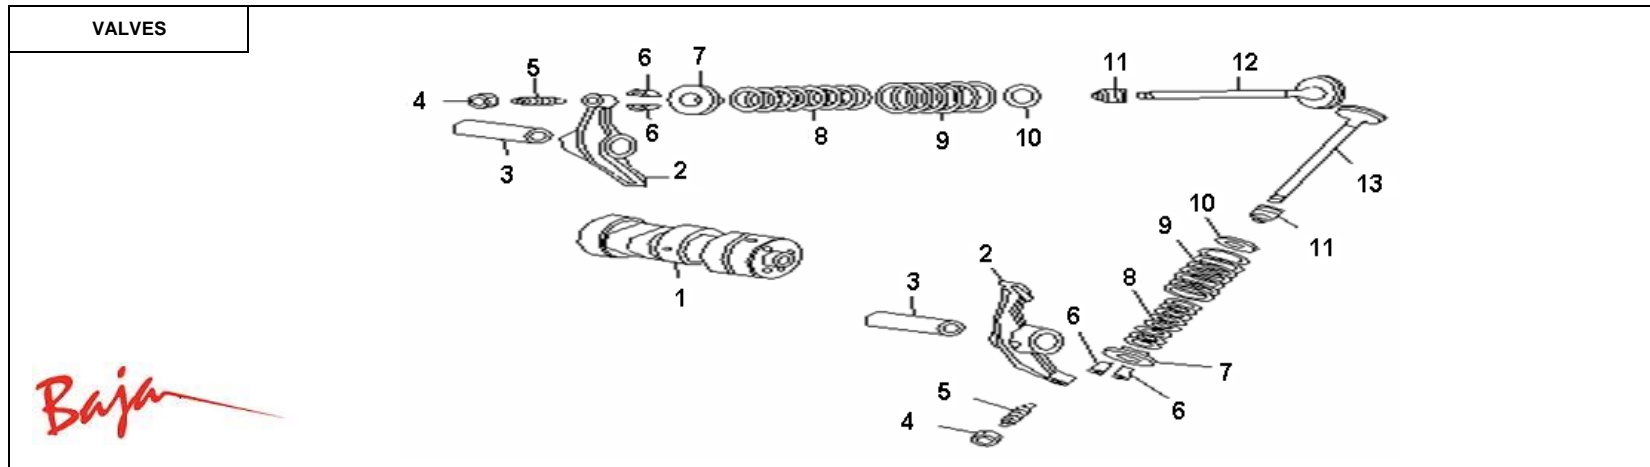

Item No.	Part No.	UPC Number	Description	Baja Description	Qty Shipped per order	Qty.
1	WD90-336	842645098888	CAMSHAFT		1	1
2	WD90-337	842645098895	ROCKER ARM		1	2
3	WD90-338	842645098901	SHAFT, ROCKER ARM		1	2
4	WD90-339	842645098918	NUT		2	2
5			ADJUSTING SCREW	AVAILABLE WITH WD90-337		2
6	WD90-341	842645098932	VALVE, COTTER		2	4
7	WD90-342	842645098949	RETAINER, VALVE SPRING		2	2
8	WD90-343	842645098956	SPRING, VALVE INNER		1	2
9	WD90-344	842645098970	SPRING, VALVE OUTER		1	2
10	WD90-345	842645098963	RETAINER, VALVE SPRING OUTER		2	2
11	WD90-346	842645098987	SEAL, VALVE STEM GROUP		1	2
12	WD90-347	842645098994	VALVE, INTAKE		1	1
13	WD90-348	842645099007	VALVE, EXHAUST		1	1