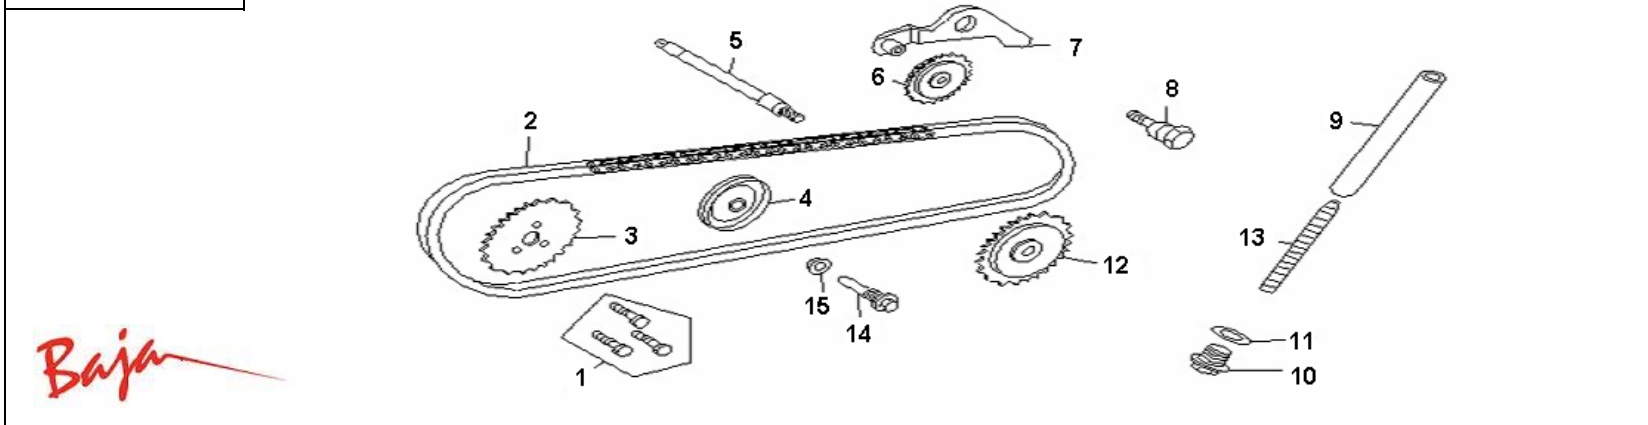

CHAIN AND TENSIONER

Item No.	Part No.	UPC Number	Description	Baja Description	Qty Shipped per order	Qty.
1	WD90-349	842645099014	BOLT		1	3
2	WD90-350	842645099021	CHAIN, TIMING		1	1
3	WD90-351	842645099038	SPROCKET, DRIVEN, TIMING CHAIN		1	1
4	WD90-352	842645099045	ROLLER, TIMING CHAIN GUIDE		1	1
5	WD90-353	842645099052	AXLE, OIL PUMP SPROCKET		1	1
6	WD90-354	842645099069	ROLLER, TIMING CHAIN TENSIONER		1	1
7	WD90-355	842645099076	TENSIONER, TIMING CHAIN		1	1
8	WD90-356	842645099083	PIVOT, TIMING CHAIN TENSIONER		1	1
9	WD90-357	842645099090	TENSION ROD		1	1
10	WD90-361	842645099137	SEAL BOLT		1	1
11	WD90-362	842645099144	WASHER		1	1
12	WD90-364	842645099151	SPROCKET, OIL PUMP		1	1
13	WD90-363	842645099168	SPRING		1	1
14	WD90-365	842645099175	PIN, TIMING CHAIN ROLLER		1	1
15	WD90-366	842645099182	WASHER		1	1
	WD90-358	842645099106	*ROD HEAD	AVIALABLE WITH WD90-357	1	1