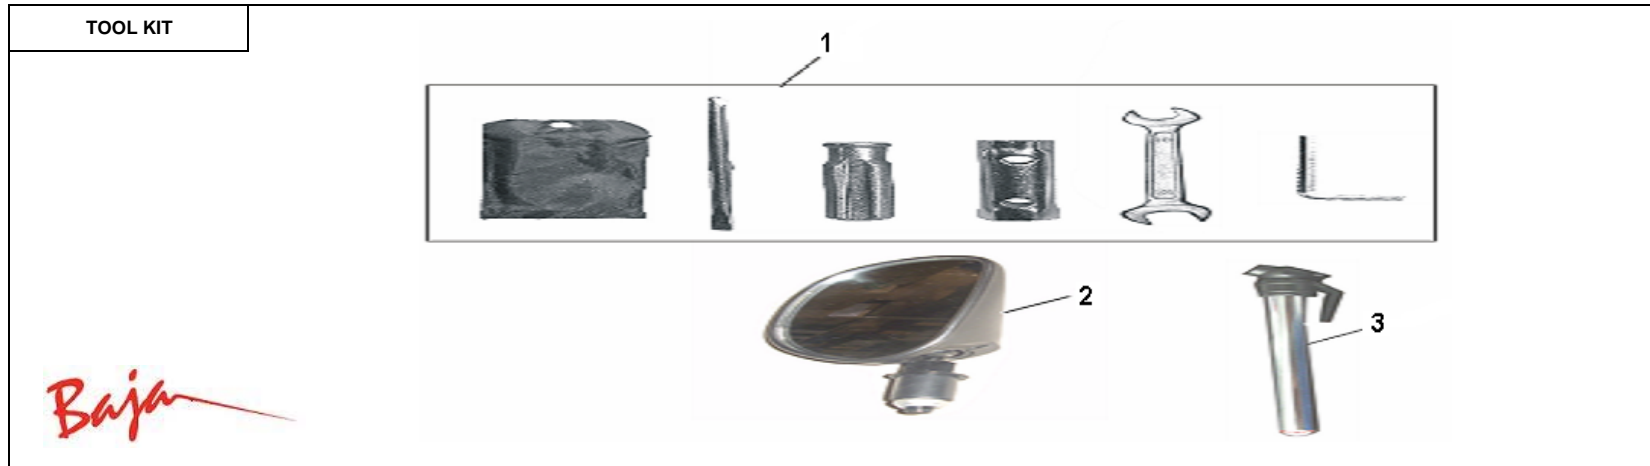

Item No.	Part No.	UPC Number	Description	Baja Description	Qty Shipped per order	Qty.
1	WD90-281	842645098338	TOOL BAG (US)		1	1
1	WD90-566	842645043567	TOOL BAG (CTC)		1	1
2	WD90-620	842645039652	MIRROR, LEFT REAR VIEW (CTC)		1	1
3	TOOLS-PG01	883099122088	GAUGE, TIRE		1	1