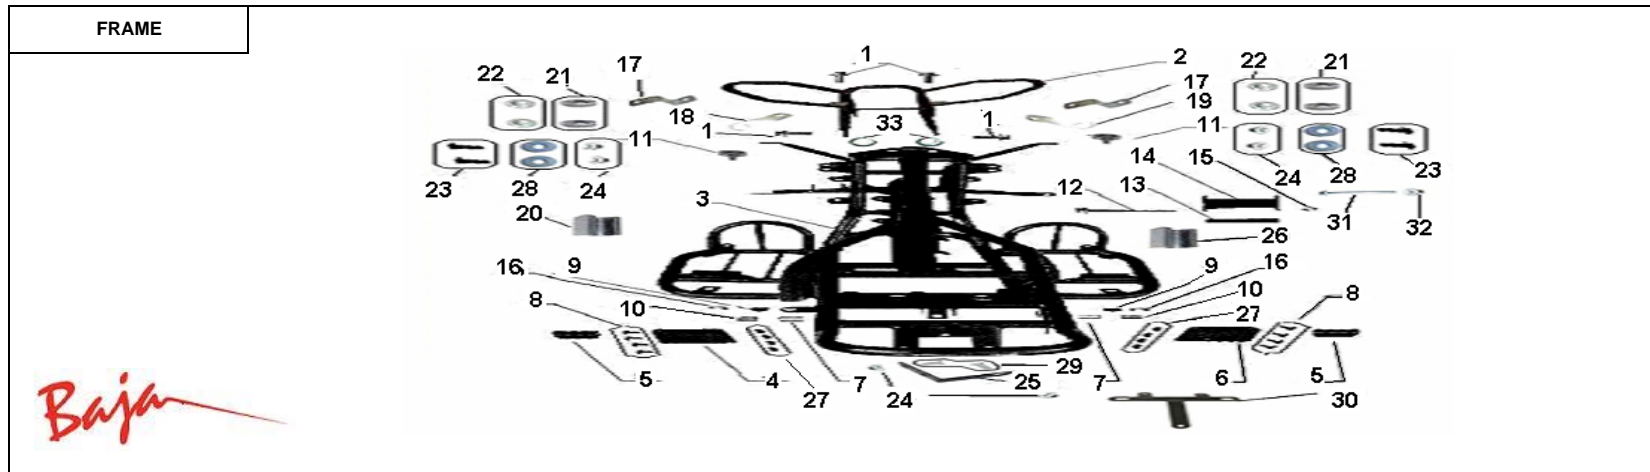

WARNING DECALS						
						
Item No.	Part No.	UPC Number	Description	Baja Description	Qty Shipped per order	Qty.
	WD90-578	842645043338	DECAL, RIDING LIMITING STICKER (CTC)	DECAL, RIDING LIMITING STICKER (CTC)	1	1
	WD90-579	842645043345	DECAL, OFF ROAD USE ONLY (CTC)	DECAL, OFF ROAD USE ONLY (CTC)	1	1
	WD90-561	842645043352	DECAL, NO PASSENGERS (CTC)	DECAL, NO PASSENGERS (CTC)	1	1
	WD90-562	842645043369	DECAL, AGE LIMIT (CTC)	DECAL, AGE LIMIT (CTC)	1	1
	WD90-563	842645043376	DECAL, TIRE AIR PRESSURE (CTC)	DECAL, TIRE AIR PRESSURE (CTC)	1	1
	<a href="#">WD90-564</a>	842645043383	DECAL, FUEL TANK (YELLOW)	DECAL, FUEL TANK (YELLOW)	1	1
	WD90-544	842645057106	DECAL, FRONT LEFT FENDER	DECAL, FRONT LEFT FENDER	1	1
	WD90-545	842645057113	DECAL, REAR LEFT FENDER	DECAL, REAR LEFT FENDER	1	1
	WD90-567	842645043390	DECAL, NO PASSENGERS (US)	DECAL, NO PASSENGERS (US)	1	1
	WD90-568	842645043406	DECAL, AGE LIMIT (US)	DECAL, AGE LIMIT (US)	1	1
	WD90-569	842645043413	DECAL, TIRE AIR PRESSURE (US)	DECAL, TIRE AIR PRESSURE (US)	1	1
	<a href="#">WD90-570</a>	842645043420	DECAL, FUEL TANK (RED)	DECAL, FUEL TANK (RED)	1	1
	WD90-571	842645027826	DECAL, FRONT RIGHT FENDER	DECAL, FRONT RIGHT FENDER	1	1
	WD90-572	842645027819	DECAL, REAR RIGHT FENDER	DECAL, REAR RIGHT FENDER	1	1