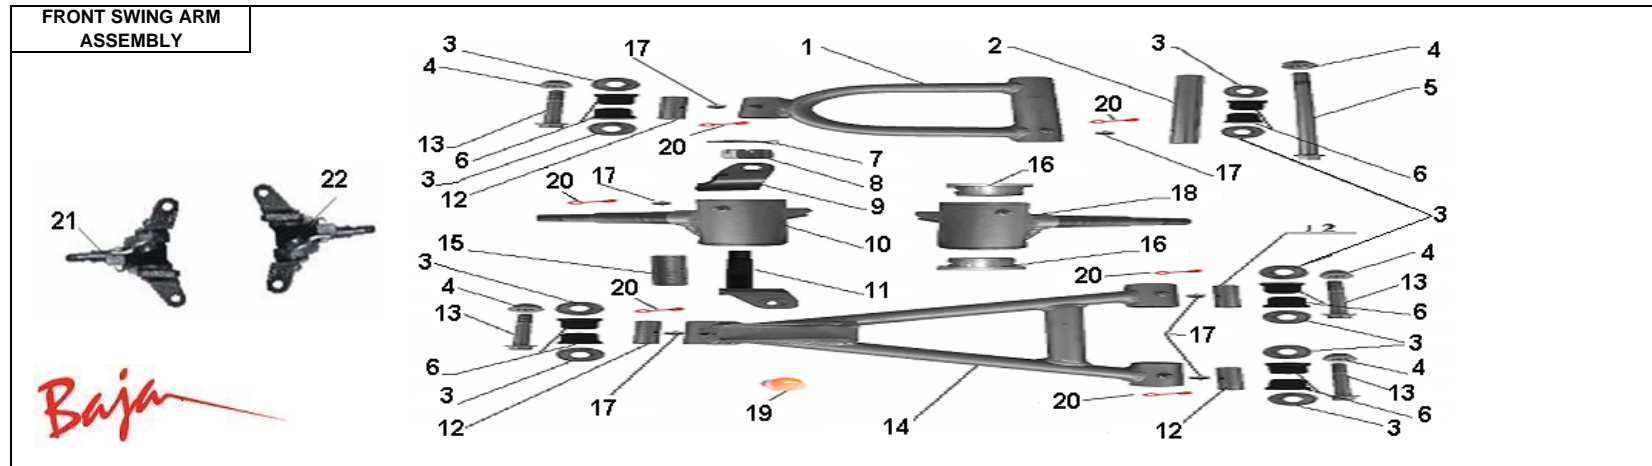

Item No.	Part No.	UPC Number	Description	Baja Description	Qty Shipped per order	Qty.
1	WD90-152	842645009686	SWING ARM, UPPER		1	2
2	BA90-156	883099050565	SPACER		1	2
2	WD90-153	842645009693	SPACER		1	2
3	WD90-154	842645009709	COVER, DUST PROOF		4	20
4	WD90-155	842645009716	SELF-LOCK NUT		2	10
5	WD90-156	842645009723	FLANGE BOLT		2	2
6	WD90-157	842645009730	YOKE, NYLON		1	20
7	WD90-158	842645009747	COTTER PIN	AVAILABLE WITH PART WD90-161 AND WD90-631	2	2
8	WD90-159	842645009754	CHANNEL NUT	AVAILABLE WITH PART WD90-161 AND WD90-631	4	2
9			UPPER HANGER, KNUCKLE SHAFT	AVAILABLE WITH PART WD90-161 AND WD90-631		2
10	WD90-906	842645024412	*RIGHT STEERING KNUCKLE	KNUCKLE ONLY	1	1
11			LOWER HANGER, KNUCKLE SHAFT	AVAILABLE WITH PART WD90-161 AND WD90-631		2
12	WD90-163	842645009792	SPACER		1	8
13	WD90-164	842645009808	FLANGE BOLT (M10x70)		2	8
14	WD90-165	842645097171	ARM, LOWER RIGHT FRONT SWING		1	2
14	WD90-632	842645096815	ARM, LOWER LEFT FRONT SWING		1	2