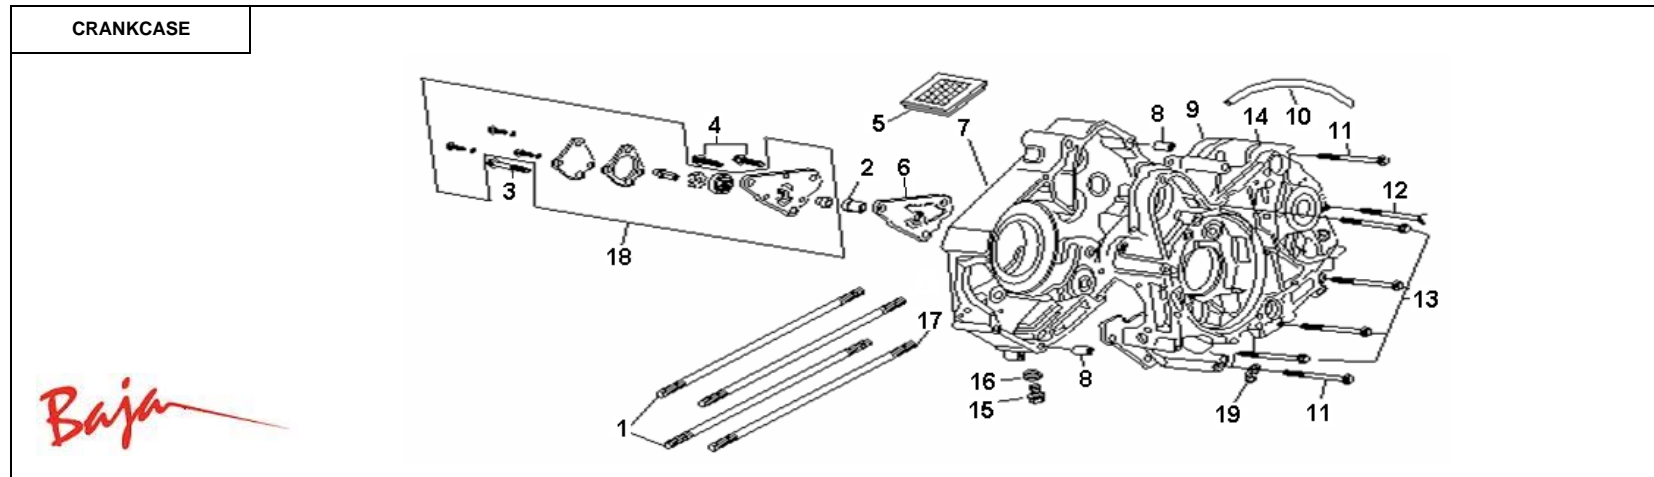

Item No.	Part No.	UPC Number	Description	Baja Description	Qty Shipped per order	Qty.
1	WD90-367	842645099199	STUD BOLT		1	2
2	WD90-368	842645099205	SLEEVE, OIL PUMP SPROCKET		1	1
3	WD90-374	842645099267	SCREW M6x12		1	1
4	WD90-379	842645099311	SCREW M6x16		1	2
5	WD90-380	842645099328	SCREEN, OIL FILTER		1	1
6	WD90-381	842645099335	GASKET, OIL PUMP		1	1
7	WD90-382	842645099342	CRANKCASE, RIGHT	WITH BEARINGS	1	1
8	WD90-383	842645099359	LOCATING PIN		1	2
9	WD90-384	842645099366	GASKET, CRANKCASE		1	1
10	WD90-385	842645099373	TUBE, BREATHING, CRANKCASE		1	1
11	WD90-386	842645099380	BOLT M6x60		5	1
12	WD90-387	842645099397	BOLT M6x50		1	2
13	WD90-388	842645099403	BOLT M6x65		1	3
14	WD90-389	842645099410	CRANKCASE, LEFT	WITH BEARINGS	1	1
15	WD90-390	842645099427	DRAIN BOLT		1	1
16	WD90-391	842645099434	WASHER		1	1