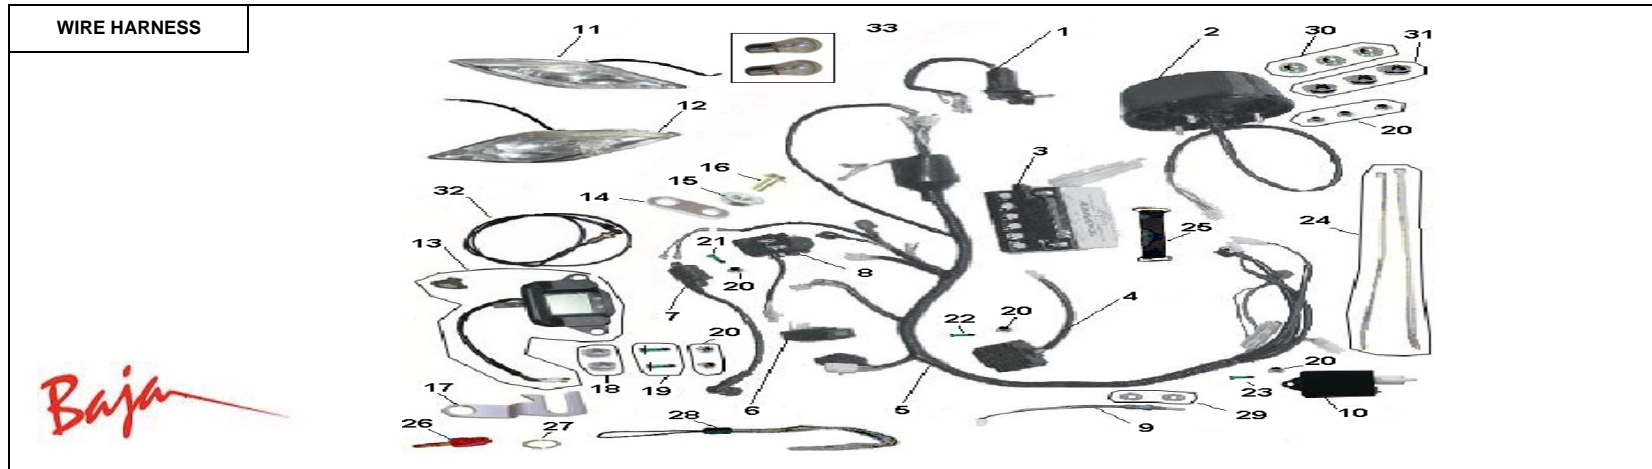

Item No.	Part No.	UPC Number	Description	Baja Description	Qty Shipped per order	Qty.
11	BA90-256	883099051562	HEADLIGHT, LEFT		1	1
12	WD90-518	842645000843	HEADLIGHT		1	2
13	WD90-619	842645039621	SPEEDOMETER (CTC)		1	1
14	WD90-577	842645043499	BRACKET, MAGNET (CTC)		1	1
15	BA90-597	883099096099	FLANGE NUT M8		2	2
17	WD90-576	842645043482	BOARD, SENSOR CONNECTING (CTC)		1	1
18	BA90-617	883099096297	CUSHION, RUBBER		3	3
19	BA90-104	883099050046	SCREW		3	6
20	BA90-623	883099096358	FLANGE NUT M6		2	2
21	WD90-100	842645008979	FLANGE BOLT M6X25		1	5
22	BA90-621	883099096334	SCREW M6*16		1	1
23	WD90-103	842645009051	SCREW		3	6
24	BA90-620	883099096327	BAND		5	20
25	WD90-618	842645039485	STRAP, BATTERY (CTC)	BATTERY STRAP (CTC)	1	1
26	WD90-543	842645057052	KEY, PULL STOP SWITCH	KEY, PULL STOP SWITCH	1	1
27			CLIP,KEY