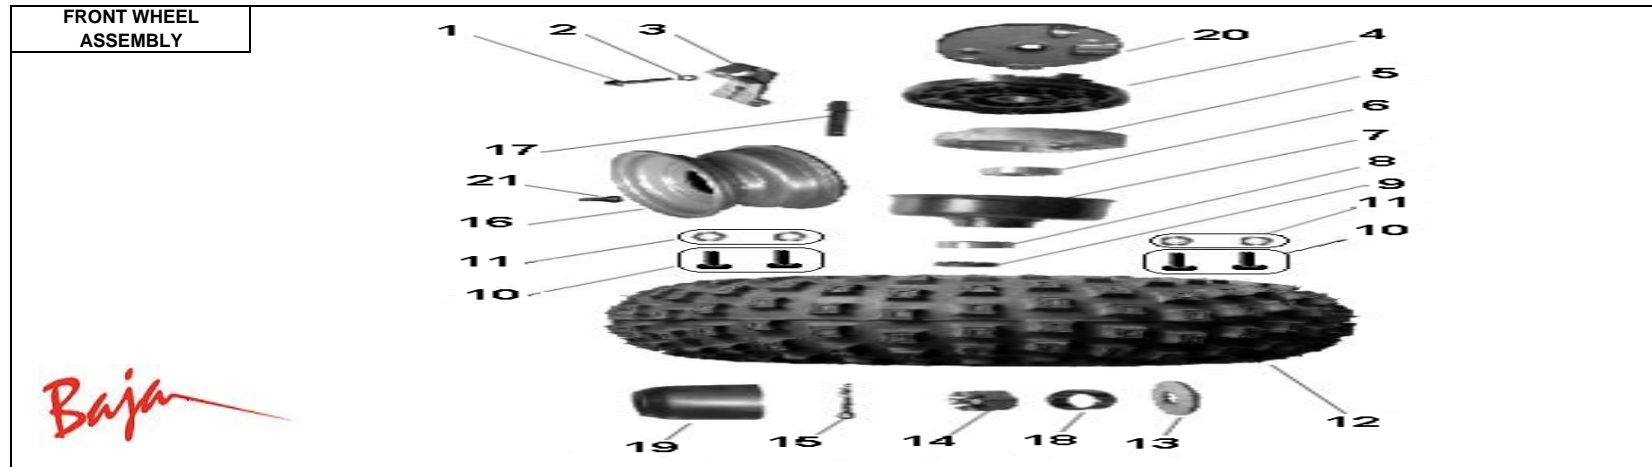

Item No.	Part No.	UPC Number	Description	Baja Description	Qty Shipped per order	Qty.
1	WD90-228	842645097805	BOLT	AVAILABLE WITH PART WD90-231	1	1
2	WD90-229	842645097812	NUT	AVAILABLE WITH PART WD90-231	1	1
3	WD90-230	842645097829	BRAKE ARM	AVAILABLE WITH PART WD90-231	1	1
4.1	WD90-231	842645097836	PLATE, BRAKE SHOE RIGHT	ASSEMBLY WITH 1,2,3,4,5	1	1
4.1	WD90-542	842645056901	PLATE, BRAKE SHOE LEFT	ASSEMBLY WITH 1,2,3,4,5	1	1
5	WD90-232	842645000898	BRAKE SHOES, FRONT WHEEL	AVAILABLE WITH PART WD90-231	1	1
6	WD90-233	842645097867	BEARING		1	2
7	WD90-234	842645097850	SEAT, BRAKE PLATE BEARING		1	2
8	WD90-235	842645097874	BEARING		1	2
9	WD90-236	842645097881	SEAL, OIL, BRAKE PLATE		1	2
10	WD90-238	842645097904	BOLT		1	4
11	WD90-237	842645097898	WASHER		4	4
12	WD90-584	842645038662	TIRE, FRONT/REAR 16X8-7		1	2
13	WD90-240	842645097928	WASHER		1	2
14	WD90-241	842645097935	CHANNEL NUT		1	2
15	WD90-242	842645097942	COTTER PIN		2	2