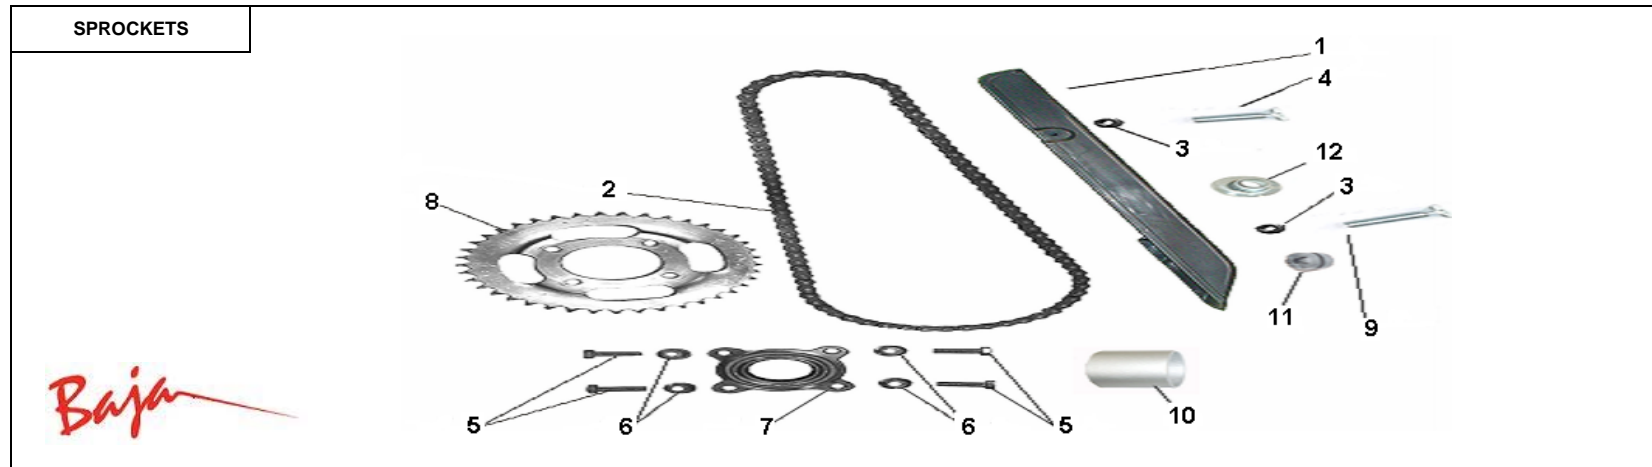

Item No.	Part No.	UPC Number	Description	Baja Description	Qty Shipped per order	Qty.
16	BA90-609	883099096211	WASHER, STOPPING		1	1
1	WD90-212	842645097645	GUARD, CHAIN PROTECTOR		1	1
2	WD90-220	842645097720	CHAIN, DRIVE (420-40)	CHAIN, 420 / 40 LINKS	1	1
2	WD90U-218	883099041457	CHAIN (82) (420-40)	CHAIN, 420 / 41 LINKS	1	1
3	WD90-214	842645097669	NUT		1	2
4	WD90-215	842645097676	FLANGE BOLT		2	2
5	WD90-216	842645097683	BOLT		2	2
6	WD90-217	842645097690	SELF-LOCK NUT		2	2
7	WD90-218	842645097706	JOINT, REAR SPROCKET		1	1
8	WD90-219	842645097713	SPROCKET, REAR		1	1
9	BA90-610	883099096228	SCREW M6*35		1	1
10	BA90-611	883099096235	SPACER, SPROCKET		1	1
11	BA90-612	883099096242	ABSORBER, RUBBER		1	1
12	BA90-613	883099096259	SPACER, CLEANER		1	1