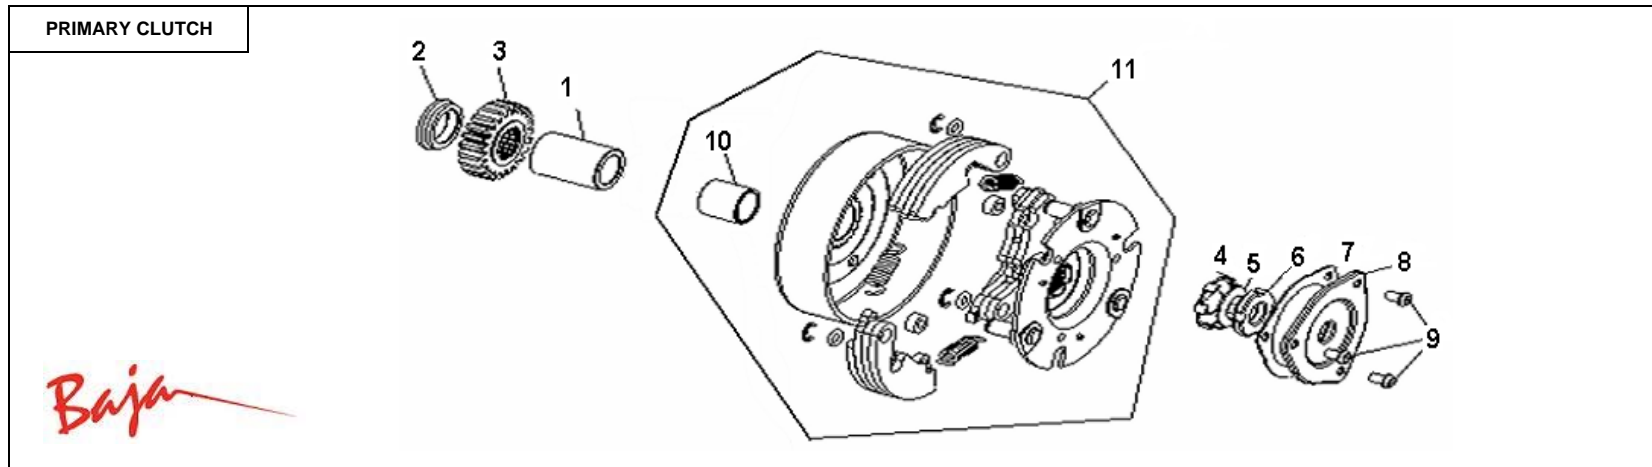

Item No.	Part No.	UPC Number	Description	Baja Description	Qty Shipped per order	Qty.
1	WD90-459	842645090004	BUSHING		1	1
2	WD90-460	842645090011	GASKET		1	1
3	WD90U-311	883099040870	GEAR, SECONDARY DRIVE		1	1
4	WD90-475	842645090165	LOCK WASHER		1	1
5	WD90U-312	883099040887	GASKET, DISC	AVAILABLE WITH PART WD90-467	1	1
6	WD90-469	883099025143	NUT		1	1
7	WD90U-313	883099040894	SEAL, COVER-TYPE GASKET	AVAILABLE WITH PART WD90-467	1	1
8	WD90U-314	883099040900	COVER, GASKET SEAL	AVAILABLE WITH PART WD90-467	1	1
9	WD90U-315	883099040917	BOLT M5x6	AVAILABLE WITH PART WD90-467	3	3
10			BUSHING	AVAILABLE WITH PART WD90-600		
11	WD90-600	842645071607	CLUTCH, PRIMARY		1	1
	WD90-467	842645090080	PLATE ASSEMBLY, PRIMARY CLUTCH	INCLUDES 4,5,6,7,8,9	1	1