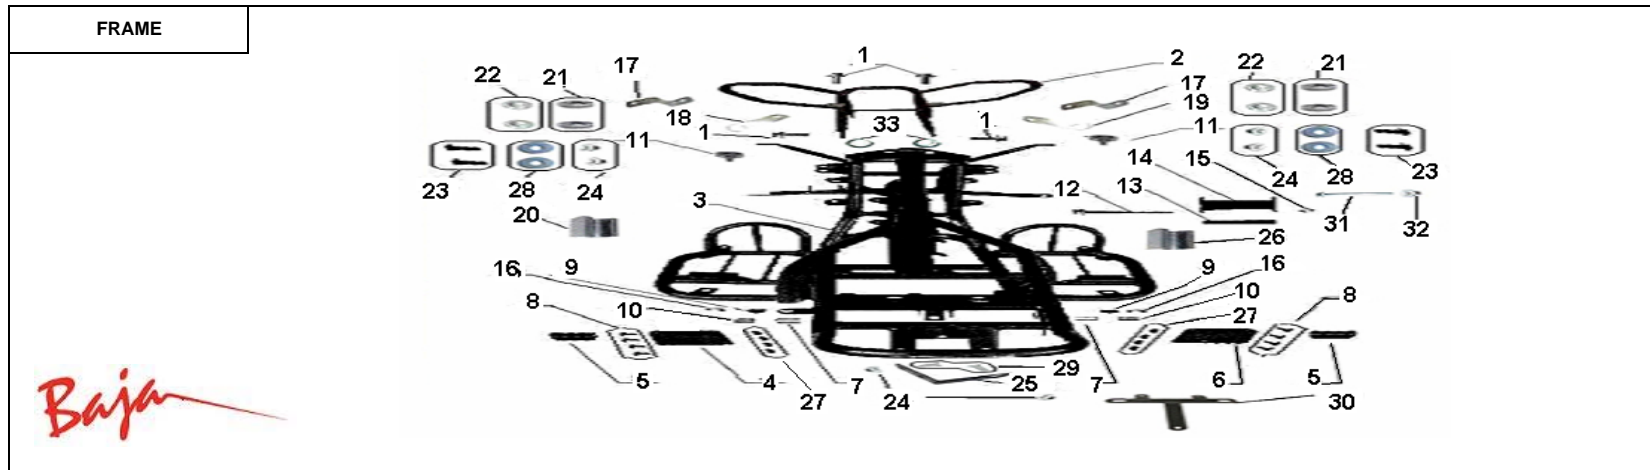

Item No.	Part No.	UPC Number	Description	Baja Description	Qty Shipped per order	Qty.
15	WD90-167	883099025129	NUT		1	1
16	BA90-569	883099095818	CAP, OIL		2	2
17	BA90-570	883099095825	BRACKET, HEADLIGHT LITTLE		1	2
18	BA90-571	883099095832	BRACKET, HEADLIGHT LEFT BIG		1	1
19	BA90-572	883099095849	BRACKET, HEADLIGHT RIGHT BIG		1	1
20	BA90-573	883099095856	CUSHION, FENDER RUBBER		1	1
21	BA90-574	883099095863	CUSHION, RUBBER		2	4
22	BA90-575	883099095870	SPACER, TAILLIGHT		2	4
23	BA90-576	883099095887	FLANGE BOLT M6*20		4	8
24	BA90-577	883099095894	FLANGE NUT M6		5	10
25	BA90-578	883099095900	BRACKET, BATTERY		1	1
26	BA90-579	883099095917	CUSHION, FENDER RUBBER	NO LONGER ON PRODUCTION UNITS	1	1
27	BA90-580	883099095924	FLANGE NUT M5		4	8
28	BA90-581	883099095931	RUBBER		4	8
29	BA90-582	883099095948	SCREW M6*16		2	2
30	WD90-573	842645043437	PLATE, REAR LICENSE (CTC)	REAR LICENSE PLATE (CTC)	1	1