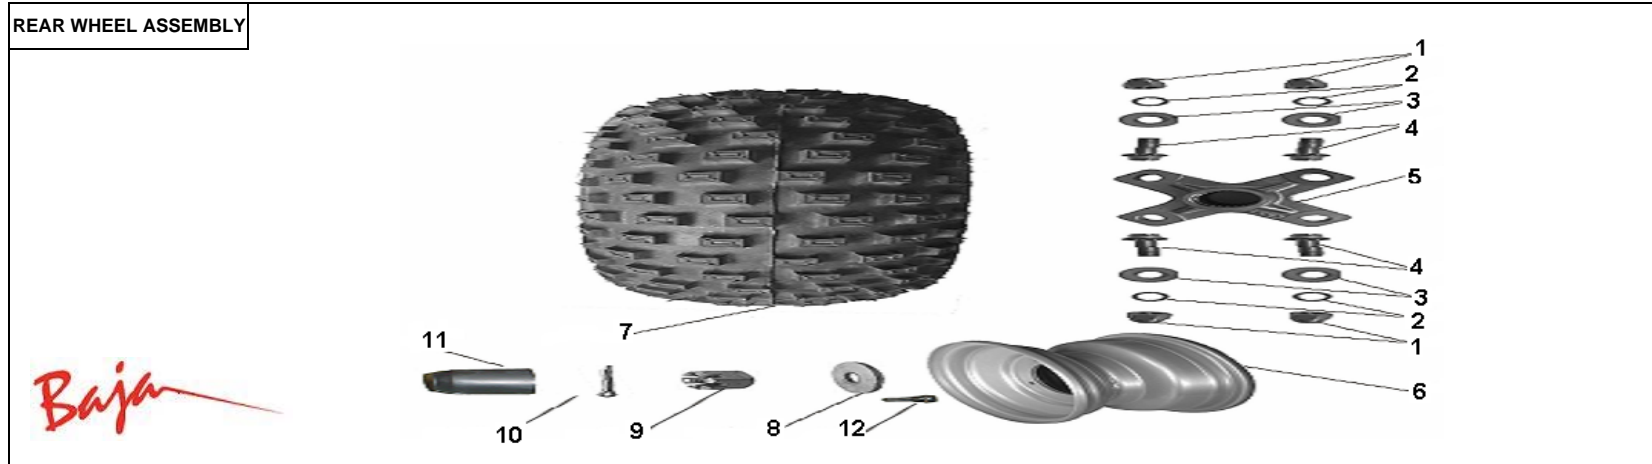

Item No.	Part No.	UPC Number	Description	Baja Description	Qty Shipped per order	Qty.
1	WD90-245	842645097973	NUT		4	8
2	WD90-246	842645097980	SPRING WASHER		4	8
3	WD90-247	842645097997	WASHER		5	8
4	WD90-248	842645098000	FLANGE BOLT		2	8
5	WD90-249	842645098017	HUB, REAR		1	2
6	WD90-250	842645098024	RIM, REAR		1	2
7	WD90-584	842645038662	TIRE, FRONT/REAR (16X8-7)	TIRE, FRONT & REAR	1	2
8	WD90-252	842645098048	WASHER		1	2
9	WD90-253	842645098055	NUT, REAR AXLE		1	2
10	WD90-254	842645098062	COTTER PIN		1	2
11	WD90-706	842645050756	DUST COVER, HUB		1	2
12	BA90-235	883099051357	STEM, VALVE		1	2