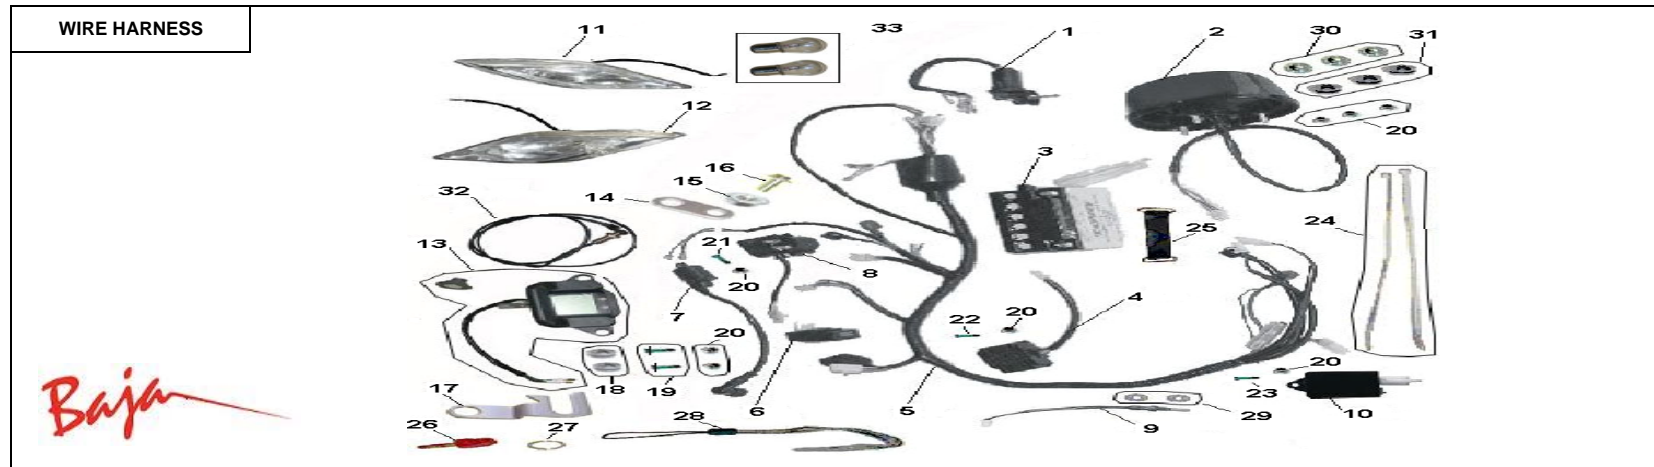

Item No.	Part No.	UPC Number	Description	Baja Description	Qty Shipped per order	Qty.
1	WD90-554	842645043512	LOCK SWITCH WITH KEYS (4 WIRES, 4 CONNECTORS)	IGNITION SWITCH (CTC / US)	1	1
2	WD90-516	842645071782	TAILLIGHT	TAIL LIGHT	1	1
			*BULB, TAILLIGHT	NOT SOLD SEPARATELY		1
3	20-01-9001	883099139161	BATTERY (YB7L-B-FP)		1	1
3	50-01-9002	883099119729	BATTERY CTC (YTX7L-BS-FP)		1	1
3	90-01-9001	842645000904	BATTERY CTC (YB7L-B) DRY	ONLY FOR CANADA AND PUERTO RICO	1	1
4	WD90-268	842645098208	RECTIFIER	REGULATOR RECTIFIER	1	1
5	WD90-272	842645098246	WIRING HARNESS, MAIN	ROUND CONNECTOR FOR CDI	1	1
5	WD90-703	842645033544	WIRING HARNESS, MAIN (CTC & CAMO)	SQUARE CONNECTOR FOR CDI	1	1
6	WD90-267	842645098192	CDI		1	1
6	WD90-909	883099127670	CDI & SPEEDLIMITER		1	1
7	WD90-270	842645098222	COIL, IGNITION		1	1
8	WD90-269	842645098215	RELAY, STARTER		1	1
9	WD90-517	842645071799	SWITCH, PULL STOP		1	1
10	WD90-624	842645043246	LIMITER, SPEED		1	1
11	BA90-255	883099051555	HEADLIGHT, RIGHT		1	1