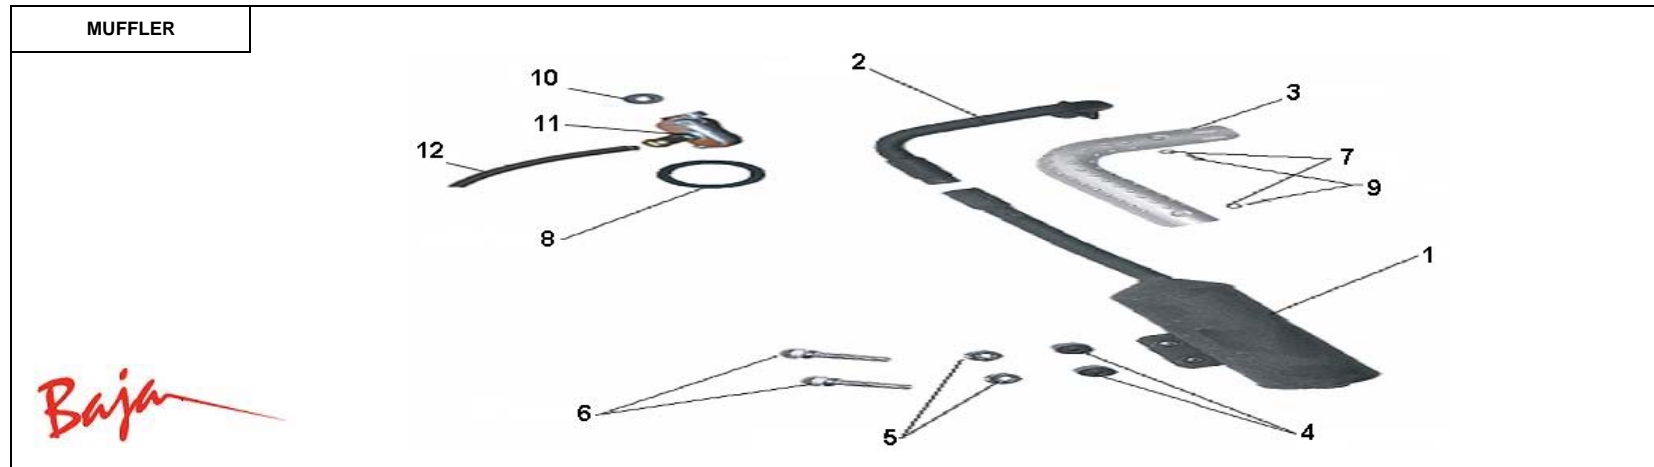

Item No.	Part No.	UPC Number	Description	Baja Description	Qty Shipped per order	Qty.
1	WD90-149	883099069574	MUFFLER, REAR		1	1
1	BA90-667	883099146183	MUFFLER, REAR	EPA PARTS		
2	WD90-255	842645098079	EXHAUST, FRONT		1	1
2	BA90-668	883099146190	EXHAUST, FRONT	EPA PARTS		
3	WD90-256	842645098086	SHIELD, EXHAUST PIPE	APRON, MUFFLER ASSY	1	1
4	WD90-258	842645098109	SHOCK ABSORBING BUSH		1	2
5	WD90-259	842645098116	FLANGE NUT		2	2
6	WD90-257	842645098093	FLANGE BOLT		2	2
7	WD90-261	842645098130	WASHER, SPRING		5	2
8	WD90-262	842645098147	GASKET, EXHAUST		1	1
8	BA90-669	883099146206	SEAL GASKET	EPA PARTS		
9	WD90-176	883099025136	SCREW		2	2
10	BA90-670	883099146213	LEADWASHER	EPA PARTS	1	1
11	BA90-671	883099146220	AIR VALVE	EPA PARTS	1	1
12	BA90-672	883099146237	CONNECTED HOSE	EPA PARTS	1	1
	WD90-174	842645097263	WASHER 8MM		1	2