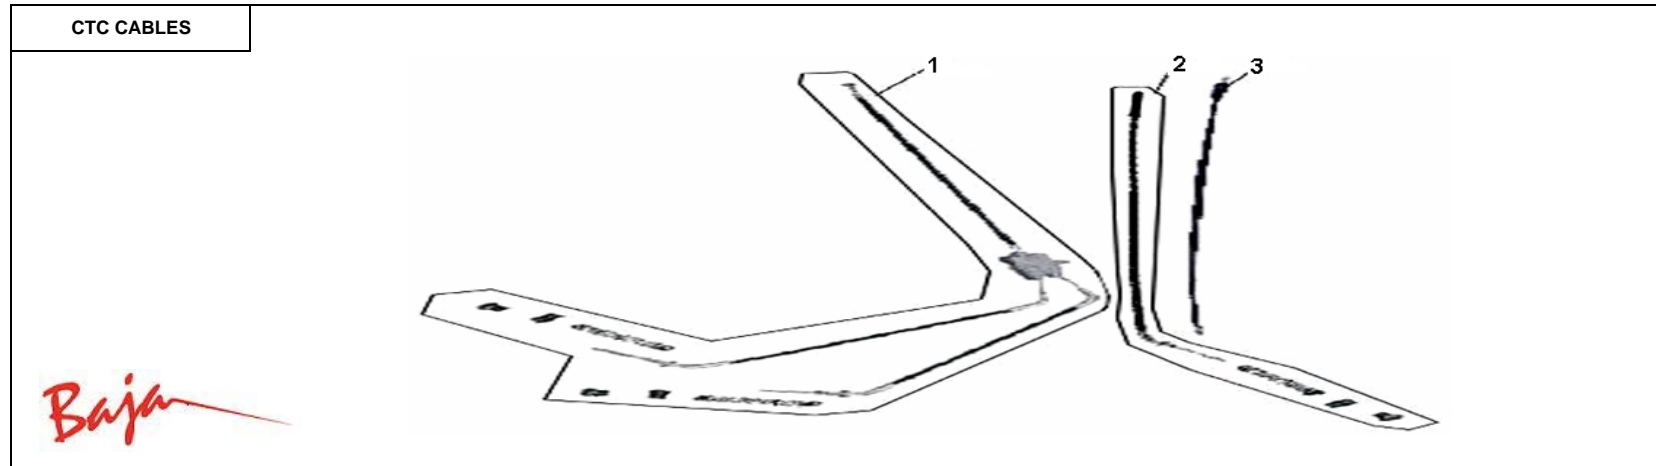

Item No.	Part No.	UPC Number	Description	Baja Description	Qty Shipped per order	Qty.
1	WD90-555	842645043543	CABLE, FRONT BRAKE(CTC)	INCLUDES CLEAR PLASTIC COVER ON BOX	1	1
2	WD90- 556	842645043550	CABLE, REAR BRAKE CABLE (CTC)		1	1
3	WD90-560	842645043307	CABLE, THROTTLE (CTC)		1	1