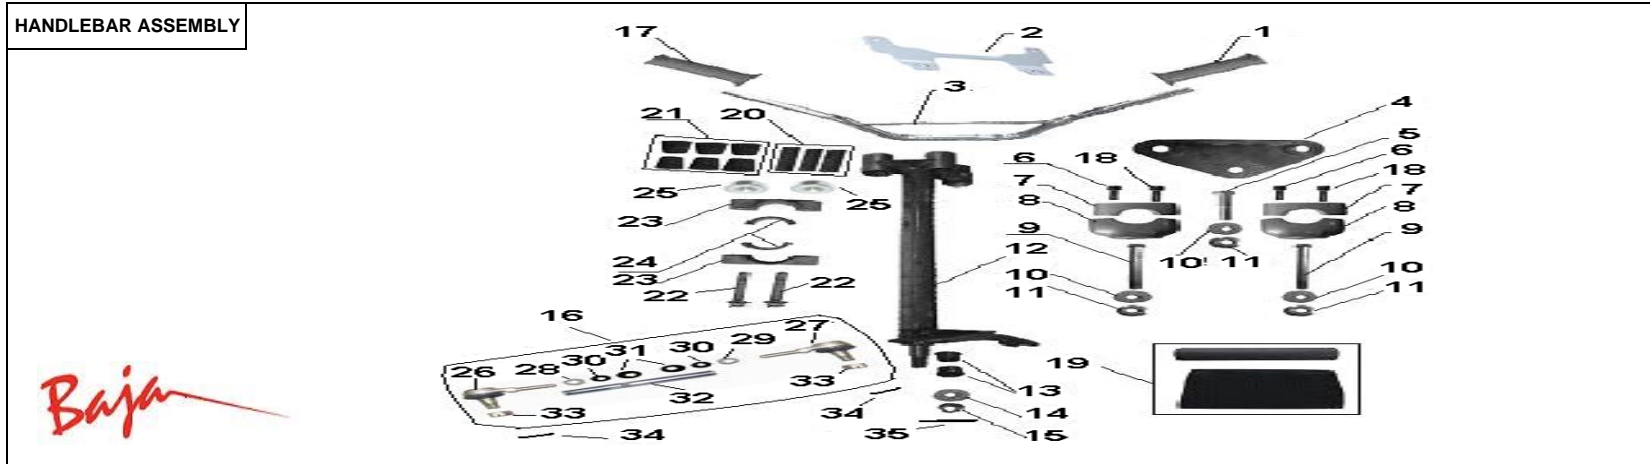

Item No.	Part No.	UPC Number	Description	Baja Description	Qty Shipped per order	Qty.
27	WD90-535	842645056383	*GLOBE JOINT, REVERSE THREADED (US&CAMO)	AVAILABLE WITH WD90-292	1	2
27	WD90-581	842645062667	*GLOBE JOINT, REVERSE THREADED (CTC)	AVAILABLE WITH WD90-292	1	2
28	BA90-592	883099096044	COUNTER NUT M10		2	2
29	BA90-593	883099096051	NUT M10		2	2
30	BA90-594	883099096068	SPRING WASHER 10		2	4
31	BA90-595	883099096075	WASHER 10		2	4
32	WD90-144	842645009600	*STUD BOLT, M10 (US)	AVAILABLE WITH WD90-292	1	2
32	WD90-582	842645061189	*BALL HEAD LEVER, M10 (CTC)	AVAILABLE WITH WD90-292	1	2
33	BA90-596	883099096082	CHANNEL NUT M10		2	4
34	BA90-589	883099096013	COTTER PIN 2*20		2	4
35	BA90-590	883099096020	COTTER PIN 3.2*25		1	1
	WD90-141	842645009570	*SPRING WASHER	AVAILABLE WITH WD90-292	4	4
	WD90-142	842645009587	*CHANNEL NUT	AVAILABLE WITH WD90-292	2	4
	WD90-143	842645009594	*NUT	AVAILABLE WITH WD90-292	2	2
	WD90-145	842645009617	*COUNTER NUT	AVAILABLE WITH WD90-292	2	2