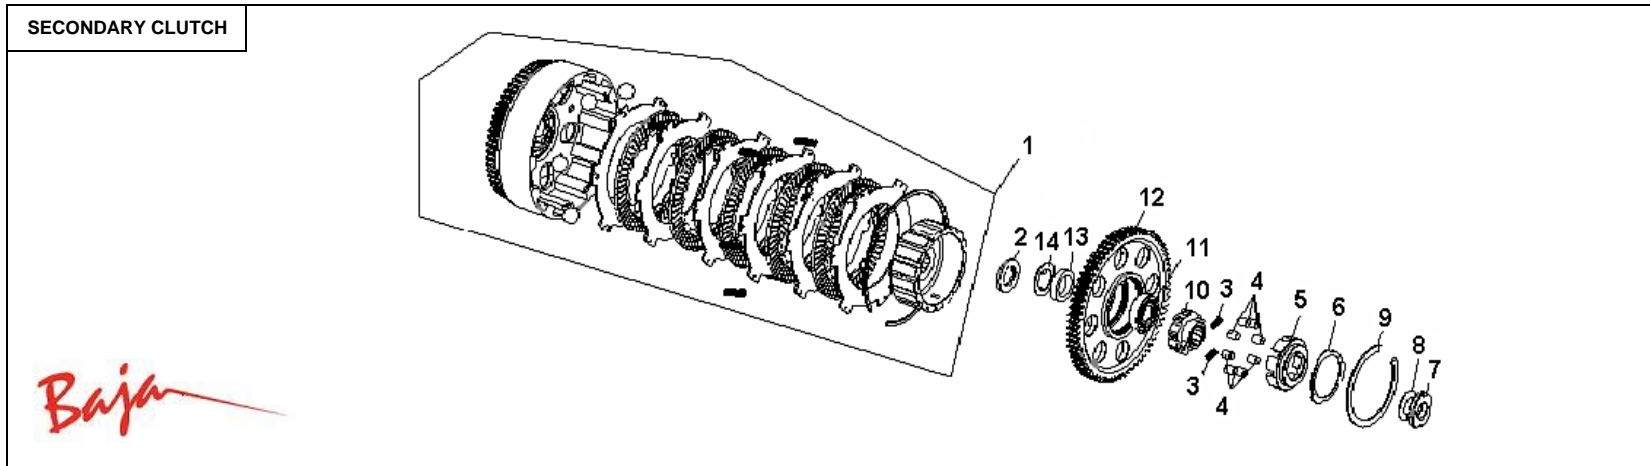

Item No.	Part No.	UPC Number	Description	Baja Description	Qty Shipped per order	Qty.
1	WD90-601	842645071614	CLUTCH, SECONDARY		1	1
2	WD90-484	842645090257	GASKET, SPLINE		1	1
3	WD90-485	842645090264	SPRING, DRIVEN GEAR	AVAILABLE WITH WD90-494	1	2
4			BEAD	AVAILABLE WITH WD90-494	1	8
5			HOLDER	AVAILABLE WITH WD90-494	1	1
6			GASKET	AVAILABLE WITH WD90-494	1	1
7	WD90-489	842645090301	NUT		1	1
8	WD90-490	842645090318	WASHER		1	1
9			RETAINER	AVAILABLE WITH WD90-494	1	1
10			DRIVEN DISH	AVAILABLE WITH WD90-494	1	1
11			BEARING 6003	AVAILABLE WITH WD90-494	1	1
12	WD90-494	842645090356	GEAR, PRIMARY DRIVEN		1	1
13	WD90-495	842645090363	BUSHING		1	1
14	WD90-496	842645090370	RETAINER SPLINE		1	1