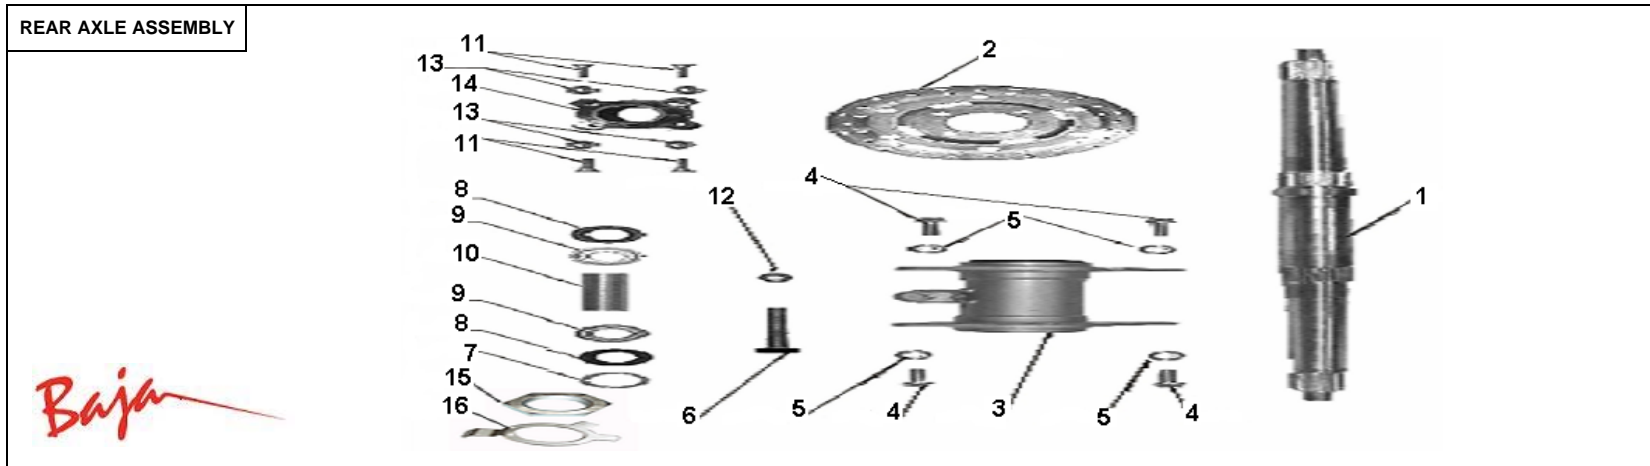

Item No.	Part No.	UPC Number	Description	Baja Description	Qty Shipped per order	Qty.
1	WD90-195	842645097478	AXLE, REAR		1	1
2	WD90-211	842645097638	DISC BRAKE (US)		1	1
2	WD90-552	842645043505	DISC BRAKE (CTC & CAMO)		1	1
3	WD90-197	842645097492	SEAT, BEARING		1	1
4	WD90-198	842645097508	FLANGE BOLT		2	4
5	WD90-199	842645097515	SELF-LOCK NUT		5	4
6	WD90-200	842645097522	FLANGE BOLT		1	1
7	WD90-202	842645097546	SEAL 40X62X12, OIL		1	2
8	WD90-203	842645097553	BEARING		1	2
9	WD90-204	842645097560	SPACER		1	1
10	WD90-208	842645097607	FLANGE BOLT		4	4
11	WD90-206	842645097584	NUT		2	1
12	WD90-209	842645097614	SELF-LOCK NUT		2	4
13	WD90-210	842645097621	JOINT, BRAKE DISC		1	1
14	BA90-190	883099050909	BRAKE DISH JIONT		1	1
15	BA90-608	883099096204	NUT M33*1.5		1	1