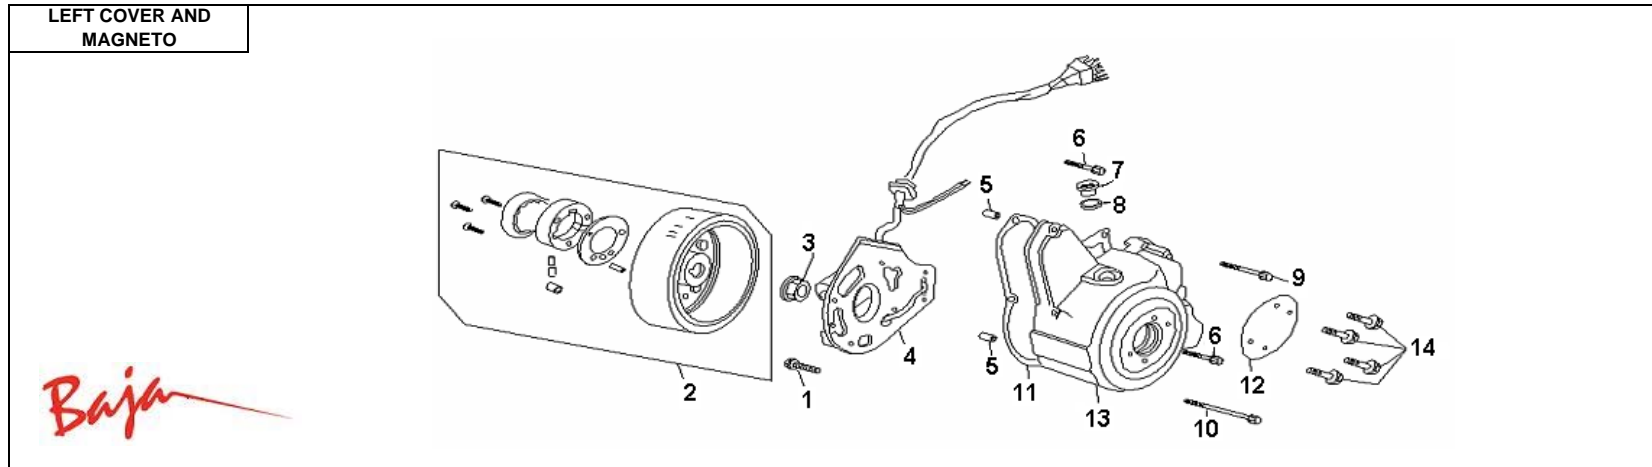

Item No.	Part No.	UPC Number	Description	Baja Description	Qty Shipped per order	Qty.
1	WD90-407	842645099595	BOLT		1	1
2	WD90-408	842645099601	FLYWHEEL		1	1
3	WD90-410	842645099625	NUT		1	1
4	WD90-411	842645099632	STATOR		1	1
5	WD90-412	842645099649	LOCATING PIN		1	1
6	WD90-413	842645099656	BOLT M6x32		1	2
7	WD90-414	842645099663	VIEWPORT SCREW		1	1
8	WD90-415	842645099670	O-SEAL RING		1	1
9	WD90-424	883099066207	bolt 92140-06065B		1	1
10	WD90-420	842645099724	BOLT M6x70		1	1
11	WD90-423	842645099755	GASKET, LEFT CRANKCASE COVER	GASKET, LEFT FRONT COVER	1	1
12	WD90-419	842645099717	VIEWPORT, LEFT CRANKCASE COVER		1	1
13	WD90-422	842645099748	COVER, LEFT CRANKCASE		1	1
14	WD90-432	842645099847	bolt 92140-06012B		1	3
	WD90-907	883099145810	PLATE, STATOR MOUNTING		1	1
	WD90-409	842645099618	WASHER		1	1