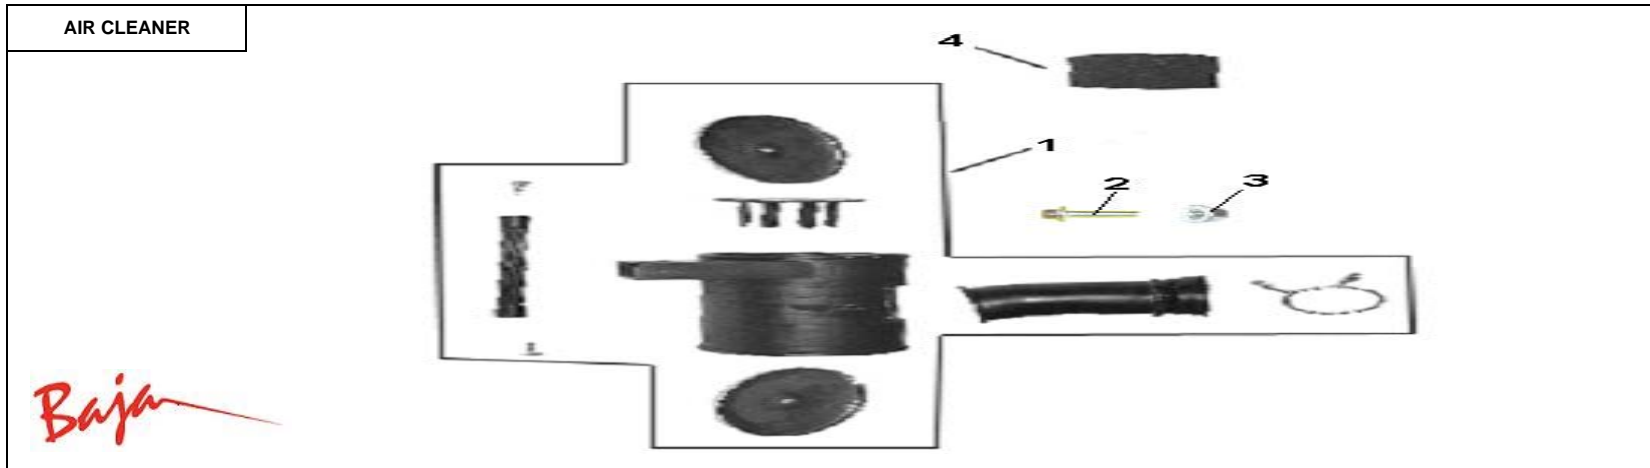

Item No.	Part No.	UPC Number	Description	Baja Description	Qty Shipped per order	Qty.
1	WD90-298	842645000942	CLEANER, AIR		1	1
2	WD90U-362	883099095238	FLANGE BOLT		1	1
3	WD90U-363	883099095245	NUT		1	1
4	WD90-801	883099107313	FILTER, AIR		1	1