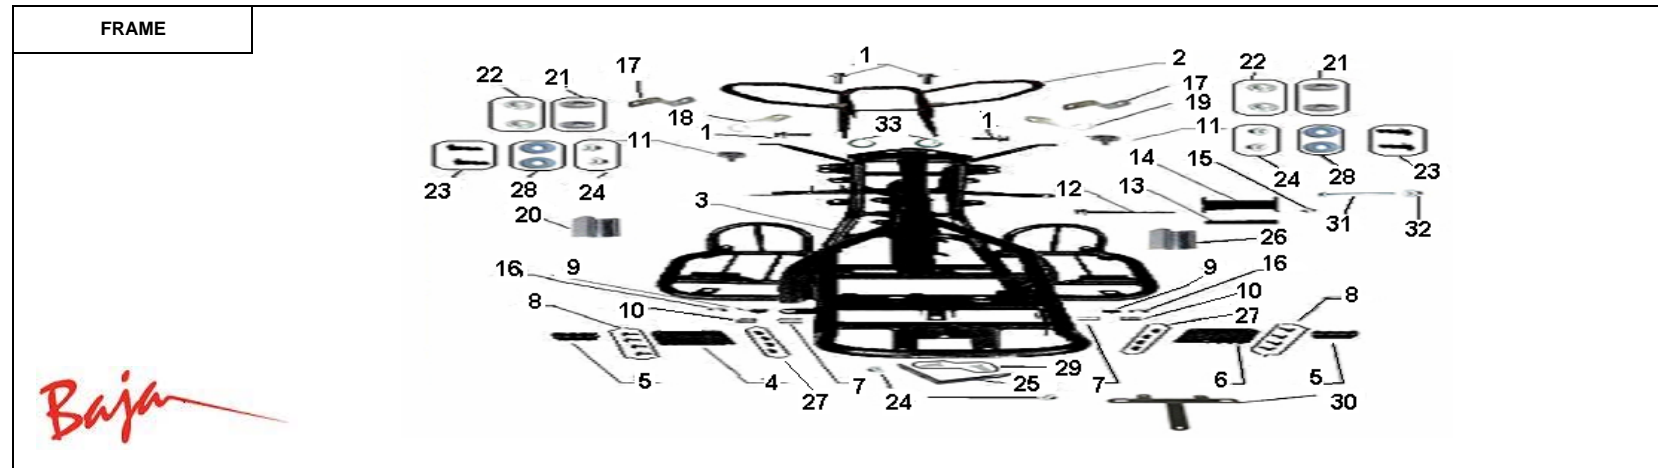

Item No.	Part No.	UPC Number	Description	Baja Description	Qty Shipped per order	Qty.
31	WD90-586	883099145827	FLANGE BOLT M8*115		1	1
32	WD90-903	842645024375	NUT		1	1
33	WD90-904	842645024382	BOLT		1	1
	WD90-908	883099125645	BRACKET, LARGE FLAG		1	1
	WD90-704	842645062711	HOLDER ASSEMBLY, SHUTTLE LAMP LEFT & RIGHT	SHUTTLE LAMP HOLDER ASSEMBLY LEFT & RIGHT	1	1
	WD90-519	842645078903	FLANGE BOLT		4	8
	WD90-523	842645078941	FLANGE NUT		5	8
	WD90-623	842645040283	HARDWARE BAG, HANDLE BAR ASSY (CTC)		1	1