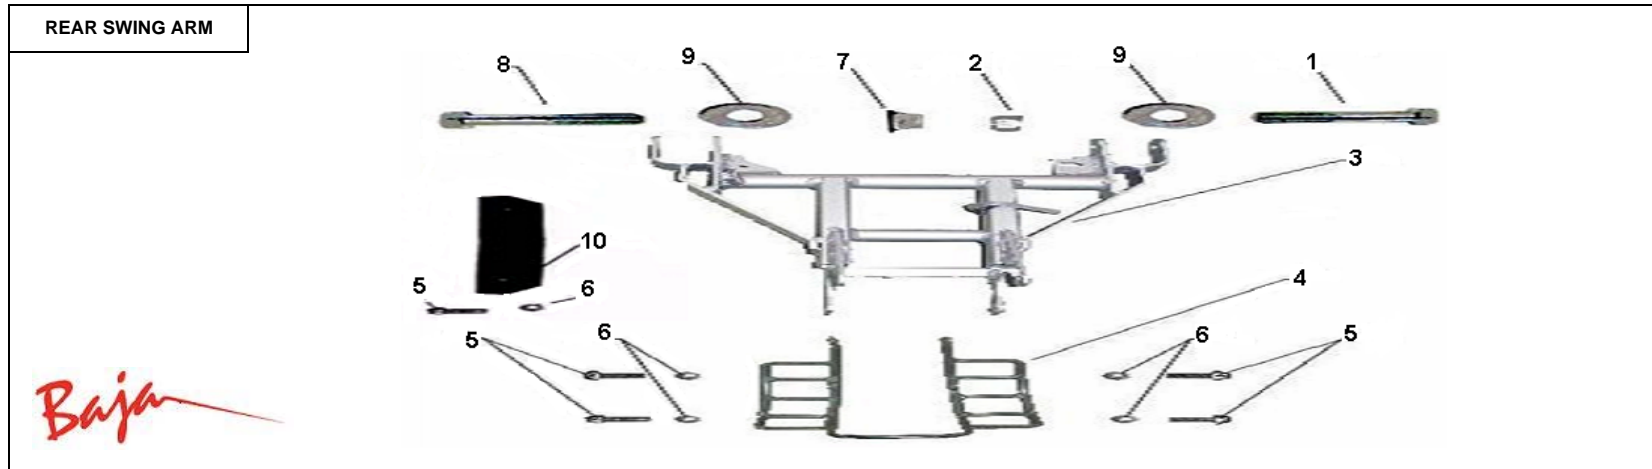

Item No.	Part No.	UPC Number	Description	Baja Description	Qty Shipped per order	Qty.
1	WD90-115	842645009310	FLANGE BOLT		2	2
2	WD90-116	842645009327	NUT		1	1
3	WD90-121	842645009372	SWING ARM, REAR		1	1
4	WD90-122	842645009389	COVER, DISC BRAKE PROTECTION (US)		1	1
4	WD90-553	842645043444	COVER, DISC BRAKE PROTECTION (CTC)		1	1
5	WD90-123	842645009396	BOLT M6*20		4	4
6	WD90-124	842645009402	NUT		4	4
7	BA90-586	883099095986	SELF-LOCKED NUT M14*1.5		1	1
8	BA90-584	883099095962	BOLT		1	1
9	BA90-585	883099095979	WASHER 14		2	2
10	BA90-583	883099095955	PROTECTER, CHAIN		1	1
	WD90-125	842645009419	LOCK WASHER 6MM	FOR BRAKE DISH COVER	4	4