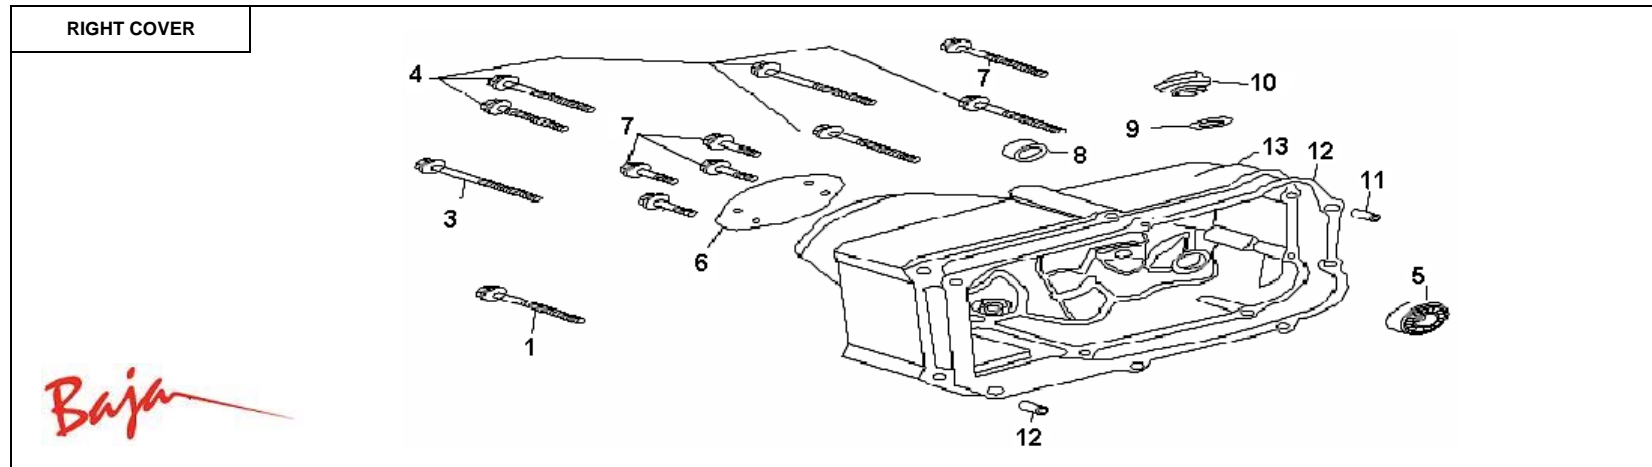

Item No.	Part No.	UPC Number	Description	Baja Description	Qty Shipped per order	Qty.
1	WD90-445	842645099977	BOLT M6x65		2	2
3	WD90-447	842645099991	BOLT M6x100		2	1
4	WD90-448	842645089893	BOLT M6x55		1	5
5	WD90-458	842645089992	BEARING 6001Z		1	1
6	WD90-450	842645089916	VIEWPORT, RIGHT CRANKCASE COVER		1	1
7	WD90-451	842645089923	BOLT M6x12		2	3
8	WD90-452	842645089930	WINDOW, OIL LEVEL	CLEAR PIECE USED TO CHECK OIL LEVEL	1	1
9	WD90-453	842645089947	O-SEAL RING		1	1
10	WD90-454	842645089954	FILL PLUG, OIL		1	1
11	WD90-455	842645089961	LOCATING PIN		2	2
12	WD90-456	842645089978	GASKET, RIGHT CRANKCASE COVER	GASKET, CRANKCASE COVER	1	1
13	WD90-457	842645089985	COVER, RIGHT CRANKCASE		1	1
	WD90-279	842645084935	*BRACKET, BREATHER TUBE	BRACKET, BREATHER TUBE	1	1
	WD90-446	842645099984	CLAMP, HIGH VOLTAGE CABLE		1	1