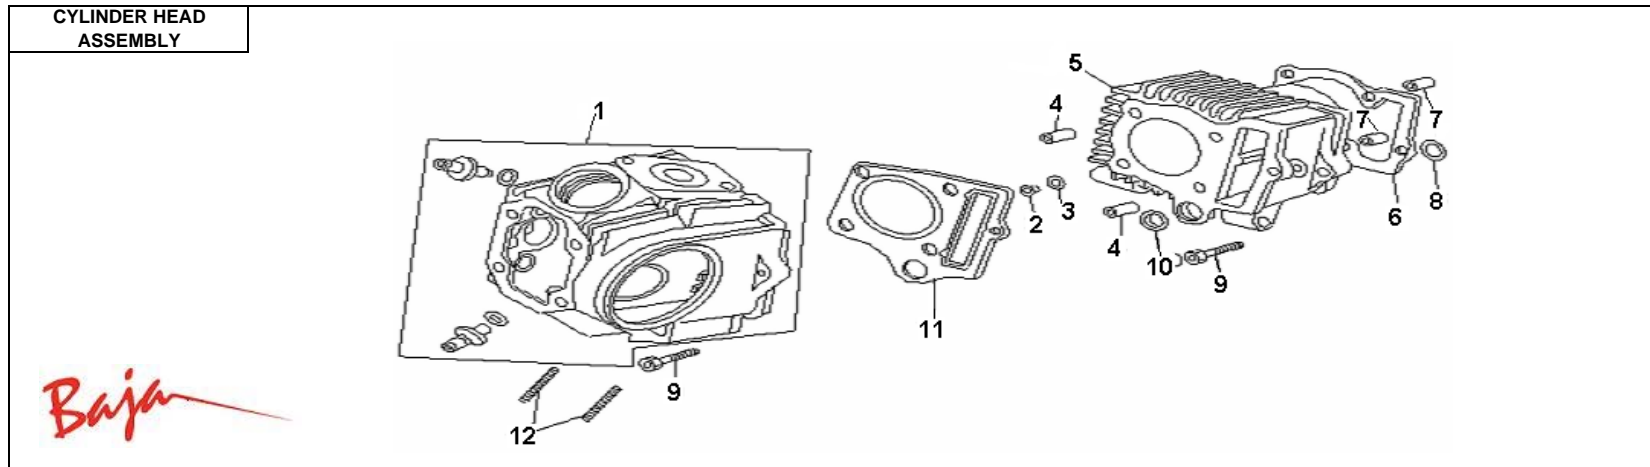

Item No.	Part No.	UPC Number	Description	Baja Description	Qty Shipped per order	Qty.
1	WD90-302	842645098543	HEAD, CYLINDER		1	1
2	WD90-304	842645098567	BUSHING		1	1
3	WD90-305	842645098574	WASHER		1	1
4	WD90-306	842645098581	LOCATING PIN		2	2
5	WD90-307	842645098598	CYLINDER		1	1
6	WD90-308	842645098604	GASKET, CYLINDER		1	1
7	WD90-309	842645098611	LOCATING PIN		1	2
8	WD90-310	842645098628	WASHER		2	1
9	WD90-311	842645098635	BOLT M6X20		2	2
10	WD90-312	842645098642	WASHER		1	1
11	WD90-314	842645098666	GASKET, CYLINDER HEAD		1	1
12	WD90U-367	883099095290	STUD BOLT M6X38	AVAILABLE WITH WD90-302	2	2
	WD90-313	842645098659	WASHER		1	1
	WD90-301	842645098536	*RING, VALVE GUIDE O-SEAL	AVAILABLE WITH WD90-302	2	2