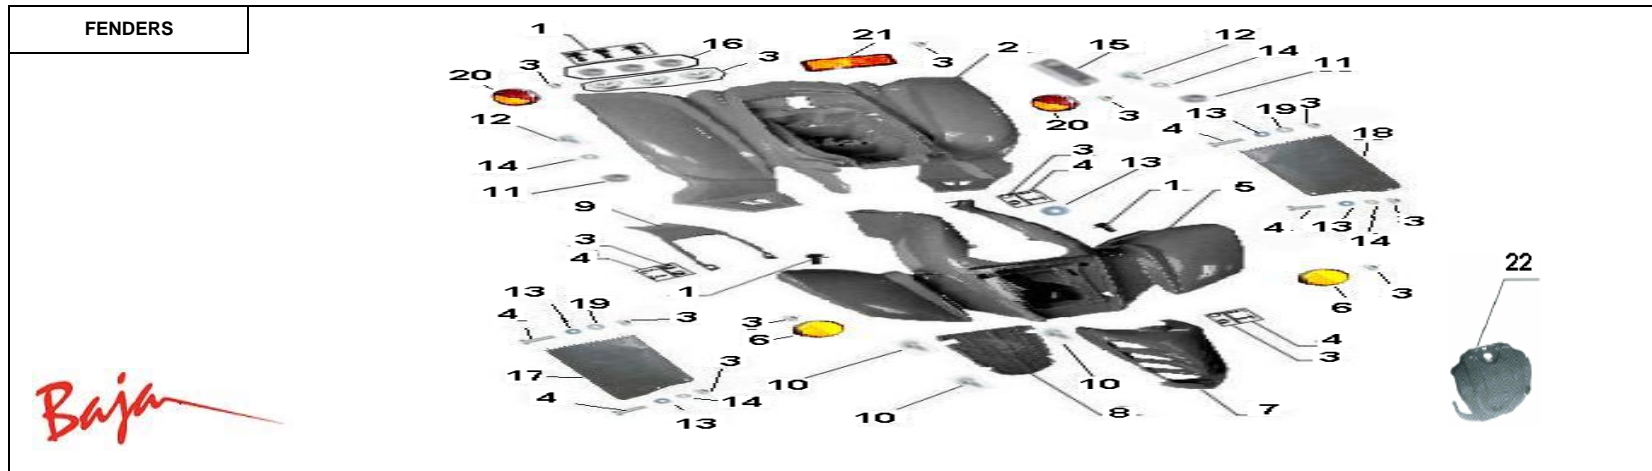

Item No.	Part No.	UPC Number	Description	Baja Description	Qty Shipped per order	Qty.
12	BA90-564	883099095764	SCREW ST4.2*12		1	2
13	BA90-565	883099095771	RUBBER		6	12
14	BA90-566	883099095788	WASHER 6		2	2
15	BA90-567	883099095795	CUSHION, RUBBER SEAT		1	1
16	BA90-568	883099095801	CUSHION, RUBBER		3	3
17	WD90-899	842645056109	APRON, RIGHT FENDER	MUD FLAP, RIGHT	1	1
18	WD90-900	842645000775	APRON, LEFT FENDER	MUD FLAP, LEFT	1	1
20	WD90-621	842645040115	REFLECTOR, RED, ROUND	REFLECTOR, ROUND, RED,	1	2
21	WD90-625	842645043314	REFLECTOR, RED, RECTANGLE	REFLECTOR, REAR, RED, RECTANGLE (CTC)	1	1
22	WD90-105	842645009112	APRON, HANDLEBAR	APRON, HANDLEBAR <b>BLUE</b>	1	1
22	WD90-529	842645056246	APRON, HANDLEBAR	APRON, HANDLEBAR <b>GREEN</b>	1	1