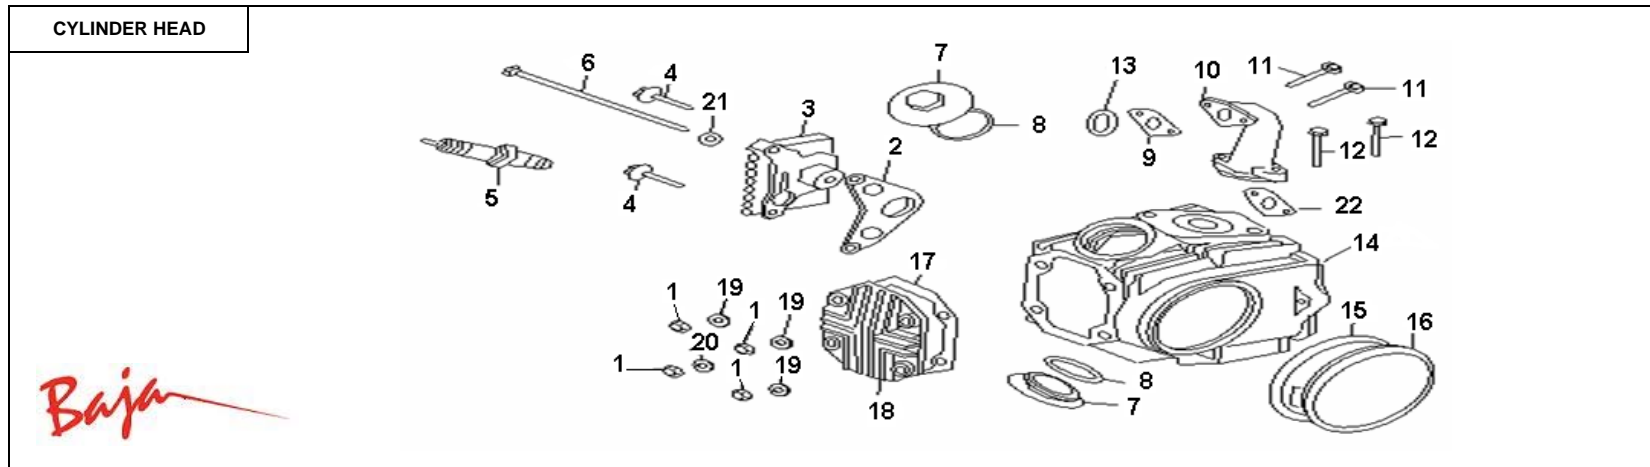

Item No.	Part No.	UPC Number	Description	Baja Description	Qty Shipped per order	Qty.
1	WD90-315	842645098673	NUT M6		4	4
2	WD90-316	842645098680	GASKET, RIGHT CYLINDER HEAD SIDE COVER		1	1
3	WD90-317	842645098697	COVER, CYLINDER HEAD RIGHT		1	1
4	WD90-318	842645098703	BOLT M6x20		1	2
5	WD90-319	842645000959	SPARK PLUG		1	1
6	WD90-320	842645098727	LONG BOLT		1	1
7	WD90-321	842645098734	COVER, VALVE CHAMBER		1	1
8	WD90-322	842645098741	O-RING		1	1
9	WD90-323	842645098758	GASKET, CARBURETOR INSULATOR		1	1
10	WD90-324	842645098765	PIPE, INTAKE		1	1
11	WD90-325	842645098772	BOLT M6x18		2	2
12	WD90-326	842645098789	BOLT M6x25		2	2
13	WD90-251	842655098031	SEAL, OIL		1	1
14	WD90-303	842645098550	HEAD, CYLINDER		1	1
15	WD90-329	842645098819	GASKET, LEFT CYLINDER HEAD SIDE COVER	GASKET, L. CYLINDER HEAD SIDE COVER	1	1
16	WD90-330	842645098826	COVER, CYLINDER HEAD LEFT		1	1