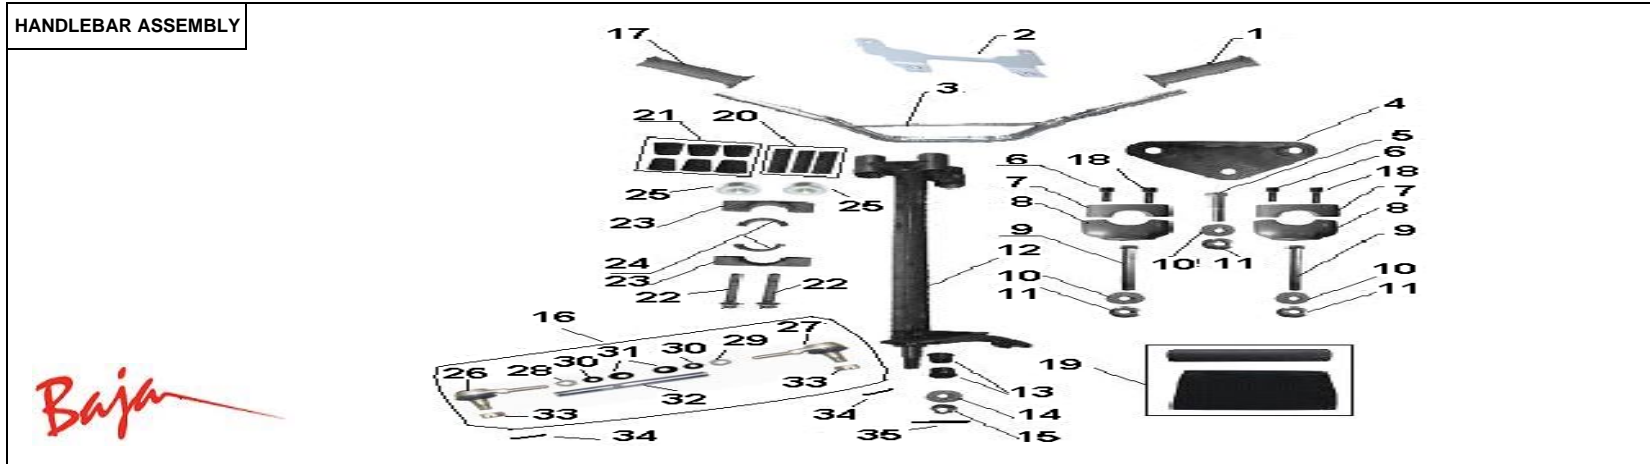

Item No.	Part No.	UPC Number	Description	Baja Description	Qty Shipped per order	Qty.
13	WD90-137	842645009532	BUSHING		1	1
14	WD90-138	842645009549	WASHER		1	1
15	WD90-139	842645009556	FLANGE NUT		1	1
16	WD90-292	842645098444	TIE-ROD ASSEMBLY, STEERING		1	2
16	BA90-146	883099050466	TIE-ROD ASSEMBLY, STEERING		1	2
17	WD90-551	842645043468	GRIP, HANDLE RIGHT (CTC)		1	1
18	BA90-148	883099050480	BOLT		2	2
19	WD90-162	842645009785	FOAM AND WRAP		1	1
20	WD90-150	842645009662	SPACER		3	3
21	WD90-151	842645009679	GASKET, SHOCK ABSORBING		1	6
22	WD90-146	842645009624	FLANGE BOLT		1	2
23	WD90-147	842645009631	HOLDER, STEERING SHAFT		1	2
24	WD90-148	842645009648	BUSHING		1	2
35	BA90-597	883099096099	FLANGE NUT M8		2	2
26	WD90-140	842645009563	*GLOBE JOINT (US&CAMO)	AVAILABLE WITH WD90-292	1	2
26			*GLOBE JOINT (CTC)	AVAILABLE WITH WD90-292		2