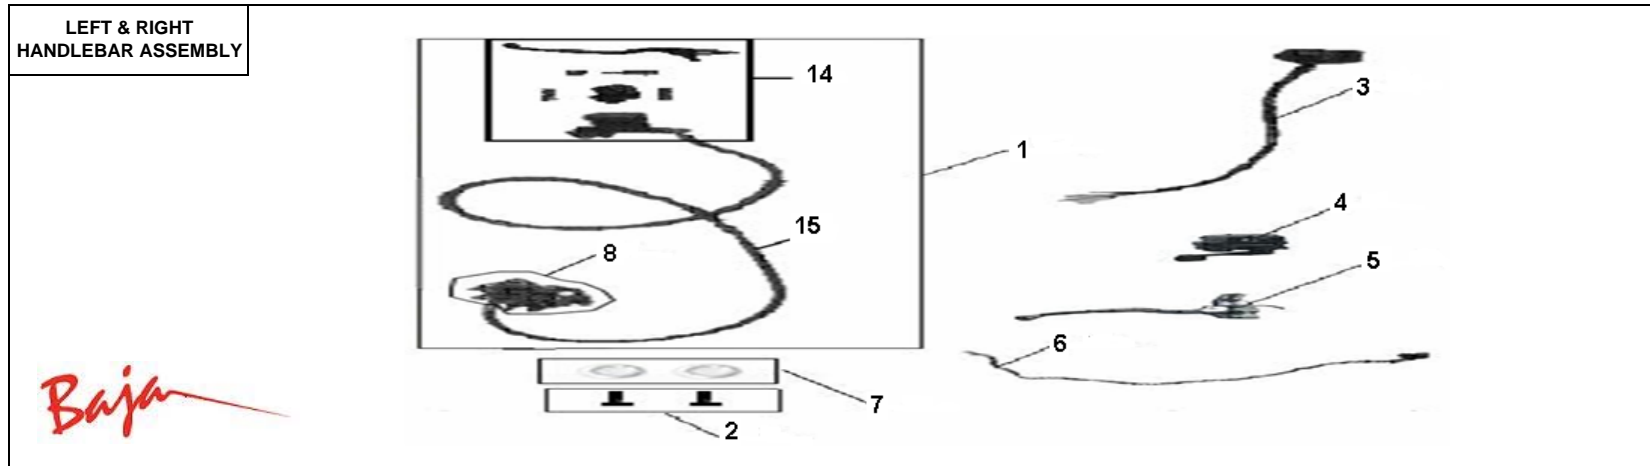

Item No.	Part No.	UPC Number	Description	Baja Description	Qty Shipped per order	Qty.
1	WD90-170	842645097225	BRAKE ASSEMBLY, DISC (US)		1	1
1	WD90-628	842645043628	BRAKE ASSEMBLY, DISC(CTC)		1	1
2	WD90-172	842645097249	BOLT M8X16		5	2
3	WD90-173	842645097256	SWITCH, LEFT HANDLEBAR ON/OFF/PUSH BUTTON START		1	1
4	WD90-548	842645043277	THROTTLE WITHOUT BRAKE LEVER (CTC & CAMO)	NO BRAKE LEVER	1	1
5	WD90-534	842645000881	LEVER, RIGHT BRAKE (US)		1	1
5	WD90-627	842645050329	LEVER, RIGHT BRAKE (CTC & CAMO)		1	1
6	WD90-701	842645071843	SIGNAL SWITCH WITH WIRE, BRAKE	ALSO COMES WITH PART WD90-583	1	1
8	WD90-536	842645056413	CALIPER, BRAKE (US)		1	1
8	WD90-630	842645096788	CALIPER, BRAKE (CTC&CAMO)		1	1
14	WD90-538	842645056437	LEVER, LEFT BRAKE ASSEMBLY (US)		1	1
14	WD90-583	842645057076	LEVER, LEFT BRAKE ASSEMBLY (CTC&CAMO)		1	1
15	WD90-626	842645050275	HOSE, HYDRAULIC, REAR BRAKE (US)		1	1
15	WD90-114	842645009303	HOSE, HYDRAULIC, REAR BRAKE (CTC & CAMO)		1	1
	WD90-537	842645000867	PADS, BRAKE (US)		1	2
	WD90-787	883099012983	PADS, BRAKE (CTC & CAMO)		1	2