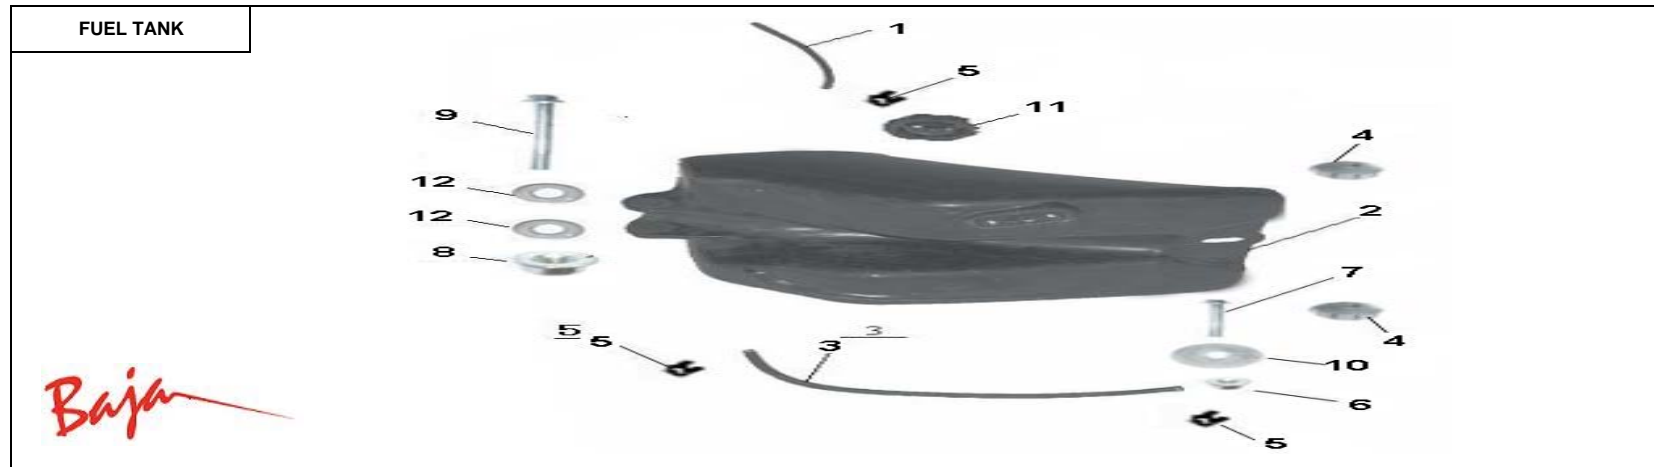

Item No.	Part No.	UPC Number	Description	Baja Description	Qty Shipped per order	Qty.
1	WD90-285	842645098376	VENT TUBE, FUEL CAP		1	1
2	WD90-288	842645098406	TANK, FUEL		1	1
3	BA90-177	883099050770	TUBE, FUEL		1	1
4	BA90-599	883099096112	ABSORBER, RUBBER		2	2
5	BA90-600	883099096129	CLIP, FUEL TANK		3	3
6	WD90-290	842645098420	*NUT		3	1
7	WD90-289	842645098413	*FLANGE BOLT		1	1
8	WD90-295	842645098475	*NUT		5	1
9	WD90-297	842645098499	FLANGE BOLT		1	1
10	BA90-605	883099096174	WASHER 6*38		1	1
11	WD90-286	842645000935	CAP, FUEL TANK		1	1
12	WD90-296	842645098482	*WASHER		5	2
	WD90-293	842645098451	*TUBE, FUEL (100MM)	NO LONGER ON PRODUCTION UNITS	1	1
	WD90-294	842645098468	*TUBE, FUEL (120MM)	NO LONGER ON PRODUCTION UNITS	1	1