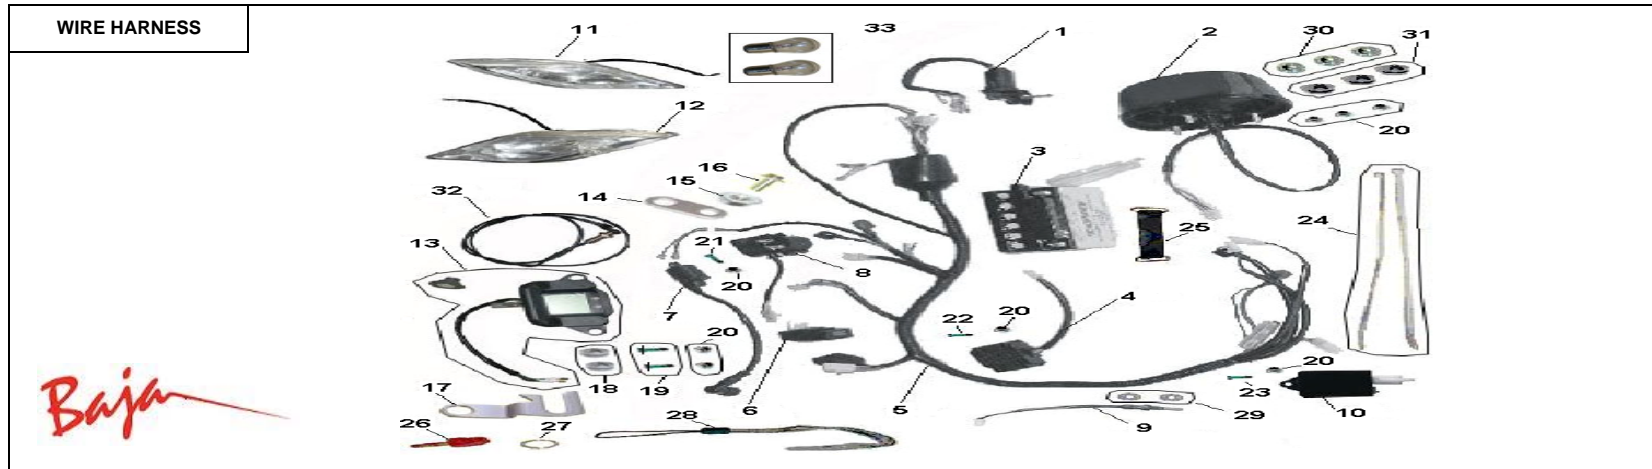

Item No.	Part No.	UPC Number	Description	Baja Description	Qty Shipped per order	Qty.
28	BA90-619	883099096310	LANYARD		1	1
29	BA90-624	883099096365	WASHER 12		2	2
30	BA90-618	883099096303	SAPCER, TAILLIGHT		3	3
31	WD90-521	842645078927	CUSHION, LAMP		1	4
32	WD90-633	842645096785	WIRE, SPEEDOMETER SENSOR LONG (CTC)		1	1
33	WD90-399	842645034053	BULB, HEADLIGHT		1	2
	WD90-574	842645043536	CUSHION, BIG BATTERY (CTC)		1	1
	WD90-705	842645051289	CUSHION, SMALL BATTERY (CTC)		1	1
	DN150-127	842645093555	HOLDER, RESISTER & FUSE		1	1
	WD90-435	842645099878	WIRE, MAGNET SPEEDOMETER SENSOR (CTC)		1	1
	WD90-629	842645050299	WIRE, SPEEDOMETER SENSOR SHORT (CTC)		1	1