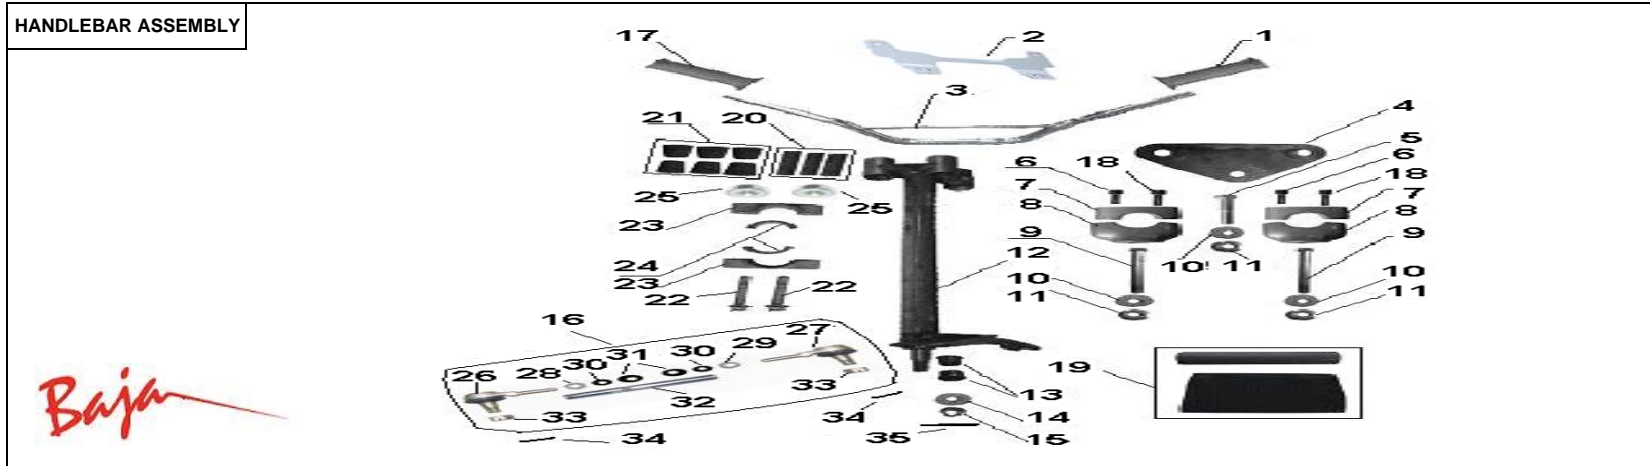

Item No.	Part No.	UPC Number	Description	Baja Description	Qty Shipped per order	Qty.
1	WD90-126	84264500850	GRIP, LEFT (US)		1	2
1	WD90-550	842645043451	GRIP, LEFT (CTC)		1	1
2	WD90-282	842645098345	BRACKET, HANDLEBAR LID		1	1
2	WD90-575	842645043475	BRACKET, SPEEDOMETER (CTC)		1	1
3	WD90-127	842645009433	HANDLEBAR (US)		1	1
3	WD90-549	842645043284	HANDLEBAR (CTC & CAMO)		1	1
4	WD90-128	842645009440	PLATE, STEERING SHAFT LOCATING		1	1
5	WD90-129	842645009457	BOLT		1	1
6	WD90-130	842645009464	BOLT M8X25		1	4
7	WD90-131	842645009471	HOLDER, HANDLEBAR UPPER		1	2
8	WD90-132	842645009488	HOLDER, HANDLEBAR LOWER		1	2
9	WD90-133	842645009495	BOLT		1	3
10	WD90-134	842645009501	WASHER		1	3
11	WD90-135	842645009518	FLANGE NUT		2	3
12	WD90-136	842645009525	STEERING SHAFT ASSEMBLY 470mm (US)		1	1
12	WD90-278	842645084911	STEERING SHAFT ASSEMBLY 560mm (CTC)		1	1