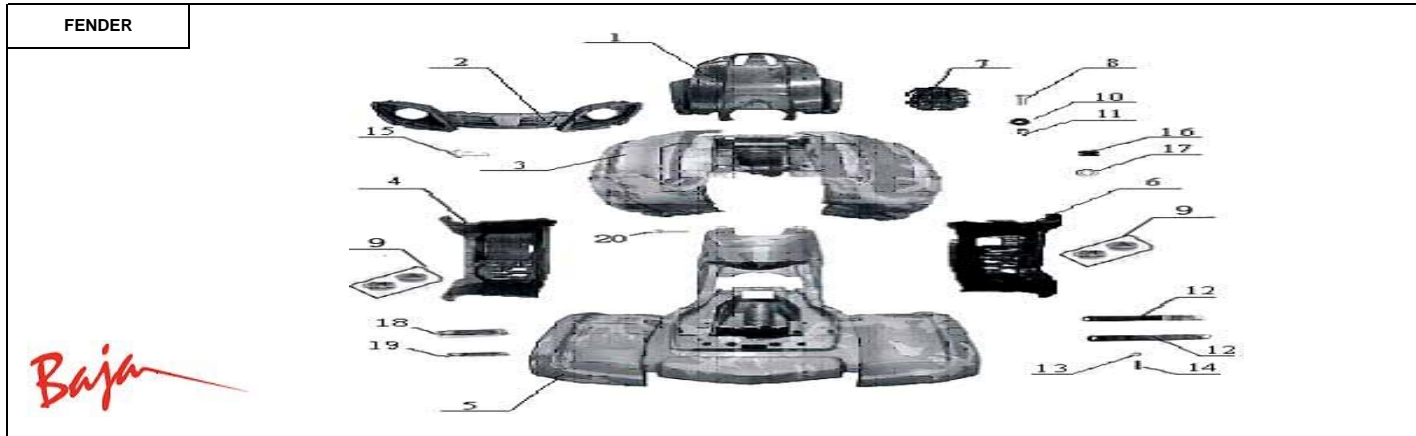

WD90U

Item No.	Part No.	UPC Number	Description	Baja Description	Qty Shipped per order	Qty.
1	WD90U-100	883099042300	COVER, UPPER FRONT, BLACK		1	1
2	WD90U-101	883099042317	COVER, LOWER FRONT		1	1
3	WD90U-102	883099042324	FENDER, FRONT CAMO		1	1
3	WD90U-319	883099148606	FENDER, FRONT YELLOW		1	1
3	WD90U-377	883099145254	FENDER, FRONT RED		1	1
4	WD90U-103	883099042331	FOOTREST INCLOSED, LEFT		1	1
5	WD90U-104	883099042348	FENDER, REAR CAMO		1	1
5	WD90U-320	883099072574	FENDER, REAR YELLOW		1	1
5	WD90U-378	883099145261	FENDER, REAR RED		1	1
6	WD90U-105	883099042355	FOOTREST INCLOSED, RIGHT		1	1
7	WD90U-106	883099042362	APRON, HANDLEBAR		1	1
8	WD90U-107	883099042379	BOLT M6-1.0X20, ROUND (FT)		5	25
9	BA90-568	883099095801	CUSHION, RUBBER		3	3
10	WD90U-109	883099042393	BUSHING, RUBBER	AVAILABLE WITH WD90U-274	5	20
11	WD90U-110	883099042409	NUT M6-1.0X7, FLANGE SELF LOCK		4	12
12	WD90U-111	883099042416	PLATE, HEADLIGHT FIXED		1	2

Item No.	Part No.	UPC Number	Description	Baja Description	Qty Shipped per order	Qty.
1	WD90U-117	883099042133	BUMPER		1	1
2	WD90U-118	883099042140	RACK, FRONT		1	1
3	WD90U-119	883099042157	RACK, REAR		1	1
4	WD90U-120	883099042164	FRAME		1	1
5	WD90U-121	883099042171	SPACER, ENGING HANGER		1	1
6	WD90U-122	883099042188	SPACER		1	1
7	WD90U-123	883099042195	BOLT M10-1.25X125, FLANGE (PT)		1	1
8	WD90U-194	883099056994	CAP, OIL		1	2
9	WD90U-125	883099042218	OIL JET		1	2
10	WD90-120	842645009365	COLLAR, REAR SWING		2	2
11	WD90U-127	883099042232	COLLAR, REAR SWING		1	2
12	WD90U-128	883099042249	BOLT M6-1.0x35, FLANGE (PT)		1	3
13	WD90U-129	883099042256	WASHER M6X18X2, PLATE		1	2
14	WD90U-130	883099042263	GASKET		1	2
15	WD90U-131	883099042270	BOLT M8-1.25X20, FLANGE (FT)	AVAILABLE WITH WD90U-274	1	2
16	WD90U-132	883099042287	WASHER M10X16X2, PLATE		1	2