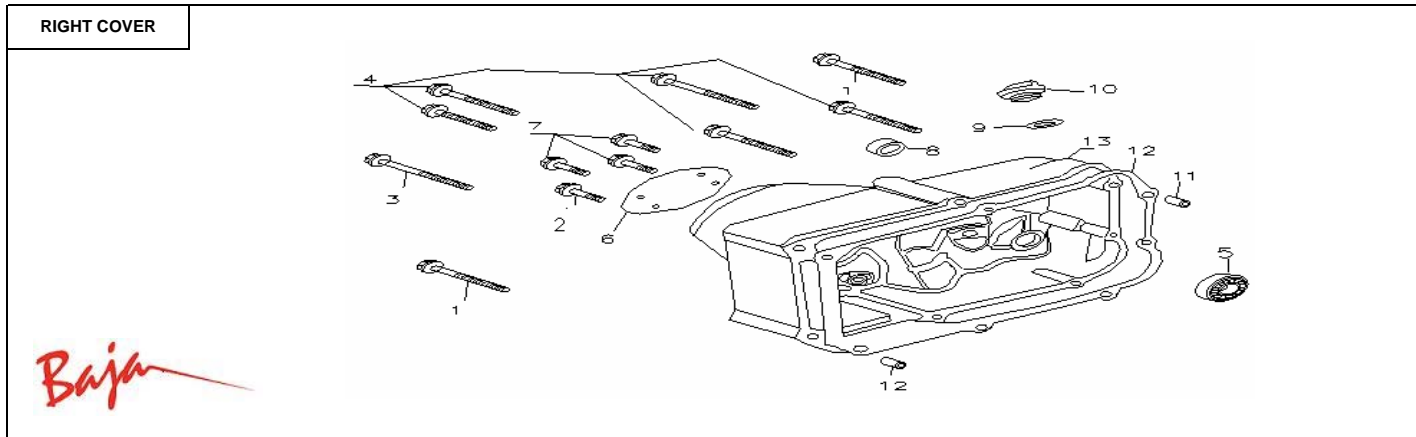

Item No.	Part No.	UPC Number	Description	Baja Description	Qty Shipped per order	Qty.
1	WD90-445	842645099977	BOLT M6x65		2	2
2	WD90U-370	883099147517	BOLT 94140-06010B		1	1
3	WD90-447	842645099991	BOLT M6x100		2	1
4	WD90-448	842645089893	BOLT M6x55		1	5
5	WD90-458	842645089992	BEARING 6001Z		1	1
6	WD90-450	842645089916	VIEWPORT, RIGHT CRANKCASE COVER		1	1
7	WD90-451	842645089923	BOLT M6x12		2	3
8	WD90-452	842645089930	WINDOW, OIL LEVEL		1	1
9	WD90-453	842645089947	O-SEAL RING		1	1
10	WD90-454	842645089954	DIPSTICK		1	1
11	WD90-455	842645089961	LOCATING PIN		2	2
12	WD90-456	842645089978	GASKET, RIGHT CRANKCASE COVER		1	1
13	WD90-457	842645089985	COVER, RIGHT CRANKCASE		1	1