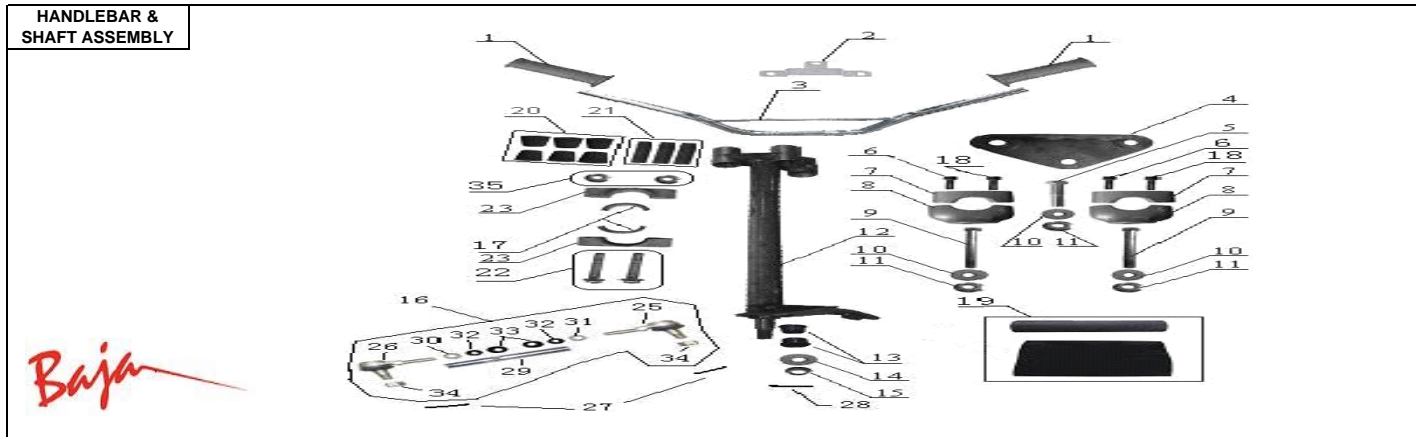

Item No.	Part No.	UPC Number	Description	Baja Description	Qty Shipped per order	Qty.
17	WD90U-170	883099041839	BUSHING		1	2
18	WD90U-328	883099047107	BOLT M8-1.25X40, HEX (FT)		2	2
19	WD90U-174	883099041877	APRON. HANDLEBAR		1	1
20	WD90U-172	883099041853	ABSORBER, RUBBER		2	6
21	WD90U-171	883099041846	SPACER		1	3
22	WD90U-168	883099041815	SOCKER CAP BOLT		1	2
23	WD90U-169	883099041822	HOLDER, STEERING SHAFT		1	2
25	WD90-140	842645009563	*GLOBE JOINT (US&CAMO)		1	2
26	WD90-535	842645056383	*GLOBE JOINT, REVERSE THREADED (US&CAMO)		1	2
27	WD90U-173	883099041860	PIN M2X21, COTTER		2	4
28	WD90U-329	883099047039	COTTER PIN 3.2*25		1	1
29	WD90-144	842645009600	STUD BOLT(M10)		1	2
30	WD90U-167	883099041808	NUT M10-1.5X8, HEX		1	2
31	WD90U-165	883099041792	NUT M10-1.5X8, HEX		1	2
32	WD90U-163	883099042003	WASHER M10X16X3, SPRING		2	4
33	WD90U-330	883099047022	WASHER 10		2	4