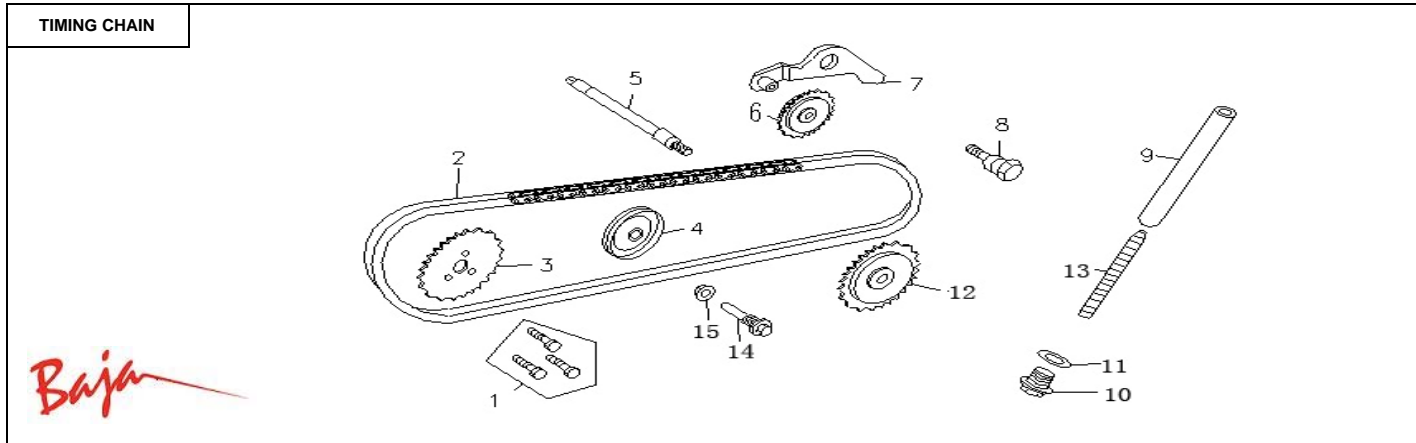

Item No.	Part No.	UPC Number	Description	Baja Description	Qty Shipped per order	Qty.
1	WD90-349	842645099014	BOLT		1	3
2	WD90-350	842645099021	CHAIN, TIMING		1	1
3	WD90-351	842645099038	SPROCKET, DRIVEN, TIMING CHAIN		1	1
4	WD90-352	842645099045	ROLLER, TIMING CHAIN GUIDE		1	1
5	WD90-353	842645099052	AXLE, OIL PUMP SPROCKET		1	1
6	WD90-354	842645099069	ROLLER, TIMING CHAIN TENSIONER		1	1
7	WD90-355	842645099076	TENSIONER, TIMING CHAIN		1	1
8	WD90-356	842645099083	PIVOT, TIMING CHAIN TENSIONER		1	1
9	WD90-357	842645099090	TENSION ROD		1	1
10	WD90-361	842645099137	SEAL BOLT		1	1
11	WD90-362	842645099144	WASHER		1	1
12	WD90-364	842645099151	SPROCKET, OIL PUMP		1	1
13	WD90-363	842645099168	SPRING		1	1
14	WD90-365	842645099175	PIN, TIMING CHAIN ROLLER		1	1
15	WD90-366	842645099182	WASHER		1	1
	WD90-359	842645099113	WASHER		1	1
	WD90-360	842645099120	BOLT		1	1