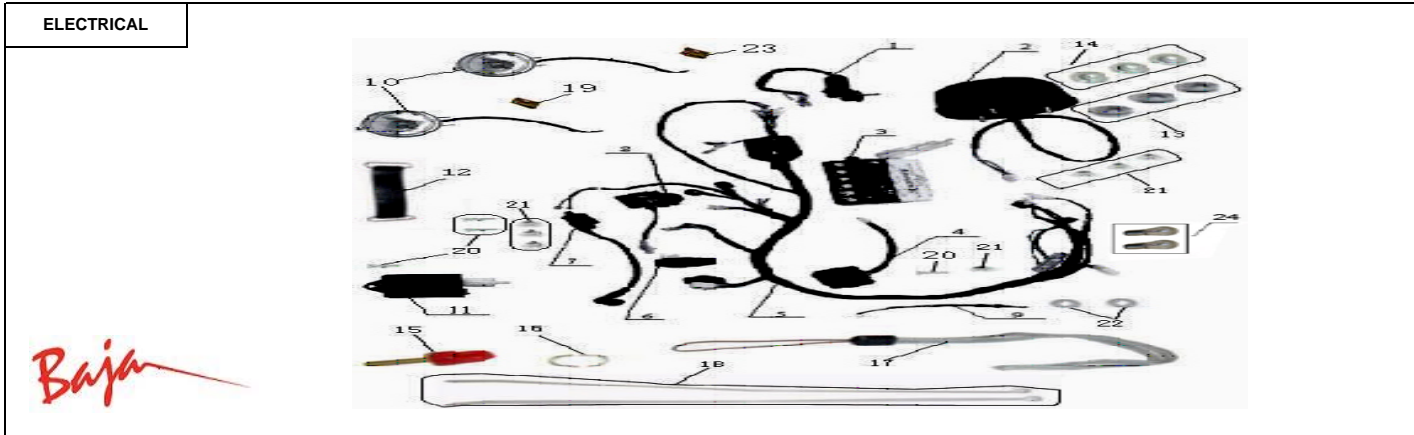

Item No.	Part No.	UPC Number	Description	Baja Description	Qty Shipped per order	Qty.
1	WD90U-272	883099040986	LOCK SWITCH WITH KEYS (6 WIRES, 1 CONNECTOR)		1	1
1	WD90-554	842645043512	LOCK SWITCH WITH KEYS (4 WIRES, 4 CONNECTORS)		1	1
2	WD90U-273	883099040993	TAILLIGHT		1	1
3	20-01-9001	883099139161	BATTERY (YB7L-B-FP)		1	1
3	90-01-9001	842645000904	BATTERY (YB7L-B) DRY		1	1
4	WD90U-275	883099041006	RECTIFIER		1	1
5	WD90-703	842645033544	WIRING HARNESS, MAIN (CTC & CAMO)		1	1
6	WD90U-277	883099041013	CDI & SPEEDLIMITER	CDI UNIT	1	1
7	WD90-270	842645098222	COIL, IGNITION		1	1
8	WD90U-279	883099041020	RELAY, STARTER		1	1
9	WD90-517	842645071799	SWITCH, PULL STOP		1	1
10	WD90U-281	883099041037	HEADLIGHT 2 WIRE	2 WIRES JUST LOW BEAMS	1	2
10	WD90U-376	883099145247	HEADLIGHT 3 WIRE	3 WIRES WITH HI AND LOW BEAMS	1	2
11	WD90U-282	883099041044	LIMITER, SPEED		1	1
12	WD90U-349	842645005749	STRAP, BATTERY		1	1