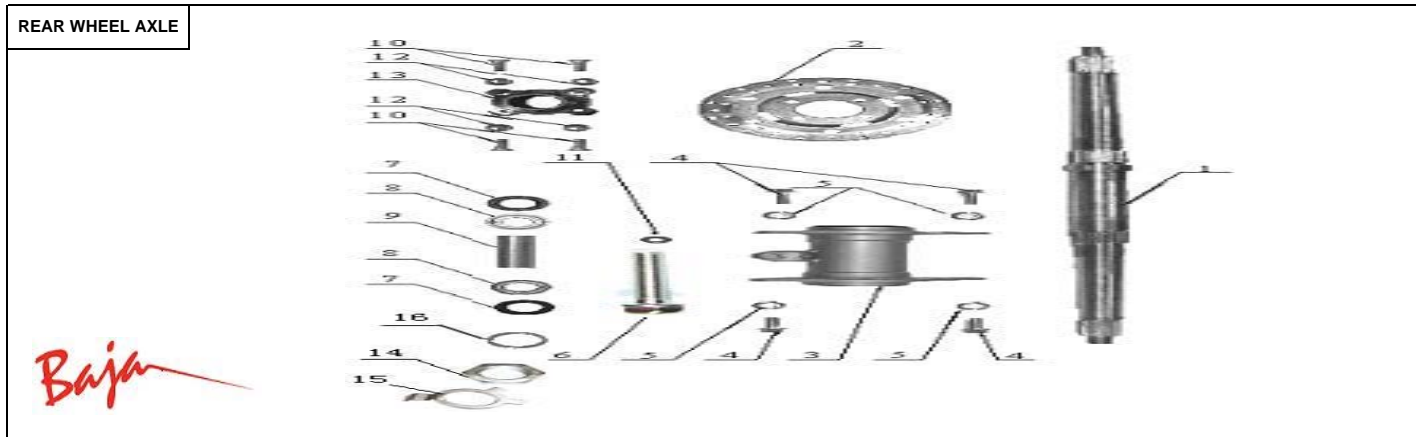

Item No.	Part No.	UPC Number	Description	Baja Description	Qty Shipped per order	Qty.
1	WD90-195	842645097478	AXLE, REAR		1	1
2	WD90-552	842645043505	DISC BRAKE (CTC & CAMO)		1	1
3	WD90U-205	883099041501	SEAT, BEARING		1	1
4	WD90U-206	883099041518	BOLT M10-1.25X25, FLANGE (FT)		4	4
5	WD90U-207	883099041525	NUT M10-1.25X11, FLANGE SELF LOCK		4	4
6	WD90U-208	883099041532	BOLT M8-1.25X115, FLANGE (PT)		1	1
7	WD90-202	842645097546	SEAL 40X62X12, OIL		1	2
8	WD90U-211	883099041556	BEARING 35X62X14		1	2
9	WD90U-212	883099041563	SPACER		1	1
10	WD90U-213	883099041570	BOLT M8-1.25X30, HEX (FT)		4	4
11	WD90U-214	883099041587	NUT		1	1
12	WD90U-215	883099041594	SELF-LOCK NUT		4	4
13	WD90-210	842645097621	JOINT, BRAKE DISC		1	1
14	WD90U-341	842645005664	NUT M33*1.5		1	1
15	WD90U-342	842645005671	LOCK WASHER		1	1
16	WD90U-209	883099041549	BUSHING		1	1