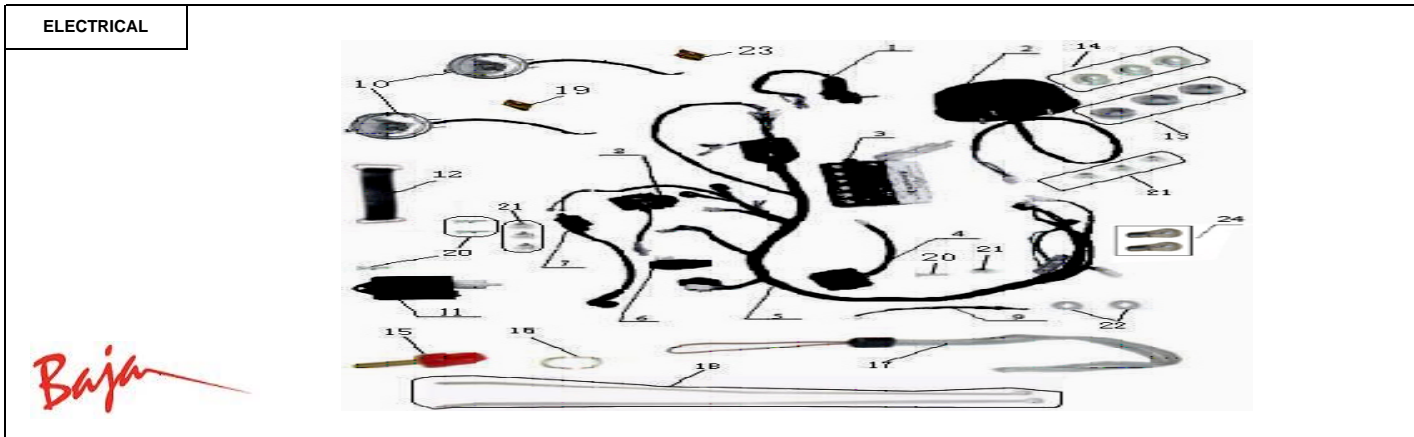

Item No.	Part No.	UPC Number	Description	Baja Description	Qty Shipped per order	Qty.
13	WD90U-350	842645005756	CUSHION, RUBBER		3	3
14	WD90U-351	842645005763	SPACER, TAILLIGHT		3	3
15	WD90U-352	883099147036	KEY, PULL STOP SWITCH		1	1
16	WD90U-353	842645005787	CLIP, KEY		1	1
17	WD90U-354	842645005794	LANYARD		1	1
18	WD90U-355	842645005800	BAND		5	20
19	WD90U-356	842645005817	NIPPING PATCH M4.8		2	4
20	WD90U-357	842645005824	SCREW M6*20		2	4
21	WD90U-358	842645005831	FLANGE NUT M6		3	4
22	WD90U-359	842645005848	WASHER 12		2	2
23	WD90U-360	842645005855	NIPPING NUT M6		2	4
24	WD90U-379	883099145889	BULB, HEADLIGHT		1	2
	WD90-619	842645039621	SPEEDOMETER (CTC)		1	1
	WD90-633	842645096785	WIRE, SPEEDOMETER SENSOR LONG (CTC)		1	1
	WD90-435	842645099878	WIRE, MAGNET SPEEDOMETER SENSOR (CTC)		1	1
	WD90-629	842645050299	WIRE, SPEEDOMETER SENSOR SHORT (CTC)		1	1