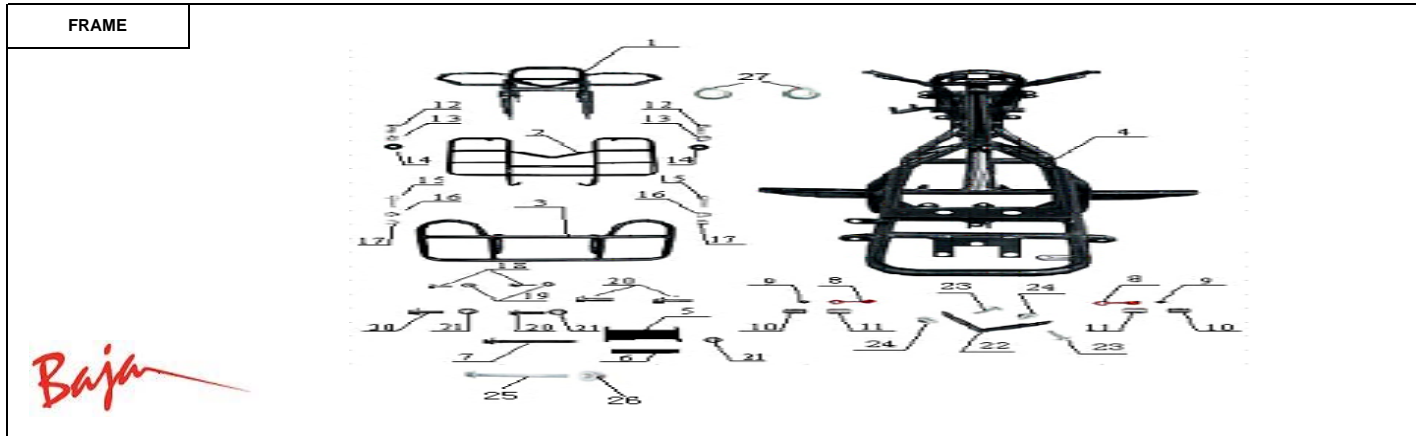

Item No.	Part No.	UPC Number	Description	Baja Description	Qty Shipped per order	Qty.
17	WD90U-133	883099042294	WASHER M8X12X2, SPRING		1	2
18	WD90U-134	883099042096	BOLT M8-1.25X15, FLANGE (FT)	AVAILABLE WITH WD90U-274	2	2
19	WD90U-135	883099042102	NUT		2	2
20	WD90U-136	883099042119	BOLT M10-1.25X20, FLANGE (FT)	AVAILABLE WITH WD90U-274	2	4
21	WD90U-124	883099042201	NUT		1	1
22	WD90U-325	883099094644	BRACKET, BATTERY LOCATING		1	1
23	WD90U-326	883099094651	SCREW M6*16		2	2
24	WD90U-327	883099094668	NUT M6		2	2
31	WD90-586	883099145827	FLANGE BOLT M8*115		1	1
26	WD90U-135	883099042102	NUT M8-1.25X10, FLANGE SELF LOCK		2	2
33	WD90-904	842645024382	BOLT		1	1
	WD90U-274	883099068898	HARDWARE BAG		1	1
	WD90-908	883099125645	BRACKET, LARGE FLAG		1	1