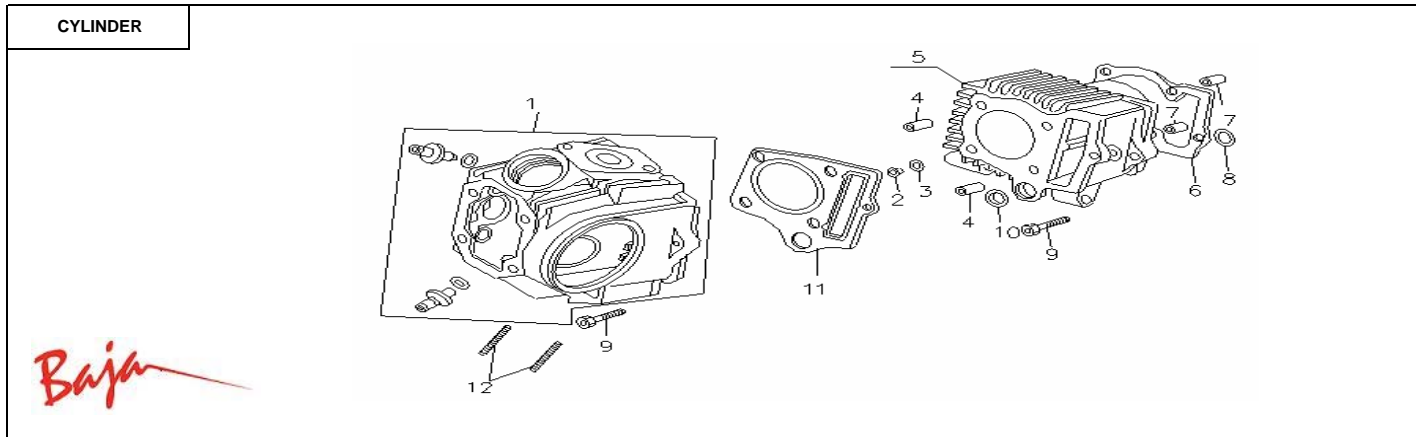

Item No.	Part No.	UPC Number	Description	Baja Description	Qty Shipped per order	Qty.
1	WD90-302	842645098543	HEAD, CYLINDER		1	1
2	WD90-304	842645098567	BUSHING		1	1
3	WD90-305	842645098574	WASHER		1	1
4	WD90-306	842645098581	LOCATING PIN		2	2
5	WD90-307	842645098598	CYLINDER		1	1
6	WD90-308	842645098604	GASKET, CYLINDER		1	1
7	WD90-309	842645098611	LOCATING PIN		1	2
8	WD90-310	842645098628	WASHER		2	1
9	WD90-311	842645098635	BOLT		2	2
10	WD90-312	842645098642	WASHER		1	1
11	WD90-314	842645098666	GASKET, CYLINDER HEAD	GASKET, CYLINDER HEAD	1	1
12	WD90U-367	883099095290	STUD BOLT M6X38		2	2
	WD90-313	842645098659	WASHER		1	1