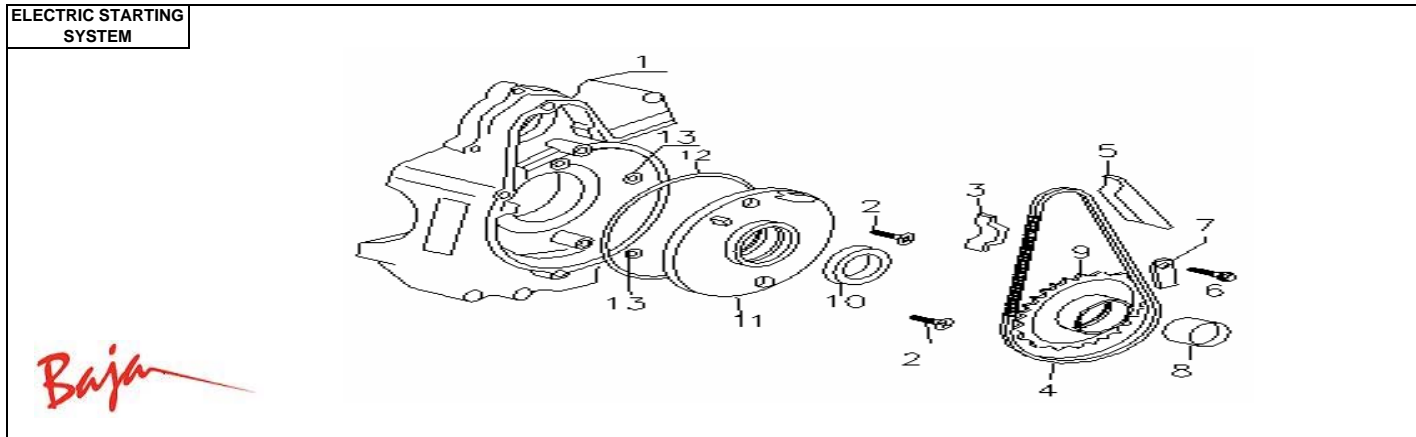

Item No.	Part No.	UPC Number	Description	Baja Description	Qty Shipped per order	Qty.
1	WD90-389	842645099410	CRANKCASE, LEFT		1	1
2	WD90-425	842645099779	SCREW M6x16		1	2
3	WD90-426	842645099786	LOCATING PIN		1	1
4	WD90-427	842645099793	CHAIN, STARTER		1	1
5	WD90-428	842645099809	GUIDE, CHAIN		1	1
6	WD90-430	842645099823	BOLT M6x12		1	1
7	WD90-429	842645099816	BAFFLE		1	1
8	WD90-440	842645083495	SEAL, OIL		1	1
9	WD90-439	842645099915	SPROCKET, STARTING	STARTING SPROCKET, DRIVEN AND OIL SEAL	1	1
10	WD90-441	842645099939	SEAL, OIL		1	1
11	WD90-442	842645099946	COVER		1	1
12	WD90-443	842645099953	O-SEAL RING		1	1
13	WD90-444	842645099960	O-RING		1	2