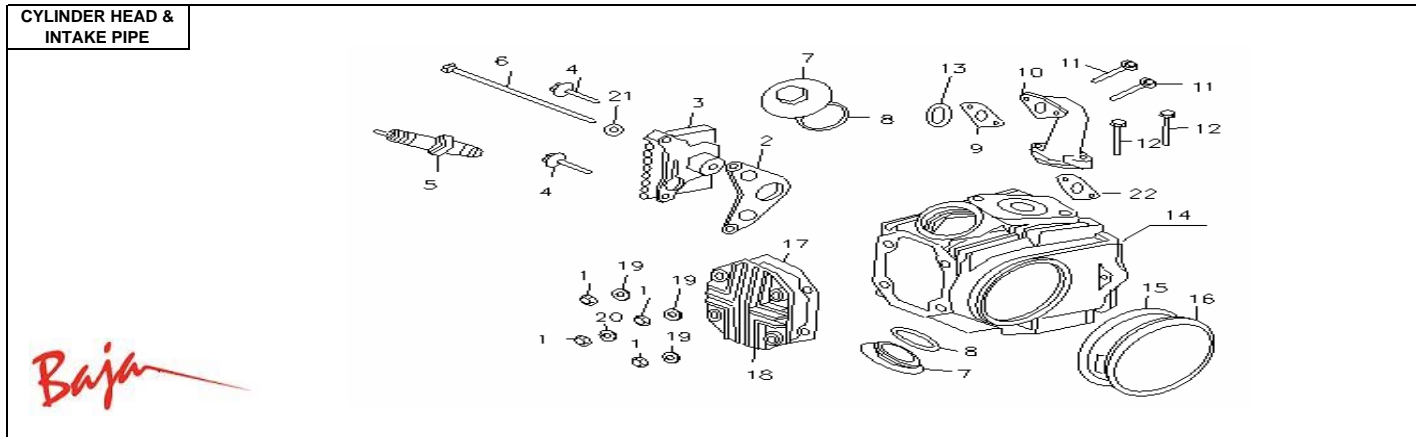

Item No.	Part No.	UPC Number	Description	Baja Description	Qty Shipped per order	Qty.
1	WD90-315	842645098673	NUT M6	CAP NUT M6	4	4
2	WD90-316	842645098680	GASKET, RIGHT CYLINDER HEAD SIDE COVER		1	1
3	WD90-317	842645098697	COVER, CYLINDER HEAD RIGHT		1	1
4	WD90-318	842645098703	BOLT M6x20		1	2
5	WD90-319	842645000959	SPARK PLUG		1	1
6	WD90-320	842645098727	LONG BOLT		1	1
7	WD90-321	842645098734	COVER, VALVE CHAMBER		1	1
8	WD90-322	842645098741	O RING		1	1
9	WD90-323	842645098758	GASKET, CARBURETOR INSULATER		1	1
10	WD90-324	842645098765	PIPE, INTAKE		1	1
11	WD90-325	842645098772	BOLT M6x18		2	2
12	WD90-326	842645098789	BOLT M6x25		2	2
13				AVAILABLE WITH WD90-323		
14	WD90-303	842645098550	HEAD, CYLINDER		1	1
15	WD90-329	842645098819	GASKET, LEFT CYLINDER HEAD SIDE COVER		1	1
16	WD90-330	842645098826	COVER, CYLINDER HEAD LEFT		1	1