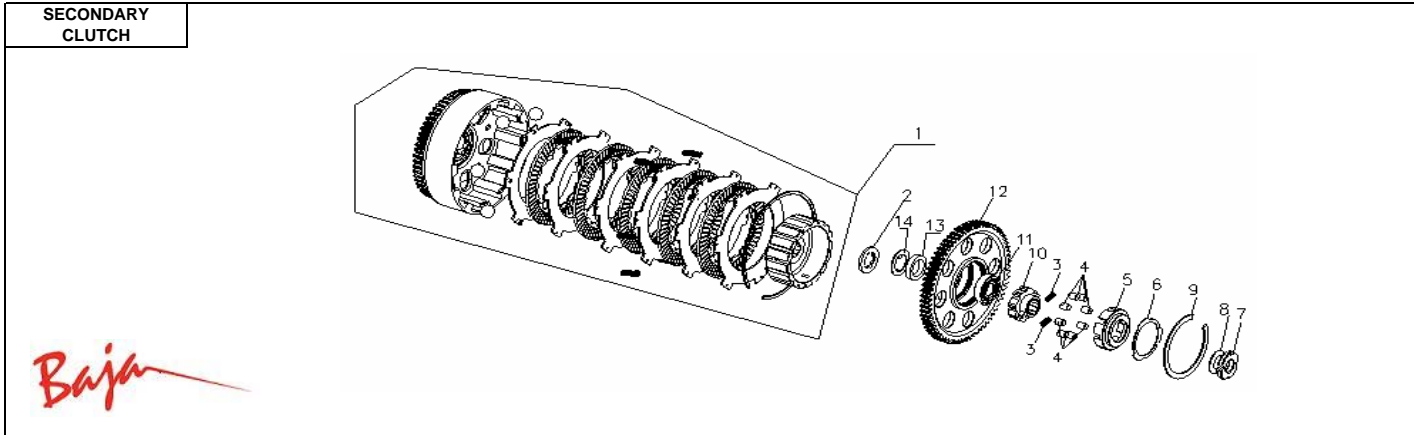

Item No.	Part No.	UPC Number	Description	Baja Description	Qty Shipped per order	Qty.
1	WD90-601	842645071614	CLUTCH, SECONDARY		1	1
2	WD90-484	842645090257	GASKET, SPLINE		1	1
3	WD90-485	842645090264	SPRING, DRIVEN GEAR		1	2
4	WD90-486	842645090271	BEAD		1	8
5	WD90-487	842645090288	HOLDER		1	1
6	WD90-488	842645090295	GASKET		1	1
7	WD90-489	842645090301	NUT		1	1
8	WD90-490	842645090318	WASHER		1	1
9	WD90-491	842645090325	RETAINER		1	1
10	WD90-492	842645090332	DISH, DRIVEN		1	1
11	WD90-493	842645090349	BEARING 6003		1	1
12	WD90-494	842645090356	GEAR, PRIMARY DRIVEN		1	1
13	WD90-495	842645090363	BUSHING		1	1
14	WD90-496	842645090370	RETAINER SPLINE		1	1