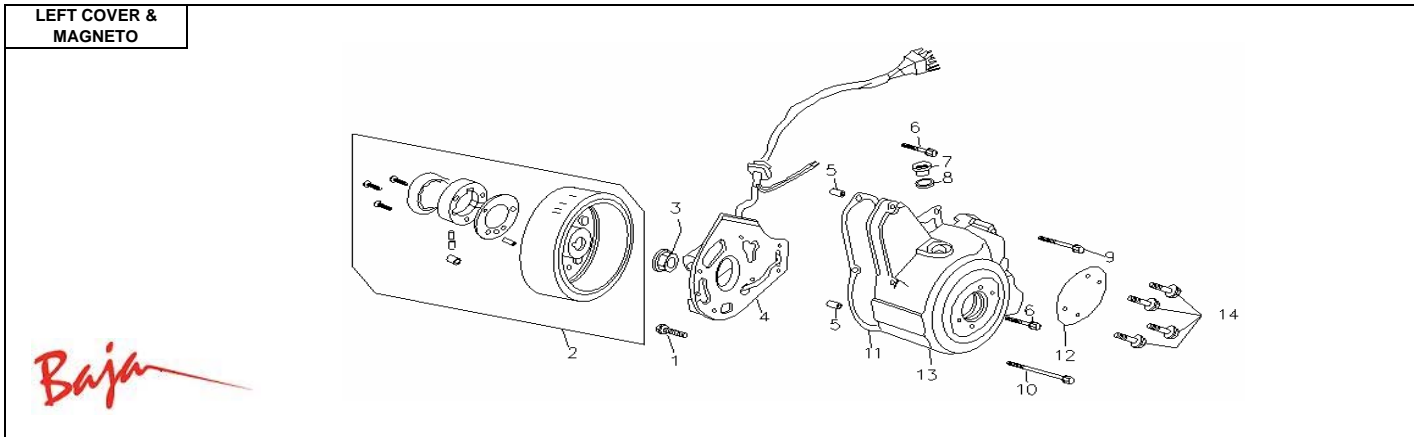

Item No.	Part No.	UPC Number	Description	Baja Description	Qty Shipped per order	Qty.
1	WD90U-302	883099040788	BOLT M6-1.0X12, FLAT (FT)		1	1
2	WD90-408	842645099601	FLYWHEEL		1	1
3	WD90U-303	883099040795	NUT M10		1	1
4	WD90-411	842645099632	STATOR		1	1
5	WD90-412	842645099649	LOCATING PIN		1	1
6	WD90-413	842645099656	BOLT M6x32		1	2
7	WD90-414	842645099663	VIEWPORT SCREW		1	1
8	WD90-415	842645099670	O-SEAL RING		1	1
9	WD90U-304	883099040801	BOLT M6-1.0X65, FLANGE (PT)		2	2
10	WD90U-305	883099040818	BOLT M6-1.0X70, FLANGE (PT)		1	1
11	WD90-423	842645099755	GASKET, LEFT CRANKCASE COVER		1	1
12	WD90U-306	883099040825	VIEWPORT, LEFT CRANKCASE COVER		1	1
13	WD90-422	842645099748	COVER, LEFT CRANKCASE		1	1
14	WD90U-309	883099040856	BOLT 92140-06012B		1	2
	WD90U-308	883099040849	BOLT M6-1.0X10, FLANGE		1	2
	WD90U-310	883099057939	CLUTCH, ONE WAY		1	1