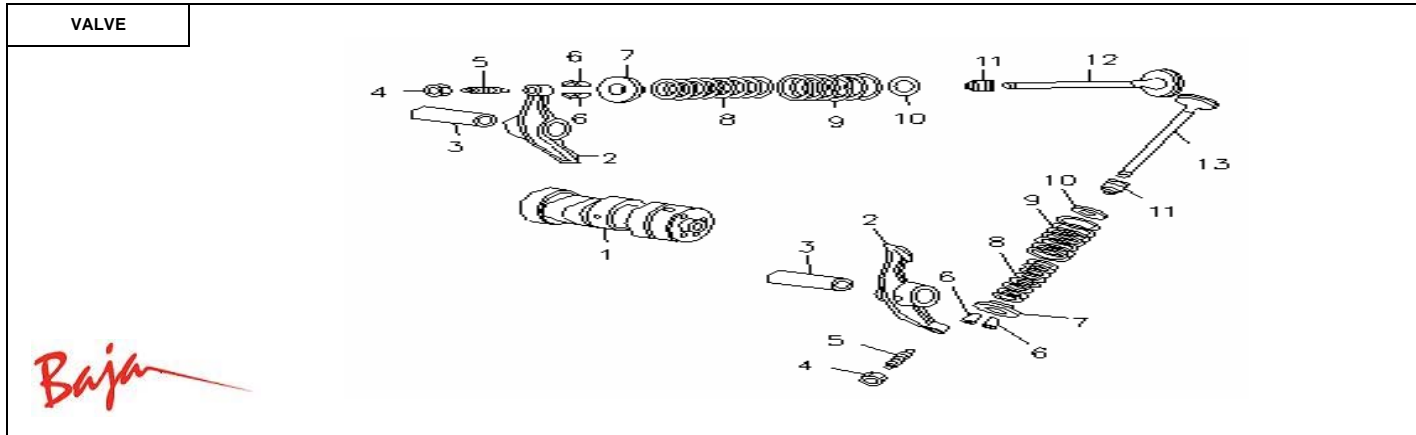

Item No.	Part No.	UPC Number	Description	Baja Description	Qty Shipped per order	Qty.
1	WD90-336	842645098888	CAMSHAFT		1	1
2	WD90-337	842645098895	ARM, ROCKER		1	2
3	WD90-338	842645098901	SHAFT, ROCKER ARM		1	2
4	WD90-339	842645098918	NUT	ALSO AVAILABLE WITH WD90-337	2	2
5			ADJUSTING SCREW	AVAILABLE WITH WD90-337		2
6	WD90-341	842645098932	VALVE, COTTER		2	4
7	WD90-342	842645098949	RETAINER, VALVE SPRING		2	2
8	WD90-343	842645098956	SPRING, VALVE INNER		1	2
9	WD90-344	842645098970	SPRING, VALVE OUTER		1	2
10	WD90-345	842645098963	RETAINER, VALVE SPRING OUTER		2	2
11	WD90-346	842645098987	SEAL, VALVE STEM GROUP		1	2
12	WD90-347	842645098994	VALVE, INTAKE		1	1
13	WD90-348	842645099007	VALVE, EXHAUST		1	1