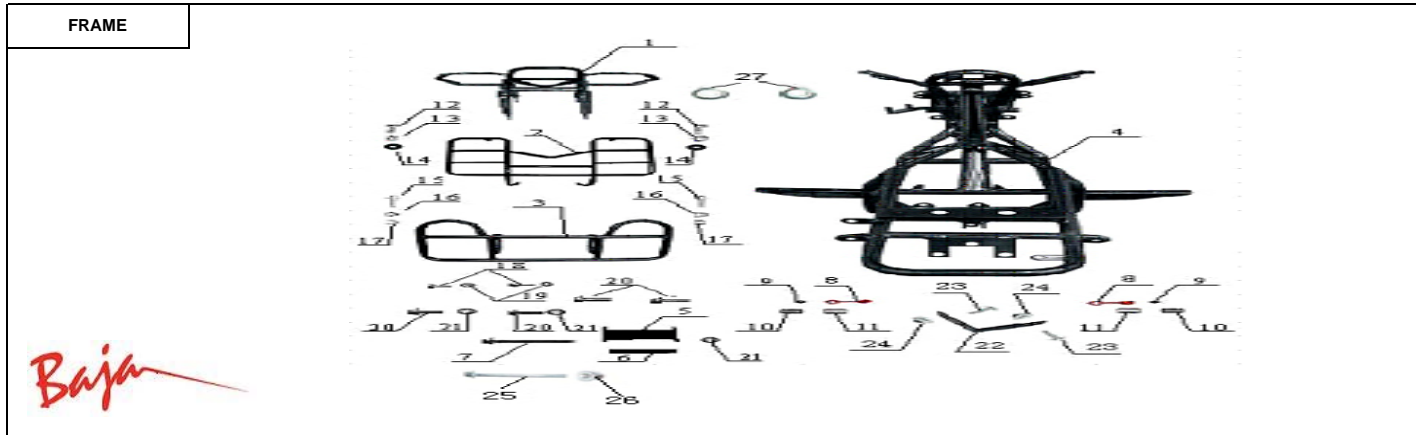

WD90U

Item No.	Part No.	UPC Number	Description	Baja Description	Qty Shipped per order	Qty.
1	WD90U-100	883099042300	COVER, UPPER FRONT, BLACK		1	1
2	WD90U-101	883099042317	COVER, LOWER FRONT		1	1
3	WD90U-102	883099042324	FENDER, FRONT CAMO		1	1
3	WD90U-319	883099148606	FENDER, FRONT YELLOW		1	1
3	WD90U-377	883099145254	FENDER, FRONT RED		1	1
4	WD90U-103	883099042331	FOOTREST INCLOSED, LEFT		1	1
5	WD90U-104	883099042348	FENDER, REAR CAMO		1	1
5	WD90U-320	883099072574	FENDER, REAR YELLOW		1	1
5	WD90U-378	883099145261	FENDER, REAR RED		1	1
6	WD90U-105	883099042355	FOOTREST INCLOSED, RIGHT		1	1
7	WD90U-106	883099042362	APRON, HANDLEBAR		1	1
8	WD90U-107	883099042379	BOLT M6-1.0X20, ROUND (FT)		5	25
9	BA90-568	883099095801	CUSHION, RUBBER		3	3
10	WD90U-109	883099042393	BUSHING, RUBBER	AVAILABLE WITH WD90U-274	5	20
11	WD90U-110	883099042409	NUT M6-1.0X7, FLANGE SELF LOCK		4	12
12	WD90U-111	883099042416	PLATE, HEADLIGHT FIXED		1	2