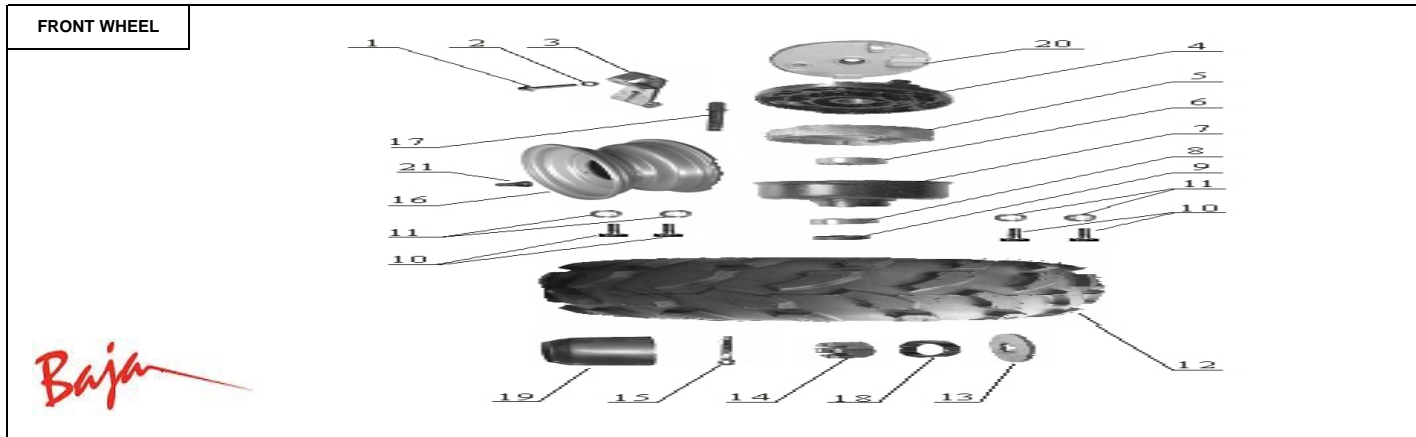

Item No.	Part No.	UPC Number	Description	Baja Description	Qty Shipped per order	Qty.
1	WD90U-229	883099041259	BOLT M6-1.0X32, FLANGE (PT)		1	2
2	WD90U-230	883099041266	NUT		1	2
3	WD90U-245	883099041396	BRAKE ARM		1	2
4	WD90U-232	883099041273	PLATE, BRAKE SHOE LEFT		1	1
5	WD90-232	842645000898	BRAKE SHOES, FRONT WHEEL	AVAILABLE WITH PART WD90-231	1	1
6	WD90U-234	883099041280	BEARING		1	2
7	WD90U-235	883099041297	SEAT, BRAKE PLATE BEARING		1	2
8	WD90U-236	883099041303	BEARING		1	2
9	WD90U-237	883099041310	SEAL, OIL, BRAKE PLATE		1	2
10	WD90U-238	883099041327	BOLT M10-1.25X25, HEX (FT)		4	8
11	WD90U-239	883099041334	NUT M10-1.25X11, FLANGE SELF LOCK		4	8
12	WD90U-240	883099041341	TIRE, FRONT 19X7-8		1	2
13	WD90U-241	883099041358	WASHER M12X30X2.5, PLATE		1	2
14	WD90U-242	883099041365	NUT M14-1.5X14, FLANGE CASTLE		1	2
15	WD90U-243	883099041372	COTTER PIN		2	2
16	WD90U-244	883099041389	RIM, FRONT		1	2