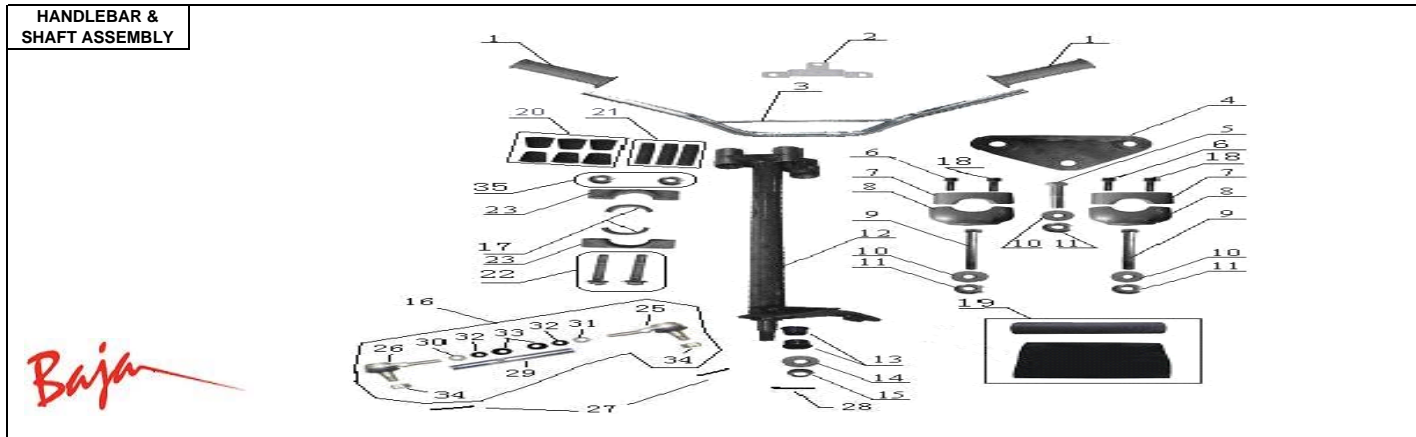

Item No.	Part No.	UPC Number	Description	Baja Description	Qty Shipped per order	Qty.
1	WD90-551	842645043468	GRIP, HANDLE RIGHT (CTC)		1	2
2	WD90U-148	883099041884	PLATE, HANDLEBAR LID		1	1
3	WD90-549	842645043284	HANDLEBAR (CTC & CAMO)		1	1
4	WD90U-150	883099041891	PLATE, STEERING SHAFT LOCATING		1	1
5	WD90U-151	883099041907	BOLT		1	1
6	WD90U-152	883099041914	BOLT M6X25		1	2
7	WD90U-153	883099041921	HOLDER, HANDLEBAR UPPER		1	2
8	WD90U-154	883099041938	HOLDER, HANDLEBAR LOWER		1	2
9	WD90U-155	883099041945	BOLT M10-1.25X100, HEX (PT)		2	2
10	WD90U-156	883099041952	WASHER M8X24X2, PLATE		3	3
11	WD90U-157	883099041969	NUT M10-1.25X11, FLANGE SELF LOCK		3	3
12	WD90-278	842645084911	STEERING SHAFT ASSEMBLY 560mm (CTC)		1	1
13	WD90U-159	883099041976	YOKE, NYLON		1	2
14	WD90U-160	883099041983	WASHER M10X26X2, PLATE		1	1
15	WD90U-161	883099041990	NUT M12-1.25X13, FLANGE SELF LOCK		1	1
16	WD90U-137	883099056550	TIE-ROD ASSEMBLY, STEERING		1	2