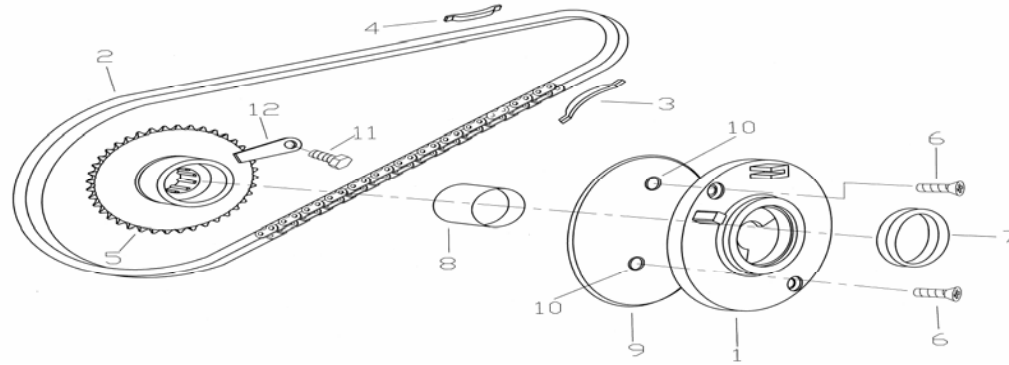

STARTER MOTOR CHAIN

Item No.	Part No.	UPC Number	Description	Baja Description	Qty Shipped per order	Qty.
1	BA90-386	883099052866	PLATE, OIL SEPARATE		1	1
2	BA90-387	883099052873	CHAIN, STARTER (64)		1	1
3	BA90-388	883099052880	PLATE, CHAIN GUIDE		1	1
4	BA90-389	883099052897	PROTECTOR, CHAIN		1	1
5	BA90-390	883099052903	STARTING SPROCKET ASSEMBLY		1	1
6	BA90-391	883099052910	BOLT M6-1.0X12, FLAT (FT)		2	2
7	BA90-392	883099052927	SEAL 30X42X4.5, OIL		1	1
8	BA90-393	883099052934	SEAL 19X30X5, OIL		1	1
9	BA90-394	883099052941	RING 106X2, OIL SEALING		1	1
10	BA90-395	883099052958	RING 6.5X1.8, OIL SEALING		1	2
11	BA90-396	883099052965	BOLT M6-1.0X10, HEX (FT)		1	1
12	BA90-398	883099052989	PLATE, LIMITED		1	1