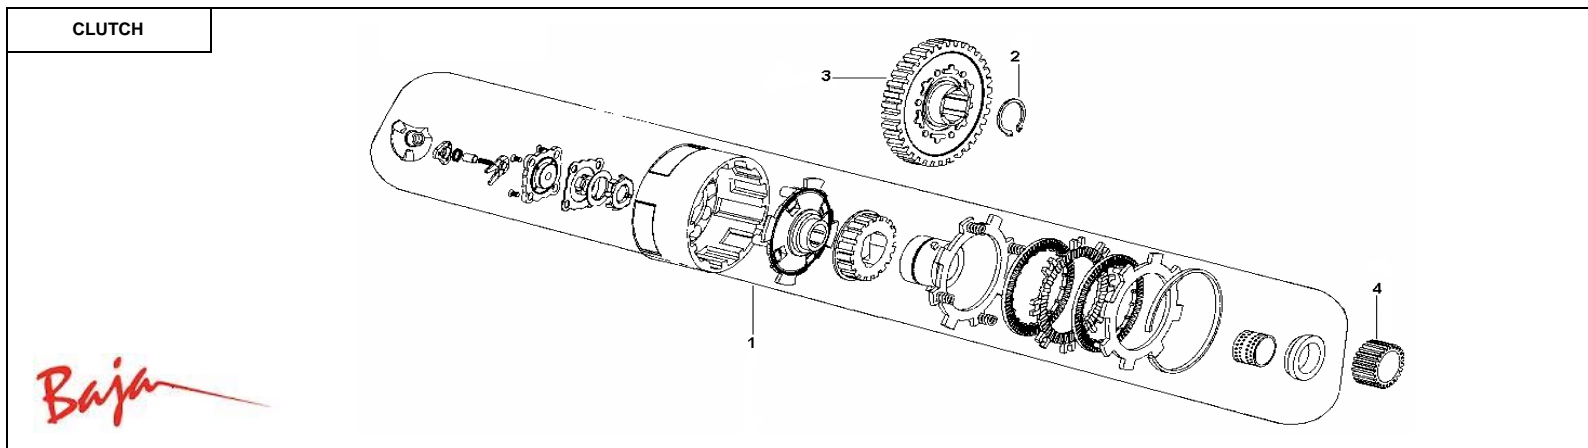

Item No.	Part No.	UPC Number	Description	Baja Description	Qty Shipped per order	Qty.
1	BA90-350	883099052507	CLUTCH ASSEMBLY		1	1
2	BA90-361	883099052613	CIRCLIP, PRIMARY DRIVEN GEAR		1	1
3	BA90-360	883099052606	GEAR, PRIMARY DRIVEN		1	1
4	BA90-355	883099052552	GEAR, PRIMARY DRIVE	AVAILABLE WITH BA90-350	1	1
5	BA90-356	883099052569	ROUND NUT	AVAILABLE WITH BA90-350	1	1
6	BA90-359	883099052590	BOLT M5-0.8X7, FLAT (FT)	AVAILABLE WITH BA90-350	2	4