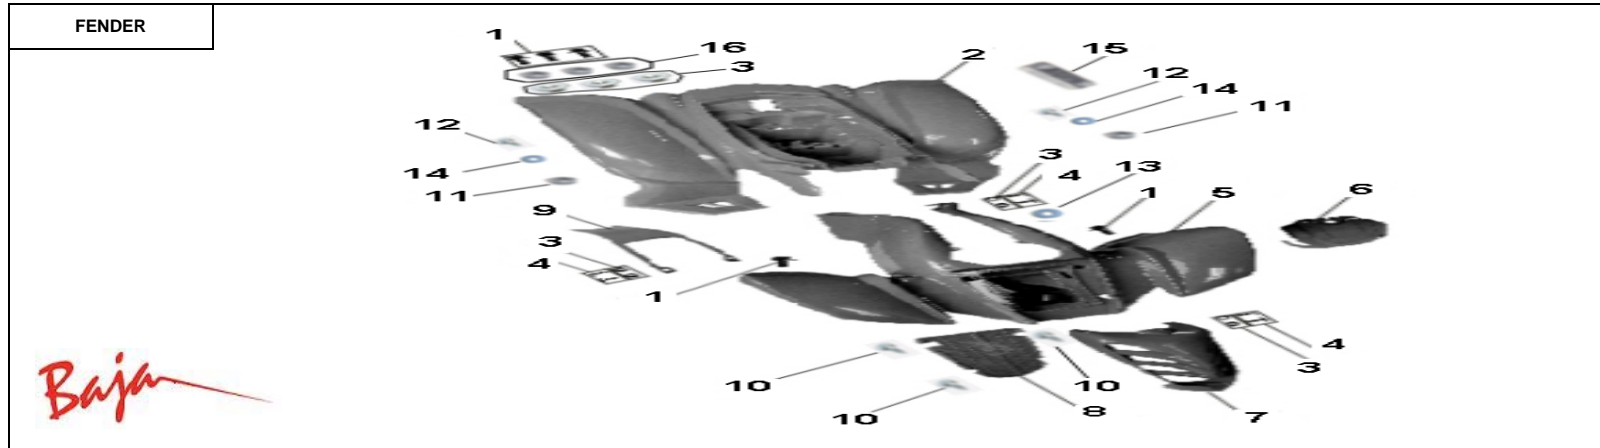

Item No.	Part No.	UPC Number	Description	Baja Description	Qty Shipped per order	Qty.
1	BA90-101	883099050015	BOLT M6-1.0X25, ROUND (FT)		2	5
2	BA90-322	883099052224	FENDER, REAR RED		1	1
3	BA90-103	883099050039	NUT M6-1.0X6, FLANGE SPRING LOCK		3	6
4	BA90-104	883099050046	BOLT M6-1.0X20, ROUND (FT)		3	6
5	BA90-336	883099052361	FENDER, FRONT RED		1	1
6	BA90-662	883099096662	APRON, HANDLEBAR RED		1	1
7	BA90-351	883099052514	FENDER, HEAD RED		1	1
8	BA90-352	883099052521	COVER, ELECTRICAL CABLE RED		1	1
9	BA90-633	842645038693	APRON, FUEL TANK RED	APRON, FUEL TANK RED	1	1
10	BA90-562	883099095740	SCREW M5X20, ROUND		3	3
11	BA90-563	883099147531	CUSHION, HANDLEBAR RUBBER		2	2
12	BA90-564	883099095764	SCREW ST4.2*12		1	2
13	BA90-565	883099095771	RUBBER		6	12
14	BA90-566	883099095788	WASHER 6		2	2
15	BA90-567	883099095795	CUSHION, RUBBER SEAT		1	1
16	BA90-568	883099095801	CUSHION, RUBBER		3	3