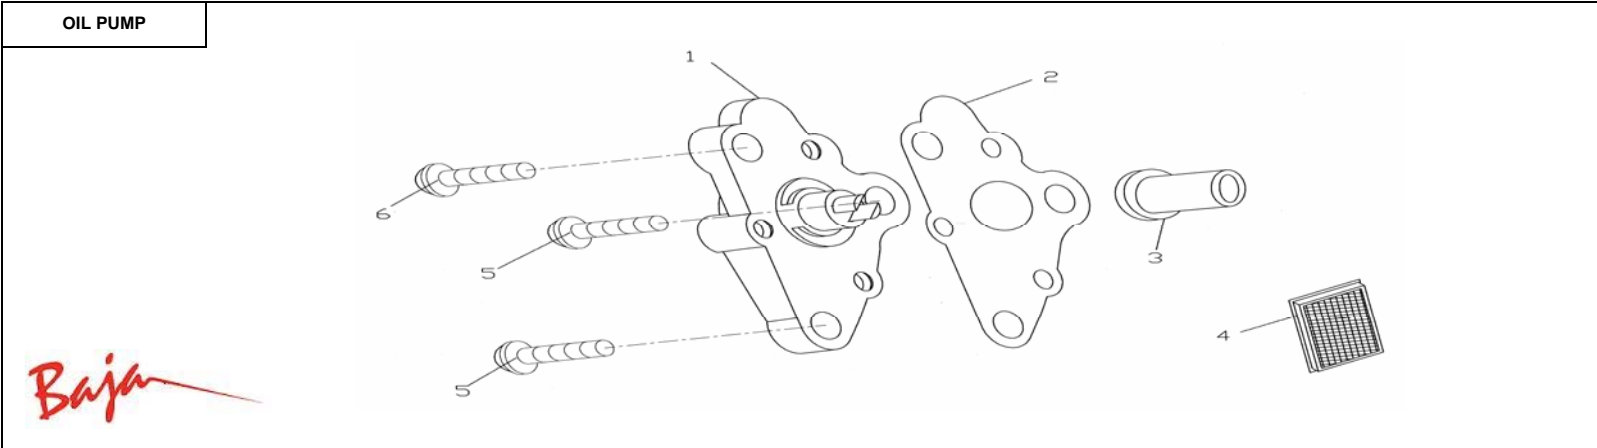

Item No.	Part No.	UPC Number	Description	Baja Description	Qty Shipped per order	Qty.
1	BA90-362	883099052620	PUMP, OIL		1	1
2	BA90-363	883099052637	GASKET, OIL PUMP		1	1
3	BA90-364	883099052644	SLEEVE, OIL PUMP SPROCKET		1	1
4	BA90-365	883099052651	SCREEN, OIL FILTER		1	1
5	BA90-366	883099052668	BOLT M6-1.0X16, ROUND (FT)		2	2
6	BA90-367	883099052675	BOLT M6-1.0X22, ROUND (FT)		1	1