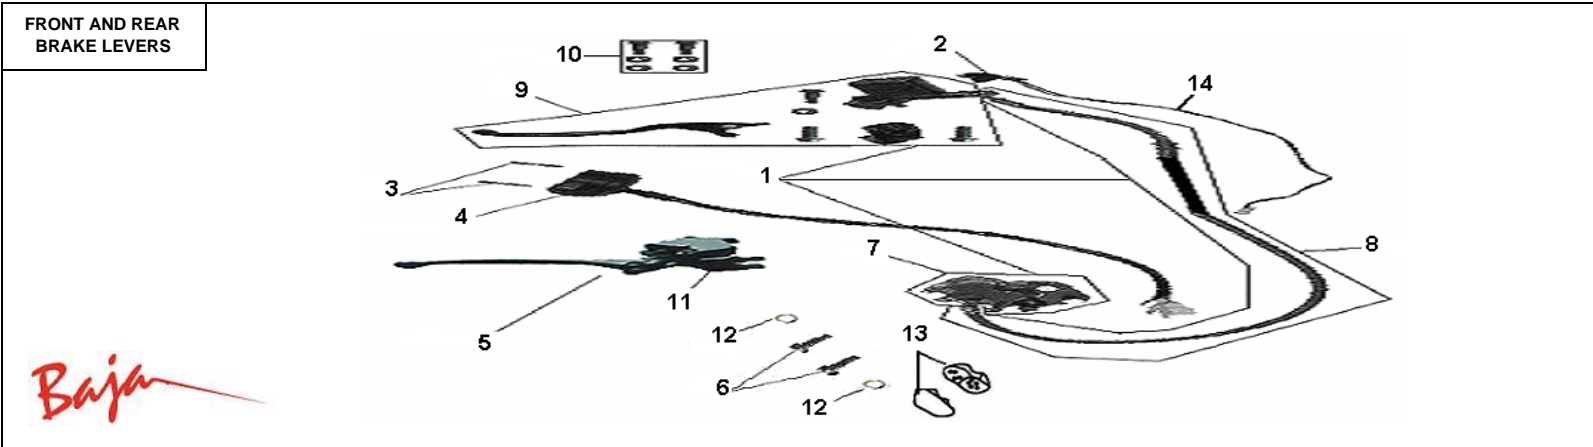

Item No.	Part No.	UPC Number	Description	Baja Description	Qty Shipped per order	Qty.
1	BA90-169	883099050695	BRAKE ASSEMBLY, REAR	COMPLETE REAR BRAKE ASSY	1	1
2	BA90-170	883099050701	SIGNAL SWITCH, BRAKE		1	1
3			SCREW	AVAILABLE WITH BA90-172		2
4	BA90-172	883099050725	SWITCH, LEFT HANDLEBAR ON/OFF/PUSH BUTTON START		1	1
5	BA90-173	883099050732	LEVER, RIGHT BRAKE	THROTTLE HOUSING WITH LEVER	1	1
6	BA90-174	883099050749	BOLT M8-1.25X25, FLANGE (FT)		2	2
7	BA90-460	883099078491	CALIPER, REAR BRAKE	REAR BRAKE CALIPER	1	1
8	BA90-459	883099078507	HOSE, HYDRAULIC, REAR BRAKE	BRAKE LINE	1	1
9	BA90-461	883099078514	LEVER, LEFT BRAKE ASSEMBY	MASTER CYINDER AND LEVER	1	1
10	BA90-462	883099078521	BOLT M10-1.25X25, BANJO		2	2
11	BA90-560	883099095719	HOUSING, THROTTLE CABLE	THROTTLE HOUSING WITHOUT LEVER	1	1
12	BA90-598	883099096105	SPRING WASHER		2	2
13	BA90-634	883099071096	PADS, REAR BRAKE		1	2
14	BA90-635	883099104602	SIGNAL SWITCH WIRE, BRAKE		1	1