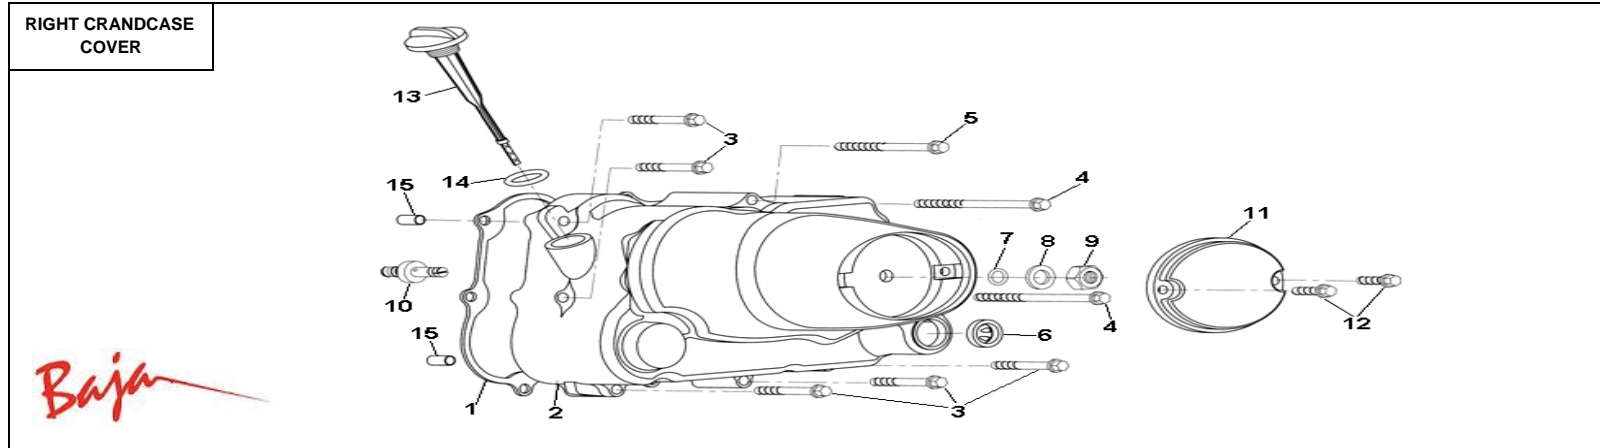

Item No.	Part No.	UPC Number	Description	Baja Description	Qty Shipped per order	Qty.
1	BA90-333	883099052330	GASKET, RIGHT CRANKCASE COVER		1	1
2	BA90-332	883099052323	COVER, RIGHT CRANKCASE		1	1
3	BA90-343	883099052439	BOLT 92140-06040B		2	5
4	BA90-345	883099052453	BOLT 92140-06080B		1	1
5	BA90-344	883099052446	BOLT 92140-06065B		1	1
6	WD90-452	842645089930	WINDOW, OIL LEVEL	CLEAR PIECE USED TO CHECK OIL LEVEL	1	1
7	BA90-337	883099052378	O RING 7.5X1.8		1	1
8	BA90-338	883099052385	WASHER M8X14X2, PLATE		1	1
9	BA90-339	883099052392	NUT M8-1.25X7, FLANGE SPRING LOCK		1	1
10	BA90-335	883099052354	ADJUST BOLT, CLUTCH		1	1
11	BA90-347	883099052477	COVER, RIGHT CRANKCASE SMALL		1	1
12	BA90-348	883099052484	BOLT M6-1.0X20, HEX (FT)		2	2
13	BA90-340	883099052408	DIPSTICK		1	1
14	BA90-341	883099052415	O SEALING RING		1	1
15	BA90-334	883099052347	PIN 8X12		2	2
#	BA90-342	883099052422	SEAL, STARTING AXLE OIL		1	1