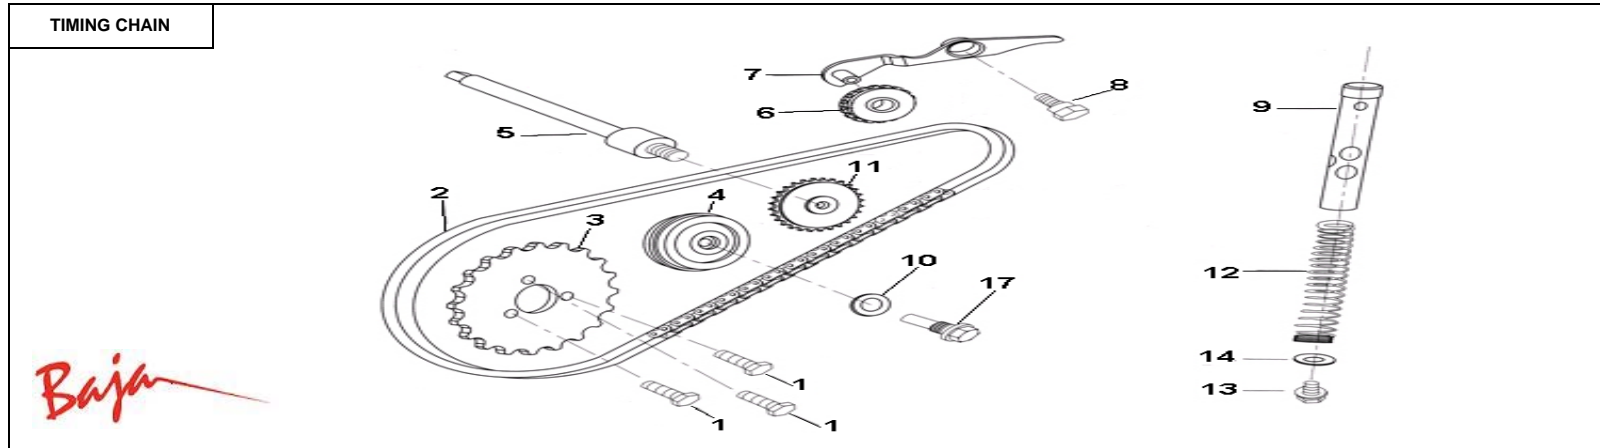

Item No.	Part No.	UPC Number	Description	Baja Description	Qty Shipped per order	Qty.
1	BA90-302	883099052026	BOLT M6-1.0X12, FLANGE (PT)		3	3
2	BA90-303	883099052033	CHAIN, TIMING (84)		1	1
3	BA90-304	883099052040	SPROCKET, DRIVEN, TIMING CHAIN		1	1
4	BA90-305	883099052057	ROLLER, TIMING CHAIN GUIDE		1	1
5	BA90-306	883099052064	AXLE, OIL PUMP SPROCKET		1	1
6	BA90-307	883099052071	ROLLER, TIMING CHAIN TENSIONER		1	1
7	BA90-308	883099052088	TENSIONER, TIMING CHAIN		1	1
8	BA90-309	883099052095	PIVOT, TIMING CHAIN TENSIONER		1	1
9	BA90-310	883099052101	TENSION ROD		1	1
10	BA90-319	883099052194	WASHER M8X14X1, PLATE		1	1
11	BA90-316	883099052163	SPROCKET, OIL PUMP		1	1
12	BA90-317	883099052170	SPRING, TENSION ROD		1	1
13	BA90-314	883099052149	BOLT M14-1.5X12, FLANGE (FT/S)		1	1
14	BA90-315	883099052156	WASHER M14X21X3, PLATE		1	1
17	BA90-318	883099052187	BOLT M8-1.25X20, FLANGE (PT)		1	1
#	BA90-311	883099052118	*ROD HEAD, CHAIN TENSION		1	1