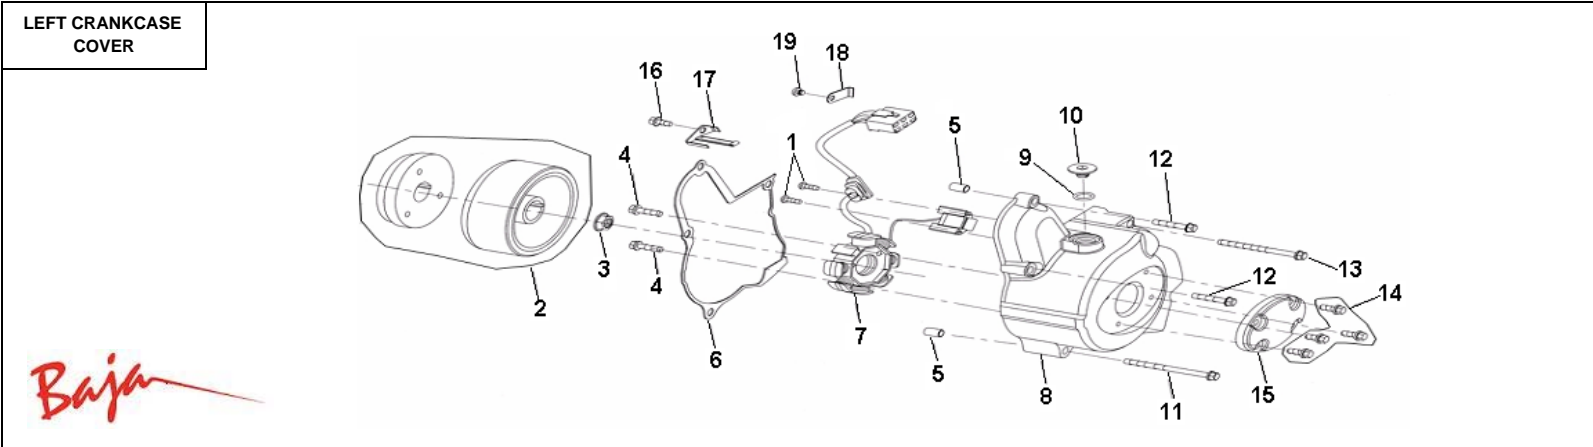

Item No.	Part No.	UPC Number	Description	Baja Description	Qty Shipped per order	Qty.
1	BA90-384	883099052842	BOLT M5-0.8X12, HEX (FT)		2	2
2	BA90-381	883099052811	FLYWHEEL		1	1
3	BA90-385	883099052859	NUT M10-1.25X10, FLANGE		1	1
4	BA90-383	883099052835	BOLT M6-1.0X20, FLANGE (FT)		1	2
5	BA90-374	883099052743	PIN 8X12		2	2
6	BA90-370	883099052705	GASKET, LEFT CRANKCASE COVER		1	1
7	BA90-382	883099052828	STATOR		1	1
8	BA90-368	883099052682	COVER, LEFT CRANKCASE		1	1
9	BA90-376	883099052767	O RING 13.8X2.5		1	1
10	BA90-372	883099052729	VIEWPORT SCREW		1	1
11	BA90-378	883099052781	BOLT M6-1.0X65, FLANGE (PT)		1	1
12	BA90-379	883099052798	BOLT M6-1.0X30, FLANGE (PT)		1	1
13	BA90-369	883099052699	BOLT M6X50		1	1
14	BA90-375	883099052750	BOLT M6-1.010, FLANGE (FT)		3	3
15	BA90-373	883099052736	VIEWPORT, LEFT CRANKCASE COVER		1	1
16	BA90-377	883099052774	BOLT M6-1.0X16, FLANGE (FT)		1	1