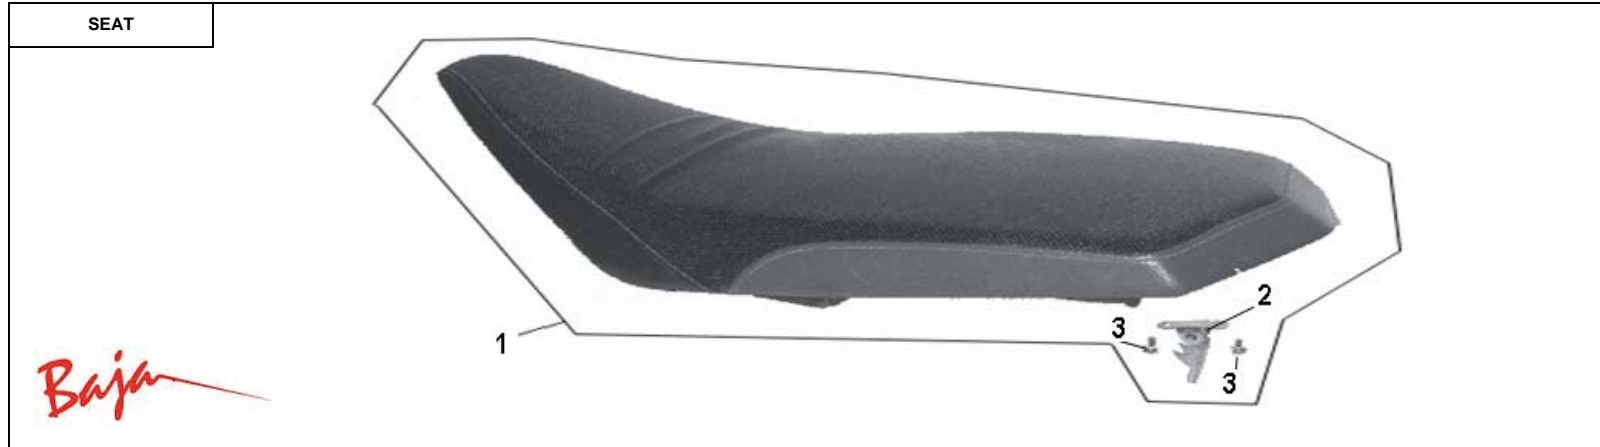

Item No.	Part No.	UPC Number	Description	Baja Description	Qty Shipped per order	Qty.
1	BA90-245	883099051456	SEAT ASSY		1	1
2	BA90-614	883099096266	LOCK, SEAT		1	1
3	BA90-615	883099096273	BOLT M6*14		2	2