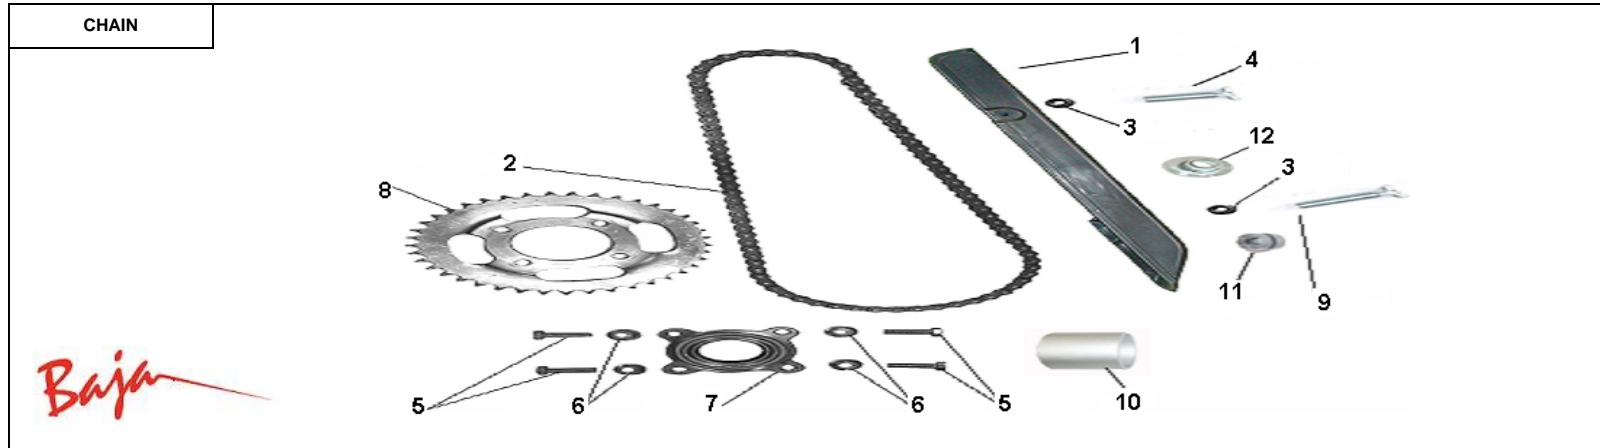

Item No.	Part No.	UPC Number	Description	Baja Description	Qty Shipped per order	Qty.
1	BA90-191	883099050916	GUARD, CHAIN PROTECTOR		1	1
2	BA90-192	883099050923	CHAIN, DRIVE	CHAIN, 428 / 41 LINKS	1	1
3	BA90-193	883099050930	NUT M6-1.0X6, FLANGE SPRING LOCK		2	2
4	BA90-194	883099050947	BOLT M6-1.0X15, FLANGE (FT)		2	2
5	BA90-195	883099050954	BOLT M8-1.25X30, HEX (FT)		2	4
6	BA90-196	883099050961	NUT M8-1.25X9, FLANGE SELF LOCK		2	4
7	BA90-197	883099050978	JOINT, REAR SPROCKET		1	1
8	BA90-198	883099050985	SPROCKET, REAR WHEEL		1	1
9	BA90-610	883099096228	SCREW M6*35		1	1
10	BA90-611	883099096235	SPACER, SPROCKET		1	1
11	BA90-612	883099096242	ABSORBER, RUBBER		1	1
12	BA90-613	883099096259	SPACER, CLEANER		1	1