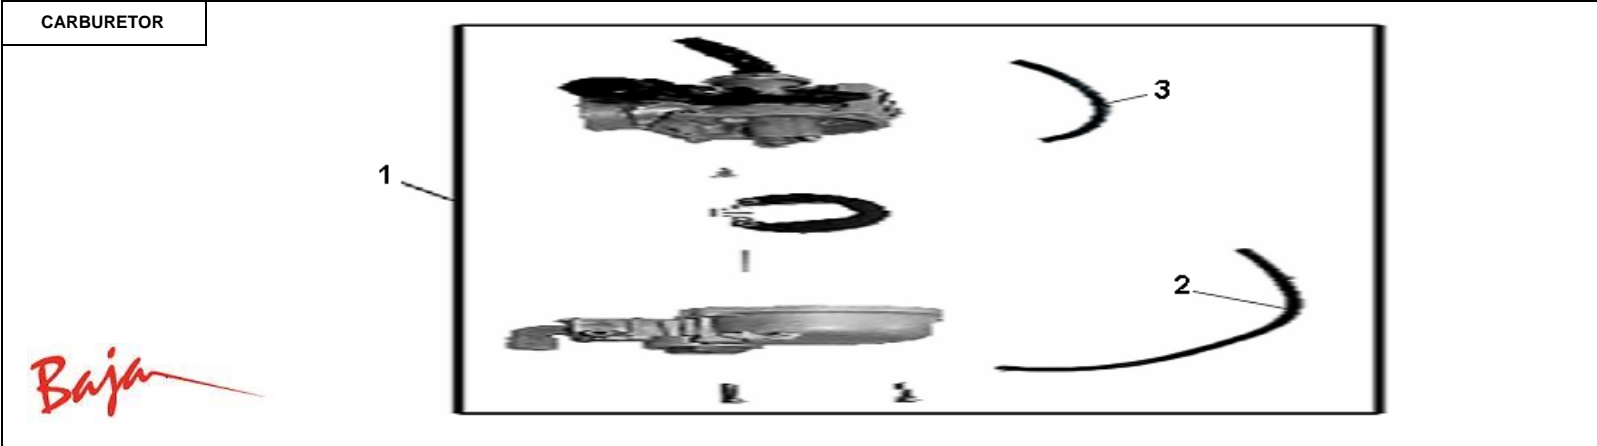

Item No.	Part No.	UPC Number	Description	Baja Description	Qty Shipped per order	Qty.
1	BA90-261	883099051616	CARBURETOR	includes Petcock (fuel switch)	1	1
2	BA90-628	883099096402	HOSE, OVERFLOW		1	1
3	BA90-629	883099096419	HOSE, INTAKE		1	1