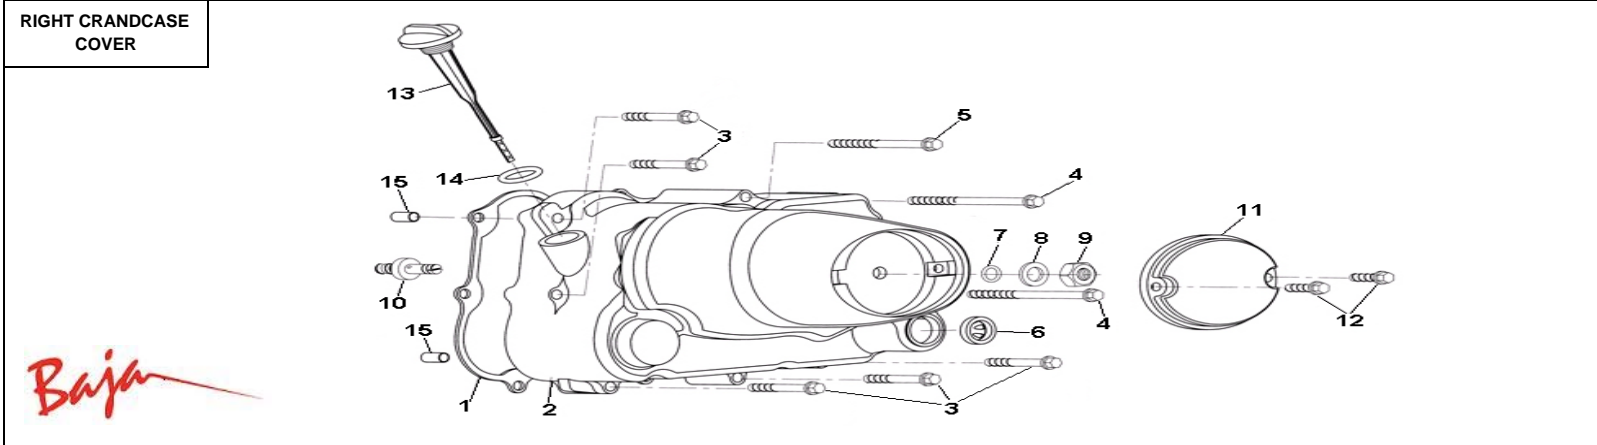

Item No.	Part No.	UPC Number	Description	Baja Description	Qty Shipped per order	Qty.
#	BA90-346	883099052460	CLAMP, HIGH VOLTAGE WIRE		1	1
#	BA90-349	883099052491	BOLT 92140-06090B		1	1