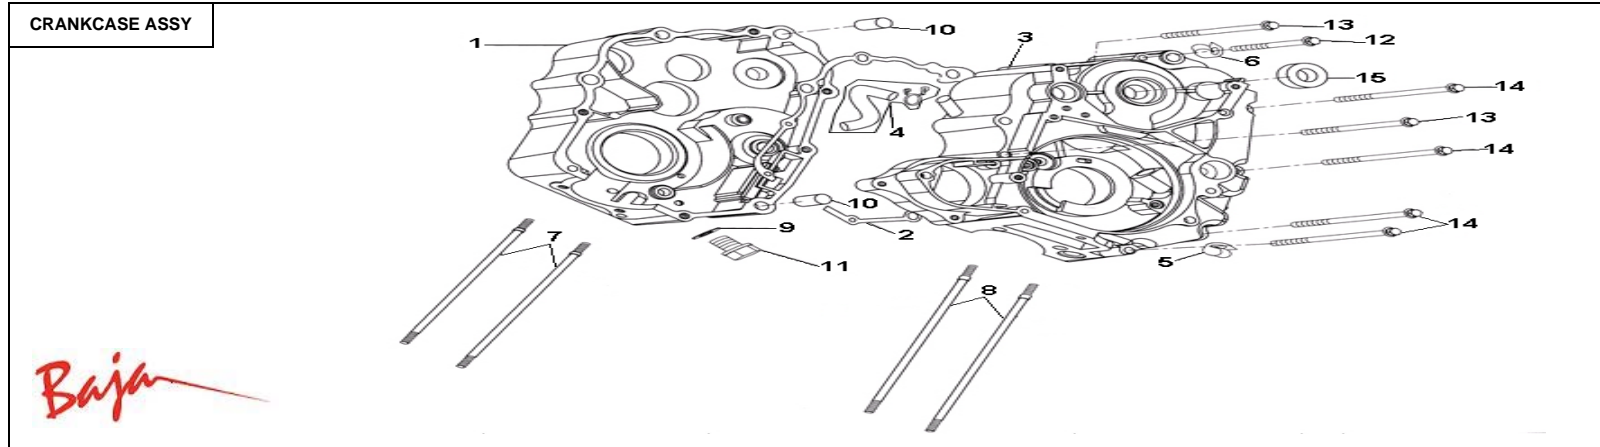

Item No.	Part No.	UPC Number	Description	Baja Description	Qty Shipped per order	Qty.
1	BA90-404	883099053047	CRANKCASE, RIGHT		1	1
2	BA90-405	883099053054	GASKET, CRANKCASE		1	1
3	BA90-406	883099053061	CRANKCASE, LEFT		1	1
4	BA90-407	883099053078	TUBE, BREATHING, CRANKCASE		1	1
5	BA90-408	883099053085	CLAMP, OVERFLOW TUBE		1	1
6	BA90-409	883099053092	TUBE CLIP		1	1
7	BA90-410	883099053108	BOLT A CYLINDER		1	2
8	BA90-411	883099053115	STUD BOLT M6-1.0X195		2	2
9	BA90-412	883099053122	WASHER M12X20X2, PLATE		1	1
10	BA90-413	883099053139	PIN 10X14		2	2
11	BA90-414	883099053146	BOLT M12-1.5X15, FLANGE (FT)		1	1
12	BA90-415	883099053153	BOLT M6-1.0X45, FLANGE (PT)		1	1
13	BA90-416	883099053160	BOLT M6-1.0X60, FLANGE (PT)		1	2
14	BA90-417	883099053177	BOLT M6X65		2	4
15	BA90-427	883099053276	SEAL 17X29X5, OIL		1	1