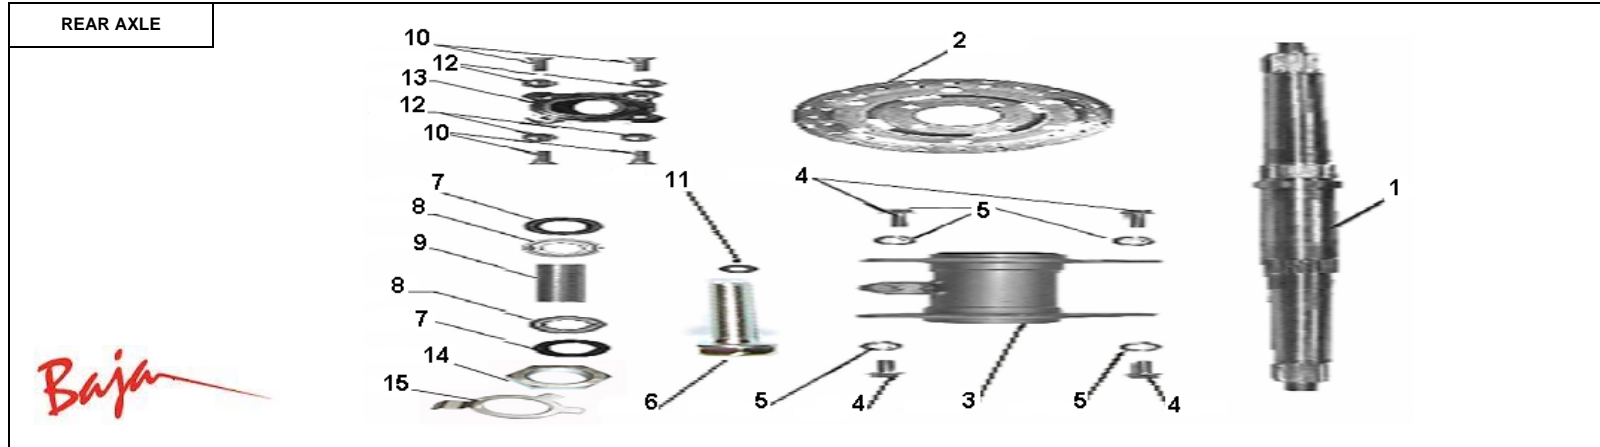

Item No.	Part No.	UPC Number	Description	Baja Description	Qty Shipped per order	Qty.
1	BA90-178	883099050787	REAR AXLE		1	1
2	BA90-179	883099050794	BRAKE DISH		1	1
3	BA90-180	883099050800	BEARING SEAT		1	1
4	BA90-181	883099050817	BOLT M10-1.25X25, FLANGE (FT)		4	4
5	BA90-182	883099050824	NUT M10-1.25X10, FLANGE SELF LOCK		4	4
6	BA90-183	883099050831	FLANGE BOLT		1	1
7	BA90-184	883099050848	OIL SEAL (φ40×φ62×φ12)		1	2
8	BA90-185	883099050855	BEARING (φ35×φ62×φ14)		1	2
9	BA90-186	883099050862	SPACER		1	1
10	BA90-187	883099050879	BOLT M8-1.25X30, HEX (FT)		2	4
11	BA90-188	883099050886	NUT M8-1.25X9, FLANGE SELF LOCK		1	1
12	BA90-189	883099050893	NUT M8-1.25X9, FLANGE SELF LOCK		2	4
13	BA90-190	883099050909	BRAKE DISH JIONT		1	1
14	BA90-608	883099096204	NUT M33*1.5		1	1
15	BA90-609	883099096211	WASHER,STOPPING LOOSENESS		1	1