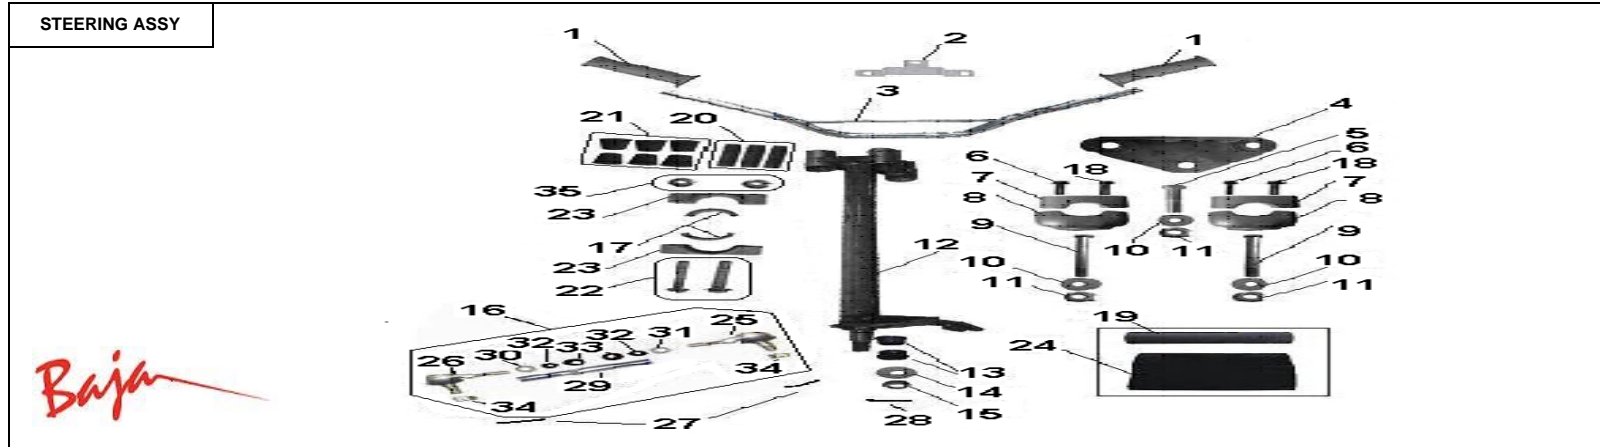

Item No.	Part No.	UPC Number	Description	Baja Description	Qty Shipped per order	Qty.
33	BA90-595	883099096075	WASHER 10		2	4
34	BA90-596	883099096082	CHANNEL NUT M10		2	4
35	BA90-597	883099096099	FLANGE NUT M8		2	2