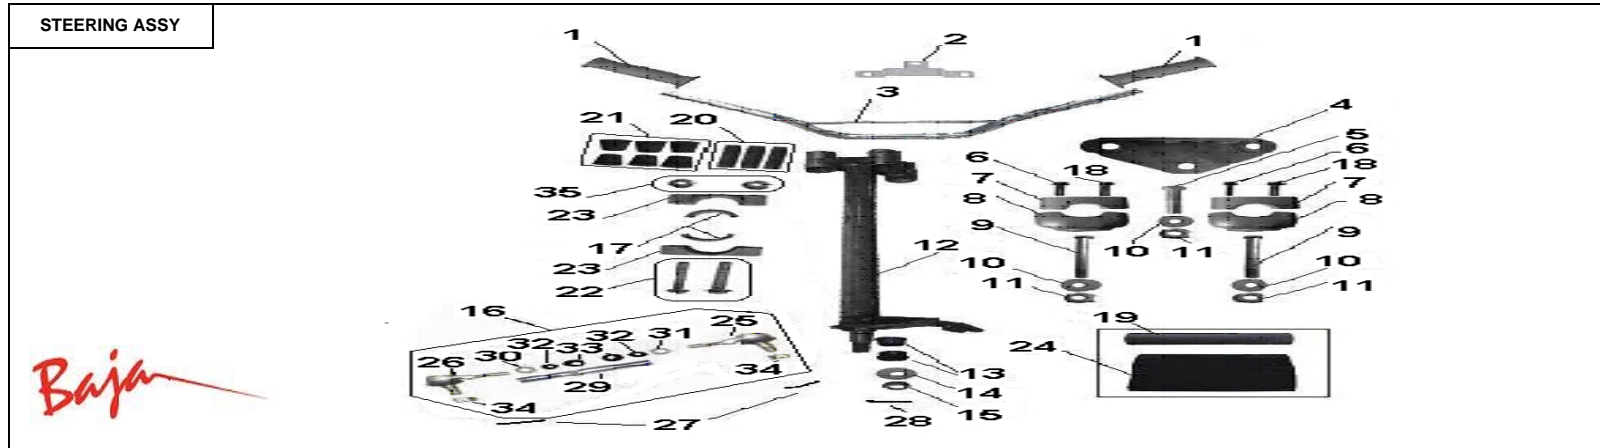

Item No.	Part No.	UPC Number	Description	Baja Description	Qty Shipped per order	Qty.
1	BA90-131	883099050312	GRIP, HANDLEBAR		1	2
2	BA90-132	883099050329	BRACKET, HANDLEBAR LID		1	1
3	BA90-133	883099050336	HANDLEBAR		1	1
4	BA90-134	883099050343	PLATE, STEERING SHAFT LOCATING		1	1
5	BA90-135	883099050350	BOLT M10-1.25X80, FLANGE (PT)		1	1
6	BA90-136	883099050367	BOLT M8-1.25X25, ALLEN		2	2
7	BA90-137	883099050374	HOLDER, HANDLEBAR UPPER		1	2
8	BA90-138	883099050381	HOLDER, HANDLEBAR LOWER		1	2
9	BA90-139	883099050398	BOLT M10-1.25X100, HEX (PT)		2	2
10	BA90-140	883099050404	WASHER M10X26X2, PLATE		3	3
11	BA90-141	883099050411	NUT M10-1.25X11, FLANGE SELF LOCK		3	3
12	BA90-142	883099050428	STEERING SHAFT ASSEMBLY		1	1
13	BA90-143	883099050435	YOKE, NYLON		2	2
14	BA90-144	883099050442	WASHER M12X30X2, PLATE		1	1
15	BA90-145	883099050459	NUT M12-1.25X12, FLANGE SELF LOCK		1	1
16	BA90-146	883099050466	TIE-ROD ASSEMBLY, STEERING		1	2