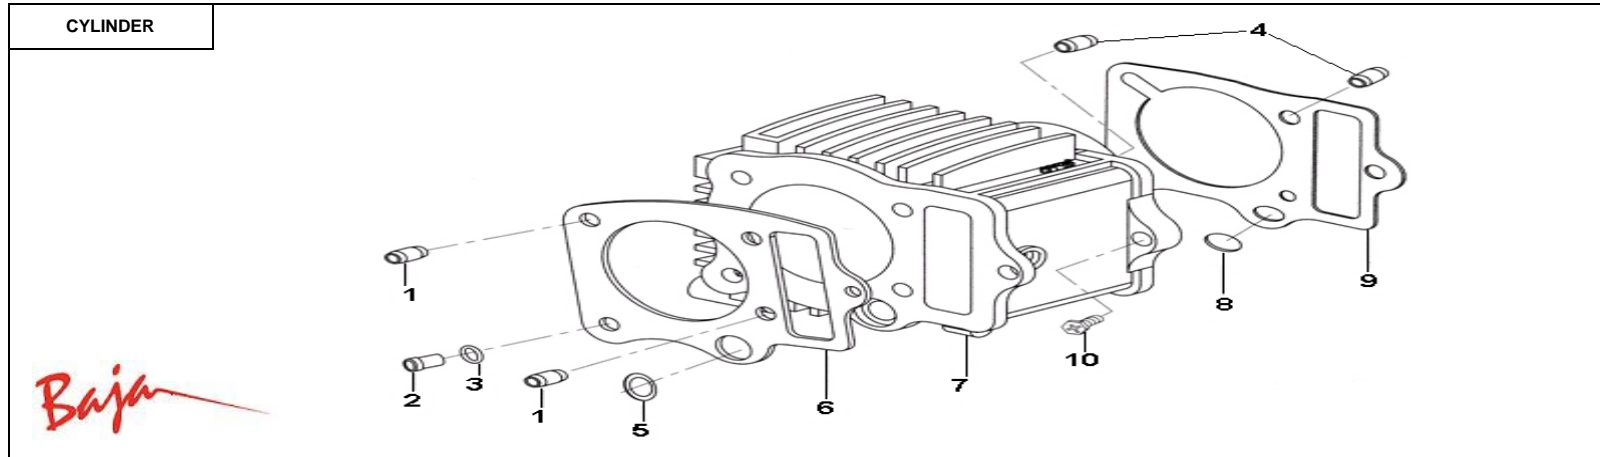

Item No.	Part No.	UPC Number	Description	Baja Description	Qty Shipped per order	Qty.
1	BA90-326	883099052262	LOCATING PIN $\phi 8 \times 14$		2	2
2	BA90-327	883099052279	BUSHING, T		1	1
3	BA90-328	883099052286	GASKET 11.5*9*1.5		1	1
4	BA90-325	883099052255	LOCATING PIN $\phi 8 \times 12$		2	2
5	BA90-330	883099052309	GASKET 15*18*2.4		1	1
6	BA90-279	883099051791	GASKET, CYLINDER HEAD		1	1
7	BA90-320	883099052200	CYLINDER		1	1
8	BA90-331	883099052316	GASKET 11*16*2.4		1	1
9	BA90-321	883099052217	GASKET, CYLINDER		1	1
10	BA90-324	883099052248	BOLT M6-1.0X25, FLAT (FT)		1	1
#	BA90-329	883099052293	BUSHING		1	1