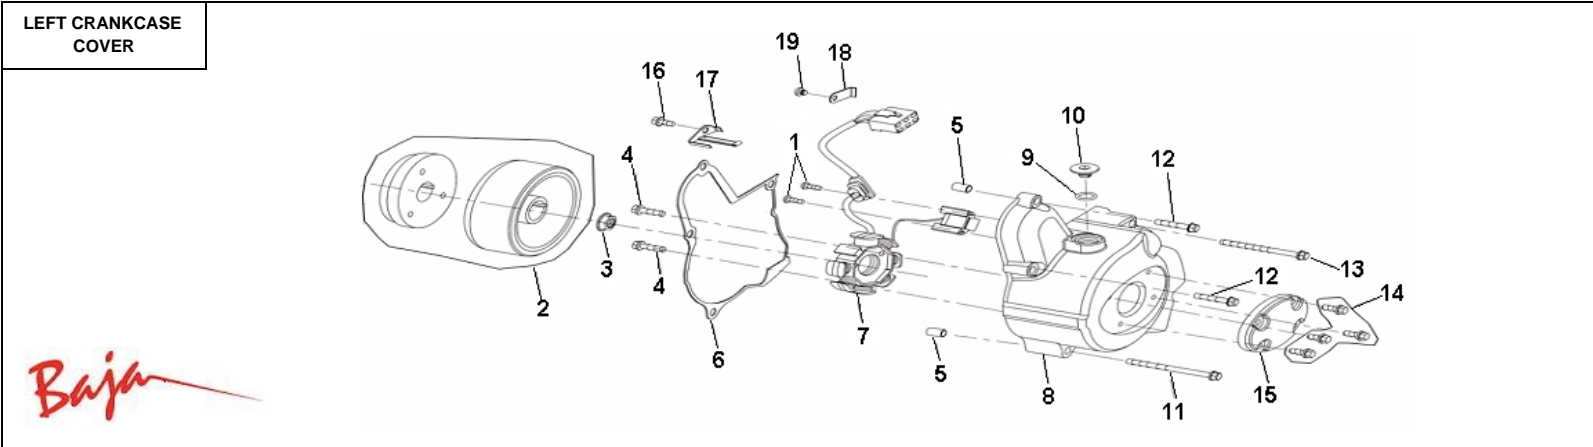

Item No.	Part No.	UPC Number	Description	Baja Description	Qty Shipped per order	Qty.
#	BA90-380	883099052804	BOLT M6-1.0X10, HEX (FT)		1	1
#	BA90-397	883099052972	DIRECTION, SIGNAL		1	1