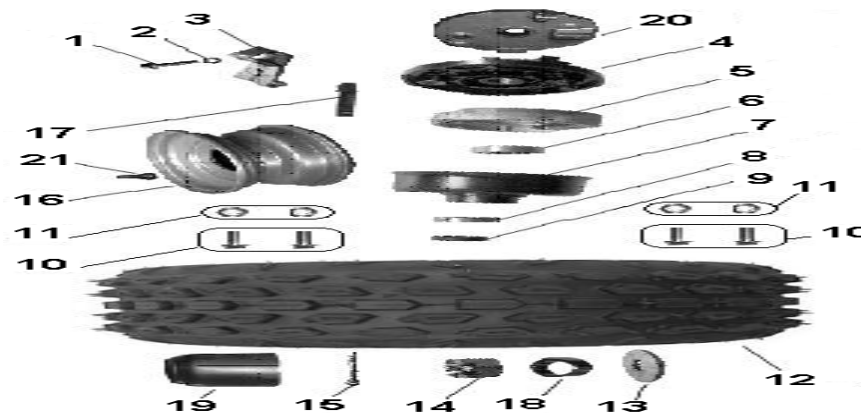

FRONT RIM AND TIRE

Item No.	Part No.	UPC Number	Description	Baja Description	Qty Shipped per order	Qty.
16	BA90-218	883099051180	RIM, FRONT		1	2
17	BA90-219	883099051197	ARM, BRAKE		1	2
18	BA90-220	883099051203	BUSHING		1	2
19	BA90-221	883099051210	DUST COVER, HUB		1	2
20	BA90-222	883099051227	PLATE, BRAKE SHOE RIGHT		1	1
21	BA90-223	883099051234	STEM, VALVE		1	2