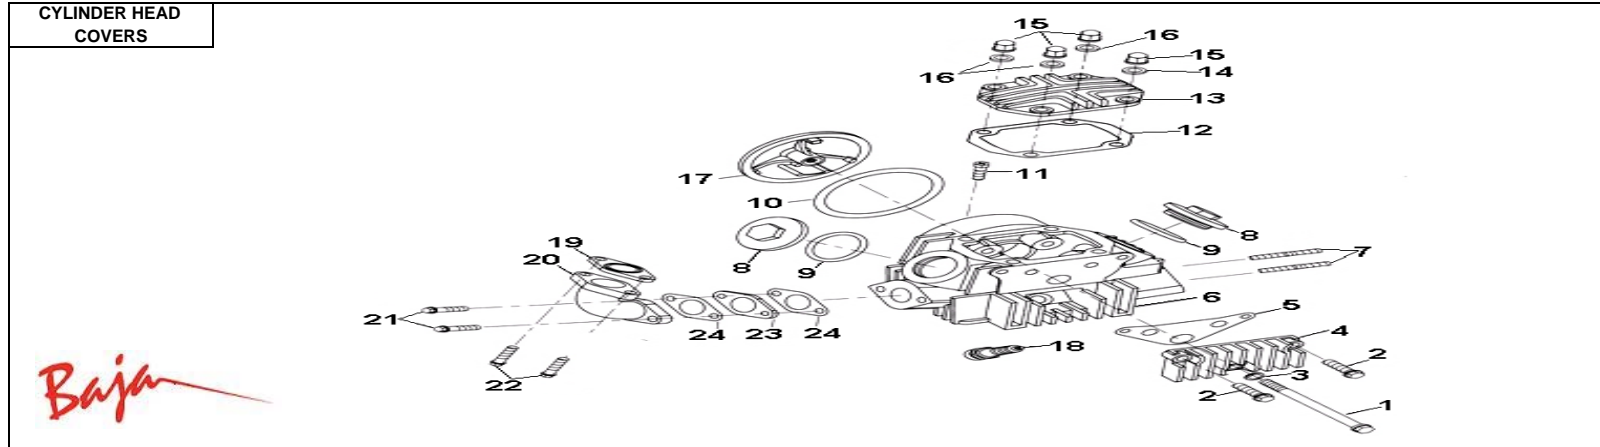

Item No.	Part No.	UPC Number	Description	Baja Description	Qty Shipped per order	Qty.
1	BA90-275	883099051753	BOLT M6-1.0X110, FLANGE (PT)		1	1
2	BA90-276	883099051760	BOLT M6-1.0X20, FLANGE (FT)		2	2
3	BA90-273	883099051739	WASHER		1	1
4	BA90-264	883099051647	COVER, CYLINDER HEAD RIGHT		1	1
5	BA90-268	883099051685	GASKET, RIGHT CYLINDER HEAD SIDE COVER		1	1
6	BA90-278	883099051784	HEAD, CYLINDER		1	1
7	BA90-282	883099051821	STUD BOLT M6-1.0X32		2	2
8	BA90-266	883099051661	COVER, VALVE CHAMBER		1	2
9	BA90-274	883099051746	O RING 31.5X3.55		1	2
10	BA90-269	883099051692	GASKET, LEFT CYLINDER HEAD SIDE COVER		1	1
11	BA90-283	883099051838	BOLT M6-1.0X20, HEX (FT)		1	1
12	BA90-267	883099051678	GASKET, CYLINDER HEAD COVER		1	1
13	BA90-263	883099051630	COVER, CYLINDER HEAD		1	1
14	BA90-272	883099051722	WASHER M6X14X2, PLATE COPPER		1	1
15	BA90-270	883099051708	WASHER M6X12X1, PLATE		4	4
16	BA90-271	883099051715	WASHER M6X14X2, PLATE COPPER		3	3