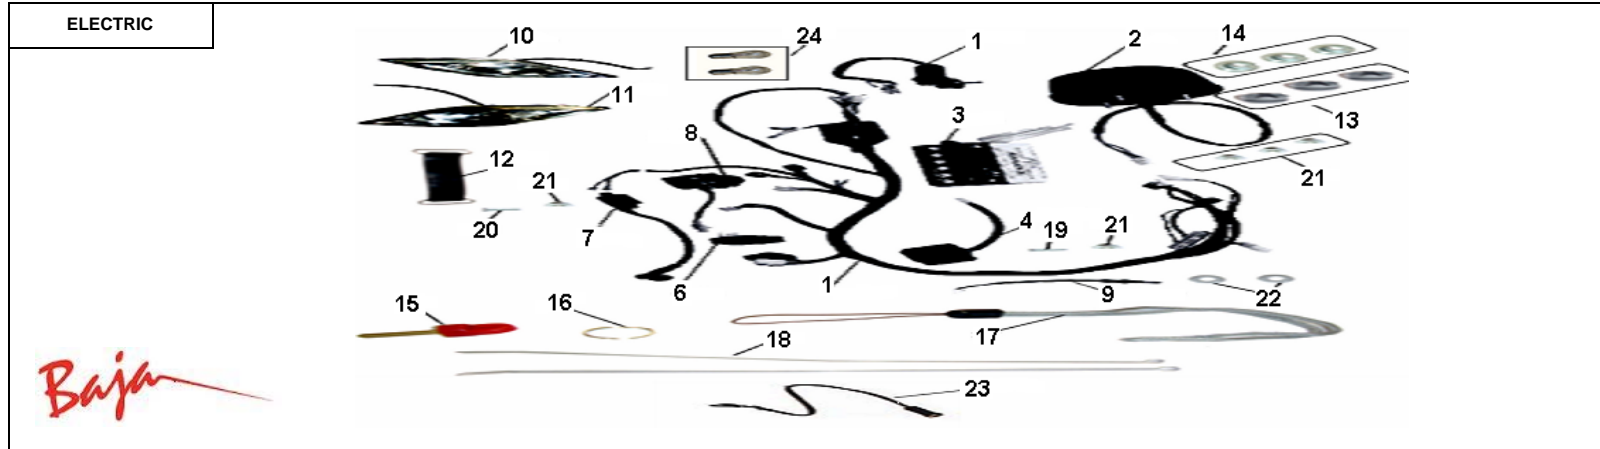

Item No.	Part No.	UPC Number	Description	Baja Description	Qty Shipped per order	Qty.
15	BA90-353	883099052538	KEY, PULL STOP SWITCH		1	1
16			CLIP, KEY		1	1
17	BA90-619	883099096310	LANYARD		1	1
18	BA90-620	883099096327	BAND		5	20
19	BA90-621	883099096334	BOLT M6-1.0X15, ROUND (FT)		1	1
20	BA90-622	883099096341	BOLT M6-1.0X25, ROUND (FT)		1	1
21	BA90-623	883099096358	NUT M6-1.0X6, FLANGE SPRING LOCK		2	2
22	BA90-624	883099096365	WASHER M11X16X3, O-RING		2	2
23	BA90-673	883099146244	NEUTRAL LIGHT		1	1
33	WD90-399	842645034053	BULB, HEADLIGHT		1	2