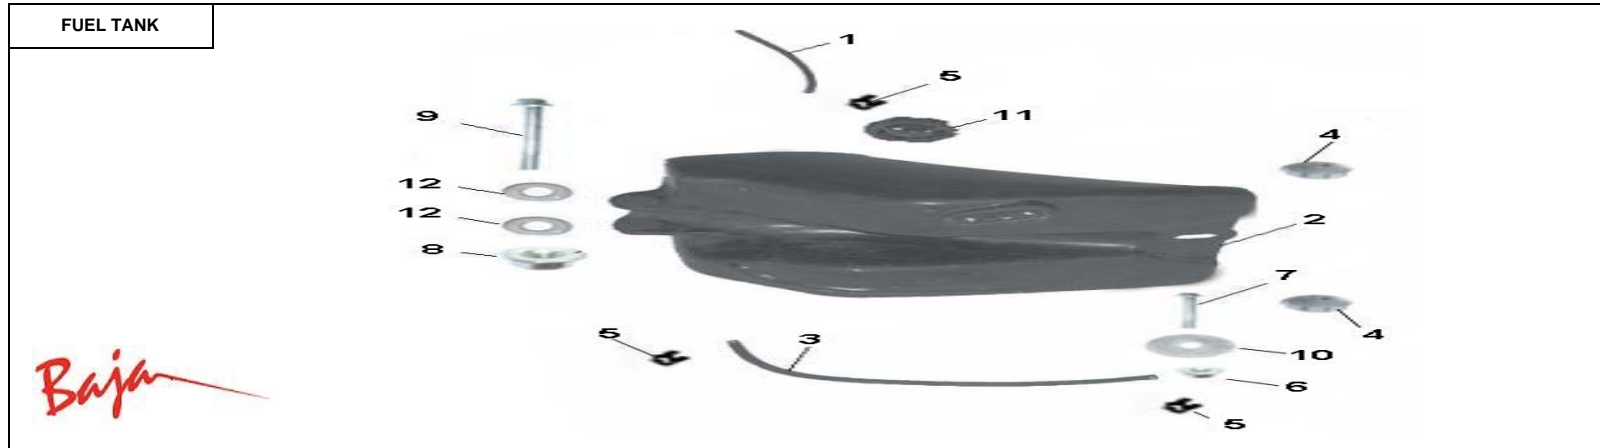

Item No.	Part No.	UPC Number	Description	Baja Description	Qty Shipped per order	Qty.
1	BA90-175	883099050756	VENT TUBE, FUEL CAP		1	1
2	BA90-176	883099050763	TANK, FUEL		1	1
3	BA90-177	883099050770	TUBE, FUEL		1	1
4	BA90-599	883099096112	ABSORBER, RUBBER		2	2
5	BA90-600	883099096129	CLIP, FUEL TANK		3	3
6	BA90-601	883099096136	FLANGE NUT M6		1	1
7	BA90-602	883099096143	FLANGE BOLT M6×35		1	1
8	BA90-603	883099096150	FLANGE NUT M8		1	1
9	BA90-604	883099096167	FLANGE BOLT M8×85		1	1
10	BA90-605	883099096174	WASHER 6*38		1	1
11	BA90-606	883099096181	CAP, FUEL TANK		1	1
12	BA90-607	883099096198	WASHER 8		2	2