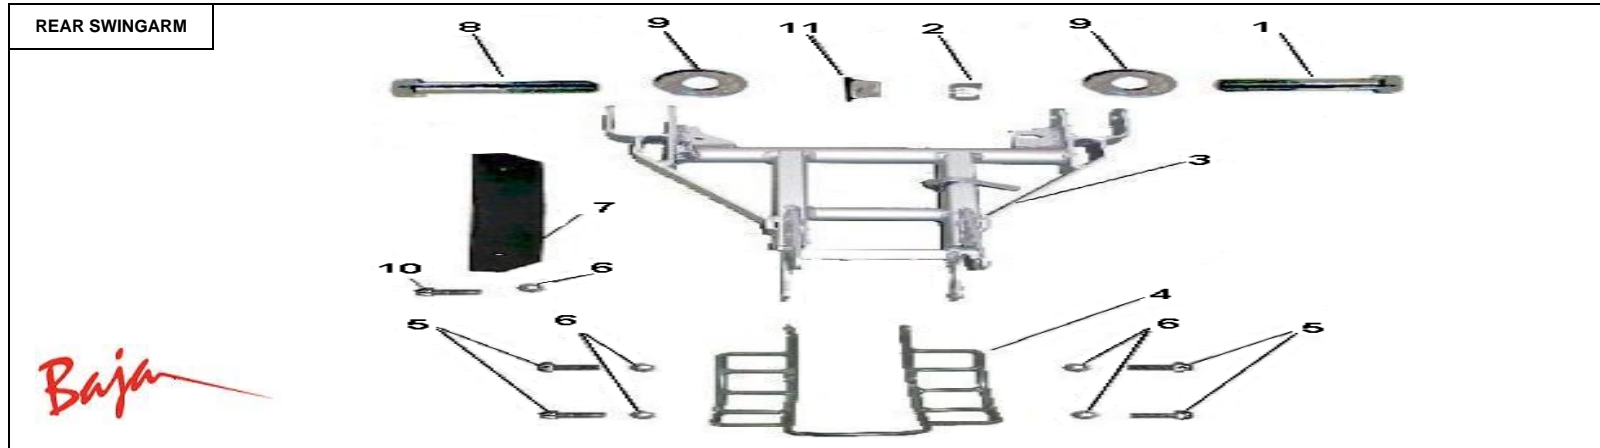

Item No.	Part No.	UPC Number	Description	Baja Description	Qty Shipped per order	Qty.
1	BA90-125	883099050251	BOLT M14-1.5X60, HEX (PT)		2	2
2	BA90-126	883099050268	NUT		2	2
3	BA90-127	883099050275	SWING ARM, REAR		1	1
4	BA90-128	883099050282	COVER, DISC BRAKE PROTECTION		1	1
5	BA90-129	883099050299	BOLT M6-1.0X20, FLANGE (FT)		4	4
6	BA90-130	883099050305	NUT M6-1.0X6, FLANGE SPRING LOCK		4	4
7	BA90-583	883099095955	PROTECTOR, CHAIN		1	1
8	BA90-584	883099095962	BOLT		1	1
9	BA90-585	883099095979	WASHER 14		2	2
10	BA90-129	883099050299	BOLT		4	4
11	BA90-586	883099095986	SELF-LOCKED NUT M14*1.5		1	1