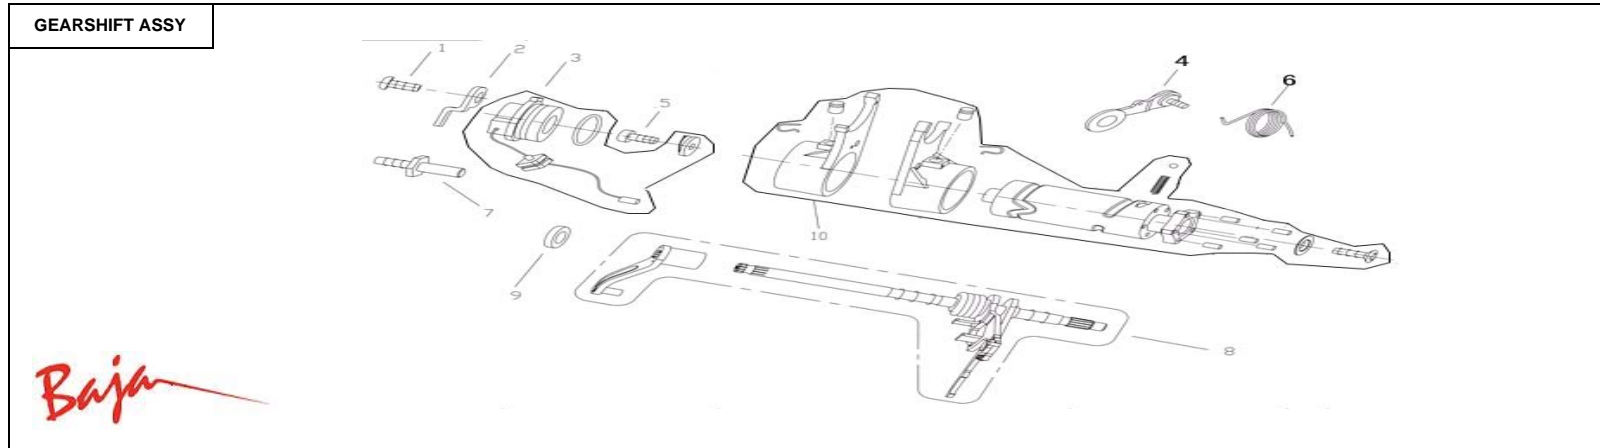

Item No.	Part No.	UPC Number	Description	Baja Description	Qty Shipped per order	Qty.
1	BA90-443	883099053436	BOLT M6X12		1	1
2	BA90-442	883099053429	ROD. ASSY, CLUTCH		1	1
4	BA90-433	883099147319	STOPPER, GEAR SHIFT DRUM		1	1
5	BA90-439	883099053399	BOLT M6-1.0X18, FLANGE (FT)	AVAILABLE WITH	1	1
6	BA90-434	883099053344	SPRING, LOCATING PLATE		1	1
7	BA90-436	883099053368	BOLT, RETURN SPRING		1	1
8	BA90-435	883099053351	GEARSHIFT ASSEMBLY		1	1
9	BA90-438	883099053382	SEAL 11.6X24X10, OIL	AVAILABLE WITH	1	1
#	BA90-444	883099053443	BOLT M6-1.0X14, FLANGE (FT)		1	1
#	BA90-445	883099053450	CAM, POSITION		1	1
#	BA90-446	883099053467	PIN SCREW ϕ 4x14.1		2	5
#	BA90-447	883099053474	SPREADER, FORK GEAR		2	2
#	BA90-448	883099053481	BOLT M6-1.0X20, HEX (FT)		1	1
#	BA90-449	883099053498	GUIDE, PIN		2	2
#	BA90-450	883099053504	SPRING, CLAMP		2	2
#	BA90-437	883099053375	CONTACTOR, GEARSHIFT	AVAILABLE WITH	1	1
#	BA90-432	883099053320	CAM, GEARSHIFT	AVAILABLE WITH	1	1