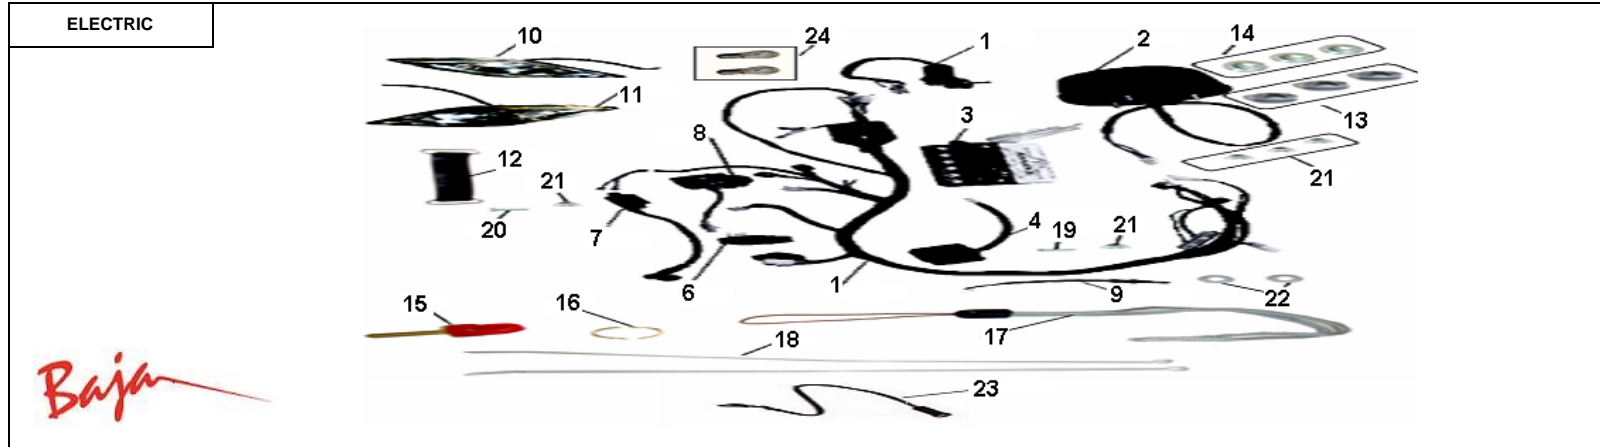

Item No.	Part No.	UPC Number	Description	Baja Description	Qty Shipped per order	Qty.
1	BA90-246	883099051463	LOCK SWITCH WITH KEYS (4 WIRES, 4 CONNECTORS)(OPP-HM)		1	1
2	BA90-247	883099051470	TAILLIGHT		1	1
3	20-01-9001	883099139161	BATTERY (YB7L-B-FP)		1	1
3	90-01-9001	842645000904	BATTERY (YB7L-B) DRY		1	1
4	BA90-249	883099051494	RECTIFIER		1	1
5	BA90-250	883099051500	WIRING HARNESS, MAIN		1	1
6	BA90-251	883099051517	CDI & SPEEDLIMITER		1	1
6	STR125-300	883099000195	CDI		1	1
7	BA90-252	883099051524	COIL, IGNITION		1	1
8	BA90-253	883099051531	RELAY, STARTER		1	1
9	BA90-254	883099051548	SWITCH, PULL STOP		1	1
10	BA90-255	883099051555	HEADLIGHT, RIGHT		1	1
11	BA90-256	883099051562	HEADLIGHT, LEFT		1	1
12	BA90-616	883099096280	STRAP, BATTERY		1	1
13	BA90-617	883099096297	CUSHION, RUBBER		3	3
14	BA90-618	883099096303	SAPCER, TAILLIGHT		3	3