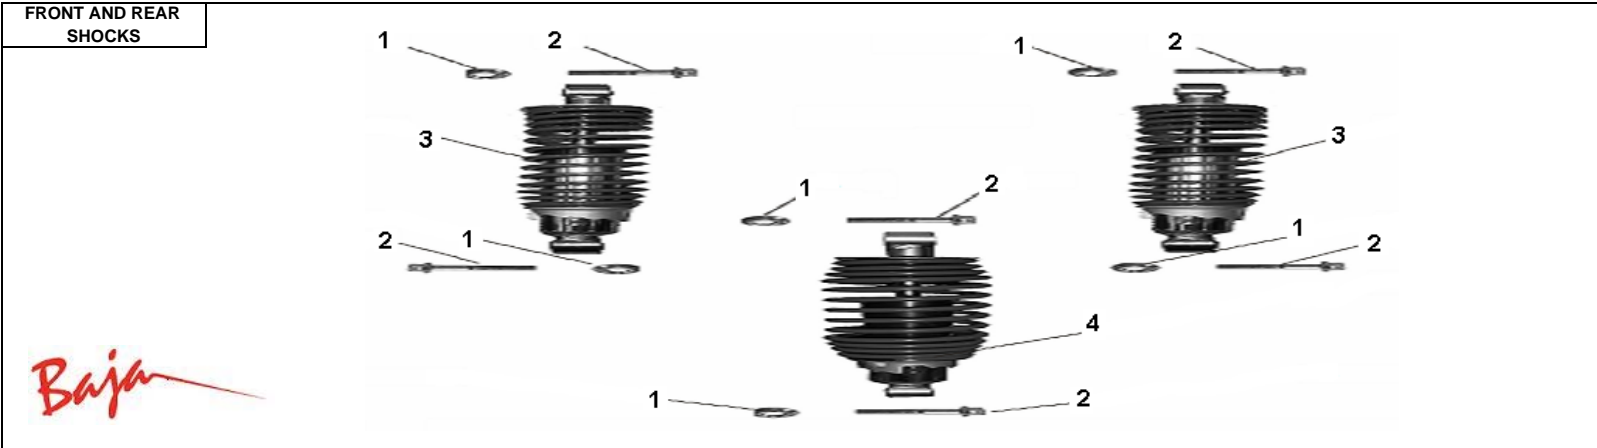

FRONT AND REAR SHOCKS

Item No.	Part No.	UPC Number	Description	Baja Description	Qty Shipped per order	Qty.
1	BA90-199	883099050992	NUT M10-1.25X11, FLANGE SELF LOCK		2	6
2	BA90-200	883099051005	BOLT M10-1.25X40, FLANGE (PT)		2	6
3	BA90-201	883099051012	SHOCK ABSORBER, FRONT		1	2
4	BA90-202	883099051029	SHOCK ABSORBER, REAR		1	1