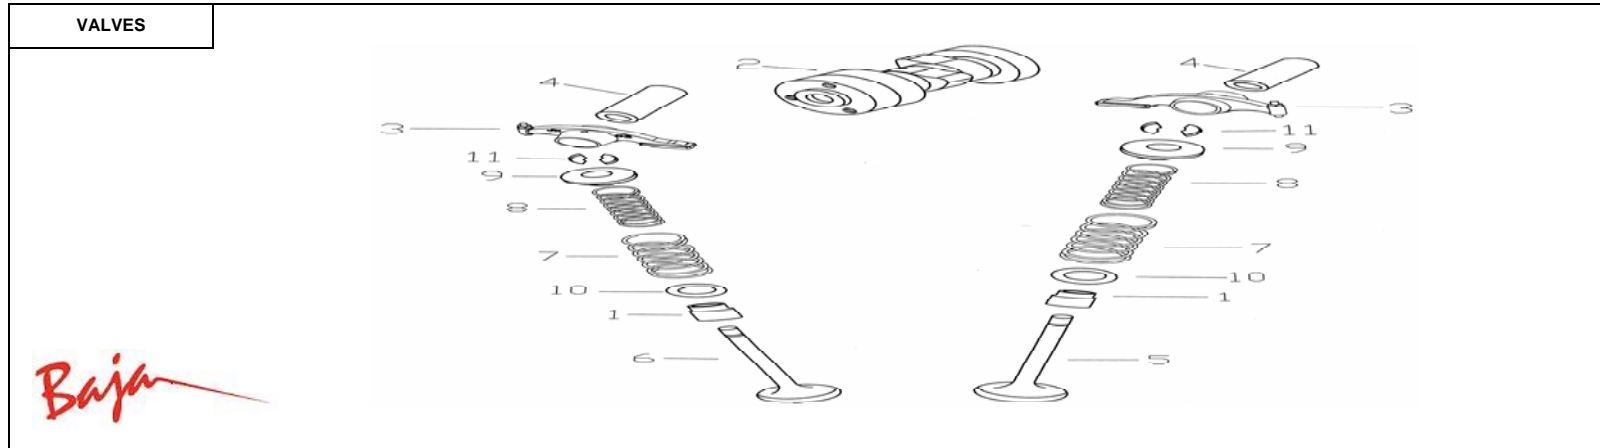

Item No.	Part No.	UPC Number	Description	Baja Description	Qty Shipped per order	Qty.
1	BA90-299	883099051999	SEAL, VALVE STEM GROUP		1	2
2	BA90-289	883099051890	CAMSHAFT		1	1
3	BA90-290	883099051906	ARM, VALVE		1	2
4	BA90-291	883099051913	SHAFT, ROCKER ARM		1	2
5	BA90-300	883099052002	VALVE, INTAKE		1	1
6	BA90-301	883099052019	VALVE, EXHAUST		1	1
7	BA90-297	883099051975	SPRING, VALVE OUTER		1	2
8	BA90-296	883099051968	SPRING, VALVE INNER		1	2
9	BA90-295	883099051951	RETAINER, VALVE SPRING		1	2
10	BA90-298	883099051982	RETAINER, VALVE SPRING OUTER		1	2
11	BA90-294	883099051944	LOCK, VALVE		2	4