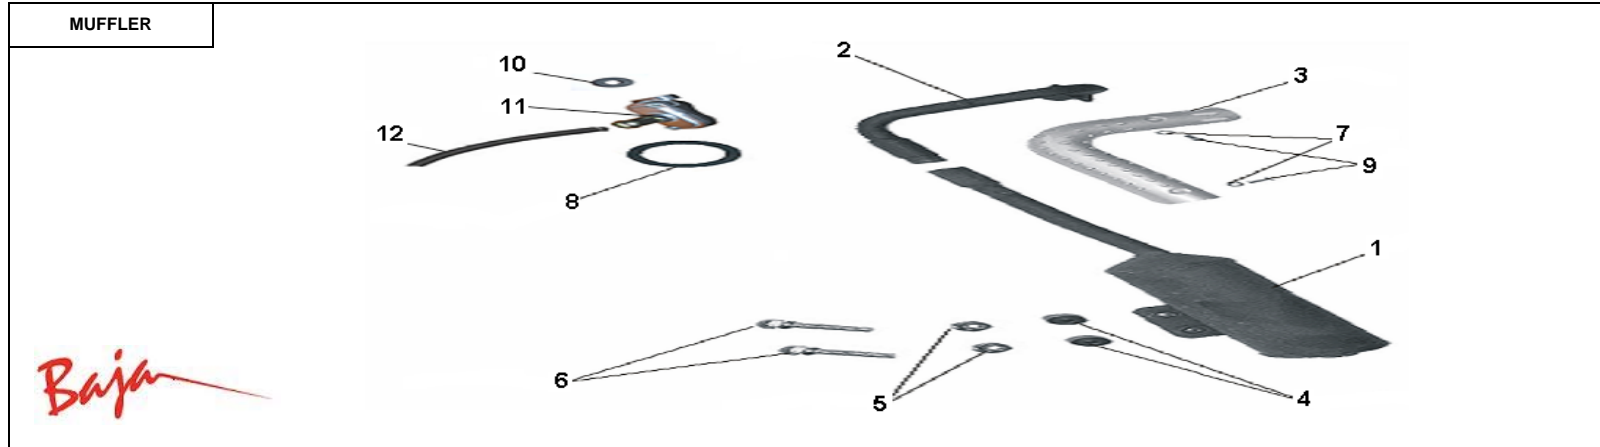

Item No.	Part No.	UPC Number	Description	Baja Description	Qty Shipped per order	Qty.
1	BA90-236	883099051364	MUFFLER, REAR		1	1
1	BA90-667	883099146183	MUFFLER, REAR	EPA PARTS		
2	BA90-237	883099051371	EXHAUST, FRONT		1	1
2	BA90-668	883099146190	EXHAUST, FRONT	EPA PARTS		
3	BA90-238	883099051388	SHIELD, EXHAUST PIPE		1	1
4	BA90-239	883099051395	BUSHING, SHOCK ABSORBING		2	2
5	BA90-240	883099051401	NUT M8-1.25X9, FLANGE SELF LOCK		2	2
6	BA90-241	883099051418	BOLT M8-1.25X35, FLANGE (PT)		2	2
7	BA90-242	883099051425	WASHER M6X10X2, SPRING		2	2
8	BA90-243	883099051432	GASKET, EXHAUST		1	1
#	BA90-669	883099146206	SEAL GASKET	EPA PARTS		
9	BA90-244	883099051449	BOLT M6-1.0X15, ROUND (FT)		2	2
10	BA90-670	883099146213	LEADWASHER	EPA PARTS	1	1
11	BA90-671	883099146220	AIR VALVE	EPA PARTS	1	1
12	BA90-672	883099146237	CONNECTED HOSE	EPA PARTS	1	1