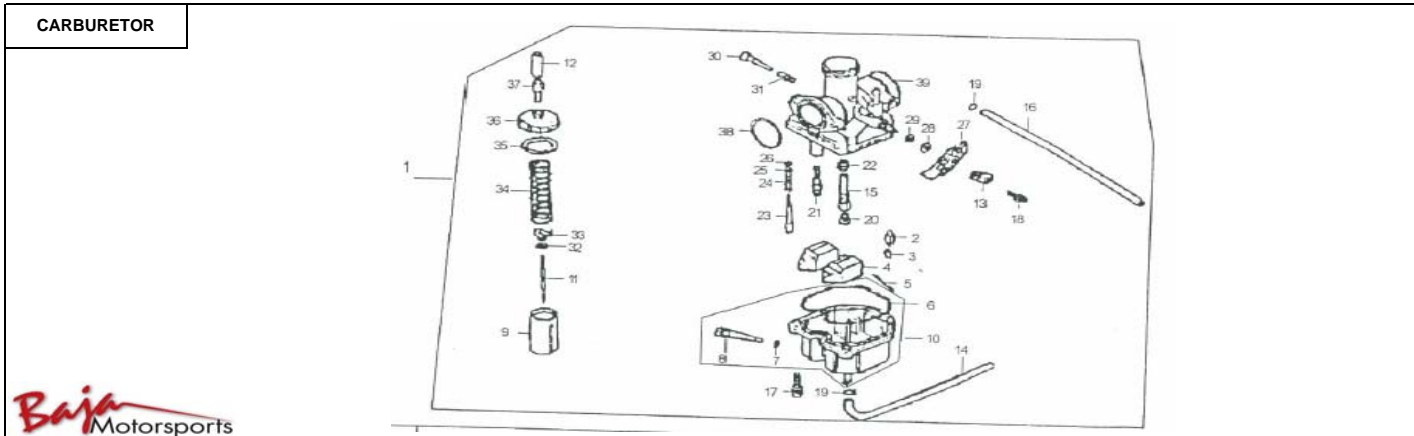

Item No.	Part No.	UPC Number	Description	Baja Description	Qty Shipped per order	Qty.
17			SCREW	AVAILABLE WITH PART 125-250		3
18			SCREW	AVAILABLE WITH PART 125-250		1
19			CONNECTING RING	AVAILABLE WITH PART 125-250		2
20			MAIN FUEL OIL HOLE	AVAILABLE WITH PART 125-250		1
21			IDLE SPEED PIPE	AVAILABLE WITH PART 125-250		1
22			NOZZLE	AVAILABLE WITH PART 125-250		1
23			ADJUSTING SCREW	AVAILABLE WITH PART 125-250		1
24			ADJUSTING SPRING	AVAILABLE WITH PART 125-250		1
25			WASHER	AVAILABLE WITH PART 125-250		1
26			O-RING	AVAILABLE WITH PART 125-250		1
27			HANDLE	AVAILABLE WITH PART 125-250		1
28			COVER	AVAILABLE WITH PART 125-250		1
29			WASHER	AVAILABLE WITH PART 125-250		1
30			ADJUSTING SCREW	AVAILABLE WITH PART 125-250		1
31			ADJUSTING SPRING	AVAILABLE WITH PART 125-250		1
32			ADJUSTING WASHER	AVAILABLE WITH PART 125-250		1