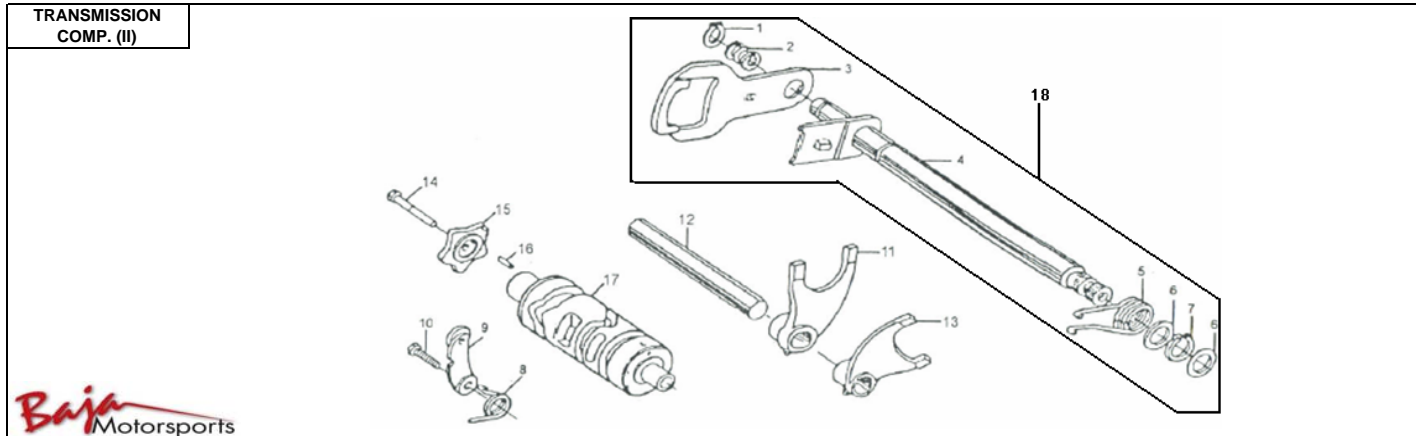

Item No.	Part No.	UPC Number	Description	Baja Description	Qty Shipped per order	Qty.
1	125-194	883099008122	CIRCLIP 12		1	1
2	125-195	883099008139	SPRING		1	1
3	125-196	883099008146	GEAR CHANGING PLATE		1	1
4	125-197	883099008153	GEARSHIFT SHAFT		1	1
5	125-198	883099008160	RETURN SPRING		1	1
6	125-199	883099008177	WASHER M14X20X1, PLATE		2	2
7	125-200	883099008184	CIRCLIP 14		1	1
8	125-201	883099008191	SPRING, LOCATING PLATE		1	1
9	125-202	883099008207	LOCATING PLATE ASSY		1	1
10	125-203	883099008214	BOLT M6-1.0X20, HEX (FT)		1	1
11	125-204	883099008221	FORK, GEARSHIFT III		1	1
12	125-205	883099008238	FORK SHAFT, GEARSHIFT		1	1
13	125-206	883099008245	FORK I		1	1
14	125-207	883099008252	BOLT M6-1.0X25, HEX (FT)		1	1
15	125-208	883099008269	STAR SHAPE FORK PLATE		1	1
16	125-209	883099008276	PIN SHAFT		1	1