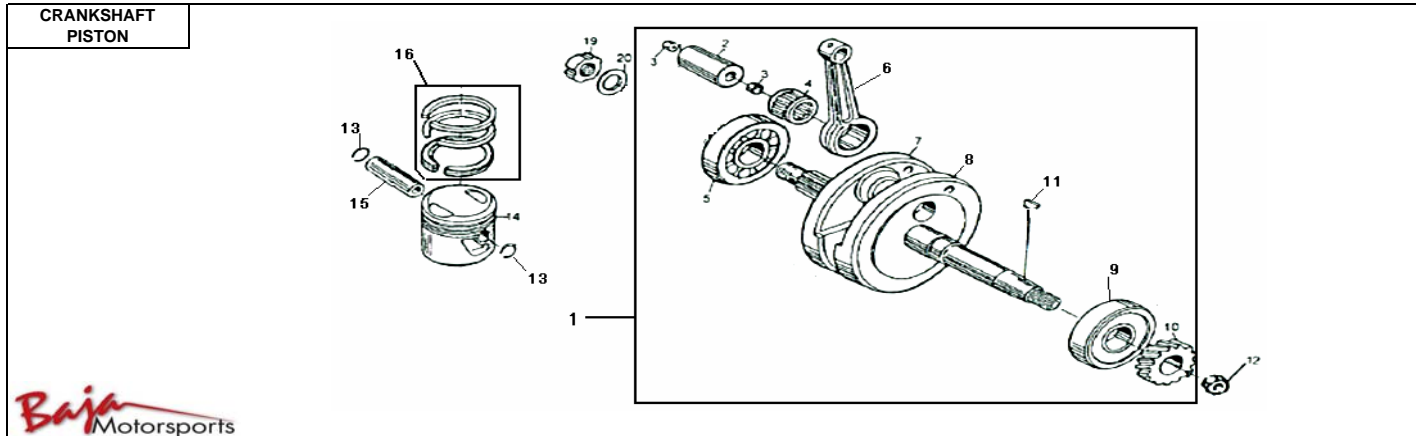

Item No.	Part No.	UPC Number	Description	Baja Description	Qty Shipped per order	Qty.
1	125-081	883099007675	CRANKSHAFT ASSEMBLY (2,3,4,5,6,7,8,9,10)	CRANKSHAFT ASSEMBLY (2,3,4,5,6,7,8,9,10)	1	1
2	125-082	883099058523	CRANK PIN	AVAILABLE WITH PART 125-081	1	1
3			PLUG, CRANK PIN	AVAILABLE WITH PART 125-081		2
4	125-084	883099058530	NEEDLE BEARING	AVAILABLE WITH PART 125-081	1	1
5	125-085	883099058547	ROLLING BEARING	AVAILABLE WITH PART 125-081	1	1
6	125-086	883099058554	CONNECTING ROD	AVAILABLE WITH PART 125-081	1	1
7	125-087	883099058561	*R. CRANK	AVAILABLE WITH PART 125-081	1	1
8	125-088	883099058578	*L. CRANK	AVAILABLE WITH PART 125-081	1	1
9	125-089	883099058585	ROLLING BEARING 63283	AVAILABLE WITH PART 125-081	1	1
10	125-090	883099104633	DRIVEN TIMING GEAR	AVAILABLE WITH PART 125-081	1	1
11	125-091	883099007682	SEMI CIRCULAR KEY	AVAILABLE WITH PART 125-081	1	1
12	125-092	883099007699	NUT M12-1.25X11, FLANGE SPRING LOCK		1	1
13	125-093	883099007705	CIRCLIP, PISTON PIN		2	2
14	125-094	883099007712	PISTON, 125cc		1	1
14	150-094	883099143410	PISTON, 150cc		1	1
15	125-095	883099007729	PISTON PIN, 125cc		1	1