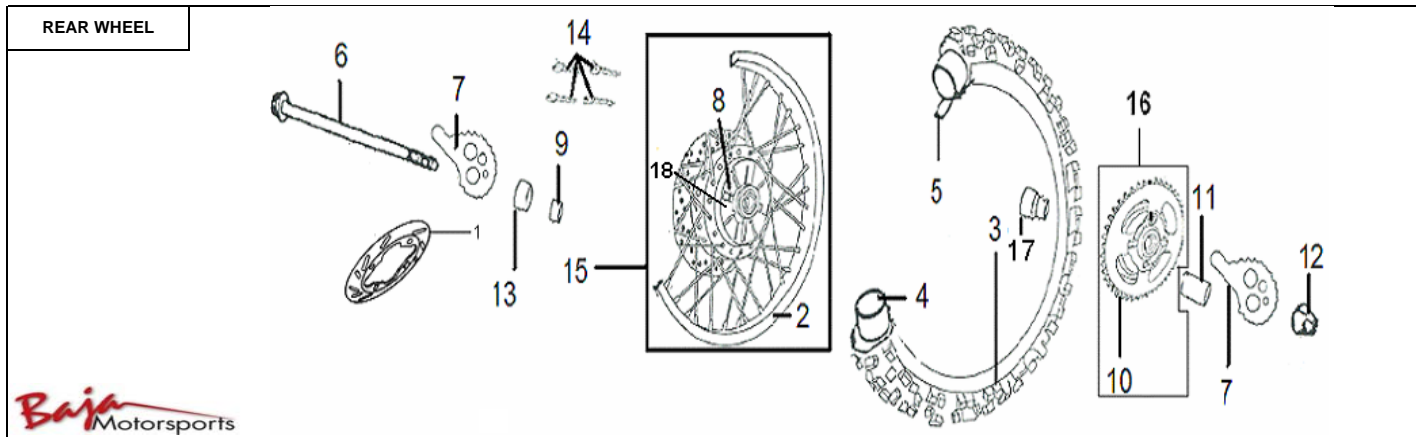

Item No.	Part No.	UPC Number	Description	Baja Description	Qty Shipped per order	Qty.
1	125-359	883099009402	FRONT RIM ASSY (2,8,13) 19 X 1.40	FRONT RIM ASSY (2,8,13) 19 X 1.40	1	1
2	125-360		FRONT SPOKE ASSY	AVAILABLE WITH PART 125-359		1
3	125-361	883099009419	BOLT M12-1.25X200, FLANGE (PT)		1	1
4	125-362	883099009426	TUBE, FRONT WHEEL		1	1
5	125-363	883099009433	TIRE, FRONT WHEEL 70/100-19		1	1
6	125-364	883099009440	FRONT BRAKE		1	1
7	125-365	883099009457	BOLT M6-1.0X10, ALLEN (FT)		4	4
8	125-366		RIM, FRONT WHEEL 1.4X19	AVAILABLE WITH PART 125-359		1
9	125-367	883099009464	NUT M12-1.25X12, CASTLE		1	1
10	125-368	883099009471	RUBBER GASKET, FRONT WHEEL		1	1
11	125-369	883099009488	L. BUSH		1	1
12	125-370	883099009495	R. BUSH		1	1
13			FRONT HUB	FRONT HUB		1