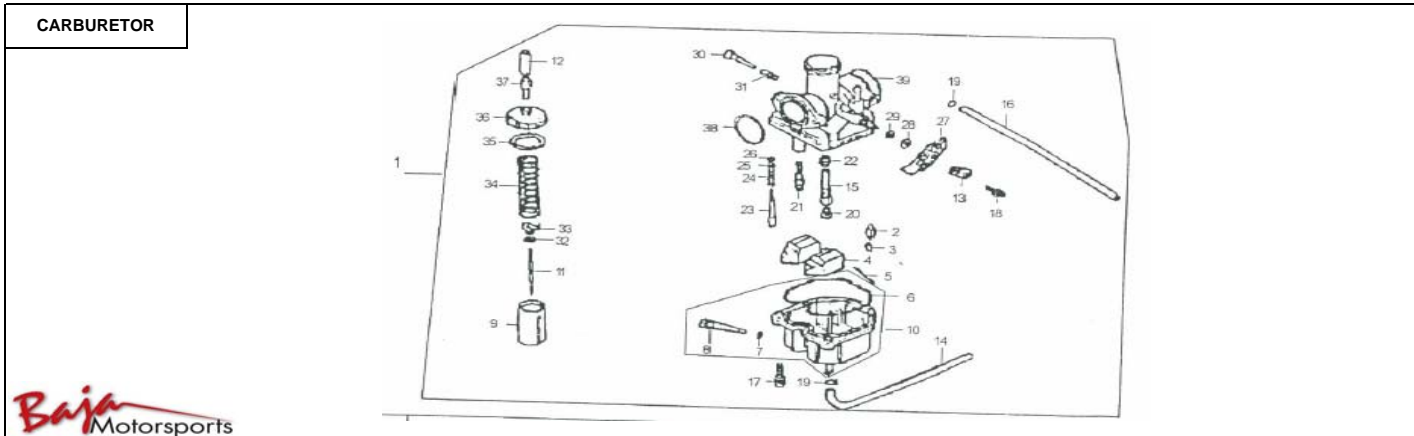

Item No.	Part No.	UPC Number	Description	Baja Description	Qty Shipped per order	Qty.
1	125-250	883099056215	CARBURETOR ASSY		1	1
2			FLOAT NEEDLE SET	AVAILABLE WITH PART 125-250		1
3			SPRING	AVAILABLE WITH PART 125-250		1
4			FLOAT	AVAILABLE WITH PART 125-250		1
5			PIN	AVAILABLE WITH PART 125-250		1
6			SEAL	AVAILABLE WITH PART 125-250		1
7			O-RING	AVAILABLE WITH PART 125-250		1
8			SCREW	AVAILABLE WITH PART 125-250		1
9			OIL PIN SET	AVAILABLE WITH PART 125-250		1
10			FLOAT COVER	AVAILABLE WITH PART 125-250		1
11			OIL PIN	AVAILABLE WITH PART 125-250		1
12			SLEEVE, DUSTPROOF	AVAILABLE WITH PART 125-250		1
13			LIMIT PLATE	AVAILABLE WITH PART 125-250		1
14			DRAIN PIPE	AVAILABLE WITH PART 125-250		1
15			MAIN PIPE	AVAILABLE WITH PART 125-250		1
16			AIR PIPE	AVAILABLE WITH PART 125-250		1