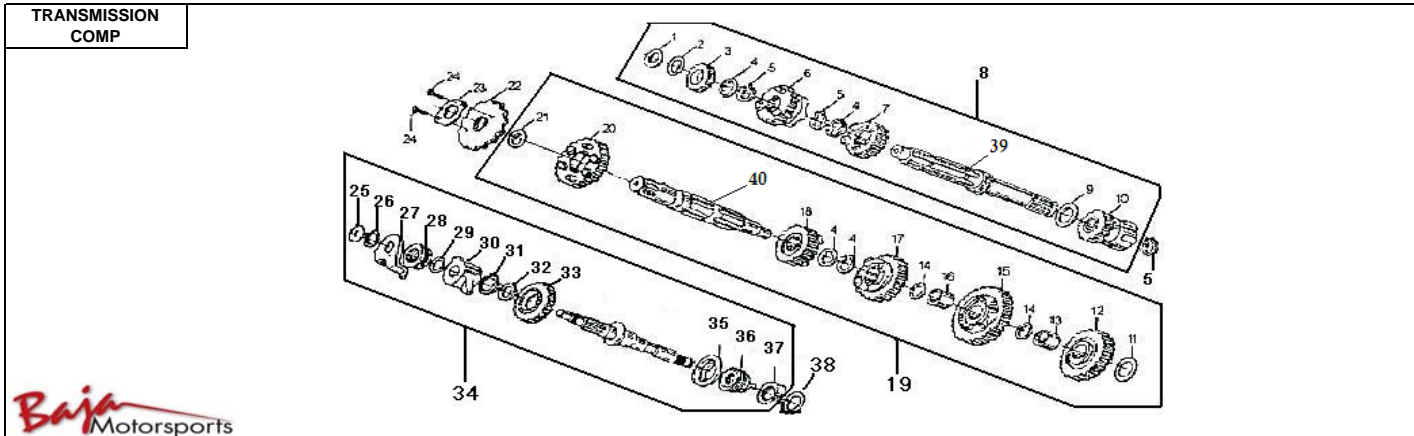

Item No.	Part No.	UPC Number	Description	Baja Description	Qty Shipped per order	Qty.
17			DRIVEN GEAR, 3RD	AVAILABLE WITH PART 125-175		1
18			DRIVEN GEAR 4TH	AVAILABLE WITH PART 125-175		1
19	125-175	883099008047	COUNTERSHAFT (4,11,12,13,14,15,16,17,18,20,21)		1	1
20			DRIVEN GEAR, 2ND	AVAILABLE WITH PART 125-175		1
21			WASHER	AVAILABLE WITH PART 125-175		1
22	125-178	883099008054	DRIVING SPROCKET		1	2
23	125-179	883099008061	PRESSURE PLATE, DRIVING SPROCKET		1	1
24	125-180	883099008078	BOLT M6-1.0X10, HEX (FT)		2	2
25			WASHER A	AVAILABLE WITH PART 125-190		1
26			SPRING CIRCLIP A	AVAILABLE WITH PART 125-190		1
27			GUIDE PLATE	AVAILABLE WITH PART 125-190		1
28			SPRING, FRICTION	AVAILABLE WITH PART 125-190		1
29			CIRCLIP, COUNTERSHAFT	AVAILABLE WITH PART 125-190		2
30			RATCHET, STARTING	AVAILABLE WITH PART 125-190		1
31			CIRCLIP	AVAILABLE WITH PART 125-190		1
32			WASHER B	AVAILABLE WITH PART 125-190		1