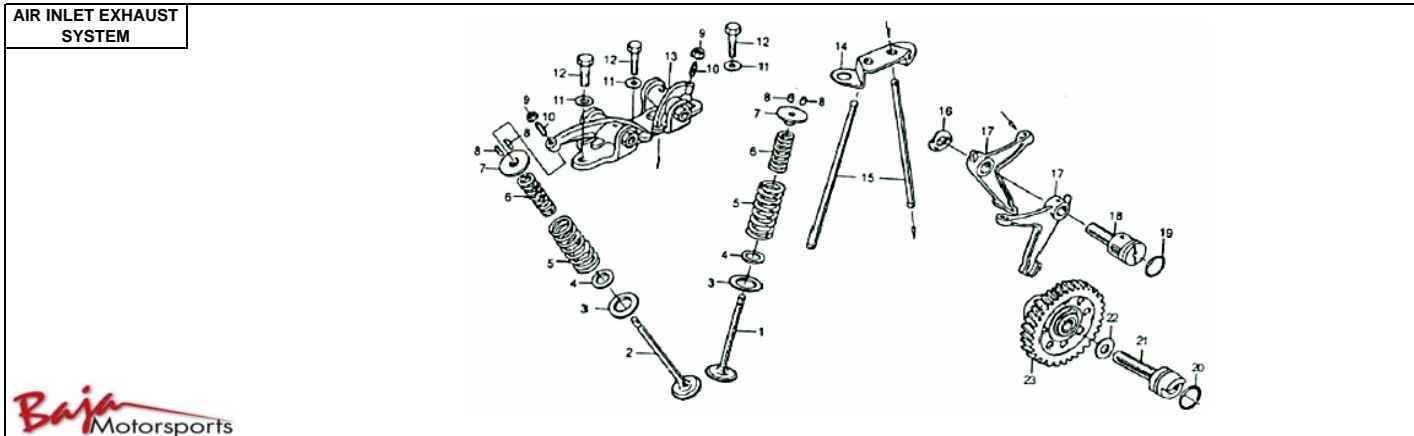

Item No.	Part No.	UPC Number	Description	Baja Description	Qty Shipped per order	Qty.
1	125-081	883099007675	CRANKSHAFT ASSEMBLY (2,3,4,5,6,7,8,9,10)	CRANKSHAFT ASSEMBLY (2,3,4,5,6,7,8,9,10)	1	1
2	125-082	883099058523	CRANK PIN	AVAILABLE WITH PART 125-081	1	1
3			PLUG, CRANK PIN	AVAILABLE WITH PART 125-081		2
4	125-084	883099058530	NEEDLE BEARING	AVAILABLE WITH PART 125-081	1	1
5	125-085	883099058547	ROLLING BEARING	AVAILABLE WITH PART 125-081	1	1
6	125-086	883099058554	CONNECTING ROD	AVAILABLE WITH PART 125-081	1	1
7	125-087	883099058561	*R. CRANK	AVAILABLE WITH PART 125-081	1	1
8	125-088	883099058578	*L. CRANK	AVAILABLE WITH PART 125-081	1	1
9	125-089	883099058585	ROLLING BEARING 63283	AVAILABLE WITH PART 125-081	1	1
10	125-090	883099104633	DRIVEN TIMING GEAR	AVAILABLE WITH PART 125-081	1	1
11	125-091	883099007682	SEMI CIRCULAR KEY	AVAILABLE WITH PART 125-081	1	1
12	125-092	883099007699	NUT M12-1.25X11, FLANGE SPRING LOCK		1	1
13	125-093	883099007705	CIRCLIP, PISTON PIN		2	2
14	125-094	883099007712	PISTON, 125cc		1	1
14	150-094	883099143410	PISTON, 150cc		1	1
15	125-095	883099007729	PISTON PIN, 125cc		1	1