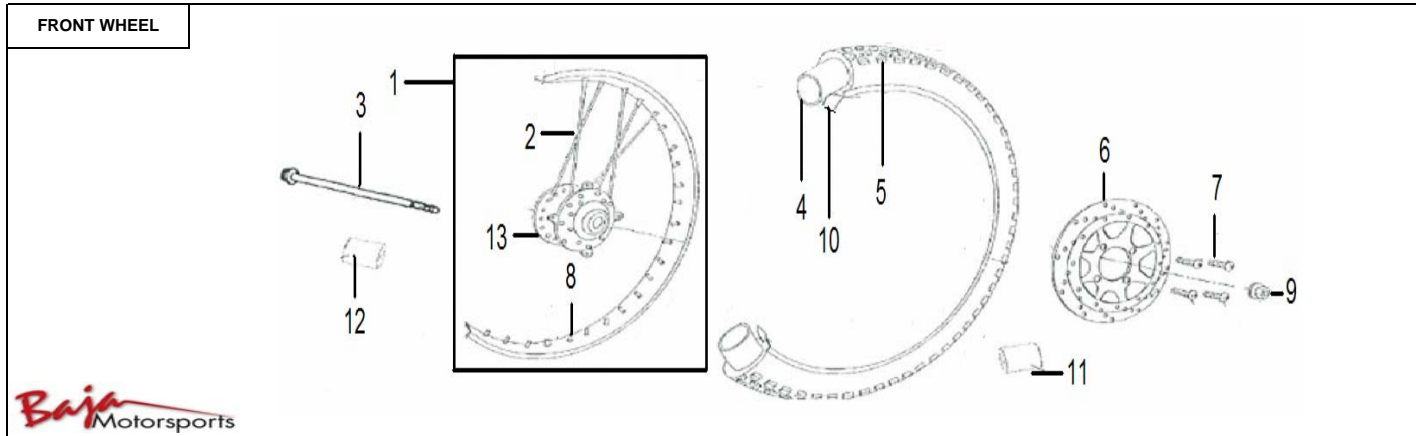

Item No.	Part No.	UPC Number	Description	Baja Description	Qty Shipped per order	Qty.
1	125-359	883099009402	FRONT RIM ASSY (2,8,13) 19 X 1.40	FRONT RIM ASSY (2,8,13) 19 X 1.40	1	1
2	125-360		FRONT SPOKE ASSY	AVAILABLE WITH PART 125-359		1
3	125-361	883099009419	BOLT M12-1.25X200, FLANGE (PT)		1	1
4	125-362	883099009426	TUBE, FRONT WHEEL		1	1
5	125-363	883099009433	TIRE, FRONT WHEEL 70/100-19		1	1
6	125-364	883099009440	FRONT BRAKE		1	1
7	125-365	883099009457	BOLT M6-1.0X10, ALLEN (FT)		4	4
8	125-366		RIM, FRONT WHEEL 1.4X19	AVAILABLE WITH PART 125-359		1
9	125-367	883099009464	NUT M12-1.25X12, CASTLE		1	1
10	125-368	883099009471	RUBBER GASKET, FRONT WHEEL		1	1
11	125-369	883099009488	L. BUSH		1	1
12	125-370	883099009495	R. BUSH		1	1
13			FRONT HUB	FRONT HUB		1