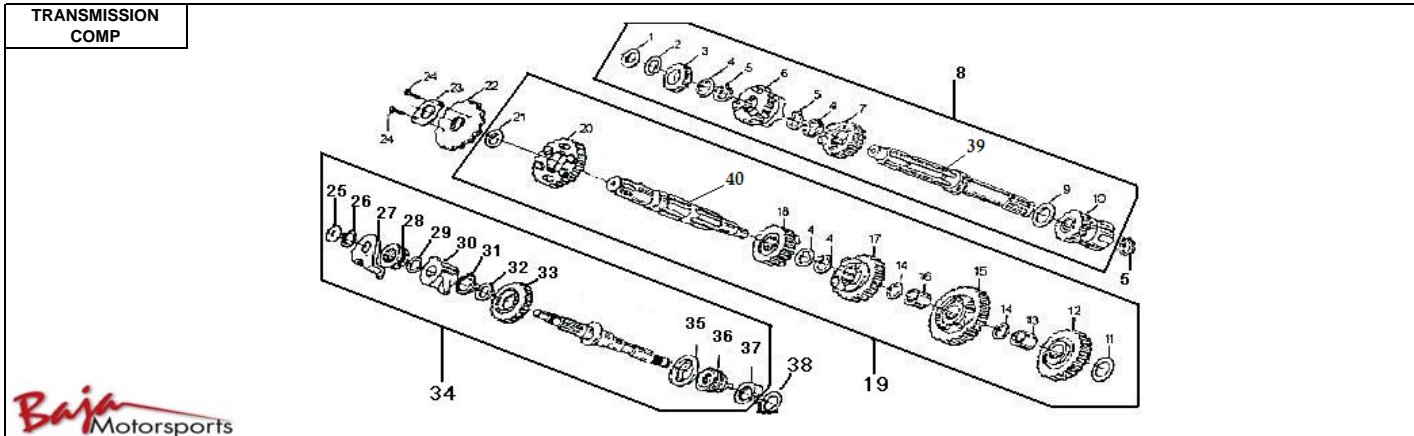

Item No.	Part No.	UPC Number	Description	Baja Description	Qty Shipped per order	Qty.
1			WASHER, MAIN SHAFT	AVAILABLE WITH PART 125-164		1
2			BLOCK WASHER	AVAILABLE WITH PART 125-164		1
3			MAIN SHAFT GEAR, 2ND	AVAILABLE WITH PART 125-164		1
4			SPLINE WASHER, COUNTERSHAFT	AVAILABLE WITH PART 125-164, 125-175		3
5	125-163	883099008023	CIRCLIP20		4	4
6			MAIN SHAFT GEAR, 4TH	AVAILABLE WITH PART 125-164		1
7			MAIN SHAFT GEAR, 3RD	AVAILABLE WITH PART 125-164		1
8	125-164	883099008030	MAIN SHAFT (1,2,3,4,5,6,7,8)		1	1
9			WASHER B, MAIN SHAFT	AVAILABLE WITH PART 125-164		1
10			MAIN SHAFT STARTING GEAR	AVAILABLE WITH PART 125-164		1
11			CIRCLIP B, COUNTERSHAFT	AVAILABLE WITH PART 125-175		1
12			DRIVEN SHAFT STARTING GEAR	AVAILABLE WITH PART 125-175		1
13			BUSH B	AVAILABLE WITH PART 125-175		1
14			WASHER	AVAILABLE WITH PART 125-175		2
15			DRIVEN GEAR, 1ST	AVAILABLE WITH PART 125-175		1
16			BUSH A	AVAILABLE WITH PART 125-175		1