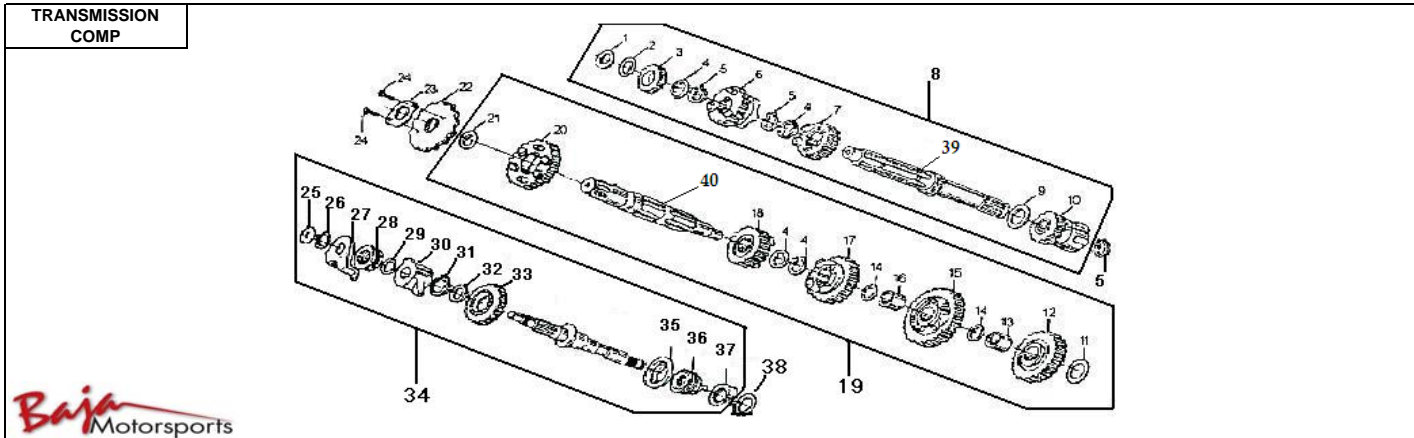

Item No.	Part No.	UPC Number	Description	Baja Description	Qty Shipped per order	Qty.
33			STARTING GEAR	AVAILABLE WITH PART 125-190		1
34	125-190	883099008085	STARTING SHAFT (25,26,27,28,29,30,31,32,33,35,36,37)		1	1
35			SPRING SEAT	AVAILABLE WITH PART 125-190		1
36			RETURN SPRING, STARTING	AVAILABLE WITH PART 125-190		1
37			INNER COLLAR, SPRING	AVAILABLE WITH PART 125-190		1
38	125-189	883099008092	WASHER C		1	1
39	125-065	883099008108	MAIN SHAFT		1	1
40	125-066	883099008115	COUNTER SHAFT		1	1