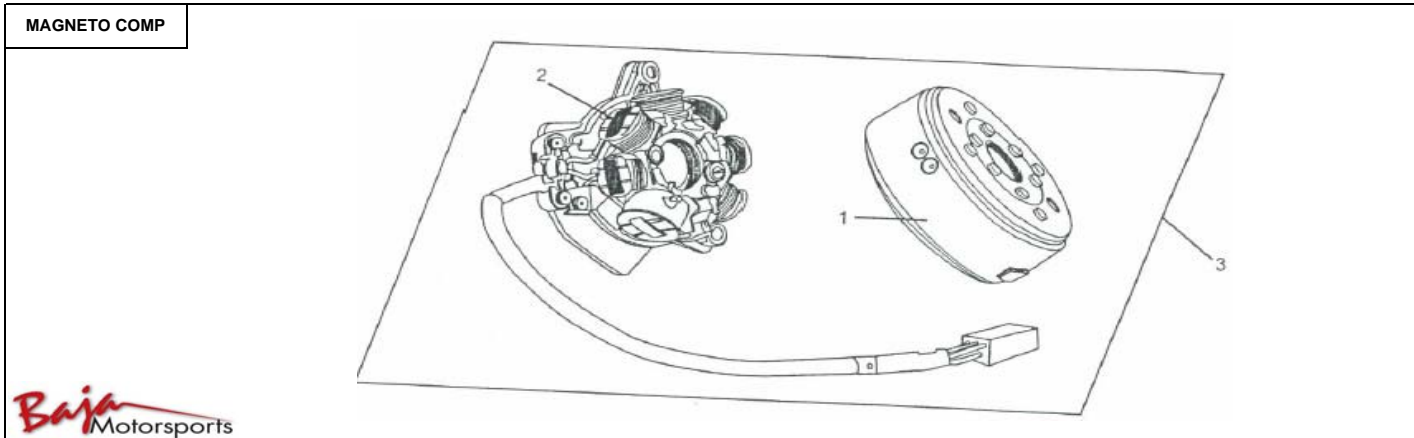

Item No.	Part No.	UPC Number	Description	Baja Description	Qty Shipped per order	Qty.
1	125-211	883099008306	FLY WHEEL COMP		1	1
2	125-212	883099008313	STATOR ASSY		1	1
3	125-213	883099008320	MAGNETO COMP		1	1