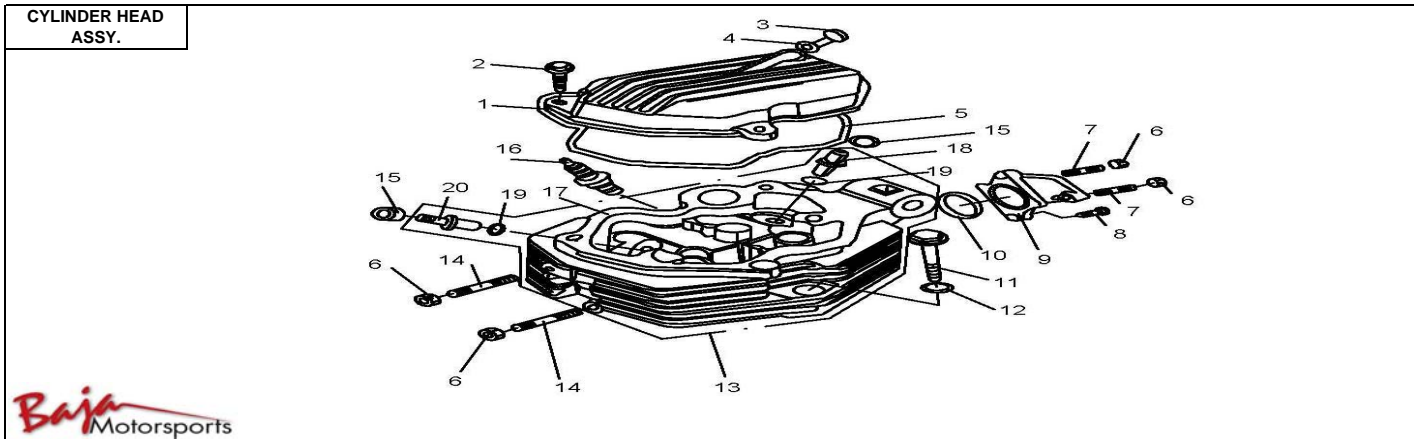

Item No.	Part No.	UPC Number	Description	Baja Description	Qty Shipped per order	Qty.
1	125-001	883099006937	CYLINDER HEAD COVER		1	1
2	125-002	883099006944	BOLT M6-1.0X30, FLANGE (FT)		2	3
3	125-003	883099006951	BOLT M6-1.0X12, FLANGE (FT)		2	1
4	125-004	883099006968	WASHER 6		2	1
5	125-005	883099006975	GASKET, CYLINDER HEAD COVER		1	1
6	125-006	883099006982	NUT M6-1.0X5, HEX		4	4
7	125-007	883099006999	STUD BOLT M6-1.0X32	STUD BOLT M6X40	2	2
8	125-008	883099007002	BOLT M6-1.0X20, HEX (FT)		2	2
9	125-009	883099007019	INLET PIPE ASSY		1	1
10	125-010	883099007026	O-RING		1	1
11	125-011	883099007033	BOLT M8-1.25X80, FLANGE (PT)		1	1
12	125-012	883099007040	WASHER M8X18X2, COPPER PLATE		1	1
13	125-013	883099007057	CYLINDER HEAD ASSY		1	1
14	125-014	883099007064	STUD BOLT M6-1.0X36		2	2
15	125-015	883099007071	OIL- SEAL	-22	2	2
16	125-016	842645034039	SPARK PLUG (D7)		1	1