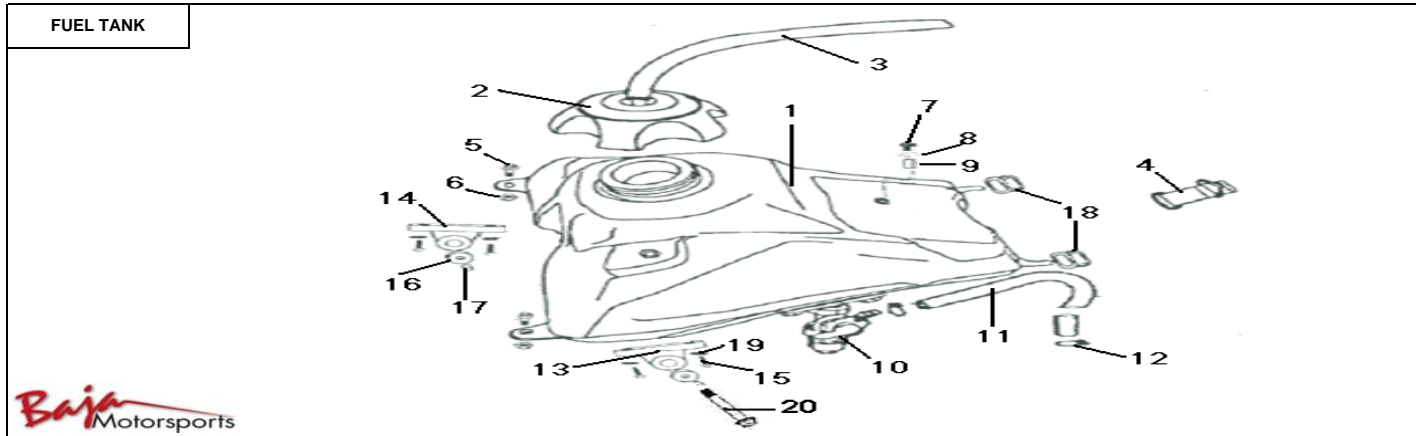

Item No.	Part No.	UPC Number	Description	Baja Description	Qty Shipped per order	Qty.
1	125-339	883099009198	FUEL TANK WITH PETCOCK & GAS CAP BLUE	FUEL TANK WITH PETCOCK & GAS CAP BLUE	1	1
1	125-127	883099009204	FUEL TANK WITH PETCOCK & GAS CAP RED	FUEL TANK WITH PETCOCK & GAS CAP RED	1	1
2	125-279	883099009211	FUEL TANK COVER		1	1
3	125-341	883099009228	HOSE		1	1
4	125-342	883099009235	FIXING WEBBING, FUEL TANK		1	1
5	125-343	883099009242	BOLT M6-1.0X20, ROUND (FT)		2	2
6	125-446	883099009259	NUT M6		1	2
7	125-345	883099009266	BOLT M6-1.0X20, HEX (FT)		1	1
8	125-346	883099009273	WASHER M6X18X2, PLATE		1	1
9	125-347	883099009280	TUBE		1	1
10	125-348	883099009297	FUEL COCK		1	1
11	125-349	883099009303	FUEL PIPE		1	1
12	125-350	883099009310	CLIP		2	2
13	125-351	883099009327	L. FIXING STAND, FUEL TANK		1	1
14	125-352	883099009334	R. FIXING STAND, FUEL TANK		1	1
15	125-353	883099009341	BOLT M6-1.0X16, FLANGE (FT)		4	4