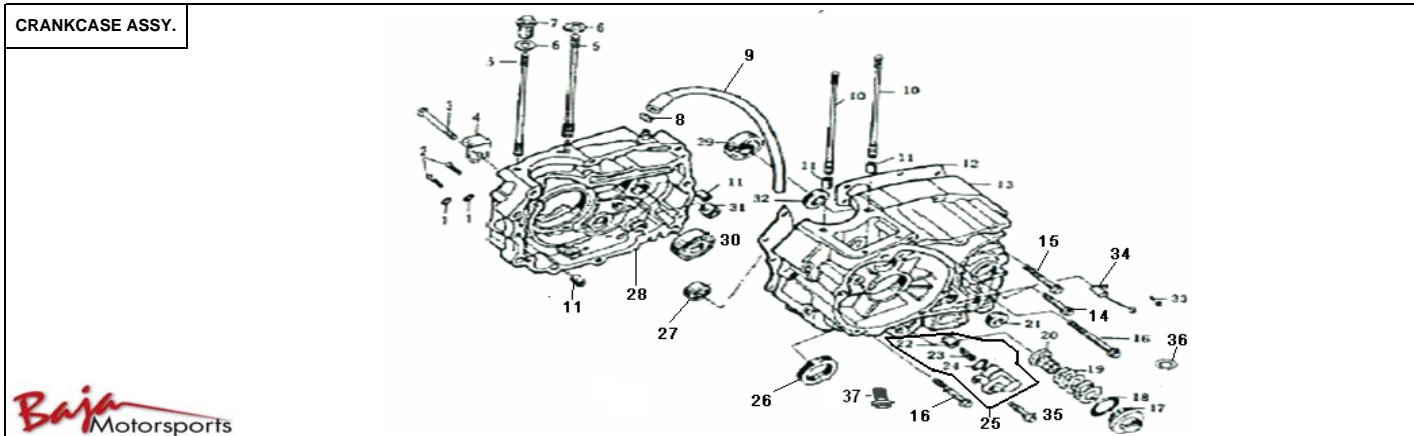

Item No.	Part No.	UPC Number	Description	Baja Description	Qty Shipped per order	Qty.
1	125-045	883099007323	O-RING		2	2
2	125-046	883099007330	BOLT M6-1.0X30, HEX (FT)		2	2
3	125-047	883099007347	BOLT M6X55		1	1
4	125-048	883099007354	CLUTCH CABLE STAND		1	1
5	125-049	883099007361	STUD BOLT M8-1.25X130		2	2
6	125-050	883099007378	WASHER M8X16X1, PLATE		2	2
7	125-051	883099007385	NUT, CYLINDER HEAD		4	4
8	125-052	883099007392	CLAMP		1	1
9	125-053	883099007408	BREATH PIPE		1	1
10	125-054	883099007415	STUD BOLT M8-1.25X122		2	2
11	125-055	883099007422	DOWEL PIN		4	4
12	125-056	883099007439	GASKET, CRANKCASE		1	1
13	125-057	883099007446	L. CRANKCASE ASSY		1	1
14	125-058	883099007453	BOLT M6-1.0X25, FLANGE (FT)		1	1
15	125-059	883099007460	BOLT M6-1.0X50, FLANGE (PT)		5	9
16	125-028	883099007477	BOLT M6X95		1	2