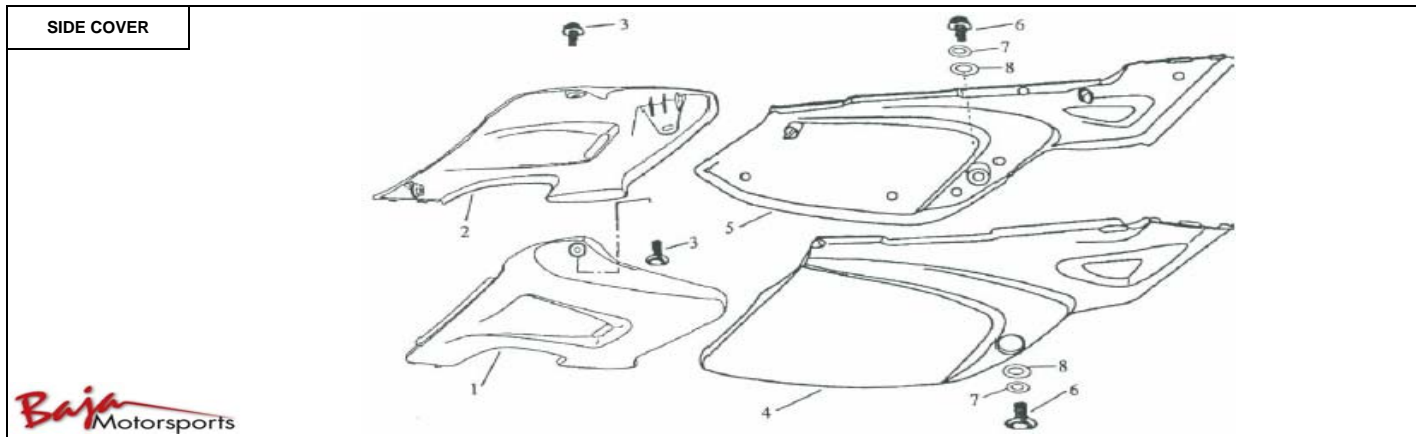

Item No.	Part No.	UPC Number	Description	Baja Description	Qty Shipped per order	Qty.
1	125-316	883099008924	L. DECORATIVE COVER, FUEL TANK BLUE		1	1
1	125-129	883099008931	L. DECORATIVE COVER, FUEL TANK RED		1	1
2	125-317	883099008948	R. DECORATIVE COVER, FUEL TANK BLUE		1	1
2	125-112	883099008955	R. DECORATIVE COVER, FUEL TANK RED		1	1
3	125-318	883099008962	BOLT M6-1.0X10, ROUND (FT)		2	2
4	125-319	842645022265	R. SIDE COVER WHITE		1	1
4	125-125	883099008979	R. SIDE COVER RED		1	1
5	125-320	842645022258	L. SIDE COVER WHITE		1	1
5	125-126	883099008986	L. SIDE COVER RED		1	1
6	125-321	883099008993	BOLT M6-1.0X20, ROUND (FT)		1	2
7	125-322	883099009006	WASHER M6X18X2, PLATE		2	2
8	125-323	883099009013	WASHER M6X20X2, RUBBER PLATE		2	2