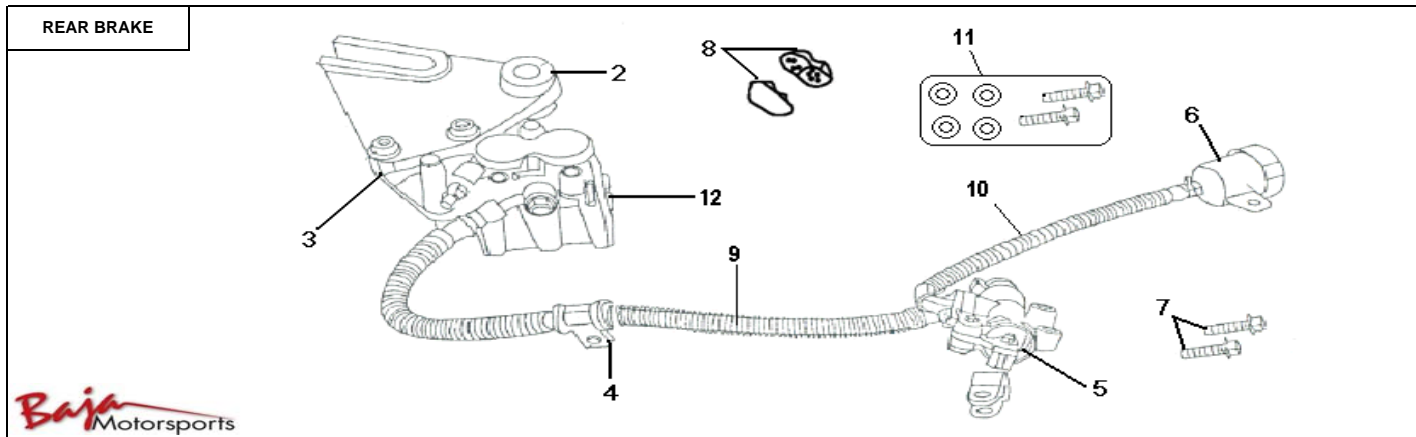

Item No.	Part No.	UPC Number	Description	Baja Description	Qty Shipped per order	Qty.
1			REAR DISK BRAKE COMP			1
2	125-409	883099009891	*CONNECTING PLATE (BRONZE)	AVAILABLE WITH 125-542	1	1
2		883099064715	*REAR CALIPER BRACKET (BLACK)	AVAILABLE WITH 125-542	1	1
3	125-410	883099009907	BOLT M8-1.25X20, ALLEN (FT)		2	2
4	125-411	883099009914	PIPE CLAMP, REAR DISK BRAKE		1	2
5	125-412	883099009921	OIL PUMP, REAR BRAKE	MASTER CYLINDER	1	1
6	125-413	883099009938	*OIL CUP	AVIALABLE WITH 125-412	1	1
7	125-414	883099009945	BOLT M6-1.0X20, FLANGE (FT)		2	2
8	125-306	883099009952	PADS, REAR BRAKE		1	1
9	125-130	883099009969	REAR BRAKE CABLE, HDRO HOSE		1	1
10	125-131	883099009976	*HYDROLIC HOSE SHORT	AVAILABLE WITH 125-412	1	1
11	125-328	883099066436	BOLT M10-1.25X22, BANJO		2	2
12	125-542	883099066344	REAR CALIPER WITH CONNECTING PLATE		1	1
	125-142	883099012969	LOCKING PIN	AVAILABLE WITH 125-412	1	1
	125-143	883099013003	PIN M2X20, COTTER	AVAILABLE WITH 125-412	1	1