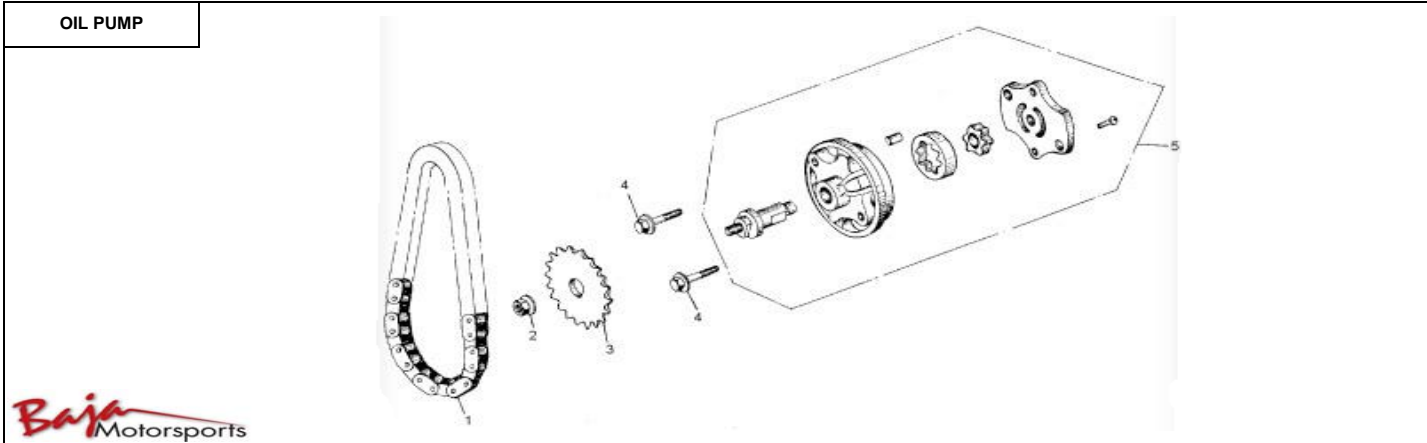

Item No.	Part No.	UPC Number	Description	Qty Shipped per order	Qty.
1	BR150S-466	883099126864	CHAIN OIL PUMP	1	1
2	BR150S-467	883099126871	NUT FLANGE M6	1	1
3	BR150S-468	883099126888	SPROCKET OIL PUMP ORIVEN	1	1
4	BR150S-469	883099126895	BOLT M6×25	2	2
5	BR150S-470	883099126901	OIL PUMP	1	1