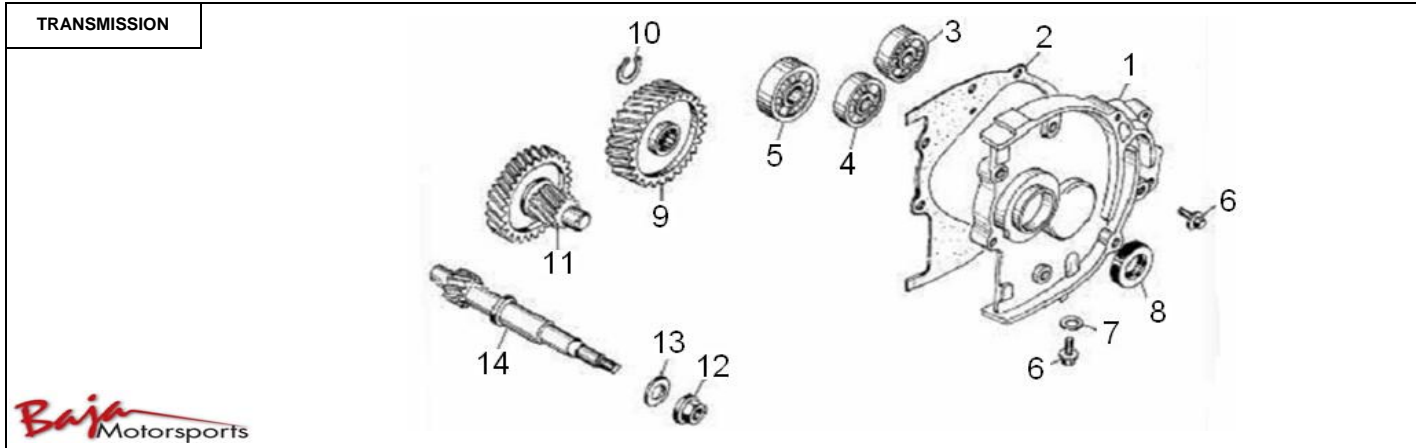

Item No.	Part No.	UPC Number	Description	Qty Shipped per order	Qty.
1	BR150S-474	883099126949	COVER TRANSMISSION	1	1
2	BR150S-475	883099126956	GASKET TRANSMISSION COVER	1	1
3	BR150S-476	883099126963	BEARING RADIAL BALL E6203	1	1
4	BR150S-477	883099126970	BEARING RADIAL BALL E6202	1	1
5	BR150S-478	883099126987	BEARING RADIAL BALL E6204	1	1
6	BR150S-479	883099126994	BOLT SPECIAL M8×12	2	2
7	BR150S-480	883099127007	WASHER M8	1	1
8	BR150S-481	883099127014	OIL SEAL 20×32×6	1	1
9	BR150S-482	883099127021	GEAR FINAL	1	1
10	BR150S-483	883099127038	CIRCLIP EXTERNAL 20	1	1
11	BR150S-484	883099127045	SHAFT COMP. COUNTER	1	1
12	BR150S-485	883099127052	NUT M12-1.25X9, FLANGE	1	1
13	BR150S-486	883099127069	WASHER M12X29X2, PLATE	1	1
14	BR150S-487	883099127076	DRIVE SHAFT	1	1