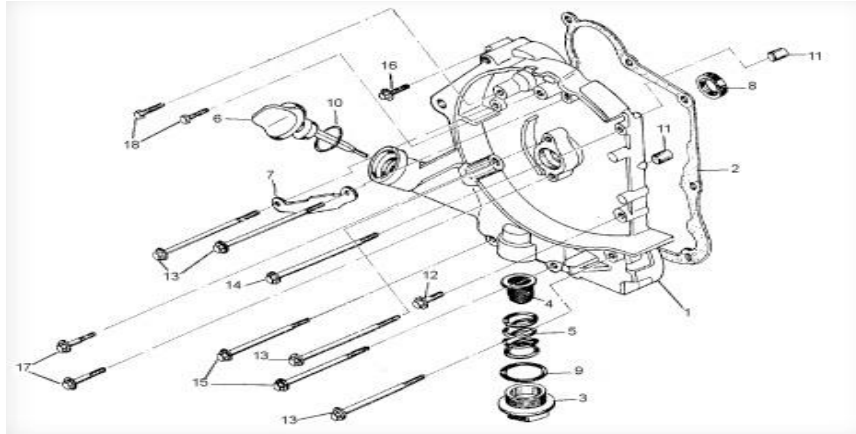

RIGHT CASE COVER

Item No.	Part No.	UPC Number	Description	Qty Shipped per order	Qty.
1	BR150S-378	883099125980	COVER RCRANKCASE COMP	1	1
2	BR150S-379	883099125997	CRANKCASE COVER GASKET	1	1
3	BR150S-380	883099126000	OIL DRAIN PLUG	1	1
4	BR150S-381	883099126017	OIL FILTER SCREEN	1	1
5	BR150S-382	883099126024	SPRING OIL FILTER SCREEN	1	1
6	BR150S-383	883099126031	DIPSTICK	1	1
7	BR150S-384	883099126048	CLAMPER AC GENERATOR CORD	1	1
8	BR150S-385	883099126055	OIL SEAL 19.8×30×5	1	1
9	BR150S-386	883099126062	O-RING 30.8×3	1	1
10	BR150S-387	883099126079	O-RING 18×3	1	1
11	BR150S-388	883099126086	PIN DOWEL 8×14	2	2
12	BR150S-389	883099126093	BOLT FLANGE M6×28	1	1
13	BR150S-390	883099126109	BOLT FLANGE M6×95	2	4
14	BR150S-391	883099126116	BOLT FLANGE M6×100	1	1
15	BR150S-392	883099126123	BOLT FLANGE M6×110	2	2
16	BR150S-393	883099126130	BOLT FLANGE M6×35	1	1