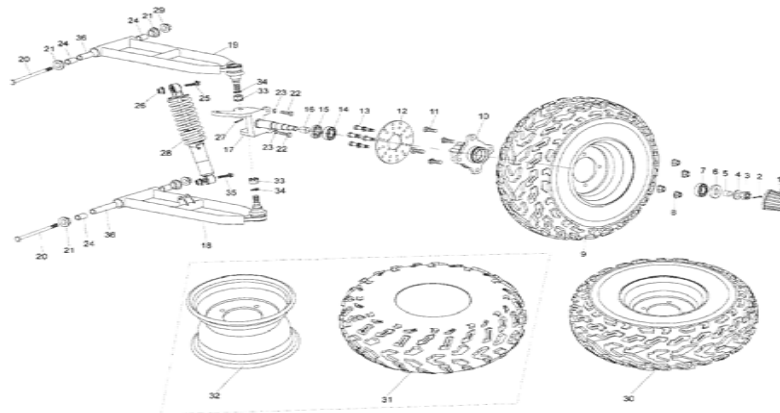

FRONT SUSPENSION

Item No.	Part No.	UPC Number	Description	Qty Shipped per order	Qty.
17	BR150S-323	883099121500	SPINDLE FR. LH	1	1
17	BR150S-324	883099121517	SPINDLE FR. RH	1	1
18	BR150S-325	883099121524	A-ARM DOWN LH	1	1
18	BR150S-326	883099121531	A-ARM DOWN RH	1	1
19	BR150S-327	883099121548	A-ARM UPPER LH	1	1
19	BR150S-328	883099121555	A-ARM UPPER RH	1	1
20	BR150S-329	883099121562	BOLT, M10X1.25X170(GB5787)	2	4
21	BR150S-330	883099121579	NYLON COLLAR	2	8
22	BR150S-331	883099121586	BOLT ,M8X16,FLANGE	2	4
23	BR150S-332	883099121593	SPRING WASHER Φ8 (GB93)	2	4
24	BR150S-333	883099121609	BUSHING	4	8
25	BR150S-334	883099121616	BOLT M10X1.25X45	2	2
26	BR150S-335	883099121623	NUT M10-1.25X10, FLANGE SELF LOCK	2	4
27	BR150S-336	883099121630	COTTER PIN 2.5X30	2	2
28	BR150S-337	883099121647	FRONT SHOCK RED	1	2
28	BR150S-546	883099143281	FRONT SHOCK YELLOW	1	2