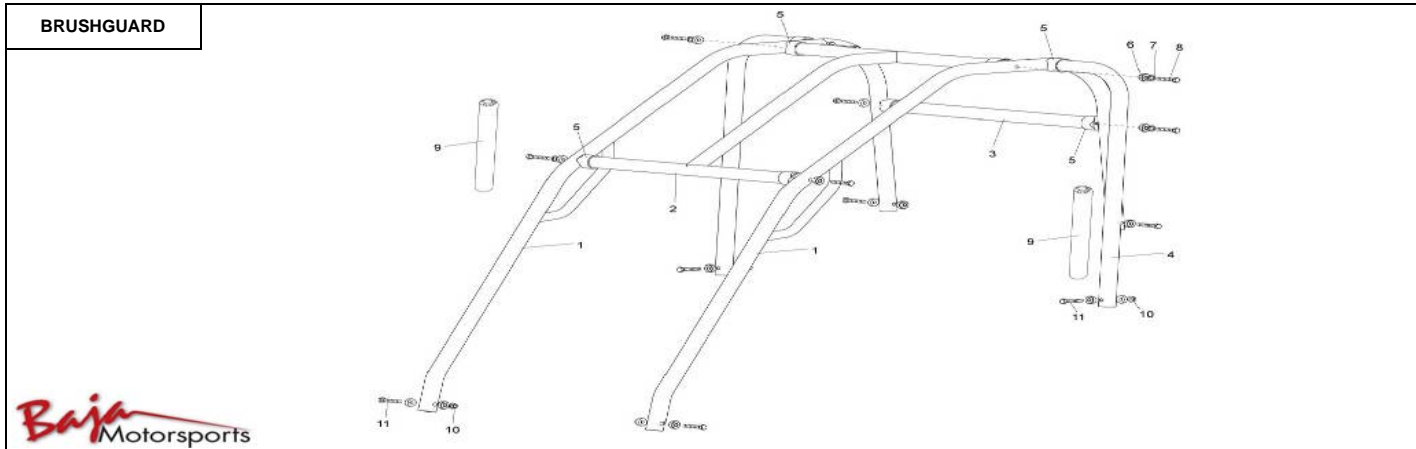

Item No.	Part No.	UPC Number	Description	Qty Shipped per order	Qty.
1	BR150S-115	883099119422	GUARD SILVER	1	2
1	BR150S-539	883099143212	GUARD BLACK	1	2
2	BR150S-116	883099119439	FRAME CROSS MEMBER BAR SILVER	1	1
2	BR150S-538	883099143205	FRAME CROSS MEMBER BAR BLACK	1	1
3	BR150S-117	883099119446	RR .FRAME CROSS MEMBER BAR SILVER	1	1
3	BR150S-540	883099143229	RR .FRAME CROSS MEMBER BAR BLACK	1	1
4	BR150S-118	883099119453	GUARD SIDE RAIL SILVER	1	2
4	BR150S-541	883099143236	GUARD SIDE RAIL BLACK	1	2
5	BR150S-119	883099119460	TUBE COLLAR Φ32	2	8
6	BR150S-120	883099119477	WASHER M8X14X2, SPRING	4	8
7	BR150S-121	883099119484	WASHER SPHERICAL M8-32	5	20
8	BR150S-122	883099119491	BOLT M8 X 60 Φ8 (GB5782)	4	8
9	BR150S-123	883099119507	PADDING FRAME RED	1	2
9	BR150S-552	883099146534	PADDING FRAME BLACK	1	2
10	BR150S-124	883099119514	NUT M8 (GB6187)	3	6
11	BR150S-125	883099119521	BOLT M8 X 55 (GB5782)	3	6