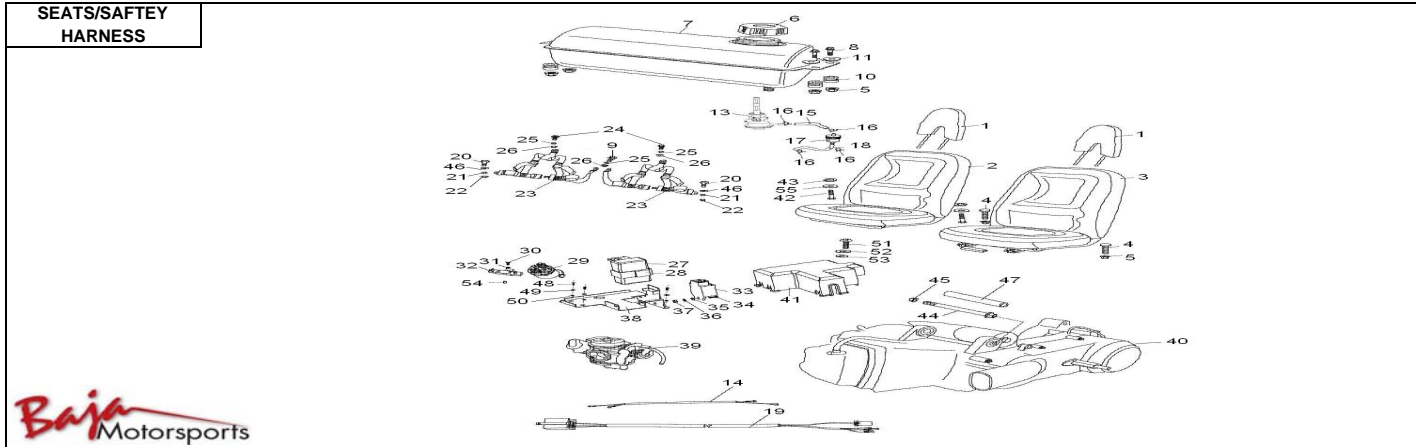

Item No.	Part No.	UPC Number	Description	Qty Shipped per order	Qty.
49	BR150S-215	883099120428	LOCK WASHER Φ5(GB93)	3	3
50	BR150S-216	883099120435	NUT M5-0.8X4, HEX	3	3
51	BR150S-217	883099120442	SCREW, M4X10(GB818)	1	1
52	BR150S-218	883099120459	WASHER Φ4(GB97.1)	1	1
53	BR150S-219	883099120466	SPRING WASHER Φ4(GB93)	1	1
54	BR150S-220	883099120473	FUSE 15A / 250V GLASS TUBE	1	2
55	BR150S-221	883099120480	WASHER M12X24X2, PLATE	2	2
56	BR150S-547	883099145452	IGNITION COIL	1	1
	DN150-174	842645094002	BOOT SIDE CASE	1	1
	BR150S-550	883099145896	FUSE HOLDER	1	1