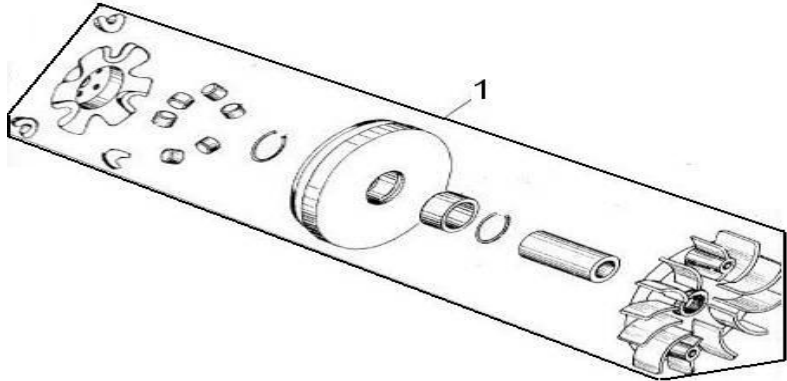

DRIVE PULLEY SUB-
ASSY.

Item No.	Part No.	UPC Number	Description	Qty Shipped per order	Qty.
1	BR150S-500	883099127205	PULLEY ASSY MOVABLE DRIVE .	1	1