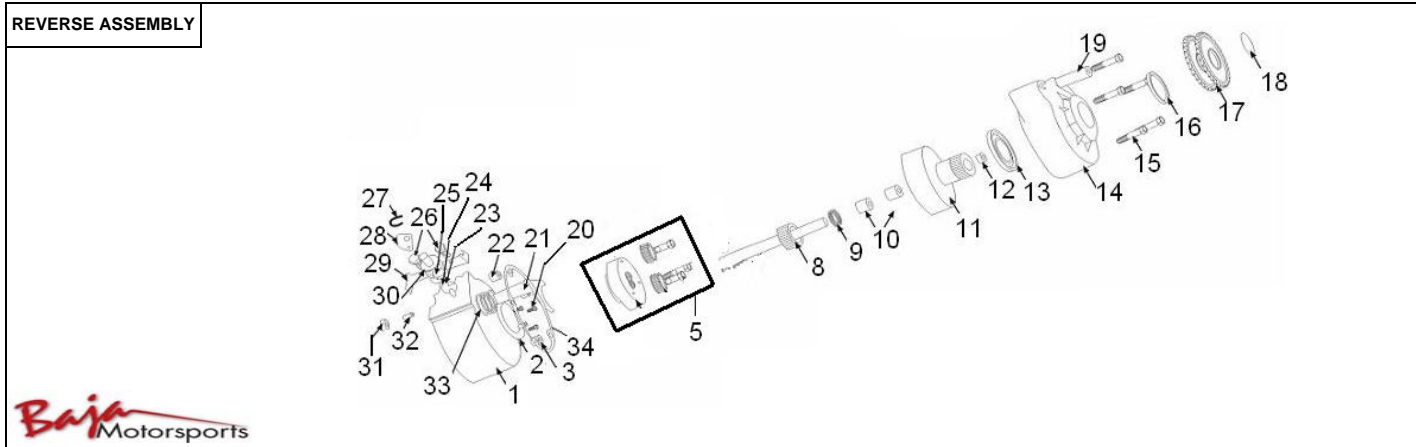

Item No.	Part No.	UPC Number	Description	Qty Shipped per order	Qty.
33	BR150S-533	883099127533	COMPRESSION SPRING OF SHIFTING YOKE	1	1
34	BR150S-549	883099145513	REVERSE BOX GASKET	1	1