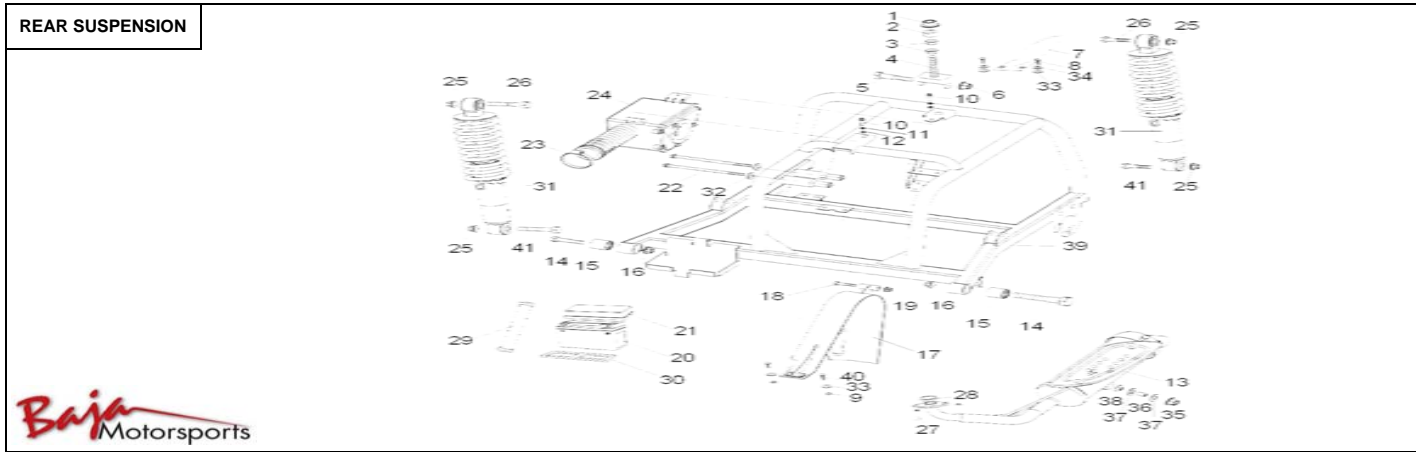

Item No.	Part No.	UPC Number	Description	Qty Shipped per order	Qty.
17	BR150S-142	883099119699	GUARD, CHAIN	1	1
18	BR150S-143	883099119705	BOLT, HHFS M8X60(GB5782)	1	1
19	BR150S-144	883099119712	NUT FLANGE M8(GB6187)	1	1
20	50-01-9002	883099119729	BATTERY (YTX7L-BS-FP)	1	1
21	BR150S-146	883099119736	BATTERY COVER	1	1
22	BR150S-147	883099119743	BOLT M10-1.25X150, FLANGE (PT)	2	2
23	BR150S-148	883099119750	AIR CLEANER CLAMP	1	1
24	BR150S-149	883099119767	AIR CLEANER	1	1
25	BR150S-150	883099119774	NUT M10(GB6187)	2	4
26	BR150S-151	883099119781	BOLT M10-1.25X45, HEX (PT)	2	2
27	BR150S-152	883099119798	NUT M6-1.0X31.50, CAP	2	2
28	BR150S-153	883099119804	GASKET EXHAUST PIPE	1	1
29	BR150S-154	883099119811	BATTERY BAND	1	1
30	BR150S-155	883099119828	BATTERY LOWER	1	1
31	BR150S-156	883099119835	REAR SHOCK RED	1	2
31	BR150S-543	883099143250	REAR SHOCK YELLOW	1	2