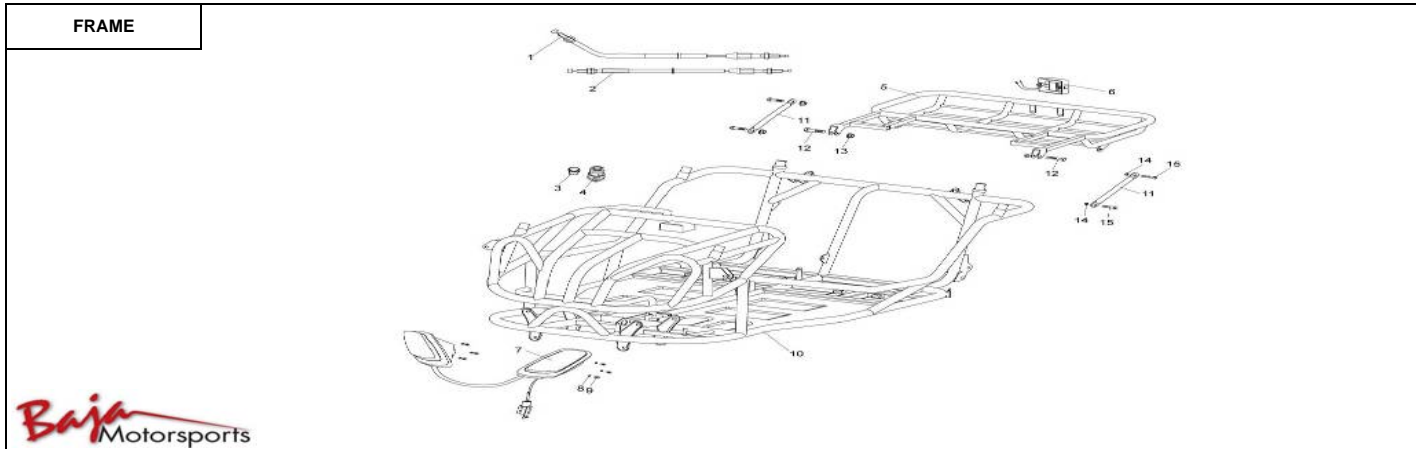

BR150S

Item No.	Part No.	UPC Number	Description	Qty Shipped per order	Qty.
1	BR150S-100	883099119279	CABLE COMP. PARKING BRAKE	1	1
2	BR150S-101	883099119286	CABLE COMP. REVERSE	1	1
3	BR150S-102	883099119293	ENGINE STOP BUTTON	1	1
4	BR150S-103	883099119309	IGNITION START SWITCH	1	1
5	BR150S-104	883099119316	REAR CARGO RACK BLACK	1	1
5	BR150S-535	883099143175	REAR CARGO RACK RED	1	1
6	BR150S-105	883099119323	BRAKE LIGHT	1	1
7	BR150S-106	883099119330	HEADLIGHT SET	1	1
8	BR150S-107	883099119347	WASHER Φ6(GB93)	3	6
9	BR150S-108	883099119354	BOLT, M6X12(GB70)	3	6
10	BR150S-109	883099119361	MAIN FRAME BLACK	1	1
10	BR150S-536	883099143182	MAIN FRAME RED	1	1
11	BR150S-110	883099119378	BACK SUPPORT ARM BLACK	1	2
11	BR150S-537	883099143199	BACK SUPPORT ARM RED	1	2
12	BR150S-111	883099119385	BOLT M8 X 40(GB5783)	2	2