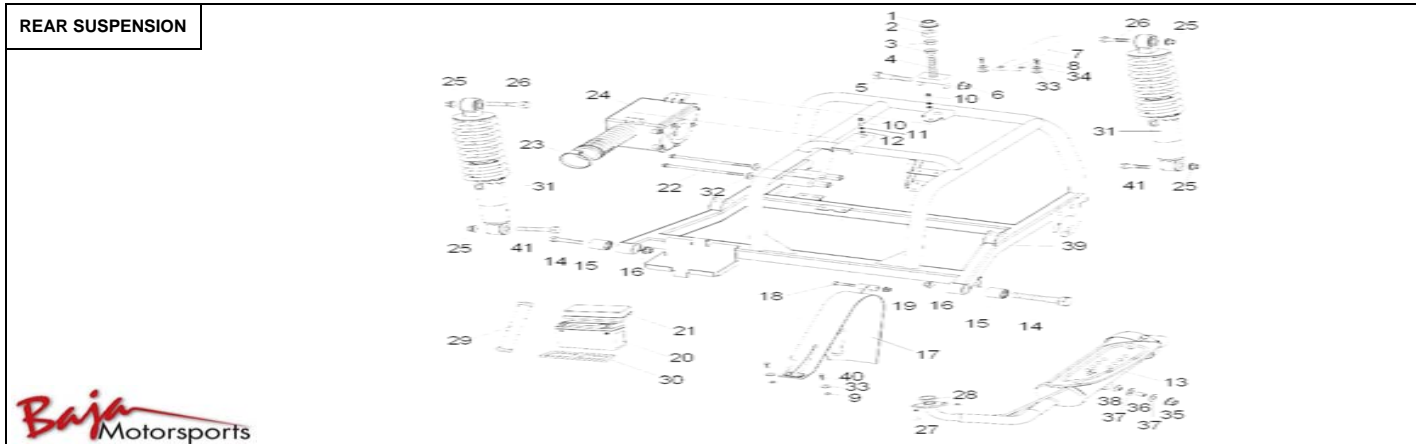

Item No.	Part No.	UPC Number	Description	Qty Shipped per order	Qty.
1	BR150S-126	883099119538	NUT FLANGE M14X1.5(GB6187)	1	1
2	BR150S-127	883099119545	ENGINE MOUNT SPACER LINK	1	1
3	BR150S-128	883099119552	JAM NUT M14X1.5(GB6170)	2	2
4	BR150S-129	883099119569	RR. ENGINE BRACKET M14X90	1	1
5	BR150S-130	883099119576	BOLT M10-1.25X70, HEX (PT)	1	1
6	BR150S-131	883099119583	NUT M10-1.25X10, FLANGE SELF LOCK	1	1
7	BR150S-132	883099119590	REAR DISC COVER	1	1
8	BR150S-133	883099119606	FLANGE BOLT, M6x12(GB5787)	2	2
9	BR150S-134	883099119613	NUT M6-1.0X7, FLANGE SELF LOCK	2	2
10	BR150S-135	883099119620	BOLT M6X20(GB5783)	2	2
11	BR150S-136	883099119637	WASHER M6X10X2, SPRING	2	2
12	BR150S-137	883099119644	WASHER M6X12X2, PLATE	2	2
13	BR150S-138	883099119651	MUFFLER	1	1
14	BR150S-139	883099119668	BOLT M12-1.25X60, HEX (PT)	2	2
15	BR150S-140	883099119675	RUBBER BUSH, RR. SWINGARM	2	2
16	BR150S-141	883099119682	NUT M12X1.25(GB6187)	2	2