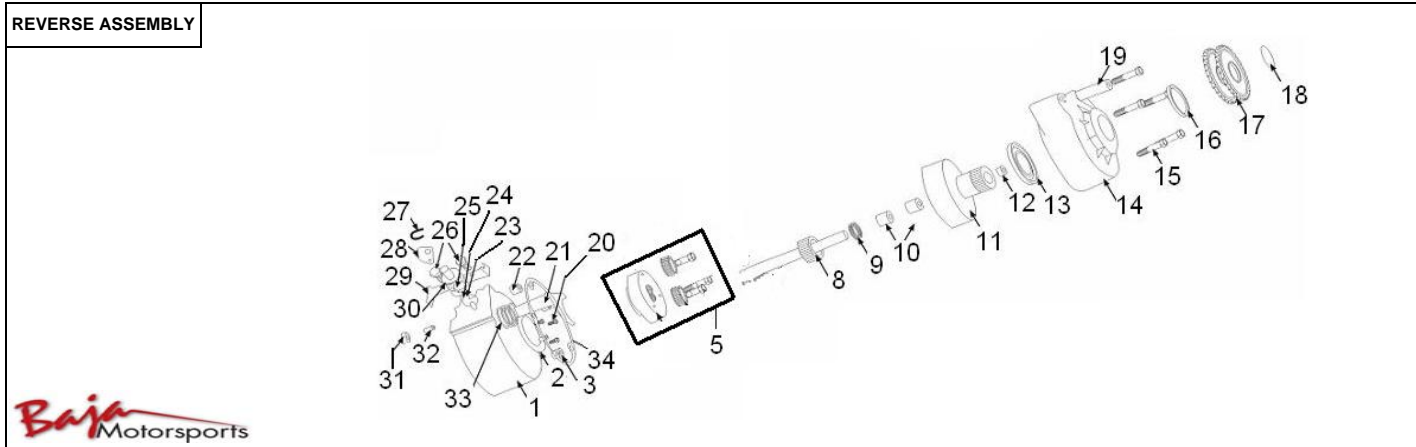

Item No.	Part No.	UPC Number	Description	Qty Shipped per order	Qty.
1	BR150S-501	883099127212	REVERSE GEAR PART OF CASE BODY	1	1
2	BR150S-502	883099127229	RING GEAR OF REVERSE GEAR	1	1
3	BR150S-503	883099127236	DOWEL PIN	2	2
5	BR150S-505	883099127250	PLANET GEAR SEAT	1	1
			PLANET GEAR		3
			PLANET GEAR SHAFT		3
8	BR150S-508	883099127281	OUTPUT SHAFT	1	1
9	BR150S-509	883099127298	THRUST BEARING	1	1
10	BR150S-510	883099127304	NEEDLE BEARING	1	2
11	BR150S-511	883099127311	RING GEAR OF POSITIVE AND NEGATIVE ROTATION	1	1
12	BR150S-512	883099127328	CHOKE PLUG	1	1
13	BR150S-513	883099127335	BEARING	1	2
14	BR150S-514	883099127342	SHELL OF REVERSE GEAR	1	1
15	BR150S-515	883099127359	M10 COUPLING SCREW	2	5
16	BR150S-516	883099127366	OIL SEAL	1	1