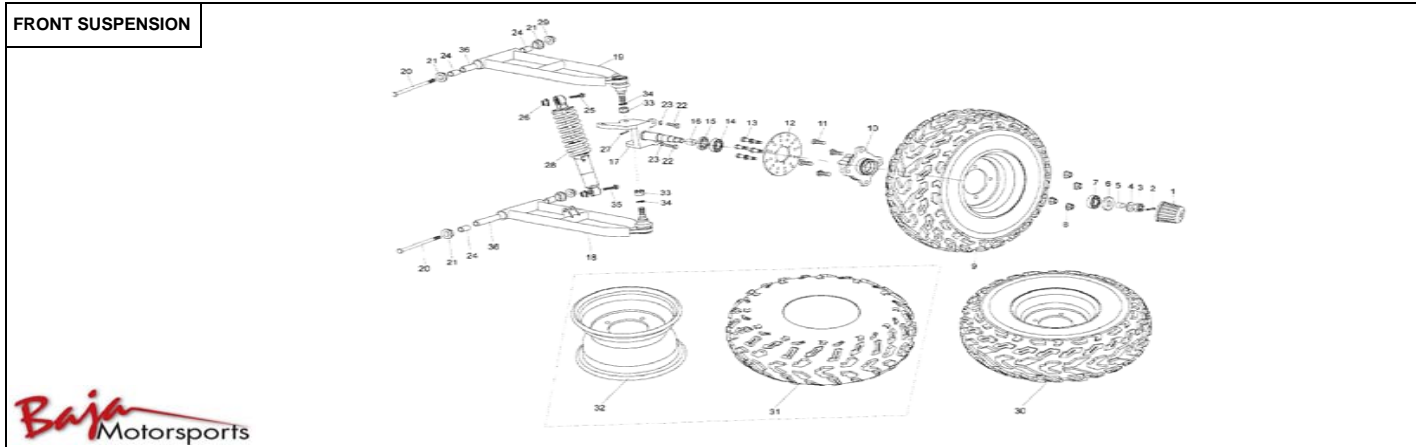

Item No.	Part No.	UPC Number	Description	Qty Shipped per order	Qty.
1	BR150S-307	883099121340	CAP, HUB	1	2
2	BR150S-308	883099121357	PIN SPLIT 2.5X35 (GB91)	2	2
3	BR150S-309	883099121364	NUT CASTLE M14X1.5 (GB9459)	2	2
4	BR150S-310	883099121371	WASHER Φ10 (GB96)	2	2
5	BR150S-311	883099121388	BUSHING BRASS 27X5X8	2	2
6	BR150S-312	883099121395	BEARING SEAL 27X42X7	1	2
7	BR150S-313	883099121401	BEARING (GB6203)	1	2
8	BR150S-314	883099121418	NUT M10(GB6187)	4	8
9			FR. WHEEL ASSY. L		1
10	BR150S-316	883099121432	WHEEL HUB	1	2
11	BR150S-317	883099121449	TIRE BOLT,M10X1.25X35	2	8
12	BR150S-318	883099121456	BRAKE DISK	1	2
13	BR150S-319	883099121463	BOLT M6X16 GB5783	4	12
14	BR150S-320	883099121470	BEARING(GB6204)	1	2
15	BR150S-321	883099121487	BEARING SEAL 25X47X7	1	2
16	BR150S-322	883099121494	BUSHING BRASS	2	2