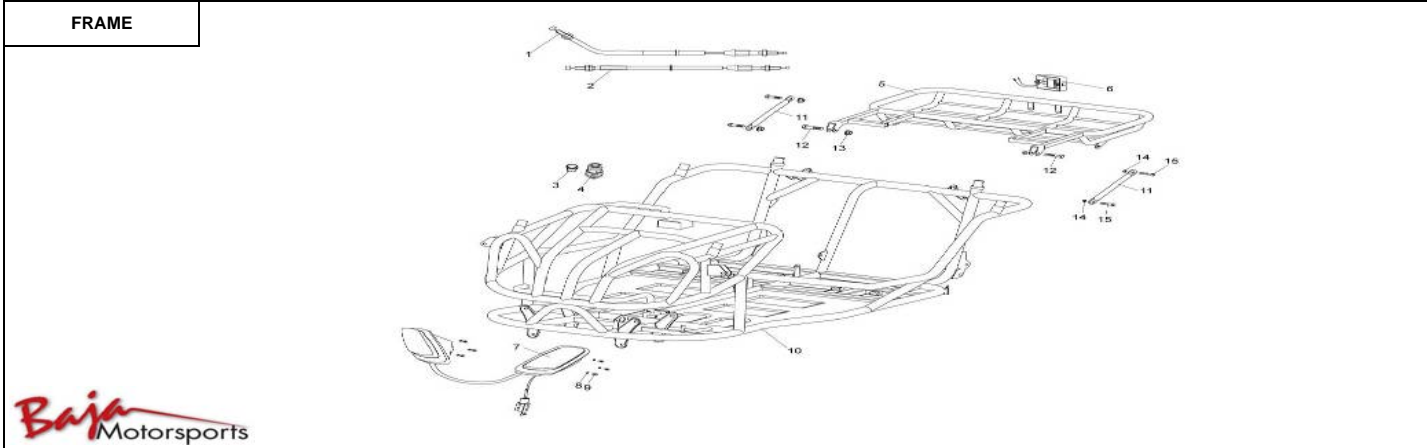

BR150S

Item No.	Part No.	UPC Number	Description	Qty Shipped per order	Qty.
1	BR150S-100	883099119279	CABLE COMP. PARKING BRAKE	1	1
2	BR150S-101	883099119286	CABLE COMP. REVERSE	1	1
3	BR150S-102	883099119293	ENGINE STOP BUTTON	1	1
4	BR150S-103	883099119309	IGNITION START SWITCH	1	1
5	BR150S-104	883099119316	REAR CARGO RACK BLACK	1	1
5	BR150S-535	883099143175	REAR CARGO RACK RED	1	1
6	BR150S-105	883099119323	BRAKE LIGHT	1	1
7	BR150S-106	883099119330	HEADLIGHT SET	1	1
8	BR150S-107	883099119347	WASHER Φ6(GB93)	3	6
9	BR150S-108	883099119354	BOLT, M6X12(GB70)	3	6
10	BR150S-109	883099119361	MAIN FRAME BLACK	1	1
10	BR150S-536	883099143182	MAIN FRAME RED	1	1
11	BR150S-110	883099119378	BACK SUPPORT ARM BLACK	1	2
11	BR150S-537	883099143199	BACK SUPPORT ARM RED	1	2
12	BR150S-111	883099119385	BOLT M8 X 40(GB5783)	2	2