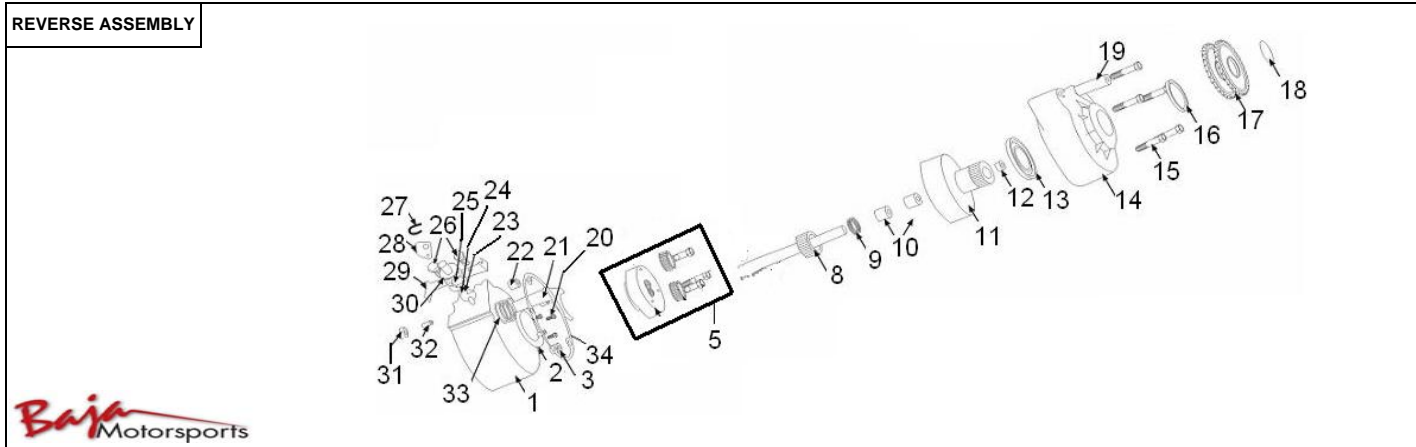

DRIVE PULLEY SUB-
ASSY.

Item No.	Part No.	UPC Number	Description	Qty Shipped per order	Qty.
1	BR150S-500	883099127205	PULLEY ASSY MOVABLE DRIVE .	1	1

Item No.	Part No.	UPC Number	Description	Qty Shipped per order	Qty.
1	BR150S-501	883099127212	REVERSE GEAR PART OF CASE BODY	1	1
2	BR150S-502	883099127229	RING GEAR OF REVERSE GEAR	1	1
3	BR150S-503	883099127236	DOWEL PIN	2	2
5	BR150S-505	883099127250	PLANET GEAR SEAT	1	1
			PLANET GEAR		3
			PLANET GEAR SHAFT		3
8	BR150S-508	883099127281	OUTPUT SHAFT	1	1
9	BR150S-509	883099127298	THRUST BEARING	1	1
10	BR150S-510	883099127304	NEEDLE BEARING	1	2
11	BR150S-511	883099127311	RING GEAR OF POSITIVE AND NEGATIVE ROTATION	1	1
12	BR150S-512	883099127328	CHOKE PLUG	1	1
13	BR150S-513	883099127335	BEARING	1	2
14	BR150S-514	883099127342	SHELL OF REVERSE GEAR	1	1
15	BR150S-515	883099127359	M10 COUPLING SCREW	2	5
16	BR150S-516	883099127366	OIL SEAL	1	1