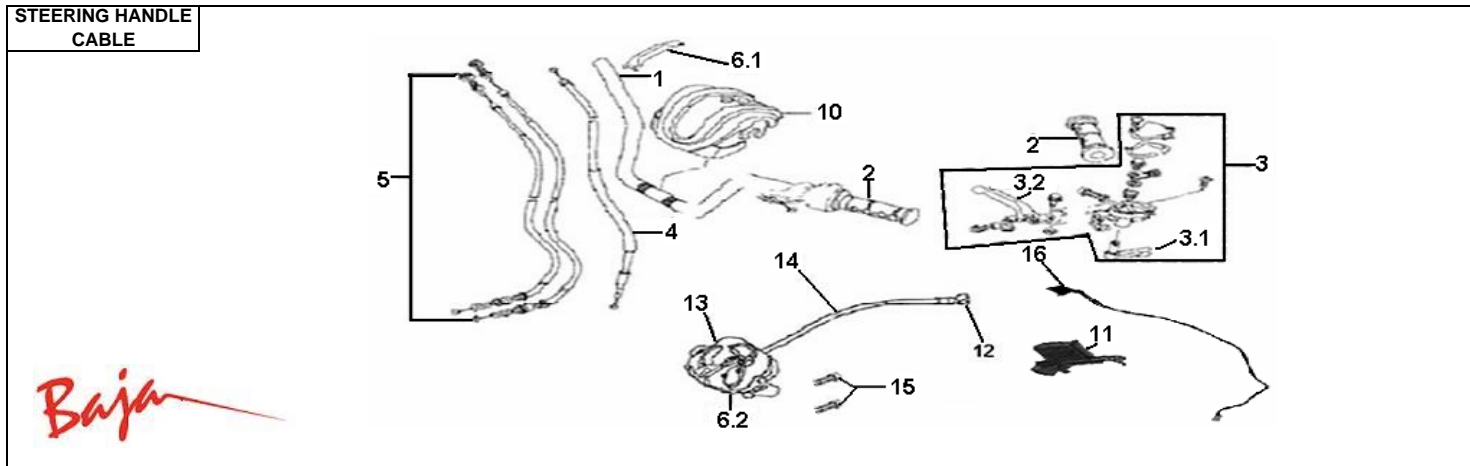

Item No.	Part No.	UPC Number	Description	Baja Description	Qty Shipped per order	Qty.
1	BA150-392	842645030512	HANDLEBAR		1	1
2	BA150-393	842645030529	GRIP, HANDLEBAR		1	2
3	BA150-394	842645030536	LEVER, RIGHT BRAKE		1	1
3.1	BA150-395	842645030543	THROTTLE		1	1
3.2	BA150-396	842645030550	LEVER, RIGHT BRAKE	LEVER ONLY	1	1
4	BA150-397	842645030567	CABLE, THROTTLE		1	1
5	BA150-398	842645030574	CABLE, FRONT BRAKE		1	1
6.1	BA150-400	842645034077	PROTECTOR, HANDLEBAR		1	1
6.2	BA150-499	842645004063	PADS, REAR DISK BRAKE		1 SET	1
10	BA150-401	842645030604	COVER, HANDLEBAR DECORATION		1	1
11	BA150-449	842645004063	LEVER, LEFT BRAKE		1	1
12	BA150-101	883099066467	BOLT M10-1.25X20, BANJO		2	2
13	BA150-102	883099066474	CALIPER, REAR BRAKE		1	1
14	BA150-103	883099066481	HOSE, REAR BRAKE		1	1
15	BA150-506	842645038631	BOLT M8-1.0X20, FLANGE (FT)		2	2
16	BA150-447	842645031052	SENSOR, REAR BRAKE LIGHT		1	1