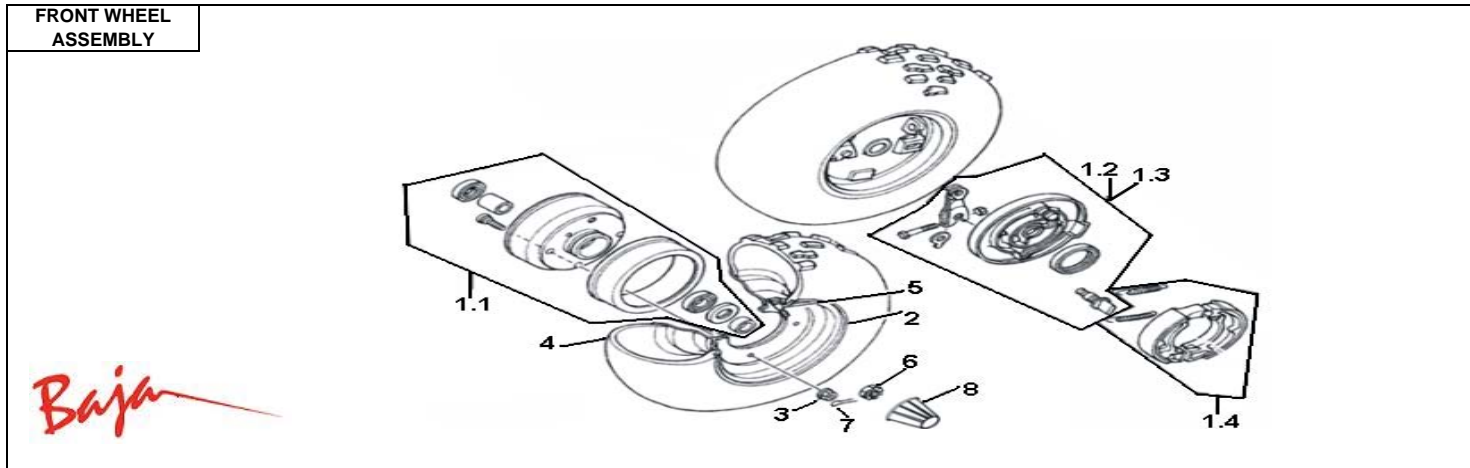

Item No.	Part No.	UPC Number	Description	Baja Description	Qty Shipped per order	Qty.
1.1	BA150-374	842645030338	BRAKE ASSEMBLY, FRONT		1	2
1.2	BA150-381	842645030406	SEAT, LEFT FRONT BRAKE		1	1
1.3	BA150-382	842645030413	SEAT, RIGHT FRONT BRAKE		1	1
1.4	BA150-383	842645030420	SHOES, FRONT BRAKE		1	2
2	BA150-375	842645030345	RIM, FRONT		1	2
3	BA150-376	842645030352	NUT M8-1.25X7, FLANGE SRING LOCK		4	8
4	BA150-377	842645030369	TIRE FRONT 19X7-8		1	2
5	BA150-378	842645030376	VALVE, TUBELESS		1	2
6	BA150-379	842645030383	NUT M14-1.50X15, HEX CASTLE		2	2
7	BA150-380	842645030390	PIN M3.5X40, COTTER		2	2
8	BA150-384	842645030437	BOOT, DUST PROOF		1	4