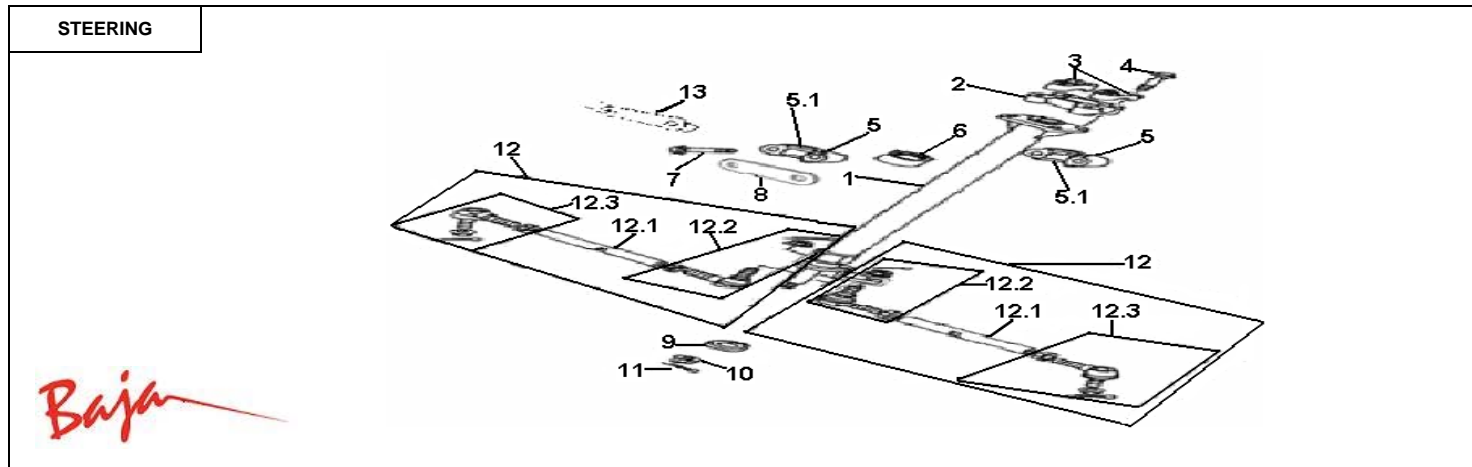

Item No.	Part No.	UPC Number	Description	Baja Description	Qty Shipped per order	Qty.
1	BA150-332	842645029912	COLUMN, STEERING		1	1
2	BA150-333	842645029929	HOLDER, LOWER HANDLEBAR		1	1
3	BA150-334	842645029936	HOLDER, UPPER HANDLEBAR		2	2
4	BA150-335	842645029943	BOLT, FLANGE M8×55×1.25		4	4
5	BA150-336	842645029950	BEARING, STEERING PLANE		1	2
5.1	BA150-508	883099104411	SEALS, STEERING STEM BRACKET		2	2
6	BA150-337	842645029967	CLAMP M8×60, STEERING STEM		1	2
7	BA150-338	842645029974	BOLT M8-1.25X60, HEX (PT)		1	1
8	BA150-339	842645029981	CLIP, STEERING		1	1
9	BA150-340	842645029998	WASHER M8X16X2, PLATE		1	1
10	BA150-341	842645030000	NUT M14-1.5X15, HEX CASTLE		1	1
11	BA150-342	842645030017	PIN M2.5X31.50, COTTER		1	1
12	BA150-343	842645030024	LINKAGE , COMP		1	2
12.1	BA150-344	842645030031	TIE ROD ASSEMBLY		1	2
12.2	BA150-345	842645030048	LINKAGE ,STEERING ROD INNER		1	2
12.3	BA150-346	842645030055	LINKAGE, STEERING ROD OUTTER		1	2
13	BA150-109	883099044298	THRUST WASHER		1	1