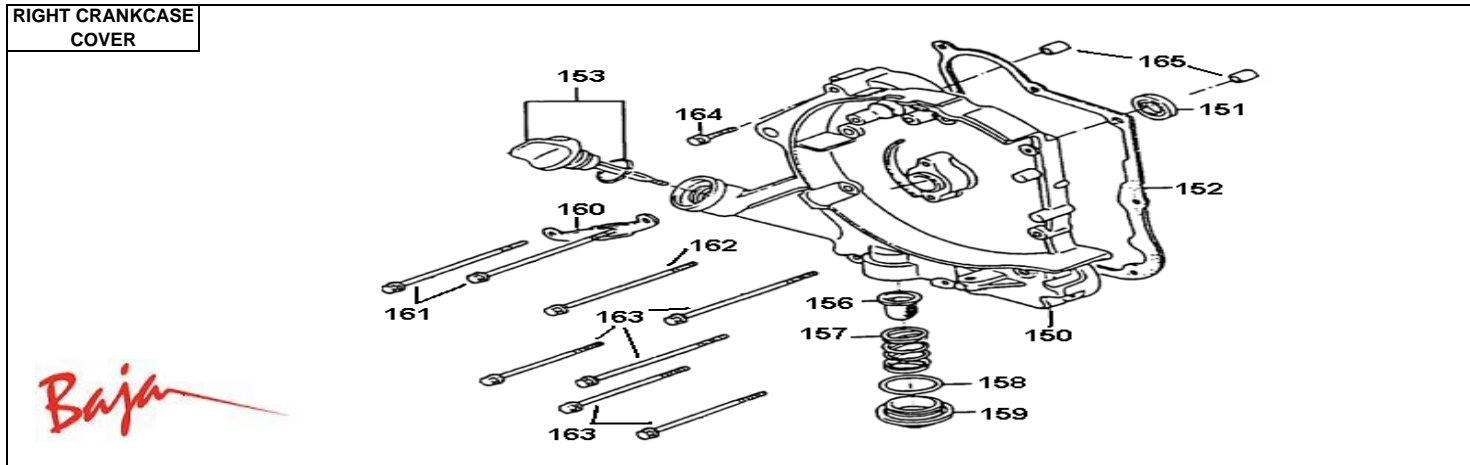

Item No.	Part No.	UPC Number	Description	Baja Description	Qty Shipped per order	Qty.
150	BA150-200	842645028601	COVER, RIGHT CRANKCASE		1	1
151	BA150-201	842645028618	SEAL 19.8X30X5, OIL		1	1
152	BA150-202	842645028625	GASKET, RIGHT CRANKCASE COVER		1	1
153	BA150-203	842645028632	DIPSTICK		1	1
156	BA150-204	842645028649	SCREEN, OIL FILTER		1	1
157	BA150-205	842645028656	SPRING, OIL FILTER SCREEN		1	1
158	BA150-206	842645028663	O-RING 30X8MM		1	1
159	BA150-207	842645028670	BOLT, DRAIN		1	1
160	BA150-208	842645028687	CLAMPER		1	1
161	BA150-209	842645028694	BOLT M6-1.0X95, FLANGE (PT)		1	2
162	BA150-210	842645028700	BOLT M6-1.0X100, FLANGE (PT)		1	1
163	BA150-211	842645028717	BOLT M6-1.0X95, FLANGE (PT)		1	5
164	BA150-212	842645028724	BOLT M6-1.0X40, FLANGE (PT)		1	1
165	BA150-213	842645028731	DOWEL PIN		1	2