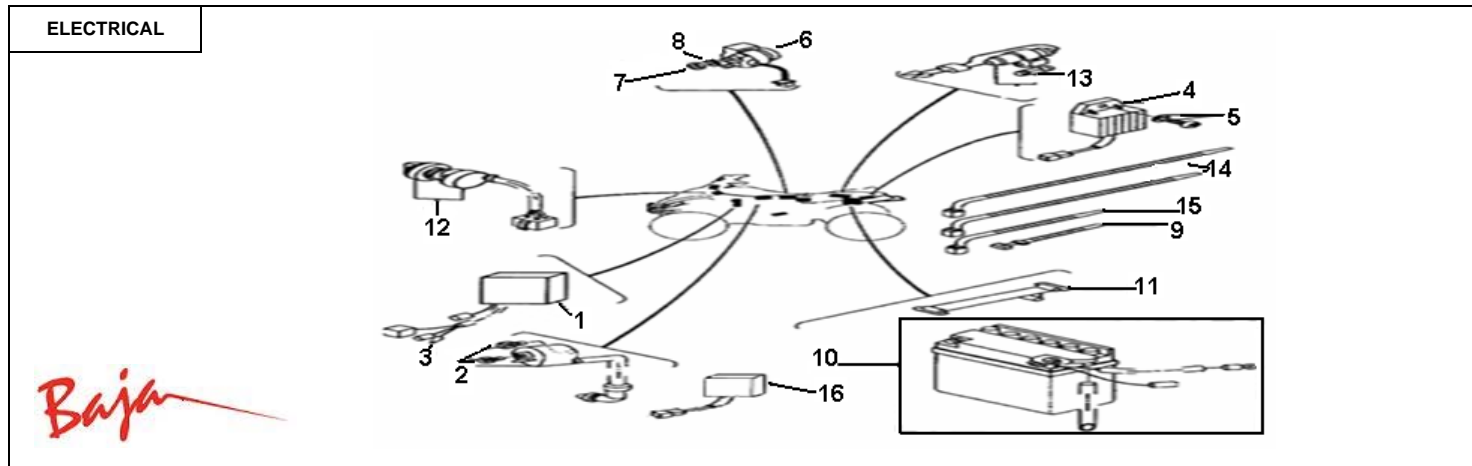

Item No.	Part No.	UPC Number	Description	Baja Description	Qty Shipped per order	Qty.
1	BA150-422	842645030819	CDI		1	1
2	BA150-423	842645030826	COIL, IGNITION		1	1
3	BA150-424	842645030833	BOLT M6-1.0X12, ALLEN (FT)		2	2
4	BA150-425	842645030840	RECTIFIER 4 WIRES	4 WIRES	1	1
4	BA150-513	883099145605	RECTIFIER 5 WIRES	5 WIRES	1	1
5	BA150-426	842645030857	SCREW, PAN HEAD		1	1
6	BA150-427	842645030864	RELAY, STARTER		1	1
7			NUT M6	AVAILABLE WITH PART BA150-427		1
8			WASHER, SPRING Φ6	AVAILABLE WITH PART BA150-427		1
9	BA150-430	842645030895	BAND, SWITCH CORD L170		4	4
10	30-01-9001	842645001383	BATTERY (12N9-4B-1-FP)		1	1
11	BA150-432	842645030918	BAND, BATTERY		1	1
12	BA150-433	842645030925	SWITCH, IGNITION		1	1
13	BA150-434	842645030932	FUSE 10A / 250V GLASS TUBE	10A / 250V GLASS TUBE	1	1
14	BA150-435	842645030949	CLAMP, HOSE L300		1	2
15	BA150-436	842645030956	CLAMP L200		1	1
16	BA150-120	883099044335	RELAY, STOP		1	1