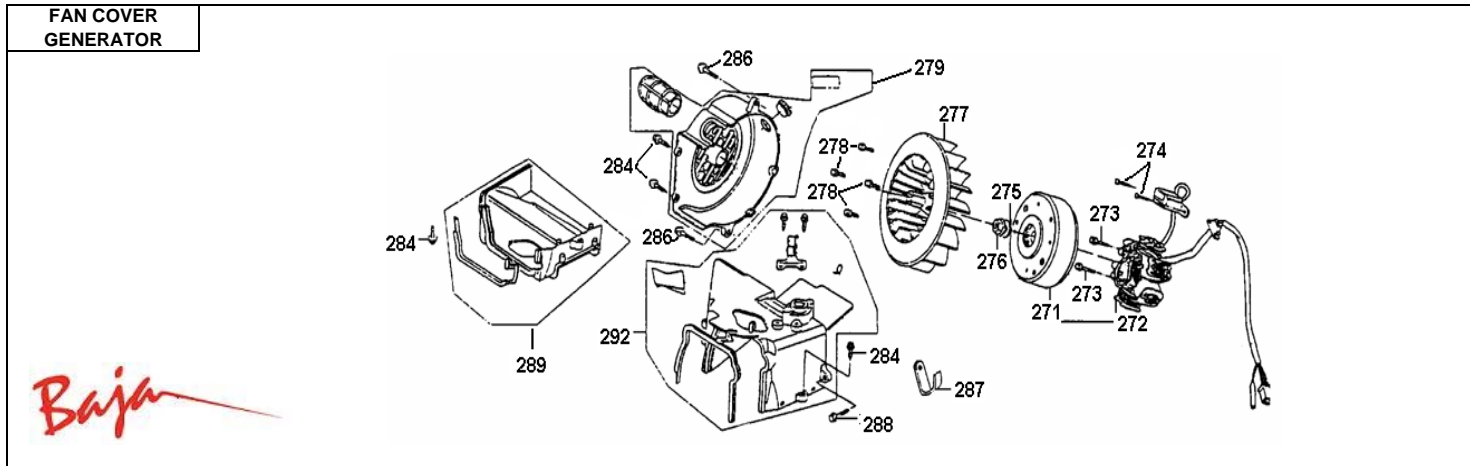

Item No.	Part No.	UPC Number	Description	Baja Description	Qty Shipped per order	Qty.
271	BA150-231	842645028915	FLYWHEEL		1	1
272	BA150-233	842645028939	STATOR		1	1
273	BA150-235	842645028953	BOLT M6-1.0X20, FLANGE (FT)		1	1
274	BA150-236	842645028960	BOLT M5-0.8X12, HEX (FT)		1	1
275	BA150-237	842645028977	WASHER M13X24X2, PLATE		1	1
276	BA150-238	842645028984	NUT M12-1.25X10, FLANGE		1	1
277	BA150-239	842645028991	FAN, COOLING		1	3
278	BA150-240	842645029004	BOLT M6-1.0X15, FLANGE (FT)		1	3
279	BA150-241	842645029011	COVER, FAN		1	1
284	BA150-242	842645029028	SCREW M4X15, HEX		1	1
286	BA150-244	842645029042	BOLT M6-1.0X25, FLANGE (PT)		1	1
287	BA150-245	842645029059	CLAMP, DRAIN TUBE		1	1
288	BA150-246	842645029066	BOLT M6-1.0X25, FLANGE (FT)		1	1
289	BA150-247	842645029073	SHROUD, BOTTOM		1	1
292	BA150-248	842645029080	SHROUD, TOP		1	1