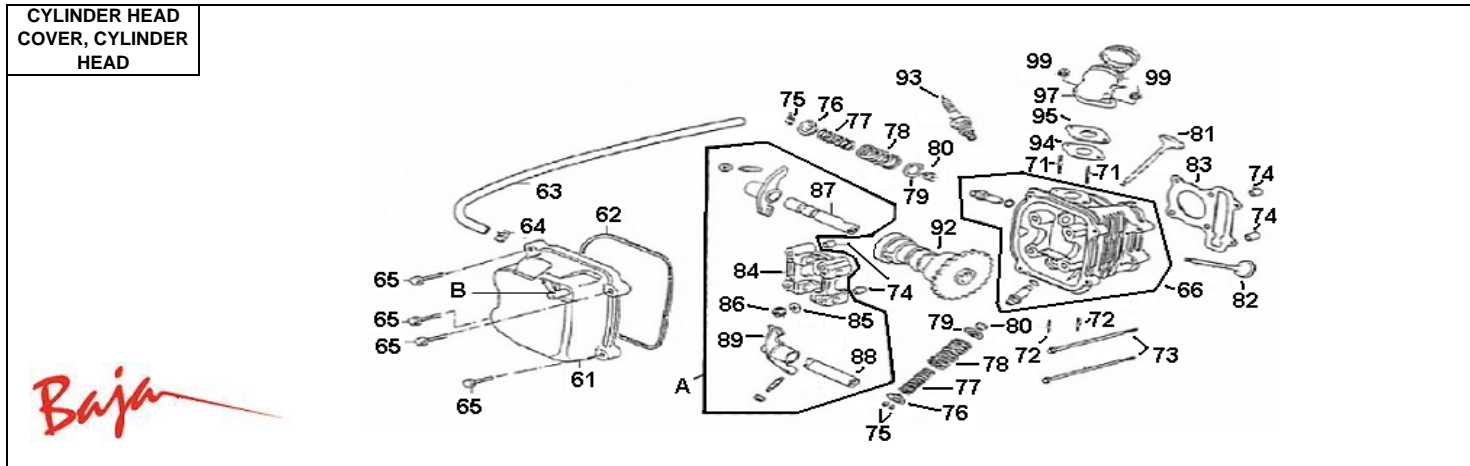

Item No.	Part No.	UPC Number	Description	Baja Description	Qty Shipped per order	Qty.
61	BA150-044	842645028120	COVER, CYLINDER HEAD		1	1
62	BA150-045	842645028137	GASKET, CYLINDER HEAD COVER		1	1
63	BA150-046	842645028144	TUBE, BREATHER		1	1
64	BA150-047	842645028151	CLIP, TUBE		1	1
65	BA150-048	842645028168	BOLT M6-1.0X25, FLANGE (FT)	BOLT FLANGE	3	3
66	BA150-049	842645028175	HEAD, CYLINDER		1	1
71	BA150-050	842645028182	STUD BOLT M6-1.0X64	BOLT STUD 6X50	2	2
72	BA150-051	842645028199	STUD BOLT M8-1.0X33	BOLT STUD 8X32, EXHAUST STUDS	2	2
73	BA150-052	842645028205	BOLT M6-1.0X100, FLANGE (PT)	BOLT FLANGE 6X100	2	2
74	BA150-053	842645028212	DOWL PIN 10X16		1	1
75	BA150-054	842645028229	VALVE, COTTER		2	2
76	BA150-055	842645028236	RETAINER, VALVE SPRING		1	1
77	BA150-056	842645028243	SPRING, VALVE INNER		1	1
78	BA150-057	842645028250	SPRING, VALVE OUTER		1	2
79	BA150-058	842645028267	WASHER M16X22X1, PLATE		1	2
80	BA150-059	842645028274	SEAL, VALVE STEM		1	2