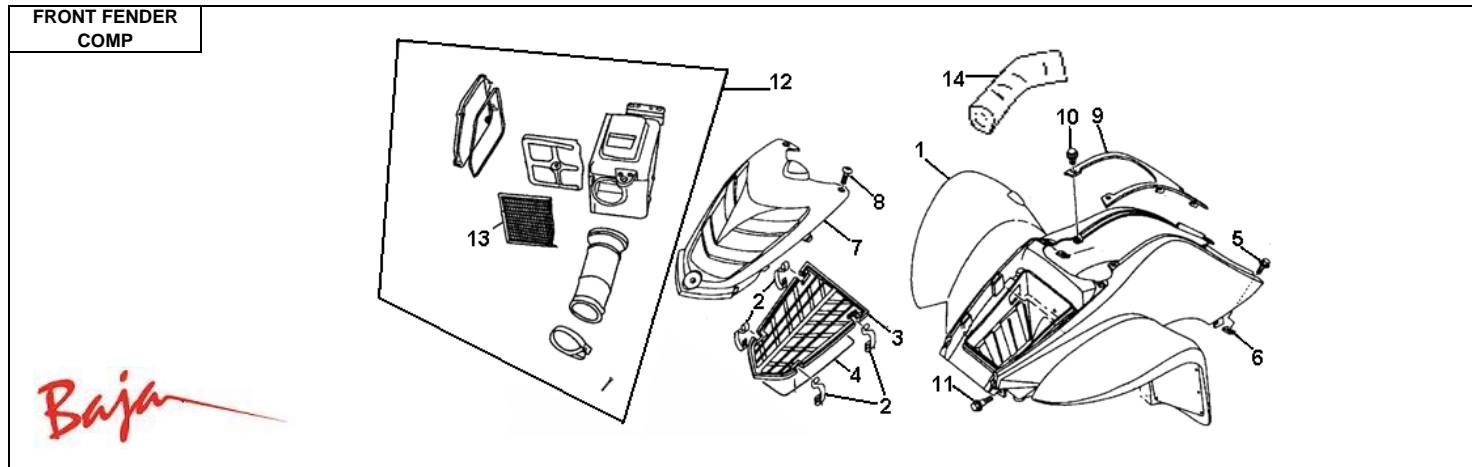

Item No.	Part No.	UPC Number	Description	Baja Description	Qty Shipped per order	Qty.
1	BA150-285	842645029455	FENDER, FRONT		1	1
2	BA150-286	842645029462	BRACKET, AIR CLEANER CASE CAP		1	4
3	BA150-287	842645029479	CAP, AIR CLEANER CASE		1	1
4	BA150-288	842645029486	GASKET, AIR CLEANER CASE		1	1
5	BA150-289	842645029493	BOLT W/WASHER M6-1.0X15, HEX (FT/S)		1	2
6	BA150-290	842645029509	NUT, SPRING M5		1	4
7	BA150-291	842645029516	HEAD, FENDER		1	1
8	BA150-292	842645029523	BOLT W/WASHER M5-0.8X15, HEX (FT/S)		2	2
9	BA150-293	842645029530	APPRON, FUEL TANK		1	1
10	BA150-294	842645029547	RIVET		1	2
11	BA150-295	842645029554	BOLT M6-1.0X16, FLANGE (FT)		1	1
12	BA150-296	842645029561	CLEANER, AIR	SQUARE SHAPED	1	1
12	BA150-356	842645030154	CLEANER, SMALL AIR	CYLINDER SHAPED	1	1
13	BA150-297	842645029578	FILTER, AIR		1	1
13	BA150-104	883099066498	FILTER, AIR	FOR CYLINDER SHAPED	1	1
14	BA150-105	883099044250	PIPE, AIRFILTER		1	1