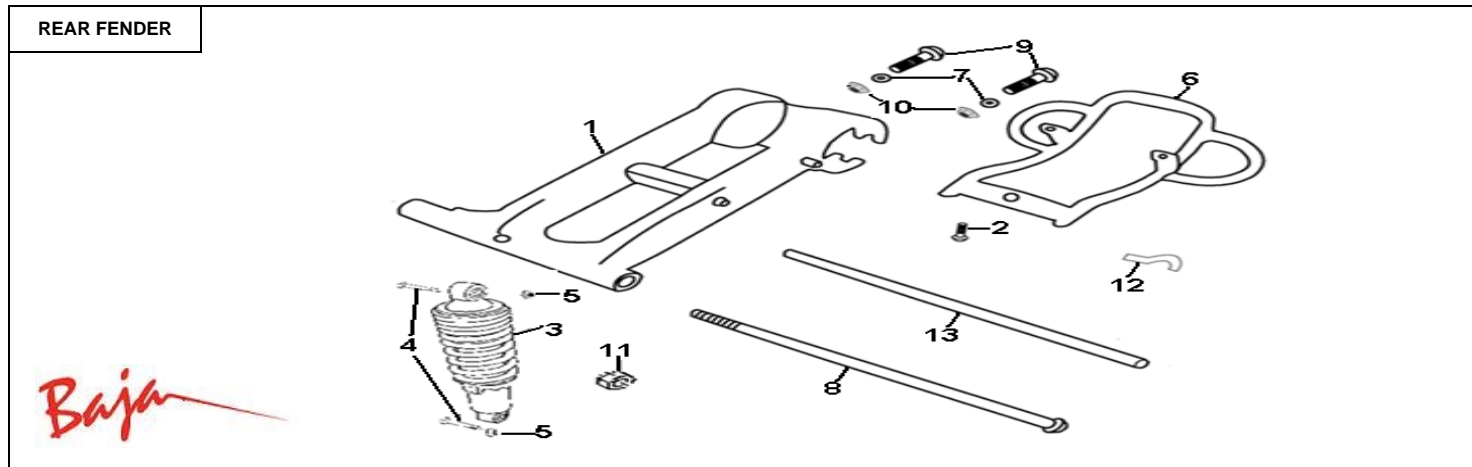

Item No.	Part No.	UPC Number	Description	Baja Description	Qty Shipped per order	Qty.
1	BA150-303	842645029622	ARM, REAR SWING		1	1
2	BA150-309	842645029684	BOLT M8-1.25X15, FLANGE (FT)		4	4
3	BA150-305	842645029646	SHOCK ABSORBER, REAR		1	1
4	BA150-306	842645029653	BOLT M10-1.25X51, FLANGE (PT)		2	2
5	BA150-307	842645029660	NUT M10-1.25X10, FLANGE SELF LOCK		2	2
6	BA150-308	842645029677	REAR AXLE PRATECTION FRAME		1	1
7	BA150-304	842645029684	WASHER M8X16X2, PLATE		4	2
8	BA150-310	842645029691	BOLT, REAR SWING ARM		1	1
9	BA150-314	842645029738	BOLT M8-1.25X85, FLANGE (PT)		1	1
10	BA150-312	842645029714	NUT M8-1.25X9, FLANGE SELF LOCK		2	2
11	BA150-313	842645029721	NUT M14-1.5X14, FLANGE SELF LOCK		1	1
12	BA150-311	842645029707	HOOK		2	2
13	BA150-106	883099044267	BUSHING, FORK	REAR AXLE BUSHING	1	1