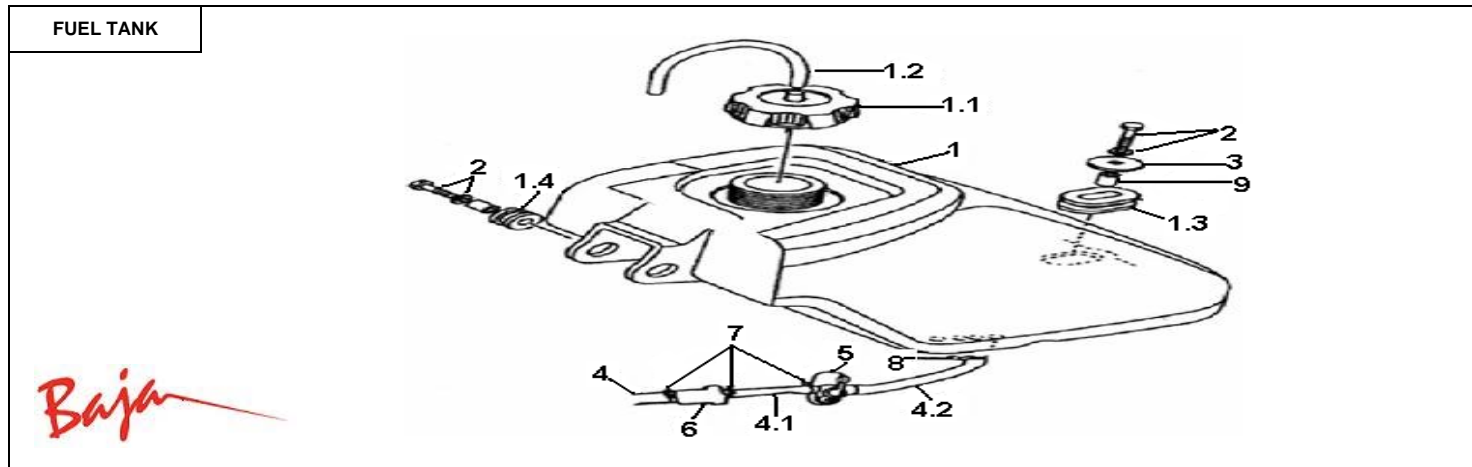

Item No.	Part No.	UPC Number	Description	Baja Description	Qty Shipped per order	Qty.
1	BA150-357	842645030161	TANK, FUEL WITHOUT FUEL VALVE		1	1
1	BA150-498	883099146862	TANK, FUEL WITH FUEL VALVE		1	1
1.1	BA150-358	842645030178	CAP, FUEL TANK		1	1
1.2	BA150-359	842645030185	HOSE, FUEL TANK CAP		1	1
1.3	BA150-363	842645030222	GROMMET, RUBBER		1	1
1.4	BA150-364	842645030239	GROMMET, RUBBER		2	2
2	BA150-360	842645030192	BOLT M6-1.0X30, FLANGE (PT)		1	1
3			WASHER, PLATE	AVAILABLE WITH PART BA150-361		1
4	BA150-368	842645030277	HOSE (L145)	IN LINE FUEL VALVE	1	1
4	BA150-516	883099146626	HOSE	FOR VALVE THAT BOLTS TO TANK	1	1
4.1	BA150-517	883099146879	FUEL LINE (VALVE TO FILTER)		1	1
4.2	BA150-518	883099146886	FUEL LINE (OD=11.56MM)		1	1
5	BA150-369	842645030284	FUEL VALVE (VALVE BOLTS TO TANK)		1	1
5	BA150-514	883099146572	FUEL VALVE (IN LINE FUEL)		1	1
6	BA150-370	842645030291	FILTER, FUEL		1	1
7	BA150-371	842645030307	CLIP		2	5
8	BA150-372	842645030314	BOLT M6-1.0X85, HEX (PT)		1	1
9	BA150-361	842645030215	PLATE, COLLAR & WASHER		1	1