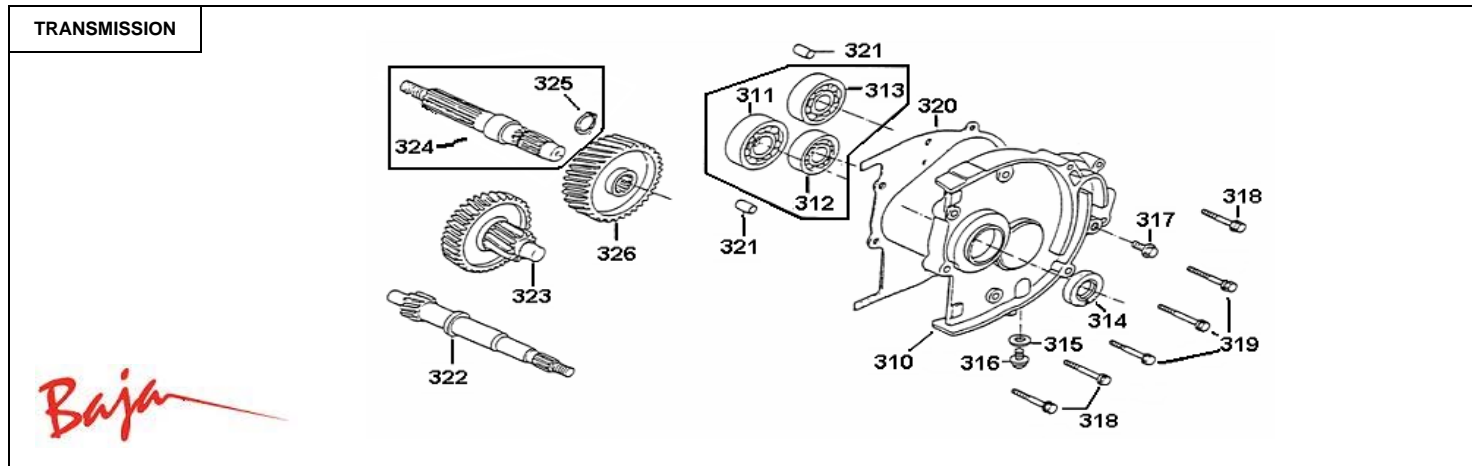

Item No.	Part No.	UPC Number	Description	Baja Description	Qty Shipped per order	Qty.
310	BA150-214	842645028748	COVER, MISSION		1	1
311	BA150-215	842645028755	BRG BALL RADIAL 6204		1	1
312	BA150-216	842645028762	BRG BALL RADIAL 6202		1	1
313	BA150-217	842645028779	BRG BALL RADIAL 6203		1	1
314	BA150-218	842645028786	SEAL 20X32X6, OIL		1	1
315	BA150-219	842645028793	WASHER M8X16X2, PLATE		1	1
316	BA150-220	842645028809	BOLT M1-1.25X12, FLANGE (FT)		1	1
317	BA150-221	842645028816	BOLT M8-1.25X12, FLANGE (FT)		1	1
318	BA150-222	842645028823	BOLT M6-1.0X28, FLANGE (PT)		1	3
319	BA150-223	842645028830	BOLT M6-1.0X35, FLANGE (PT)		1	3
320	BA150-224	842645028847	GASKET, MISSION COVER		1	1
321	BA150-225	842645028854	PIN DOWL 8X14		1	2
322	BA150-226	842645028861	SHAFT, DRIVE		1	1
323	BA150-227	842645028878	SHAFT, COUNTER		1	1
324	BA150-228	842645028885	SHAFT, FINAL		1	1
325			CIRCLIP EX 20	AVAILABLE WITH PART BA150-228		1
326	BA150-230	842645028908	GEAR, FINAL		1	1