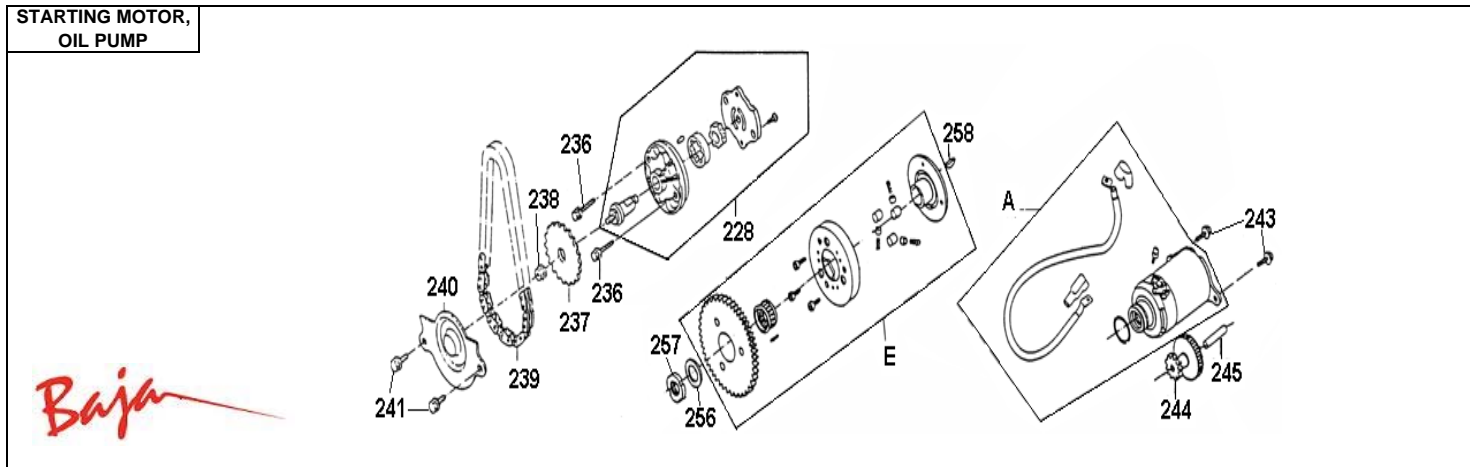

Item No.	Part No.	UPC Number	Description	Baja Description	Qty Shipped per order	Qty.
228	BA150-257	842645029172	PUMP, OIL		1	1
236	BA150-258	842645029189	BOLT M6-1.0X28, FLANGE (PT)		1	2
237	BA150-259	842645029196	SPROCKET, OIL PUMP		1	1
238	BA150-260	842645029202	NUT M6-1.0X6, FLANGE		1	1
239	BA150-261	842645029219	CHAIN, OIL PUMP		1	1
240	BA150-262	842645029226	PLATE, SEP		1	1
241	BA150-263	842645029233	BOLT M6-1.0X12, FLANGE (FT)		2	2
243	BA150-264	842645029240	BOLT FLANGE SH M6x12		1	2
244	BA150-265	842645029257	GEAR, STARTER REDUCTION		1	1
245	BA150-266	842645029264	SHAFT, STARTER REDUCTION		1	1
256	BA150-267	842645029271	WASHER M22X35X2, PLATE		1	1
257	BA150-268	842645029288	NUT LOCK 22MM		1	1
258	BA150-269	842645029295	WOODRUFF 25x14x4, KEY		1	1
A	BA150-270	842645029301	MOTOR, STARTER		1	1
E	BA150-271	842645029318	CLUTCH, ONE WAY		1	1