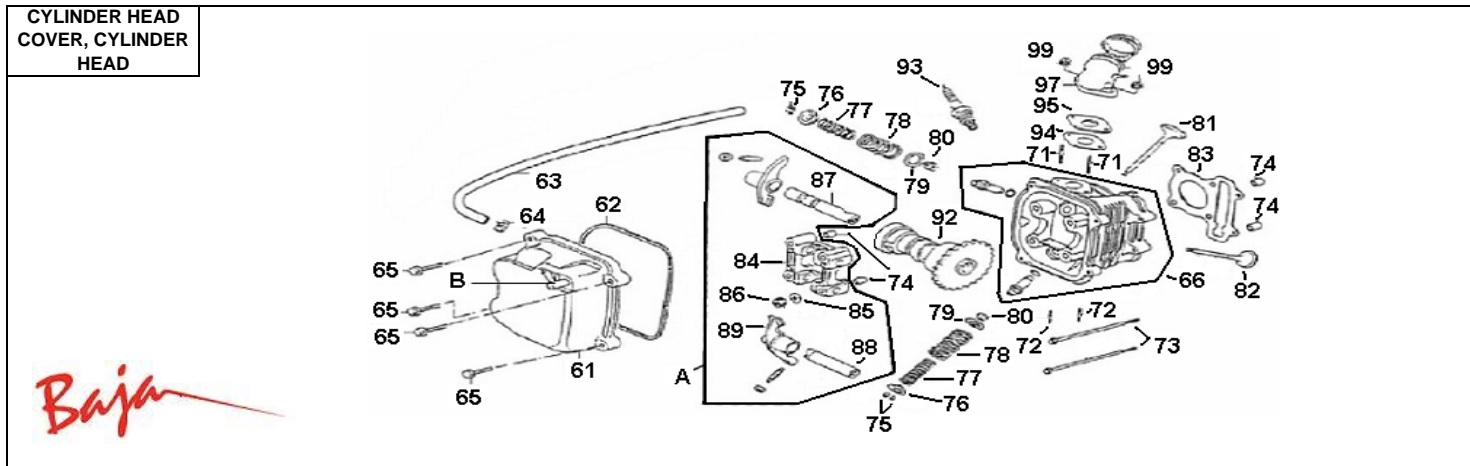

Item No.	Part No.	UPC Number	Description	Baja Description	Qty Shipped per order	Qty.
81	BA150-060	842645028281	VALVE, EXHAUST		1	1
82	BA150-061	842645028298	VALVE, INTAKE		1	1
83	BA150-162	842645028304	GASKET, CYLINDER HEAD		1	1
84			HOLDER CAMSHAFT	AVAILABLE W/ BA150-448		
85			WASHER 8MM	AVAILABLE W/ BA150-448		
86			NUT FLANGE 8MM	AVAILABLE W/ BA150-448		
87			SHAFT INLET ROCKER ARM	AVAILABLE W/ BA150-448		
88			SHAFT EXHAUST ROCKER ARM	AVAILABLE W/ BA150-448		
89	BA150-455	883099061844	*VALVE ROCKER ARM	AVAILABLE W/ BA150-448	1	1
92	BA150-171	842645028311	CAMSHAFT		1	1
93	BA150-172	842645028328	SPARK PLUG (CR7HAS)		1	1
94	BA150-173	842645028335	GASKET, CARBURETOR		1	1
95	BA150-174	842645028342	GASKET, CARBURETOR INSULATOR		1	1
97	BA150-175	842645028359	PIPE, INTAKE		1	1
97	BA150-511	883099145292	INTAKE PIPE EPA VERSION	EPA VERSION	1	1
99	BA150-177	842645028373	NUT M6-1.0X7, FLANGE		2	2