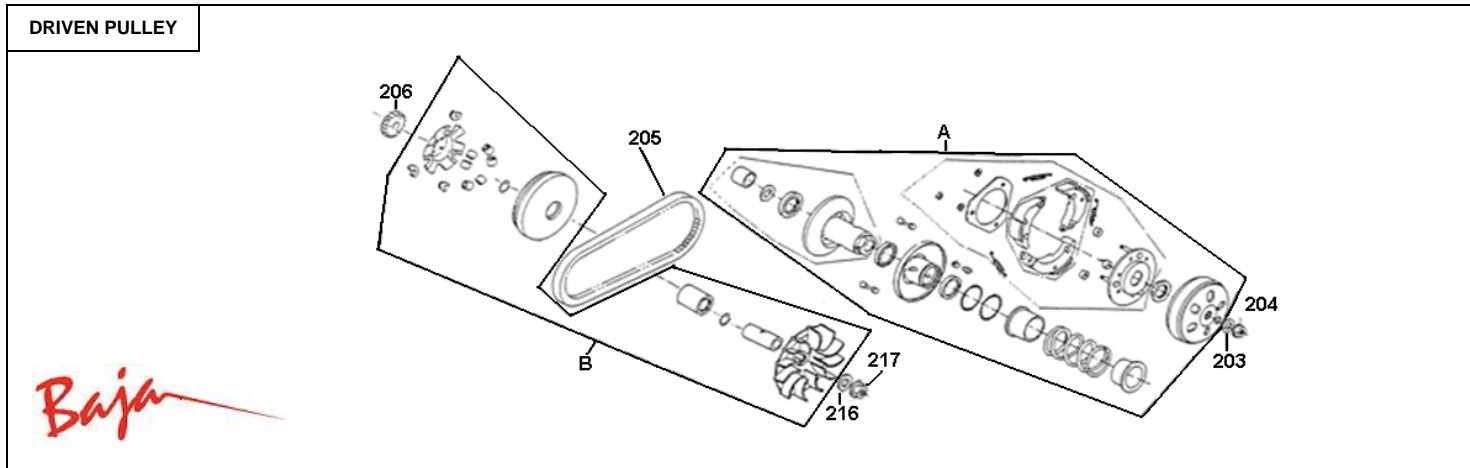

Item No.	Part No.	UPC Number	Description	Baja Description	Qty Shipped per order	Qty.
203	BA150-249	842645029097	WASHER M12X29X2, PLATE		1	1
204	BA150-250	842645029103	NUT M12-1.25X10, FLANGE		1	1
205	BA150-251	842645029110	BELT, DRIVE	BELT, DRIVE (#743 20-30)	1	1
206	BA150-252	842645029127	GEAR, DRIVEN		1	1
216	BA150-253	842645029134	WASHER M10X26X2, PLATE		1	1
217	BA150-254	842645029141	NUT M12-1.25X9, FLANGE		1	1
A	BA150-255	842645029158	PULLEY, DRIVEN		1	1
B	BA150-256	842645029165	PULLEY, DRIVE		1	1