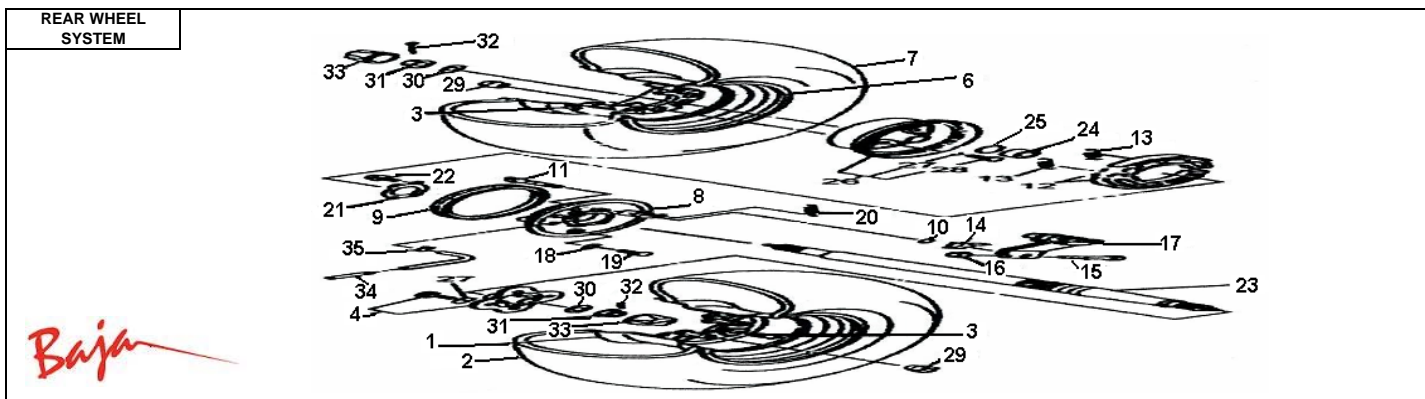

Item No.	Part No.	UPC Number	Description	Baja Description	Qty Shipped per order	Qty.
17	WD250U-548	883099030086	REAR BRAKE ARM UNIT		1	1
18	WD250U-549	883099030093	GASKET		1	1
19	WD250U-550	883099030109	BOLT M6-1.0X12, HEX (FT)		1	1
20	WD250U-551	883099030116	BRAKE TENSION SPRING		1	1
21	WD250U-552	883099030123	REAR BRAKE BEARING BLOCK		1	1
22	WD250U-553	883099030130	BOLT M8-1.25X40, FLANGE (PT)		1	4
23	WD250U-554	883099030147	REAR WHEEL AXLE		1	1
24	WD250U-555	883099030154	FLAT WASHER OF REAR BRAKE COVER		1	1
25	WD250U-556	883099030161	O-RING 30X1.8		1	1
26	WD250U-557	883099030178	REAR BRAKE HUB		1	1
27	WD250U-558	883099030185	O-RING 11.8X1.22		1	4
28	WD250U-559	883099030192	BOLT		1	4
29	WD250U-560	883099030208	NUT M10-1.25X15, LUG		1	8
30	WD250U-561	883099030215	WASHER M17X50X3, PLATE		1	2
31	WD250U-562	883099030222	REAR WHEEL AXLE NUT M14		1	2
32	WD250U-563	883099030239	PIN M4X32, COTTER		1	2