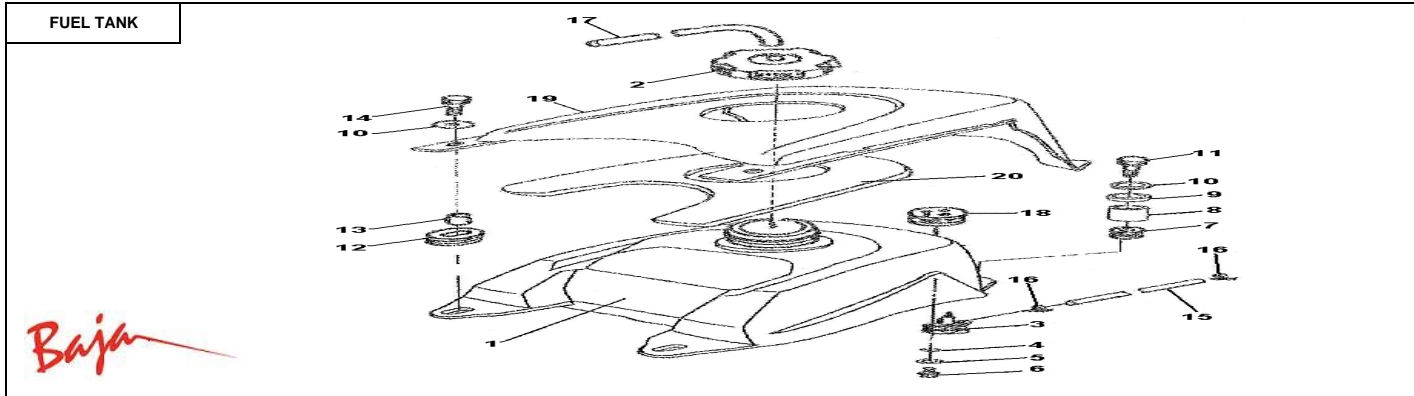

Item No.	Part No.	UPC Number	Description	Baja Description	Qty Shipped per order	Qty.
17	WD250U-604	883099030642	HOSE		1	1
18	WD250U-605	883099030659	SUPPORTING DAMPER OF AIRFLOW PIPE		1	1
19	WD250U-606	883099030666	DAMPER (UPPER COVER OF FUEL TANK)		1	1
20	WD250U-607	883099030673	FUEL TANK RUBBER DAMPER		1	1