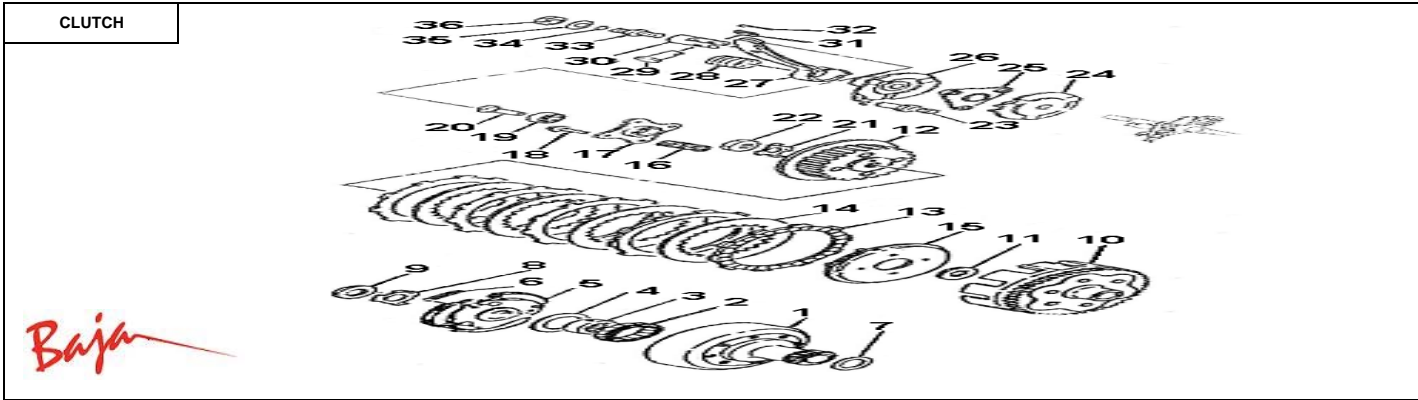

Item No.	Part No.	UPC Number	Description	Baja Description	Qty Shipped per order	Qty.
33	WD250U-155	883099026522	ADJUSTING SCREW		1	1
34	WD250U-156	883099026539	O-RING		1	1
35	WD250U-157	883099026546	WASHER 8		1	1
36	WD250U-158	883099026553	NUT M8-1.25X5, HEX		1	1