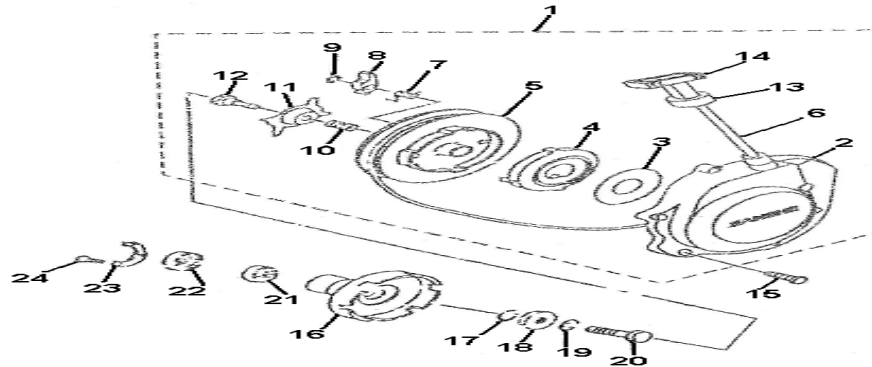

STARTING SYSTEM (HAND STARTING)

Item No.	Part No.	UPC Number	Description	Baja Description	Qty Shipped per order	Qty.
17	WD250U-342	883099028366	O-RING		1	1
18	WD250U-343	883099028373	WASHER M11X32X5, PLATE		1	1
19	WD250U-344	883099028380	WASHER M10X16X3, SPRING		1	1
20	WD250U-345	883099028397	BOLT M10-1.25X40, FLANGE (PT)		1	1
21	WD250U-346	883099028403	OIL SEAL		1	1
22	WD250U-347	883099028410	BEARING		1	1
23	WD250U-348	883099028427	PRESSING PLATE		1	1
24	WD250U-349	883099028434	BOLT M5-0.8X13, FLAT (FT)		1	3