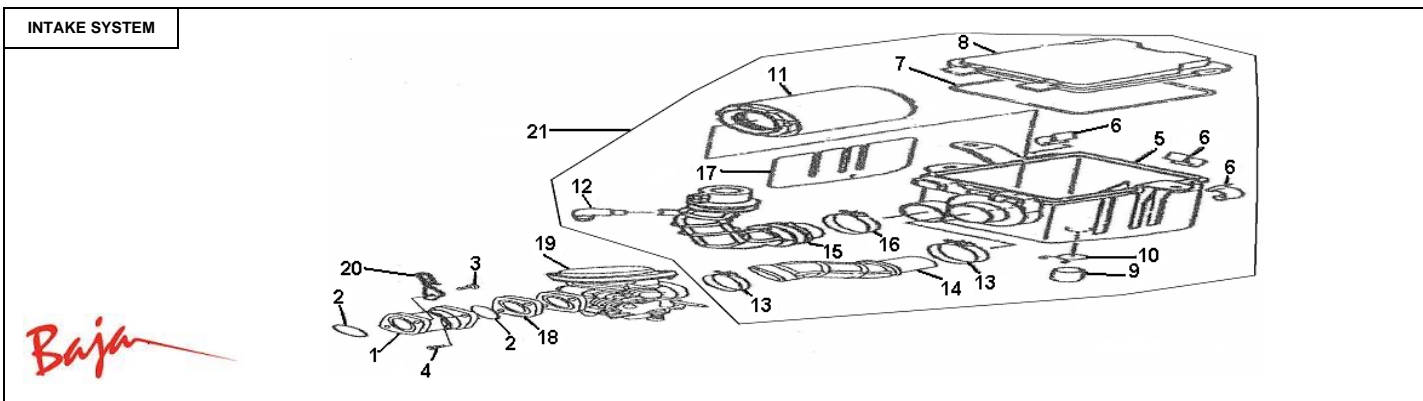

Item No.	Part No.	UPC Number	Description	Baja Description	Qty Shipped per order	Qty.
17			THERMAL PAD	AVAILABLE WITH PART WD250U-823		1
18	WD250U-312	883099028052	PAD		1	1
19	WD250U-313	883099028069	CARBURETOR	USES AUTOMATIC CHOKE	1	1
19	WD250U-538	883099064265	CARBURETOR	USES MANUAL CHOKE	1	1
20	WD250U-314	883099028076	CABLE CLIP UNIT		1	1
21	WD250U-823	883099028083	AIR CLEANER ASSY		1	1