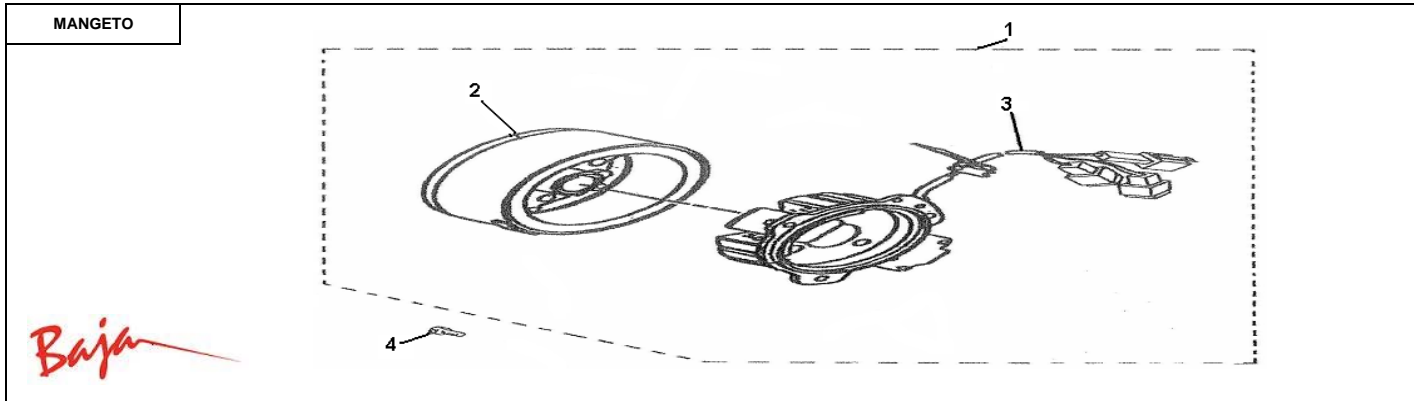

Item No.	Part No.	UPC Number	Description	Baja Description	Qty Shipped per order	Qty.
1	WD250U-667	883099031137	MAGNETO		1	1
1	WD250U-365	883099064500	MAGNETO		1	1
2	WD250U-668	883099031144	ROTOR		1	1
3	WD250U-669	883099031151	STATOR	1YELLOW CONNECTOR ONE WHITE CONNECTOR	1	1
3	WD250U-537	883099064258	STATOR	3 WHITE CONNECTORS	1	1
4	WD250U-366	883099031168	BOLT W/WASHER M6-1.0X15, ROUND (FT)		1	3