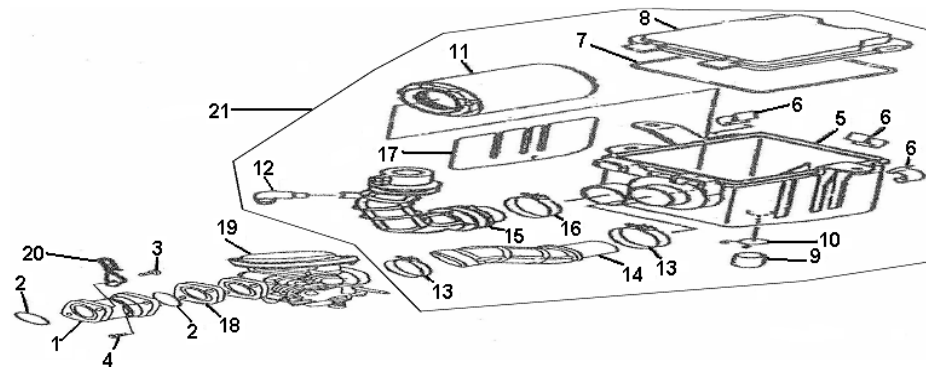

INTAKE SYSTEM

Item No.	Part No.	UPC Number	Description	Baja Description	Qty Shipped per order	Qty.
1	WD250U-295	883099027888	CARBURETOR SEAT		1	1
2	WD250U-296	883099027895	O-RING		2	2
3	WD250U-297	883099027901	SCREW M6X16		2	2
4	WD250U-298	883099027918	SCREW M6X20		2	2
5			AIR FILTER BODY	AVAILABLE WITH PART WD250U-823		1
6			LOCKING PLATE OF AIR FILTER COVER	AVAILABLE WITH PART WD250U-823		3
7	WD250U-301	883099027949	SEAL RING		1	1
8			AIR FILTER COVER	AVAILABLE WITH PART WD250U-823		1
9			DUST CUP	AVAILABLE WITH PART WD250U-823		1
10			STEEL WIRE CLAMP	AVAILABLE WITH PART WD250U-823		1
11	WD250U-305	883099027987	FILTER CORE UNIT		1	1
12			INTAKE PIPE BEND	AVAILABLE WITH PART WD250U-823		1
13			PIPE CLAMP UNIT	AVAILABLE WITH PART WD250U-823		2
14			CONNECTING PIPE OF CARBURETOR	AVAILABLE WITH PART WD250U-823		1
15	WD250U-309	883099028021	INTAKE PIPE		1	1
16			INTAKE PIPE CLAMP UNIT	AVAILABLE WITH PART WD250U-823		1