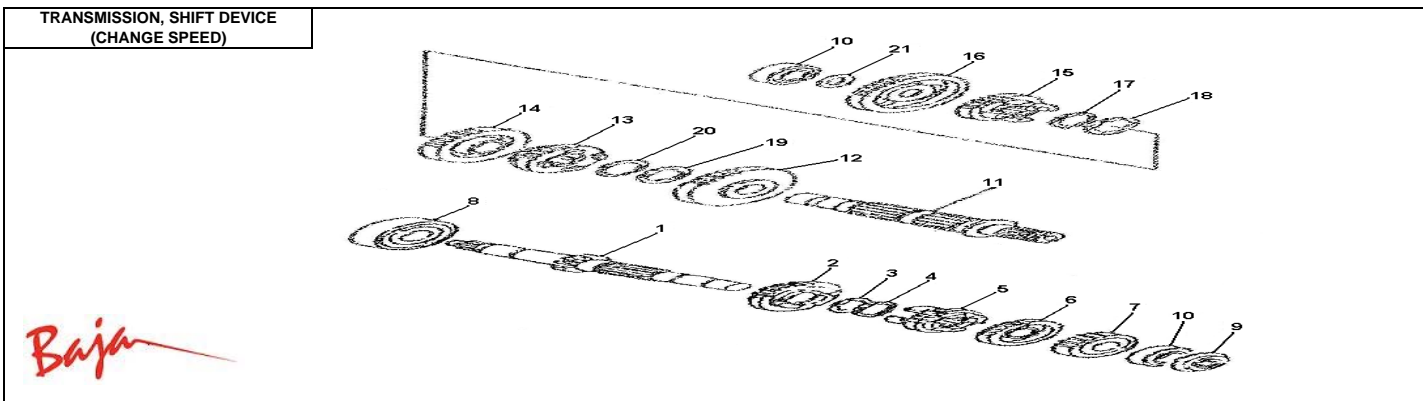

Item No.	Part No.	UPC Number	Description	Baja Description	Qty Shipped per order	Qty.
18	WD250U-266	883099027611	SHIFT 1 DRIVEN GEAR UNIT		1	1
19	WD250U-267	883099027628	INNER SPLINE WASHER		1	1
20	WD250U-268	883099027635	CIRCLIP 26		1	1
21	WD250U-269	883099027642	WASHER M15X24X1, PLATE		1	1