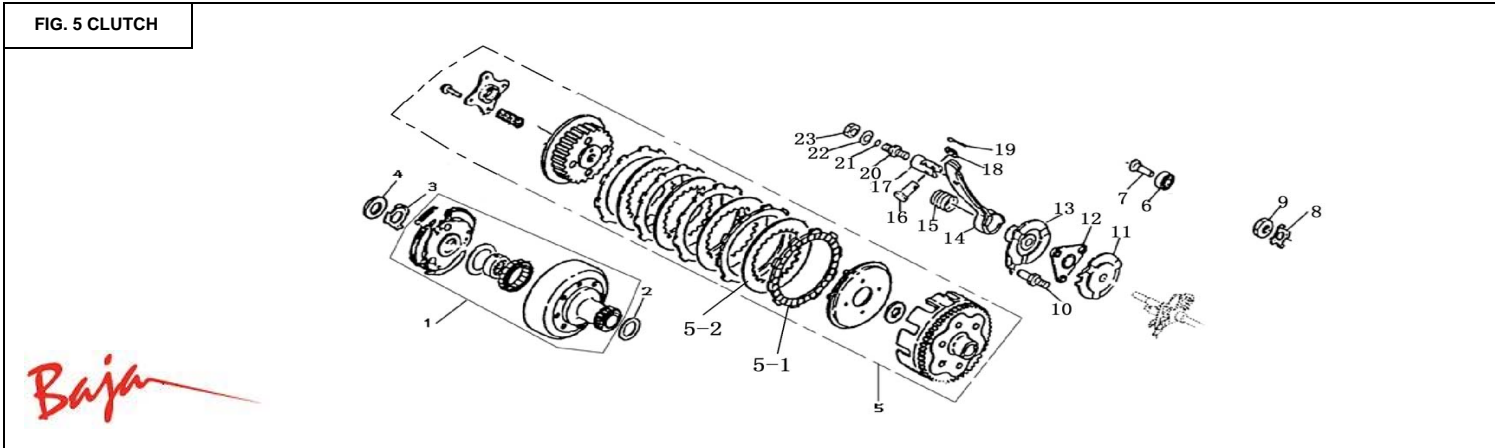

Item No.	Part No.	UPC Number	Description	Baja Description	Qty Shipped per order	Qty.
5-13	250U-221	883099021152	PLATE, UPPER CAM		1	1
5-14	250U-222	883099021169	PERATION ROCKER ARM UNIT		1	1
5-15	250U-223	883099021176	SPRING, COMPRESSION		1	1
5-16	250U-224	883099021183	PIN 1.2×14, CONNECTING		1	1
5-17	250U-225	883099021190	SEAT, SUPPORT		1	1
5-18	250U-226	883099021206	WASHER M8X14X2, PLATE		1	1
5-19	250U-227	883099021213	PIN, COTTER		1	1
5-20	250U-228	883099021220	ADJUSTING SCRWE		1	1
5-21	250U-229	883099021237	O-RING		1	1
5-22	250U-230	883099021244	WASHER M8X14X1, PLATE		1	1
5-23	250U-231	883099021251	NUT M8-1.25X6, HEX		1	1