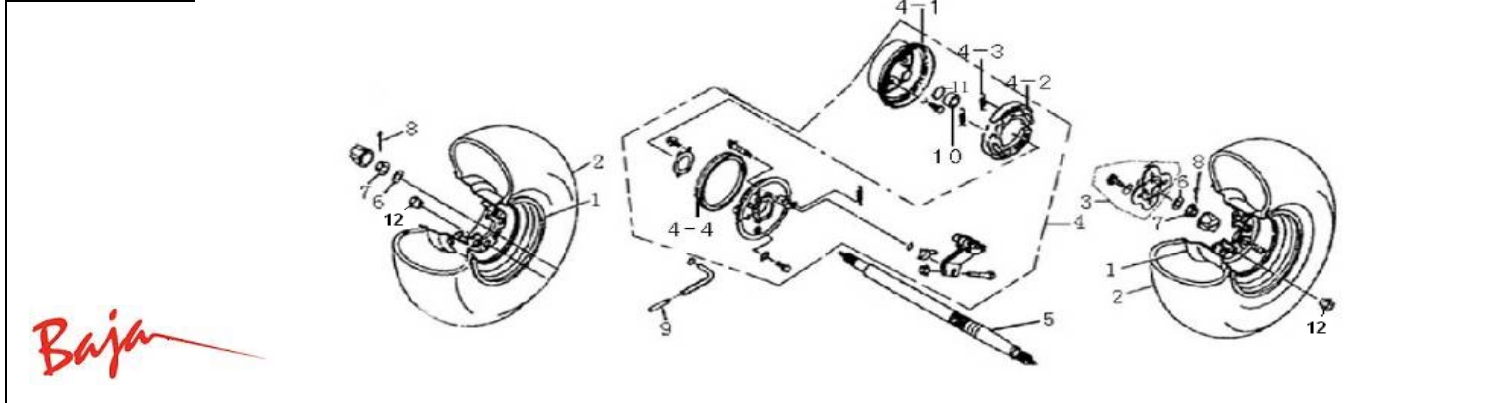

FIG. 24 REAR WHEEL ASSY

Item No.	Part No.	UPC Number	Description	Baja Description	Qty Shipped per order	Qty.
24-1	250U-476	883099023941	RIM, REAR		1	2
24-2	250U-477	883099023958	TIRE REAR 22X11-10		1	2
24-3	250U-478	883099023965	HUB, LEFT REAR		1	1
24-4	250U-479	883099023972	BRAKE ASSEMBLY, REAR		1	1
24-4-1	250U-480	883099023989	DRUM, REAR BRAKE		1	1
24-4-2	250U-481	883099023996	SHOES, BRAKE		1	1
24-4-3			TENSION SPRING	AVAILABLE WITH PART 250U-481		2
24-4-4	250U-483	883099024009	SEAL, DUST PROOF		1	1
24-5	250U-484	883099024016	AXLE, REAR		1	1
24-6	250U-485	883099024023	WASHER M16X50X3, PLATE		2	2
24-7	250U-486	883099024030	REAR WHEEL AXLE NUT M16		1	2
24-8	250U-487	883099024047	PIN M3X30, COTTER		2	2
24-9	250U-488	883099024054	TUBE, REAR BRAKE VENT		1	1
24-10	250U-489	883099024061	WASHER M30X40X3, PLATE		1	1
24-11	250U-490	883099024078	O-RING 30X1.8		1	1
24-12	250U-398	883099022876	NUT M10-1.25X15, LUG		4	8