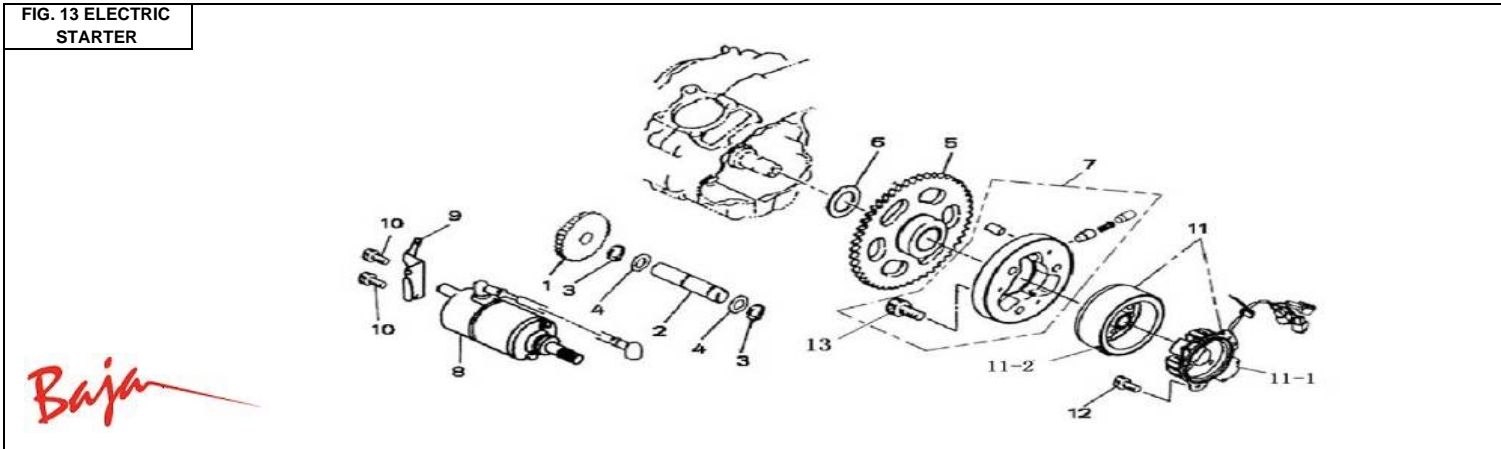

Item No.	Part No.	UPC Number	Description	Baja Description	Qty Shipped per order	Qty.
13-1	250U-325	883099022081	GEAR 1, STARTER		1	1
13-2	250U-326	883099022098	AXLE, STARTER GEAR		1	1
13-3	250U-327	883099022104	WASHER M12X18X1, PLATE		2	2
13-4	250U-328	883099022111	CIRCLIP 12		2	2
13-5	250U-329	883099022128	GEAR 2, STARTER		1	1
13-6	250U-330	883099022135	WASHER M25X36X1, PLATE		1	1
13-7	250U-331	883099022142	CLUTCH, ONE WAY		1	1
13-8	250U-332	883099022159	MOTOR, STARTER		1	1
13-9	250U-333	883099022166	BOARD, CONNECTING		1	1
13-10	250U-334	883099022173	BOLT W/WASHER M6-1.0X15, HEX (FT)		2	2
13-11	250U-335	883099022180	MAGNETO		1	1
13-11-1	250U-336	883099022197	STATOR		1	1
13-11-2	250U-337	883099022203	FLYWHEEL		1	1
13-12	250U-338	883099022210	BOLT W/WASHER M6-1.0X16, ROUND (FT)		3	3
13-13	250U-604	883099022227	BOLT M8-1.25X16, ALLEN (FT)		3	3