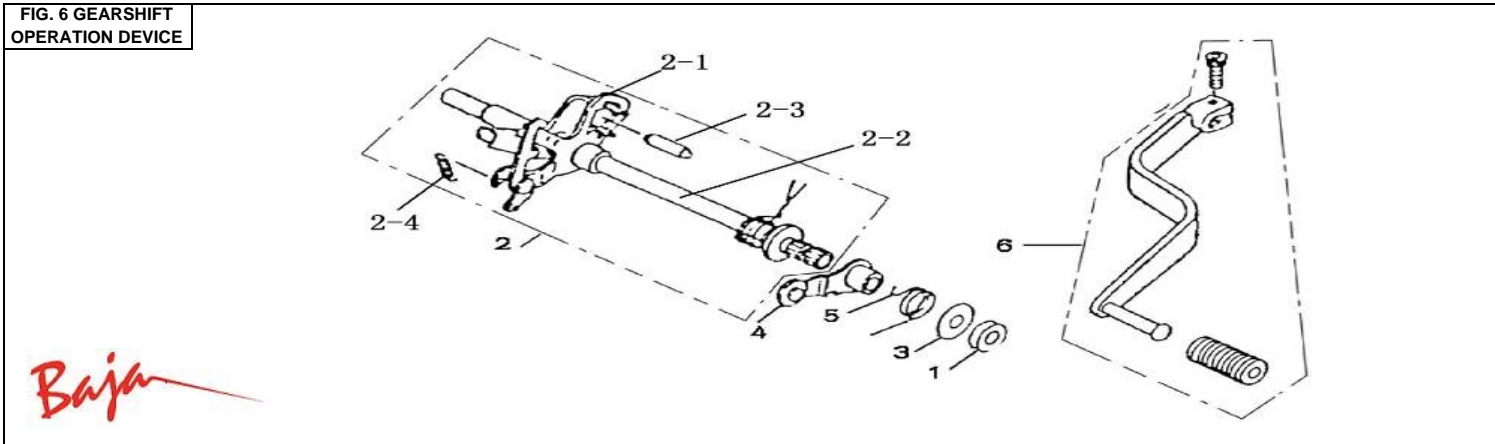

**FIG. 6 GEARSHIFT
OPERATION DEVICE**

Item No.	Part No.	UPC Number	Description	Baja Description	Qty Shipped per order	Qty.
6-1	250U-232	883099021268	SEAL, OIL		1	1
6-2	250U-233	883099021275	SHAFT, GEARSHIFT		1	1
6-2-1			SHIFT LEVER	AVAILABLE WITH PART 2550U-233		1
6-2-2			SHIFT AXLE	AVAILABLE WITH PART 2550U-233		1
6-2-3			TORSION SPRING PIN	AVAILABLE WITH PART 2550U-233		1
6-2-4			TENSION SPRING	AVAILABLE WITH PART 2550U-233		1
6-3	250U-238	883099021282	WASHER M13X22X1, PLATE		2	1
6-4	250U-239	883099021299	LEVER, LIMIT		1	1
6-5	250U-240	883099021305	SPRING, TORSION		1	1
6-6	250U-241	883099021312	PEDAL, GEARSHIFT	METAL RACKS	1	1
6-6	250U-700	842645030581	PEDAL, GEARSHIFT	PLASTIC RACKS	1	1