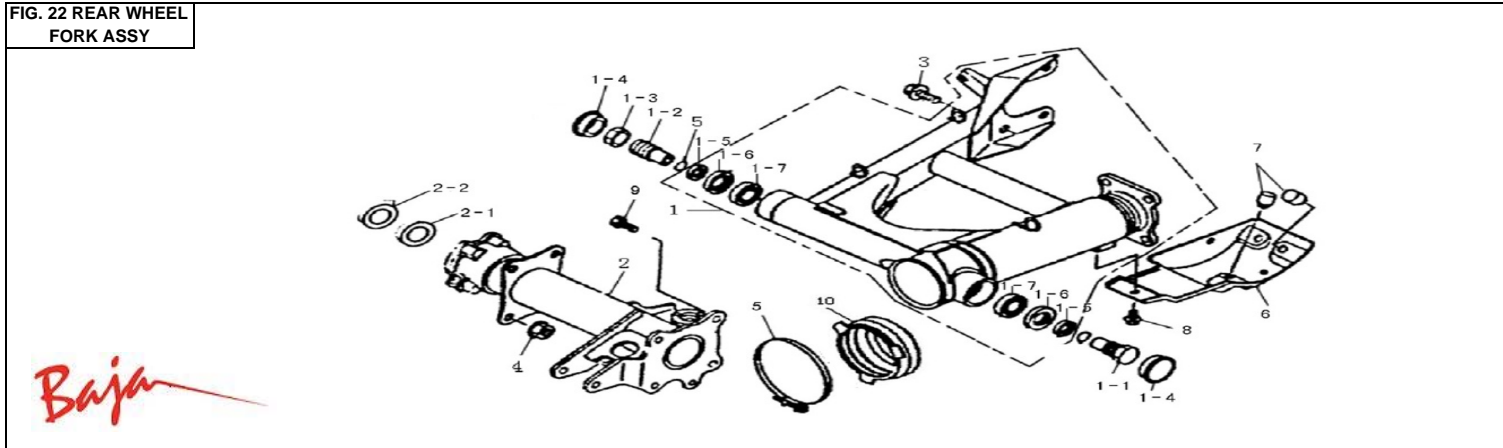

**FIG. 22 REAR WHEEL
FORK ASSY**

Item No.	Part No.	UPC Number	Description	Baja Description	Qty Shipped per order	Qty.
22-1	250U-439	883099023477	ARM, REAR SWING		1	1
22-1-1	250U-440	883099023484	BOLT M22-1.5X44, HEX (PT/S)		1	1
22-1-2	250U-441	883099023491	BOLT, REAR ARM RIGHT		1	4
22-1-3	250U-442	883099023507	NUT M23-1.5X11, HEX		1	1
22-1-4	250U-443	883099023514	COVER, REAR ARM DUST		2	2
22-1-5	250U-444	883099023521	COLLAR		2	2
22-1-6	250U-445	883099023538	SEAL, OIL		2	2
22-1-7	250U-446	883099023545	BEARING 30203		2	2
22-2	250U-447	883099023552	SLEEVE, REAR AXLE		1	1
22-2-1	250U-448	883099023569	SEAL, OIL		1	1
22-2-2	250U-449	883099023576	BEARING 6206-2RS		1	1
22-3	250U-450	883099023583	BOLT M12-1.25X25, FLANGE (FT)		2	4
22-4	250U-451	883099023590	NUT M12-1.25X13, FLANGE SELF LOCK		2	4
22-5	250U-452	883099023606	CLAMP, DUST COVER		1	1
22-6	250U-453	883099023613	COVER, LOWER GEAR BOX		1	1