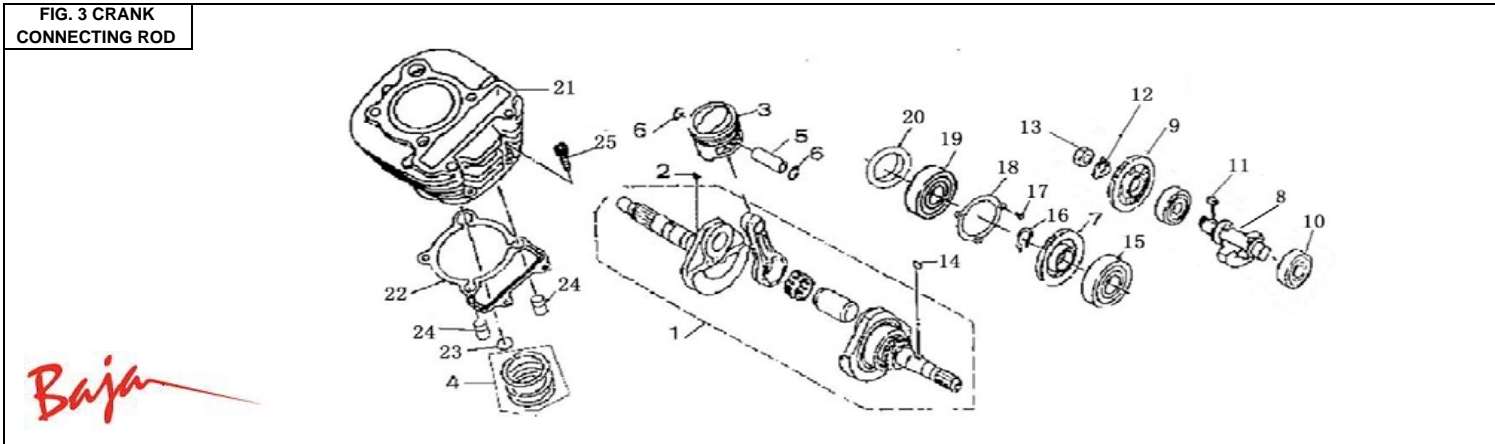

Item No.	Part No.	UPC Number	Description	Baja Description	Qty Shipped per order	Qty.
3-15	250U-166	883099020629	BEARING 6306/c4		1	1
3-16	250U-167	883099020636	CIRCLIP 26		1	1
3-17	250U-168	883099020643	BOLT M6-1.0X12, FLAT (FT)		3	3
3-18	250U-169	883099020650	PLATE, PRESSURE		1	1
3-19	250U-170	883099020667	BEARING 6203		1	1
3-20	250U-171	883099020674	SEAL, OIL		1	1
3-21	250U-172	883099020681	CYLINDER		1	1
3-22	250U-173	883099020698	GASKET, CYLINDER		1	1
3-23	250U-174	883099020704	O-RING		1	1
3-24	250U-175	883099020711	PIN 99530-14016, ALIGNMENT		2	2
3-25	250U-176	883099020728	BOLT M6-1.0X25, ALLEN (FT)		2	2