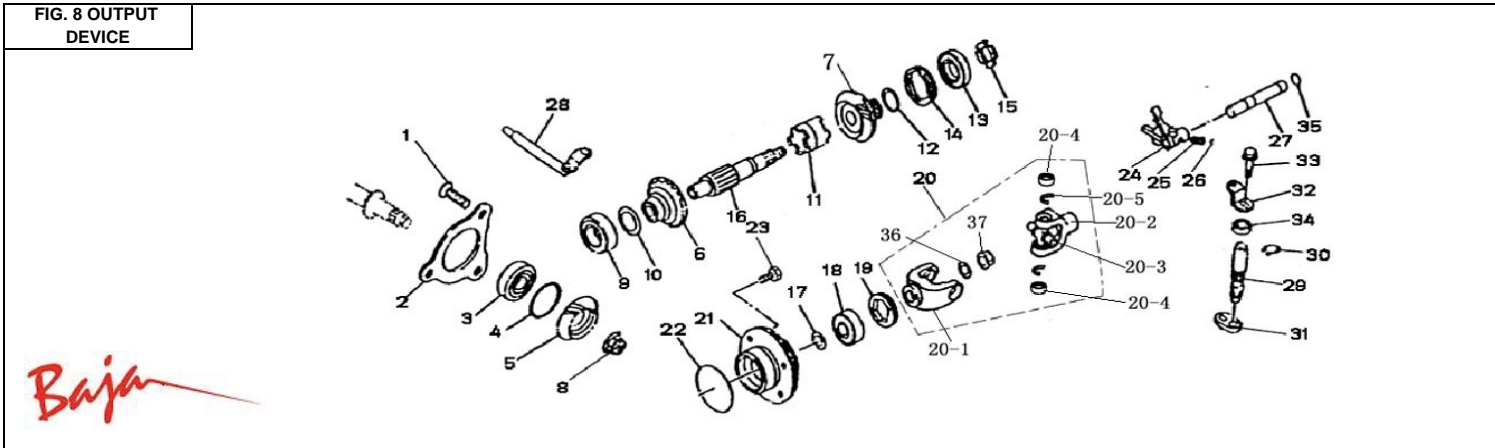

Item No.	Part No.	UPC Number	Description	Baja Description	Qty Shipped per order	Qty.
8-28	250U-279	883099021640	LEVER, REVERSE CONTROL		1	1
8-29	250U-280	883099021657	SHAFT, REVERSE CONTROL		1	1
8-30	250U-281	883099021664	CIRCLIP 14		2	1
8-31	250U-282	883099021671	PLATE, OPERATION		1	1
8-32	250U-283	883099021688	PLATE, LEVER		1	1
8-33	250U-284	883099021695	BOLT M6-1.0X16, FLANGE (FT)		2	1
8-34	250U-285	883099021701	SEAL, OIL		2	1
8-35	250U-286	883099021718	O-RING		2	1
8-36	250U-602	883099021725	WASHER M13X24X2, PLATE		2	1
8-37	250U-603	883099021732	NUT M12-1.25X12, FLANGE		2	1