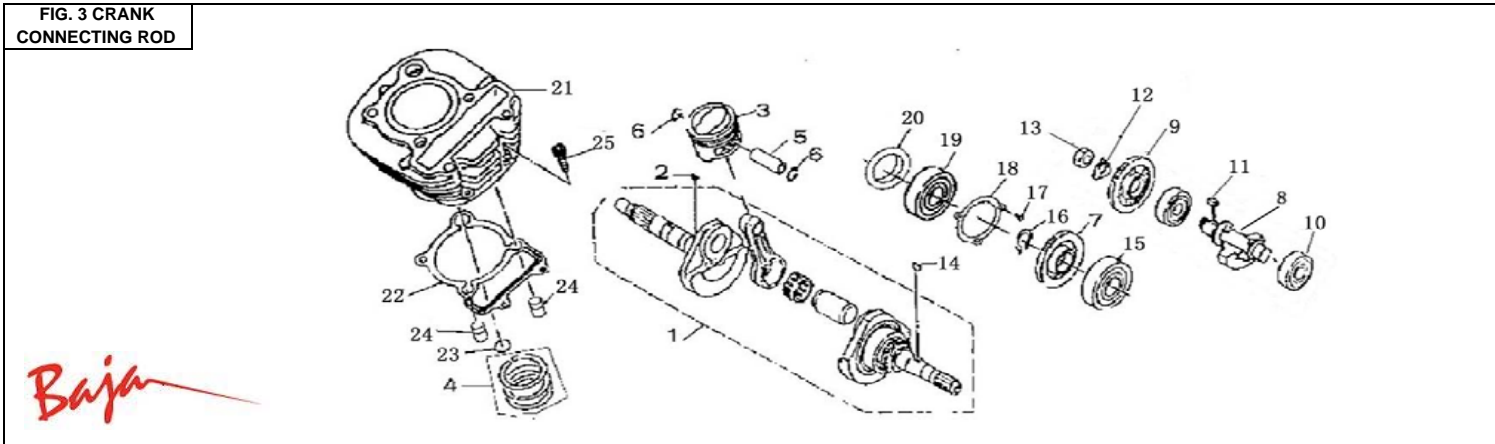

Item No.	Part No.	UPC Number	Description	Baja Description	Qty Shipped per order	Qty.
3-1	250U-152	883099020483	CRANKSHAFT		1	1
3-2	250U-153	883099020490	KEY 3×5×13, WOODRUFF		1	1
3-3	250U-154	883099020506	PISTON		1	1
3-4	250U-155	883099020513	RINGS, PISTON		1	1
3-5	250U-156	883099020520	PIN, PISTON		1	1
3-6	250U-157	883099020537	CIRCLIP		2	2
3-7	250U-158	883099020544	GEAR, BALANCE SHAFT DRIVE		1	1
3-8	250U-159	883099020551	SHAFT ASSEMBLY, BALANCE		1	1
3-9	250U-160	883099020568	GEAR, BALANCE SHAFT DRIVEN		1	1
3-10	250U-161	883099020575	BEARING		1	2
3-11	250U-162	883099020582	KEY, WOODRUFF		1	1
3-12	250U-163	883099020599	LOCKING WASHER		1	1
3-13	250U-164	883099020605	NUT M14-1.25X7, HEX		1	1
3-14	250U-165	883099020612	KEY, WOODRUFF		1	1