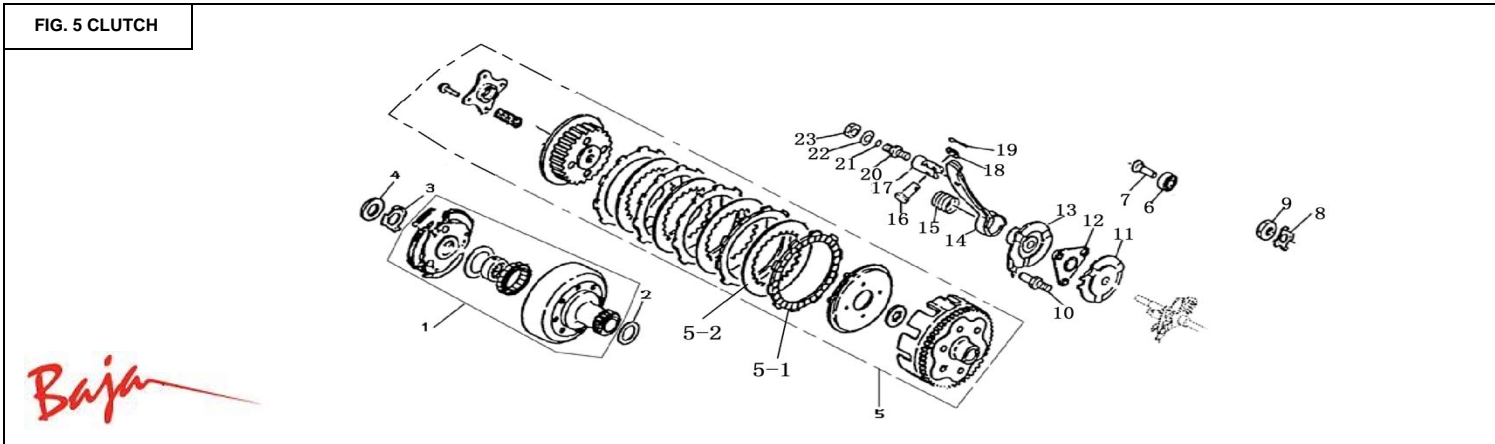

Item No.	Part No.	UPC Number	Description	Baja Description	Qty Shipped per order	Qty.
5-1	250U-207	883099021039	CLUTCH, PRIMARY		1	1
5-2	250U-208	883099021046	WASHER M26X34X1, PLATE		1	1
5-3	250U-209	883099021053	LOCKING WASHER		1	1
5-4	250U-210	883099021060	NUT M23-1.5X7, HEX		1	1
5-5	250U-211	883099021077	CLUTCH, SECONDARY		1	1
5-5-1	250U-234	883099061783	DISC, COUPLING DRIVE FRICTION	AVAILABLE WITH PART 250U-211	5	5
5-5-2	250U-213	883099061707	DISC, COUPLING DRIVEN FRICTION	AVAILABLE WITH PART 250U-211	4	4
5-6	250U-214	883099021084	BEARING 6000		1	1
5-7	250U-215	883099021091	ROD, CLUTCH POST		1	1
5-8	250U-216	883099021107	LOCKING WASHER		1	1
5-9	250U-217	883099021114	NUT		1	1
5-10	250U-218	883099021121	ROD, GUIDE		1	1
5-11	250U-219	883099021138	PLATE, LOWER CAMP		1	1
5-12	250U-220	883099021145	BRACKET, STEEL BALL		1	1