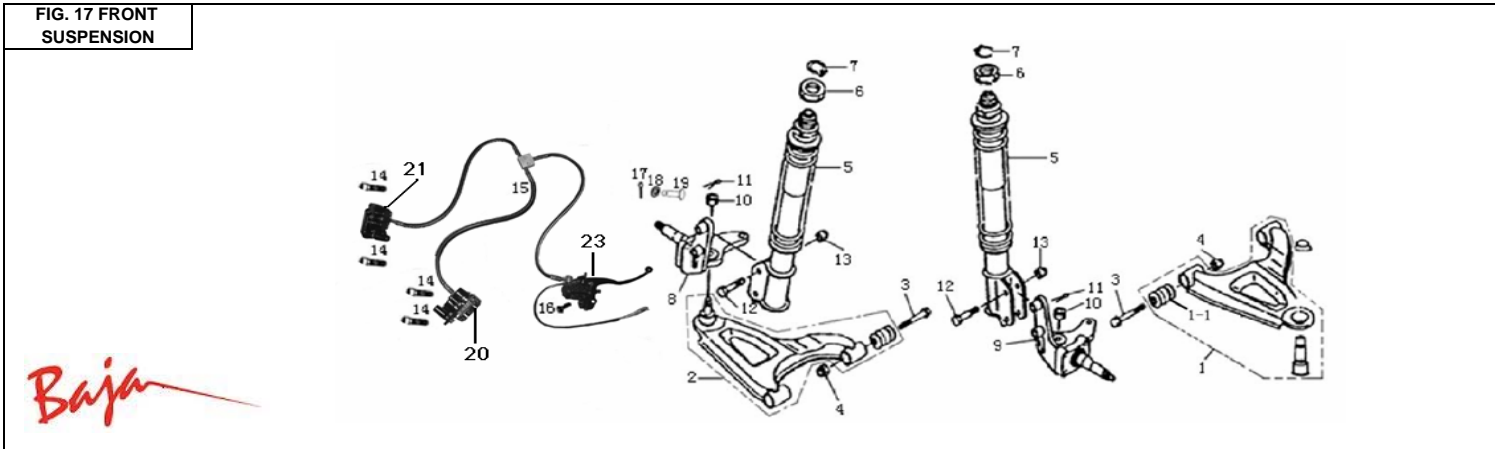

Item No.	Part No.	UPC Number	Description	Baja Description	Qty Shipped per order	Qty.
17-1	250U-376	883099022609	ARM, FRONT LEFT SWING		1	1
17-1-1			LEFT FRONT ROCKING SHAFT COMBO BUSHING	AVAILABLE WITH PART 250U-376		4
17-2	250U-378	883099022616	ARM, FRONT RIGHT SWING		1	1
17-3	250U-379	883099022623	BOLT M10-1.25X70, FLANGE (PT)		4	4
17-4	250U-380	883099022630	NUT M10-1.25X10, FLANGE SELF LOCK		4	4
17-5	250U-381	883099022647	SHOCK ABSORBER, FRONT		1	2
17-6	250U-382	883099022654	FRONT SHOCK ABSORBER NUT	NUT, FRONT SHOCK ABSORBER	1	2
17-7	250U-383	883099022661	CIRCLIP 32		4	2
17-8	250U-384	883099022678	KNUCKLE, RIGHT STEERING		1	1
17-9	250U-385	883099022685	KNUCKLE, LEFT STEERING		1	1
17-10	250U-386	883099022692	NUT M12-1.25X13, FLANGE SELF LOCK		2	2
17-11	250U-387	883099022708	PIN M3X32, COTTER		2	2
17-12	250U-388	883099022715	BOLT M12-1.25X50, HEX (PT)		4	4
17-13	250U-389	883099022722	NUT M12-1.25X13, FLANGE SELF LOCK		4	4
17-14	250U-611	883099022739	BOLT M8-1.25X12, ALLEN		4	4