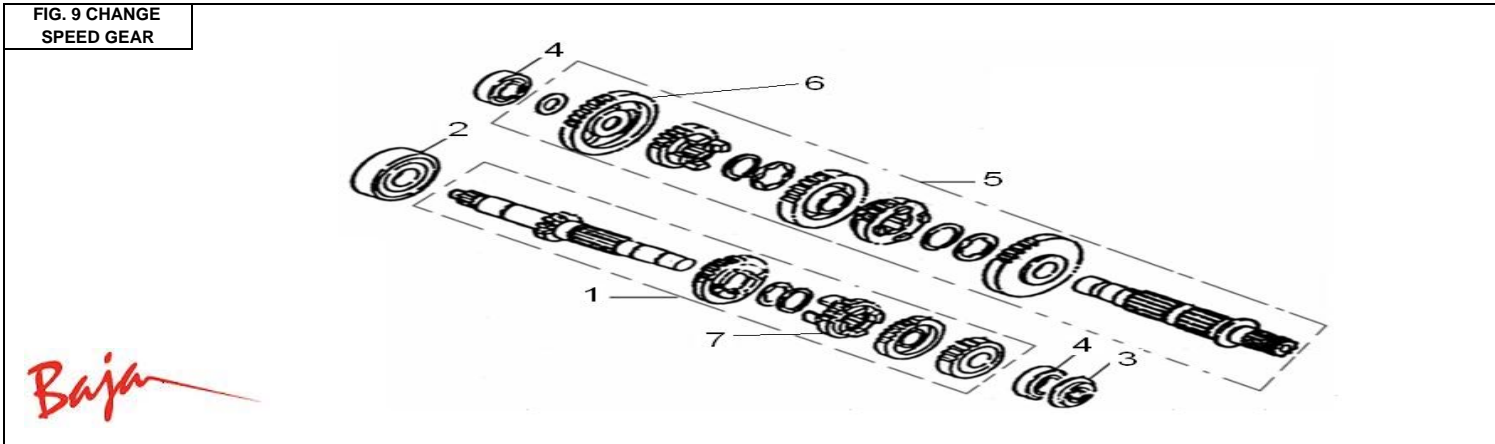

Item No.	Part No.	UPC Number	Description	Baja Description	Qty Shipped per order	Qty.
9-1	250U-287	883099021749	SHAFT, COUNTER		1	1
9-2	250U-288	883099021756	BEARING 6204		1	1
9-3	250U-289	883099021763	SEAL, OIL		1	1
9-4	250U-290	883099021770	BEARING 6202		2	2
9-5	250U-291	883099021787	SHAFT, MAIN		1	1
9-6	250U-698	883099075834	DRIVE AXLE GEAR		1	1
9-7	250U-699	883099064081	SPINDLE GEAR		1	1