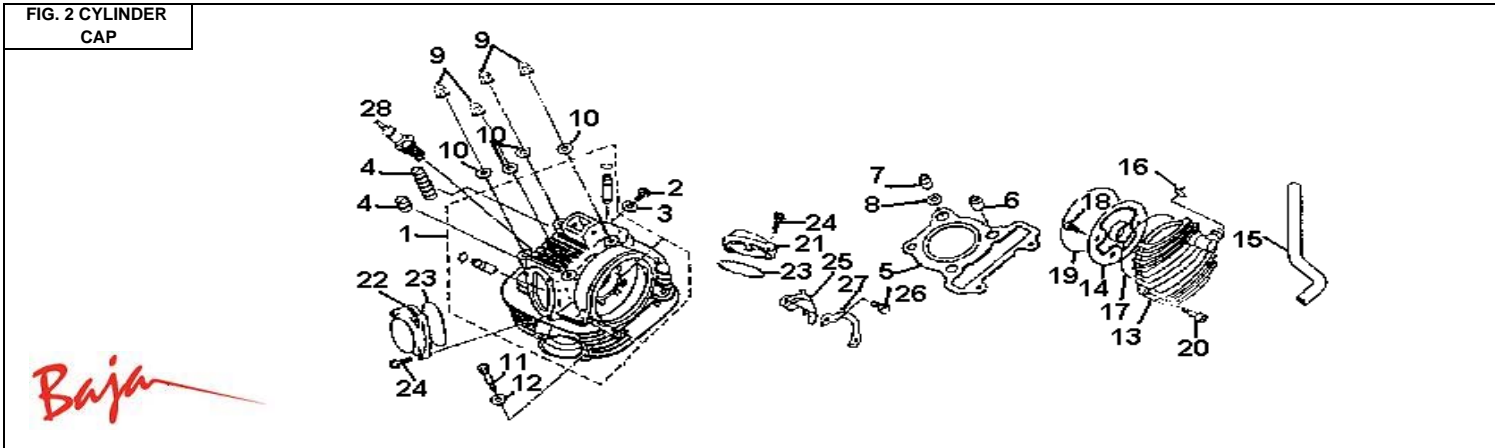

Item No.	Part No.	UPC Number	Description	Baja Description	Qty Shipped per order	Qty.
2-17	250U-140	883099020360	O-RING		1	1
2-18	250U-141	883099020377	BOLT M6-1.0X12, HEX (FT)		2	2
2-19	250U-142	883099020384	O-RING		1	1
2-20	250U-143	883099020391	BOLT M6-1.0X20, FLANGE (FT)		2	2
2-21	250U-144	883099020407	COVER, UPPER VALVE		1	1
2-22	250U-145	883099020414	COVER, LOWER VALVE		1	1
2-23	250U-146	883099020421	O-RING		1	2
2-24	250U-147	883099020438	BOLT M6-1.0X20, ALLEN		3	5
2-25	250U-148	883099020445	PLATE, PRESSURE		1	1
2-26	250U-149	883099020452	BOLT M6×12		2	2
2-27	250U-150	883099020469	PLATE, STOP		1	1
2-28	250U-151	883099020476	PLUG, SPARK		1	1