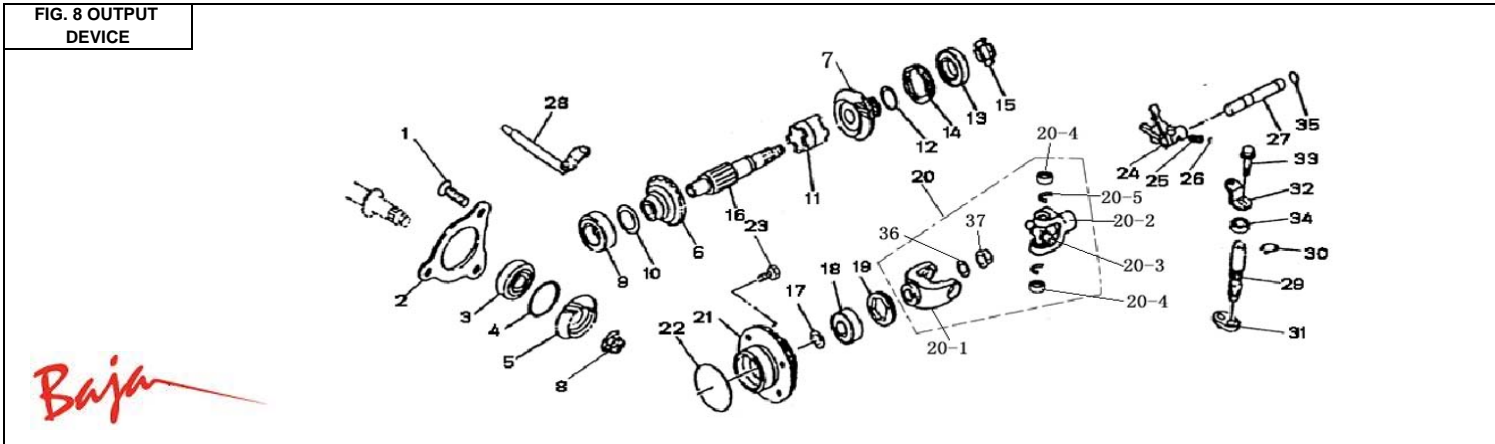

Item No.	Part No.	UPC Number	Description	Baja Description	Qty Shipped per order	Qty.
8-1	250U-247	883099021374	BOLT M8-1.25X25, FLAT (FT)		3	3
8-2	250U-248	883099021381	PLATE, PRESSURE		1	1
8-3	250U-249	883099021398	BEARING 6304		1	1
8-4	250U-250	883099021404	WASHER M43X51X.25, PLATE		1	1
8-5	250U-251	883099021411	GEAR, FIND		1	1
8-6	250U-252	883099021428	GEAR, FORWARD		1	1
8-7	250U-253	883099021435	GEAR, REVERSE		1	1
8-8	250U-254	883099021442	NUT M16-1.25X11, FLANGE		1	1
8-9	250U-255	883099021459	BEARING 6006		1	1
8-10	250U-256	883099021466	WASHER M30X38X.5, PLATE		1	1
8-11	250U-257	883099021473	PAW, CONNECTING		1	1
8-12	250U-258	883099021480	WASHER M28X36X1, PLATE		1	1
8-13	250U-259	883099021497	BEARING		1	1
8-14	250U-260	883099021503	NUT SLEEVE		1	1
8-15	250U-261	883099021510	SHAPED LEFT HARDED		1	1
8-16	250U-262	883099021527	SHAFT, OUTPUT		1	1