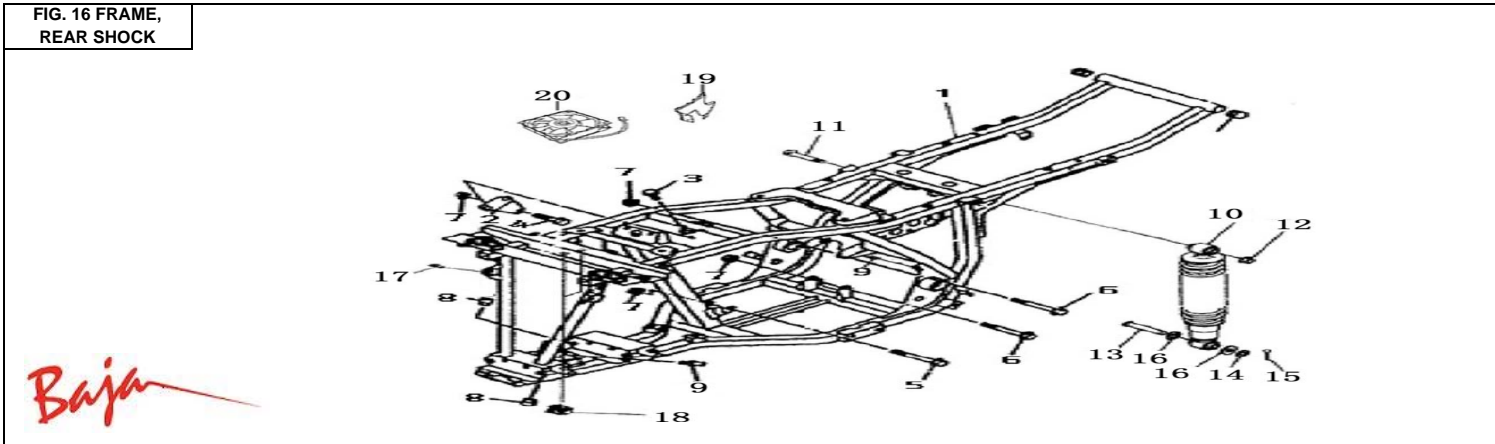

Item No.	Part No.	UPC Number	Description	Baja Description	Qty Shipped per order	Qty.
16-1	250U-356	883099022401	FRAME		1	1
16-2	250U-357	883099022418	PLATE, CONNECTION		1	1
16-3	250U-358	883099022425	BOLT M8-1.25X16, FLANGE (FT)		2	2
16-4	250U-359	883099022432	BOLT M8x55		2	1
16-5	250U-360	883099022449	BOLT M8-1.25X60, FLANGE (PT)		2	1
16-6	250U-361	883099022456	BOLT M8-1.25X105, HEX (PT)		2	2
16-7	250U-362	883099022463	NUT M8-1.25X9, FLANGE SELF LOCK		4	4
16-8	250U-363	883099022470	BUSH, SOLID		2	2
16-9	250U-364	883099022487	NIPPLE, GREASE		1	1
16-10	250U-365	883099022494	SHOCK ABSORBER, REAR		1	1
16-11	250U-366	883099022500	BOLT M12-1.25X80, HEX (PT)		2	1
16-12	250U-367	883099022517	NUT M12-1.25X13, FLANGE SELF LOCK		2	1
16-13	250U-368	883099022524	PIN, REAR SHOCK ABSORBER		1	1
16-14	250U-369	883099022531	WASHER M13X24X2, PLATE		2	1
16-15	250U-370	883099022548	PIN M3X31, COTTER		3	1
16-16	250U-371	883099022555	WASHER, RUBBER		2	2