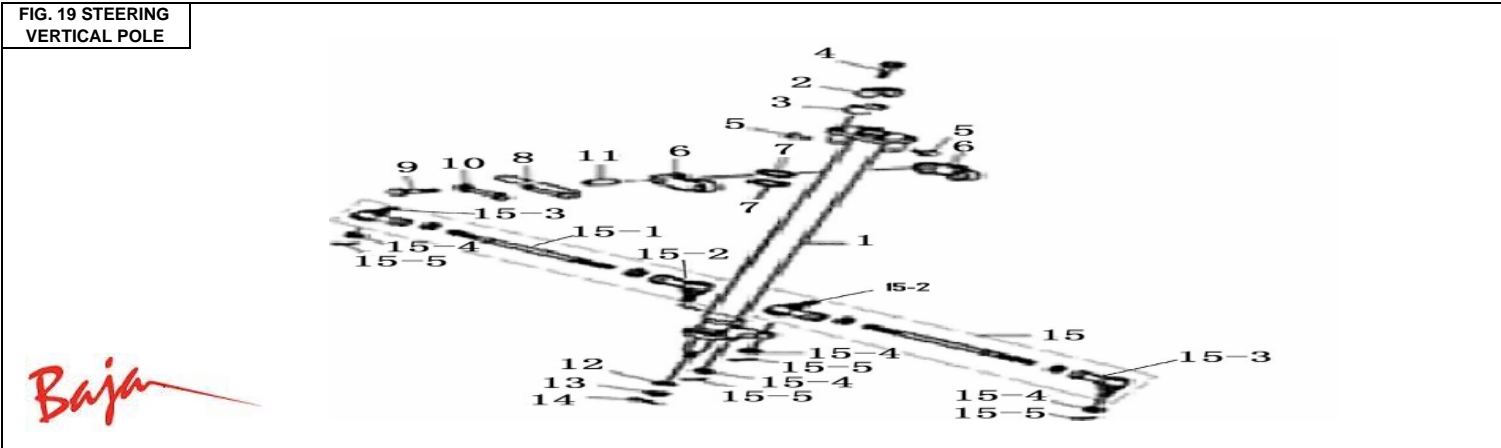

Item No.	Part No.	UPC Number	Description	Baja Description	Qty Shipped per order	Qty.
19-15-2	250U-422	883099023101	*JOINT REGULAR THREADED, INSIDE BALL	AVAILABLE WITH 250U-420	1	2
19-15-3	250U-423	883099023118	*JOINT REVERSE THREADED, OUTSIDE BALL	AVAILABLE WITH 250U-420	1	2
19-15-4	250U-424	883099023125	NUT M12-1.25X12, CASTLE		2	4
19-15-5	250U-425	883099023132	PIN M2X31, COTTER		2	4