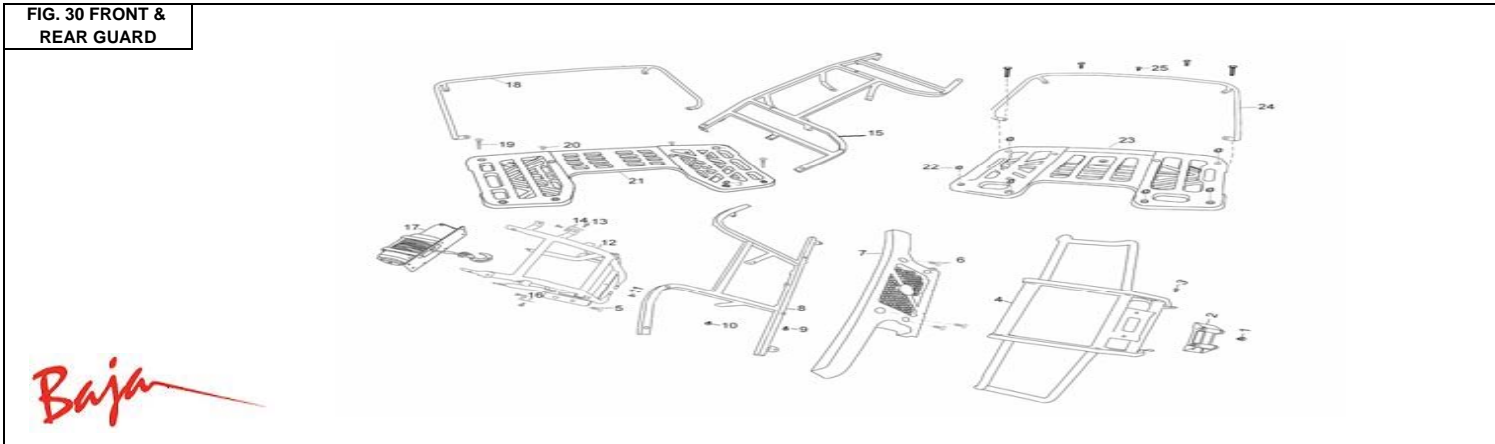

Item No.	Part No.	UPC Number	Description	Baja Description	Qty Shipped per order	Qty.
30-1	250U-663	883099107337	BOLT M10-1.25X15, FLANGE (FT)		2	2
30-2	250U-664	883099107344	BRACKET, WINCH		1	1
30-3	250U-665	883099107351	BOLT M8-1.25X16, FLANGE (FT)		3	6
30-4	250U-666	883099107368	BUMPER		1	1
30-5	250U-667	883099107375	BOLT M10×16GB/T16674.1,M10×1.25×20,8.8		2	4
30-6	250U-668	883099107382	BOLT M8-1.25X16, ALLEN (FT)		2	4
30-7	250U-669	883099107399	PANEL, FRONT RACK		1	1
30-8	250U-670	883099107405	RACK, FRONT		1	1
30-9	250U-671	883099107412	BOLT M8-1.25X16, FLANGE (FT)		2	4
30-10	250U-672	883099107429	BOLT M8-1.25X16, FLANGE (FT)		1	4
30-11	250U-673	883099107436	BOLT M8-1.25X16, FLANGE (FT)		2	2
30-12	250U-674	883099107443	BRACKET, BUMPER CONNECTING		1	1
30-13	250U-675	883099107450	BOLT M6-1.0X12, FLANGE (FT)		2	4
30-14	250U-676	883099107467	NUT		2	2
30-15	250U-677	883099107474	RACK, REAR		1	1
30-16	250U-678	883099107481	BRACKET, FRONT FENDER		2	2