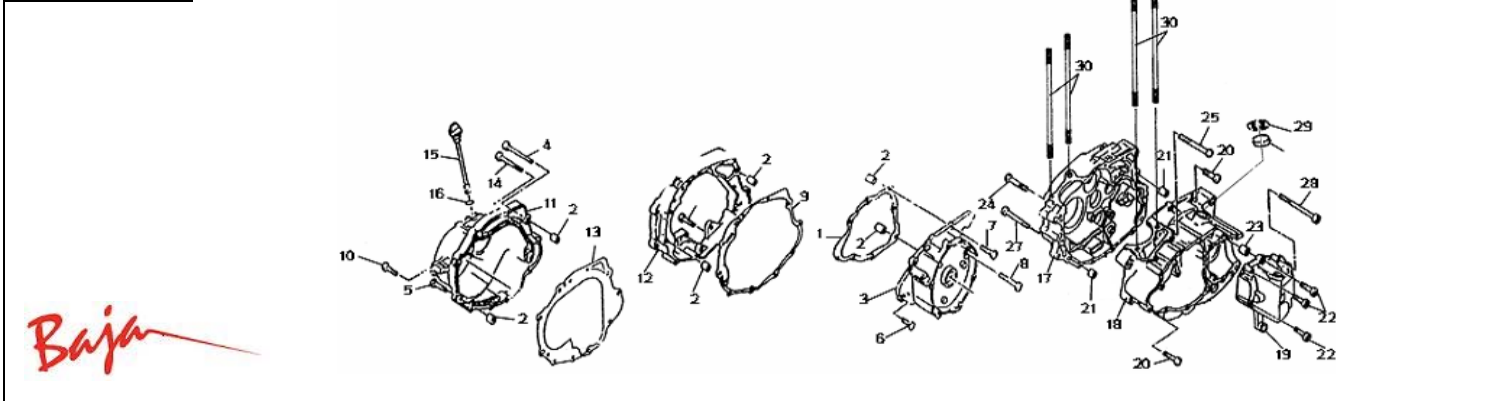

**FIG. 4 CRANKCASE
BODY PART**

Item No.	Part No.	UPC Number	Description	Baja Description	Qty Shipped per order	Qty.
4-17	250U-193	883099020896	CRANKCASE, RIGHT		1	1
4-18	250U-194	883099020902	CRANKCASE, LEFT		1	1
4-19	250U-195	883099020919	COVER, RIGHT DRIVING		1	1
4-20	250U-196	883099020926	BOLT M6-1.0X30, FLANGE (PT)		2	2
4-21	250U-197	883099020933	PIN O10×14, ALIGNMENT		3	5
4-22	250U-198	883099020940	BOLT M6-1.0X30, FLANGE (PT)		2	2
4-23	250U-199	883099020957	PIN O10×14, ALIGNMENT		1	1
4-24	250U-200	883099020964	SCREW 98512-06060		1	1
4-25	250U-201	883099020971	BOLT M6-1.0X84, FLANGE (PT)		1	1
4-26	250U-202	883099020988	BOLT M6-1.0X160, ALLEN (PT)		1	1
4-27	250U-203	883099020995	BOLT M6-1.0X75, FLANGE (PT)		1	1
4-28	250U-204	883099021008	SPRUE		1	1
4-29	250U-205	883099021015	CIRCLIP 28		1	1
4-30	250U-206	883099021022	DOUBLE-HEAD SCREW		2	4