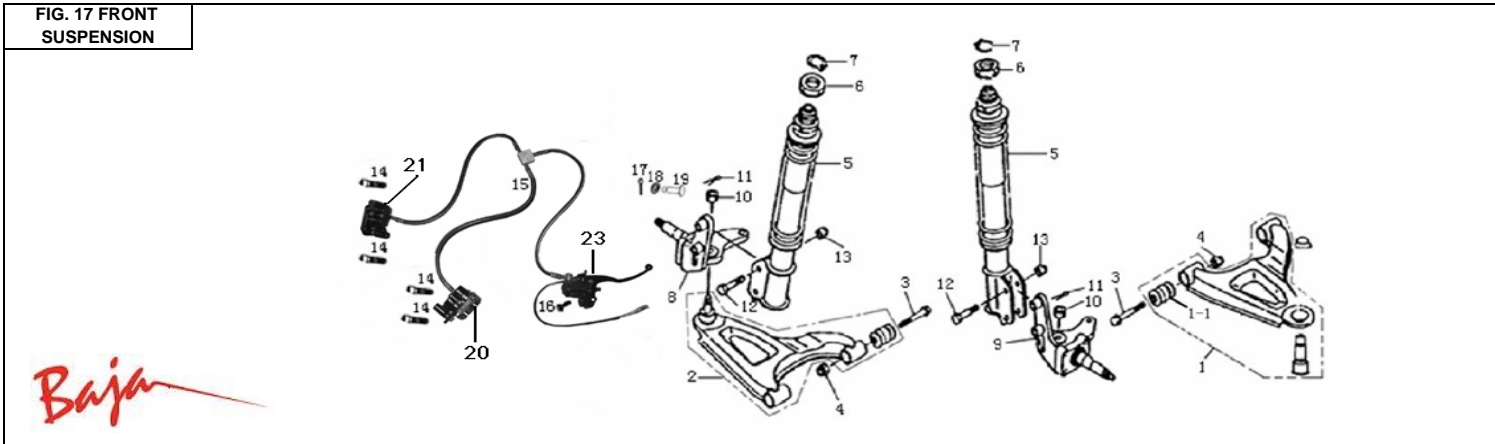

Item No.	Part No.	UPC Number	Description	Baja Description	Qty Shipped per order	Qty.
17-15	250U-395	883099022746	HOSE, FRONT BRAKE		1	1
17-16	250U-396	883099022753	BOLT M6-1.0X16, FLANGE (FT)		2	1
17-17	250U-397	883099022760	PIN M3X31, COTTER		4	1
17-18	250U-612	883099022777	WASHER M6X12X2, PLATE		4	1
17-19	250U-613	883099022784	PIN 6X18, AXLE		2	1
17-20	250U-614	883099022791	CALIPER, FRONT LEFT BRAKE		1	1
17-21	250U-615	883099022807	CALIPER, FRONT RIGHT BRAKE		1	1
17-22	250U-616	883099022814	PADS, FRONT BRAKE		1 SET	4
17-23	250U-617	883099022821	LEVER, RIGHT BRAKE		1	1
17-24	250U-390	883099036163	BUSHING, BALL JOINT		1	4
17-25	250U-607	883099066306	BOLT 10-1.25X25, FLANGE BANJO		3	3