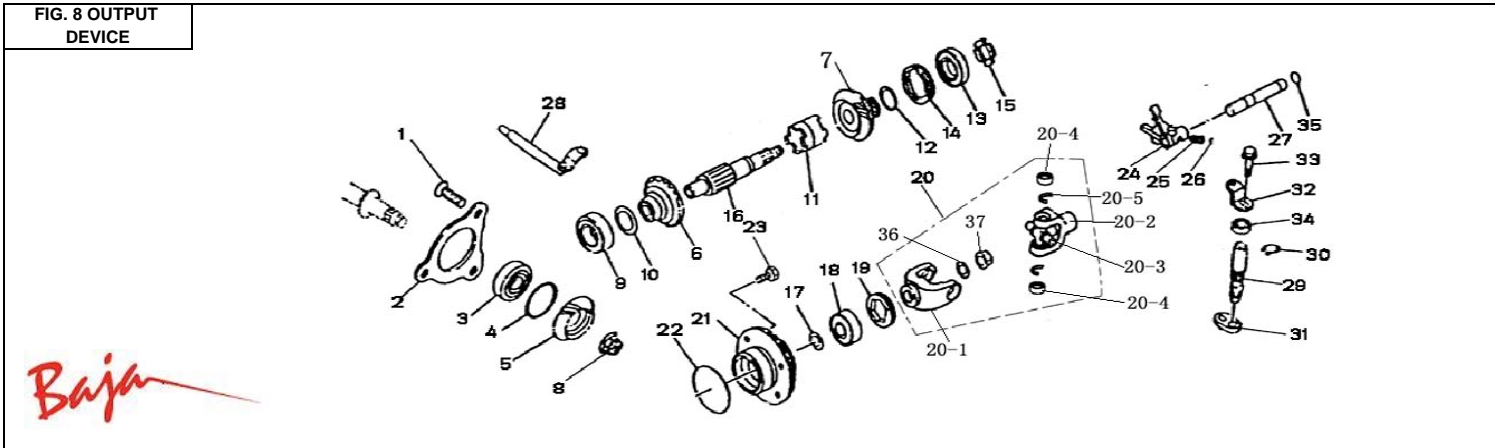

Item No.	Part No.	UPC Number	Description	Baja Description	Qty Shipped per order	Qty.
8-17	250U-263	883099021534	WASHER M17X24X1, PLATE		1	1
8-18	250U-264	883099021541	BEARING		1	1
8-19	250U-265	883099021558	INTERNAL HEXAGONAL NUT		1	1
8-20	250U-266	883099021565	JOINT ASSEMBLY, U		1	1
8-20-1			FRONT CONNECTING FORK	AVAILABLE WITH PART 250U-266		1
8-20-2			DRIVING FORK	AVAILABLE WITH PART 250U-266		1
8-20-3			REAR JOINT	AVAILABLE WITH PART 250U-266		1
8-20-4			ROLLING BEARING	AVAILABLE WITH PART 250U-266		2
8-20-5			CLIP	AVAILABLE WITH PART 250U-266		2
8-21	250U-272	883099021572	COVER, REAR		1	4
8-22	250U-273	883099021589	O-RING		1	1
8-23	250U-274	883099021596	BOLT M8-1.25X25, FLANGE (FT)		3	1
8-24	250U-275	883099021602	FORK, REVERSE SHIFT		1	1
8-25	250U-276	883099021619	SPRING, COMPRESSION		1	1
8-26	250U-277	883099021626	STEEL BALL 6.35G100b		1	1
8-27	250U-278	883099021633	SHAFT, REVERSE FORK SHIFT		1	1