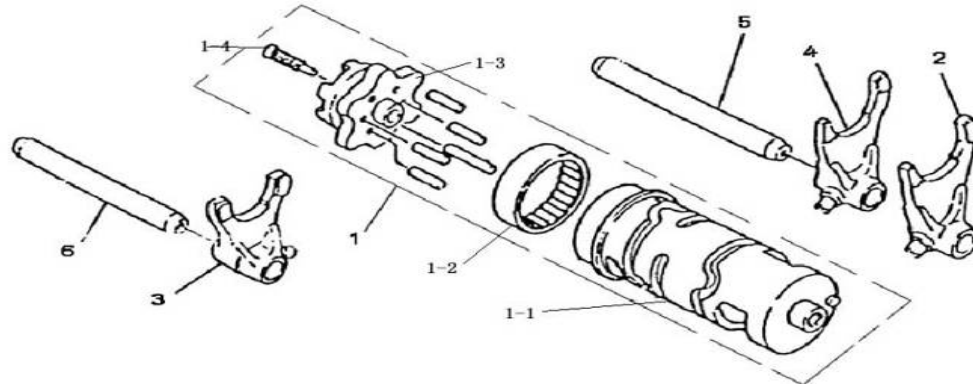

**FIG. 10 SHIFT CAM,
SHIFT FORK DEVICE**

Item No.	Part No.	UPC Number	Description	Baja Description	Qty Shipped per order	Qty.
10-1	250U-292	883099021794	SHIFT CAM AXLE ASSY		1	1
10-1-1	250U-293	883099062032	*DRUM, GEARSHIFT	AVAILABLE WITH PART 250U-292	1	1
10-1-2			NEEDLE BEARING	AVAILABLE WITH PART 250U-292		1
10-1-3	250U-295	883099062056	*GEAR, STAR	AVAILABLE WITH PART 250U-292	1	1
10-1-4	250U-296	883099062063	*SCREW M6X35	AVAILABLE WITH PART 250U-292	2	2
10-2	250U-297	883099021800	FORK, SHIFT 2		1	1
10-3	250U-298	883099021817	FORK, SHIFT 3		1	1
10-4	250U-299	883099021824	FORK, SHIFT 1		1	1
10-5	250U-300	883099021831	AXLE, LONG SHIFT FORK		1	1
10-6	250U-301	883099021848	AXLE, SHORT SHIFT FORK		1	1