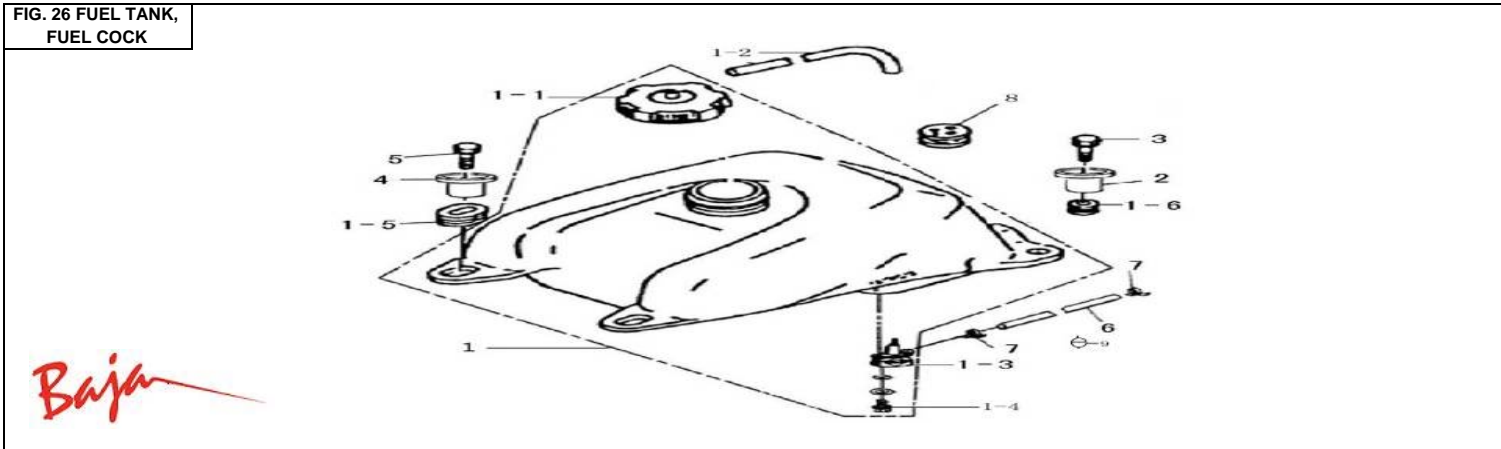

**FIG. 26 FUEL TANK,
FUEL COCK**

Item No.	Part No.	UPC Number	Description	Baja Description	Qty Shipped per order	Qty.
26-1	250U-502	883099024191	TANK, FUEL		1	1
26-1-1	250U-503	883099024207	CAP, FUEL TANK		1	1
26-1-2	250U-504	883099024214	HOSE 5270-O5×15 (500mm)		1	1
26-1-3	250U-505	883099024221	VALVE, FUEL		1	1
26-1-4	250U-506	883099024238	BOLT M6-1.0X12, FLANGE (FT)		1	1
26-1-5	250U-507	883099024245	BUSHING, RUBBER FUEL TANK		2	2
26-1-6	250U-508	883099024252	BUSHING, RUBBER FUEL TANK		2	2
26-2	250U-509	883099024269	BUSHING, UPPER FUEL TANK COVER		1	1
26-3	250U-510	883099024276	BOLT M6-1.0X35, FLANGE (PT)		2	2
26-4	250U-511	883099024283	BUSHING, FUEL TANK		1	2
26-5	250U-512	883099024290	BOLT M6-1.0X30, FLANGE (PT)		1	1
26-6	250U-513	883099024306	TUBE, FUEL		1	1
26-7	250U-514	883099024313	CLIP, FUEL TUBE		2	2
26-8	250U-515	883099024320	DAMPER, FUEL TANK		1	1
26-9	250U-516	883099024337	FILTER, FUEL		1	1