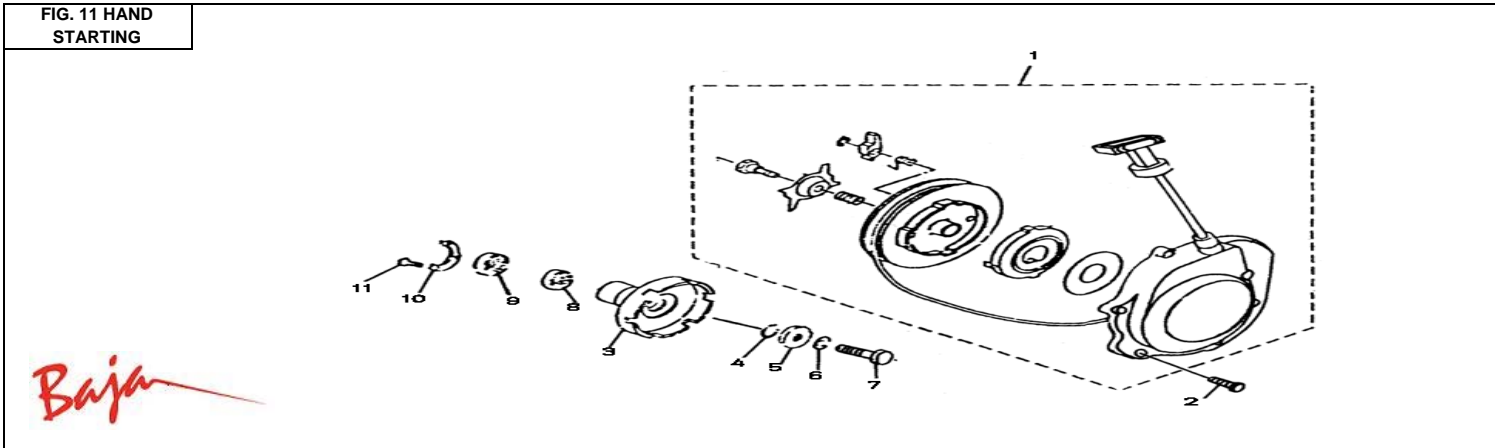

Item No.	Part No.	UPC Number	Description	Baja Description	Qty Shipped per order	Qty.
11-1	250U-302	883099021855	STARTER, PULL		1	1
11-2	250U-303	883099021862	SCREW 98512-06020		6	6
11-3	250U-304	883099021879	UNIT, ONE WAY		1	1
11-4	250U-305	883099021886	O-RING		1	1
11-5	250U-306	883099021893	WASHER M10X31X5, PLATE		1	1
11-6	250U-307	883099021909	WASHER M10X16X3, SPRING		1	1
11-7	250U-308	883099021916	BOLT M10-1.25X40, HEX (FT)		1	1
11-8	250U-309	883099021923	SEAL, OIL		1	1
11-9	250U-310	883099021930	BEARING		1	1
11-10	250U-311	883099021947	PLATE, PRESSING		1	1
11-11	250U-312	883099021954	SCREW M5x16		3	3