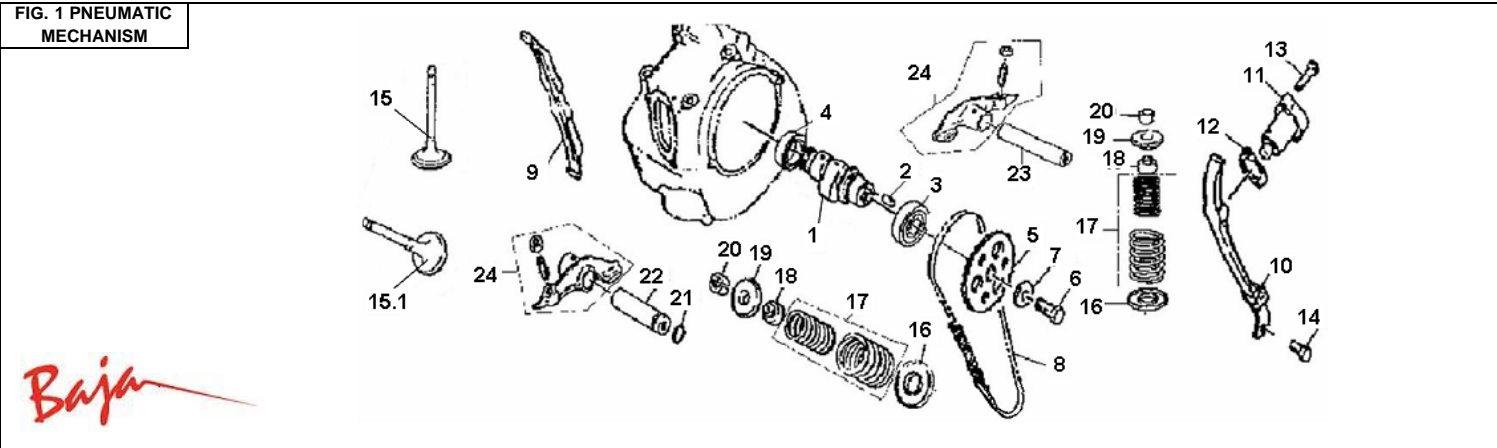

**250U**

Item No.	Part No.	UPC Number	Description	Baja Description	Qty Shipped per order	Qty.
1-1	250U-100	883099019951	CAMSHAFT		1	1
1-2	250U-101	883099019968	KEY, WOODRUFF		1	1
1-3	250U-102	883099019975	BEARING 6005-RS		1	1
1-4	250U-103	883099019982	BEARING 6202-Z		1	1
1-5	250U-104	883099019999	SPROCKET, TIMING		1	1
1-6	250U-105	883099020001	BOLT M10×1.25×25		1	1
1-7	250U-106	883099020018	WASHER		1	1
1-8	250U-107	883099020025	CHAIN, TIMING		1	1
1-9	250U-108	883099020032	PLATE, LOWER GUIDE		1	1
1-10	250U-109	883099020049	PLATE, UPPER GUIDE		1	1
1-11	250U-110	883099020056	TENSIONER, CHAIN		1	1
1-12	250U-111	883099020063	SHIM, TENSIONER		1	1
1-13	250U-112	883099020070	BOLT 95026-06025		2	2
1-14	250U-113	883099020087	BOLT 95026-06014		2	2

Item No.	Part No.	UPC Number	Description	Baja Description	Qty Shipped per order	Qty.
1-15	250U-114	883099020094	VALVE, INTAKE		1	1
1-15-1	250U-605	883099020100	VALVE, EXHAUST		1	1
1-16	250U-115	883099020117	SEAT, VALVE SPRING		1	2
1-17	250U-116	883099020124	SPRING, VALVE		1	2
1-18	250U-117	883099020131	SEAL, VALVE STEM OIL		1	2
1-19	250U-118	883099020148	COVER, VALVE SPRING		1	2
1-20	250U-119	883099020155	CLIP, VALVE LOCK		2	4
1-21	250U-120	883099020162	O-RING		1	1
1-22	250U-121	883099020179	SHAFT, ROCKER ARM 2		1	1
1-23	250U-122	883099020186	SHAFT, ROCKER ARM 1		1	1
1-24	250U-123	883099020193	ARM, ROCKER		1	2