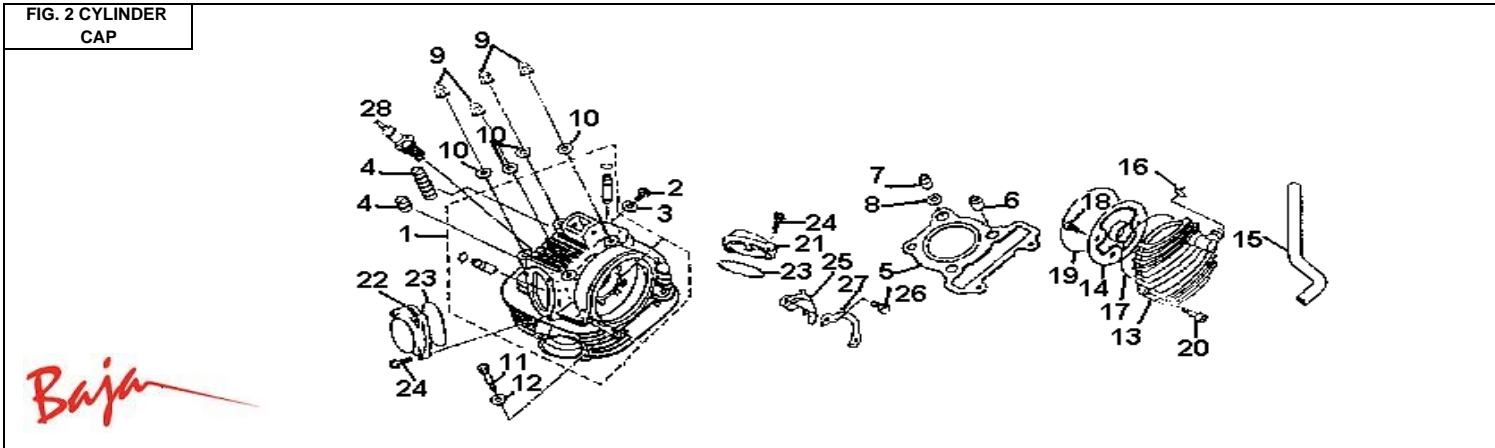

**250U**

Item No.	Part No.	UPC Number	Description	Baja Description	Qty Shipped per order	Qty.
1-1	250U-100	883099019951	CAMSHAFT		1	1
1-2	250U-101	883099019968	KEY, WOODRUFF		1	1
1-3	250U-102	883099019975	BEARING 6005-RS		1	1
1-4	250U-103	883099019982	BEARING 6202-Z		1	1
1-5	250U-104	883099019999	SPROCKET, TIMING		1	1
1-6	250U-105	883099020001	BOLT M10×1.25×25		1	1
1-7	250U-106	883099020018	WASHER		1	1
1-8	250U-107	883099020025	CHAIN, TIMING		1	1
1-9	250U-108	883099020032	PLATE, LOWER GUIDE		1	1
1-10	250U-109	883099020049	PLATE, UPPER GUIDE		1	1
1-11	250U-110	883099020056	TENSIONER, CHAIN		1	1
1-12	250U-111	883099020063	SHIM, TENSIONER		1	1
1-13	250U-112	883099020070	BOLT 95026-06025		2	2
1-14	250U-113	883099020087	BOLT 95026-06014		2	2

Item No.	Part No.	UPC Number	Description	Baja Description	Qty Shipped per order	Qty.
1-15	250U-114	883099020094	VALVE, INTAKE		1	1
1-15-1	250U-605	883099020100	VALVE, EXHAUST		1	1
1-16	250U-115	883099020117	SEAT, VALVE SPRING		1	2
1-17	250U-116	883099020124	SPRING, VALVE		1	2
1-18	250U-117	883099020131	SEAL, VALVE STEM OIL		1	2
1-19	250U-118	883099020148	COVER, VALVE SPRING		1	2
1-20	250U-119	883099020155	CLIP, VALVE LOCK		2	4
1-21	250U-120	883099020162	O-RING		1	1
1-22	250U-121	883099020179	SHAFT, ROCKER ARM 2		1	1
1-23	250U-122	883099020186	SHAFT, ROCKER ARM 1		1	1
1-24	250U-123	883099020193	ARM, ROCKER		1	2