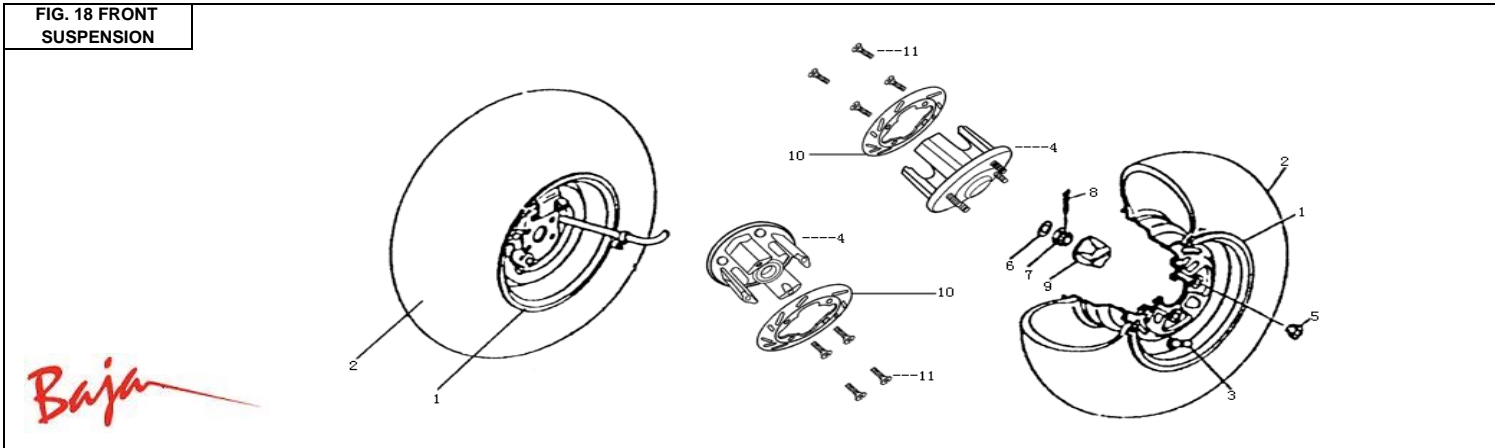

Item No.	Part No.	UPC Number	Description	Baja Description	Qty Shipped per order	Qty.
18-1	250U-391	883099022838	RIM, FRONT		1	2
18-2	250U-392	883099022845	TIRE FRONT 22X8-10		1	2
18-3	250U-393	883099022852	STEM, VALVE		2	4
18-4	250U-394	883099022869	HUB, FRONT		1	2
18-5	250U-398	883099022876	NUT M10-1.25X15, LUG		4	8
18-6	250U-399	883099022883	WASHER M15X28X2, PLATE		2	2
18-7	250U-400	883099022890	NUT M14		2	2
18-8	250U-401	883099022906	PIN M3X30, COTTER		2	2
18-9	250U-405	883099022913	COVER, DUST PROOF		1	4
18-10	250U-403	883099022920	DISC, BRAKE		1	2
18-11	250U-404	883099022937	BOLT M8-1.25X16, ALLEN (PT)		4	8