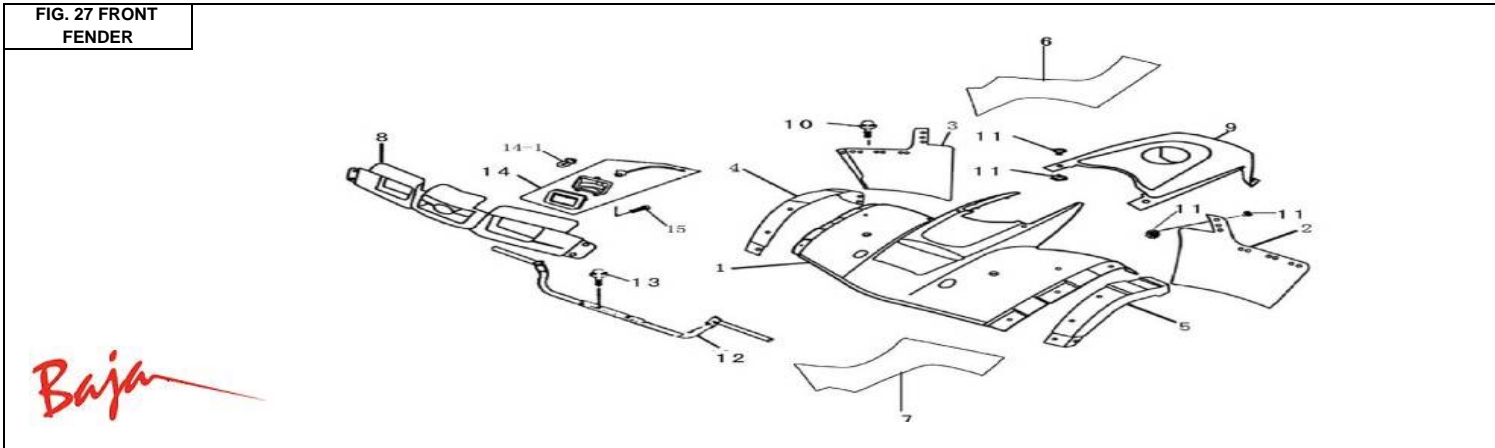

Item No.	Part No.	UPC Number	Description	Baja Description	Qty Shipped per order	Qty.
27-1	250U-661	883099108709	FEDNER RED, FRONT		1	1
27-1	250U-517	883099024344	FEDNER CAMO, FRONT		1	1
27-2	250U-518	883099024351	FLAP, LEFT FRONT FENDER		1	1
27-3	250U-519	883099024368	FLAP, RIGHT FRONT FENDER		1	1
27-4	250U-520	883099024375	PLATE, RIGHT PROTECTING		1	1
27-5	250U-521	883099024382	PLATE, LEFT PROTECTING		1	1
27-6	250U-522	883099024399	PROTECTOR, RIGHT FUEL TANK		1	1
27-7	250U-523	883099024405	PROTECTOR, LEFT FUEL TANK		1	1
27-8	250U-524	883099024412	COVER, HEADLIGHT		1	1
27-9	250U-525	883099024429	COVER, UPPER FUEL TANK		1	1
27-10	250U-526	883099024436	BOLT M6-1.0X16, ROUND (FT)		4	8
27-11	250U-527	883099108419	BOLT M6-1.0X17, ROUND (FT)		8	40
27-12	250U-528	883099024450	ROD, FRONT FENDER SUPPORTING		1	1
27-13	250U-529	883099024467	BOLT M8-1.25X16, FLANGE (FT)		2	2
27-14	250U-530	883099024474	HEADLIGHT, LEFT	FOR UNIT WITH METAL RACKS	1	1
27-14	250U-212	883099061691	HEADLIGHT, RIGHT	FOR UNIT WITH METAL RACKS	1	1