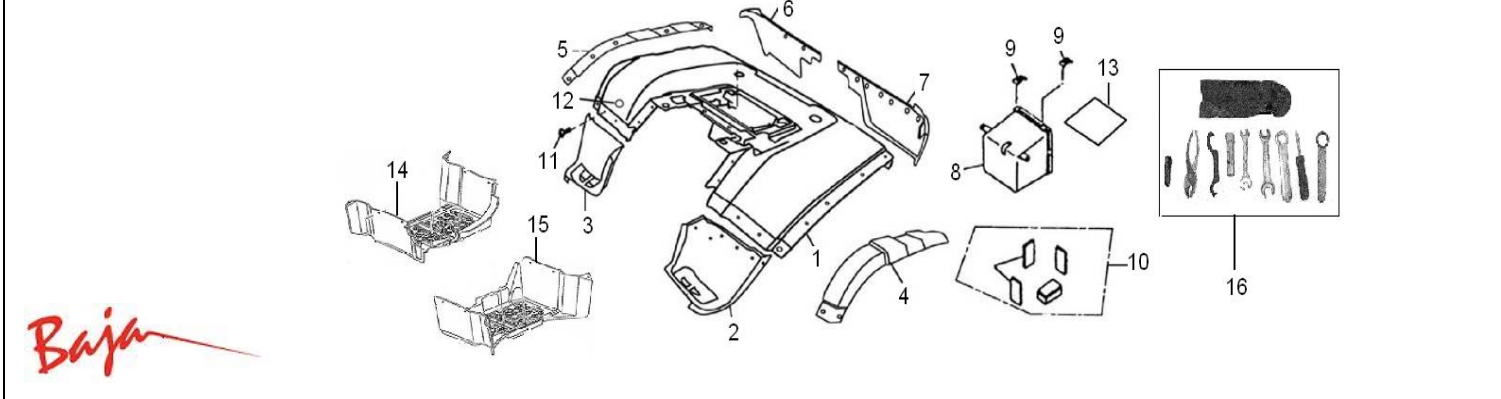

FIG. 28 REAR FENDER, TOOL KIT

Item No.	Part No.	UPC Number	Description	Baja Description	Qty Shipped per order	Qty.
28-1	250U-662	883099108716	FENDER RED, REAR		1	1
28-1	250U-533	883099024504	FENDER CAMO, REAR		1	1
28-2	250U-534	883099024511	PEDAL, LEFT		1	1
28-3	250U-535	883099024528	PEDAL, RIGHT		1	1
28-4	250U-536	883099024535	PLATE, LEFT PROTECTING		1	1
28-5	250U-537	883099024542	PLATE, RIGHT PROTECTING		1	1
28-6	250U-538	883099024559	PLATE, RIGHT REAR PROTECTING		1	1
28-7	250U-539	883099024566	PLATE, LEFT REAR PROTECTING		1	1
28-8	250U-540	883099024573	BOX, TOOL KIT		1	1
28-9	250U-541	883099024580	CLIP, TOOL KIT BOX		2	2
28-10	250U-542	883099024597	PAD, SHOCK PROOF		5	5
28-11	250U-543	883099024603	BOLT M6-1.0X16, ROUND (FT)		5	10
28-12	250U-544	883099024610	NUT M6-1.0X6, FLANGE SPRING LOCK		5	10
28-13	250U-545	883099024627	COVER, TOOL BOX	FOR RECTANGLE TAILLIGHTS	1	1
28-14	250U-696	883099146176	COVER, TOOL BOX	FOR HALFMOON TAILLIGHTS	1	1
14	250U-692	883099145223	FOOTBOARD, RIGHT		1	1