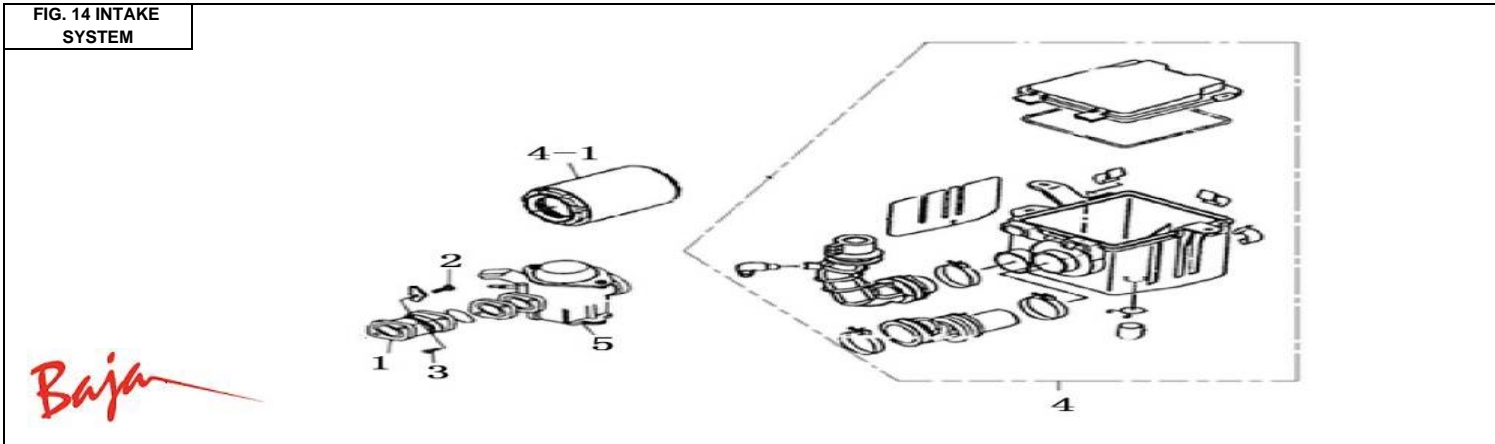

Item No.	Part No.	UPC Number	Description	Baja Description	Qty Shipped per order	Qty.
14-1	250U-339	883099022234	SEAT, CARBURETOR		1	1
14-2	250U-340	883099022241	BOLT M6-1.0X16, ALLEN (FT)		2	2
14-3	250U-341	883099022258	BOLT M6-1.0X16, ALLEN (FT)		2	2
14-4	250U-342	883099022265	CLEANER, AIR		1	1
14-4-1	250U-343	883099022272	FILTER, AIR		1	1
14-5	250U-344	883099022289	CARBURETOR		1	1