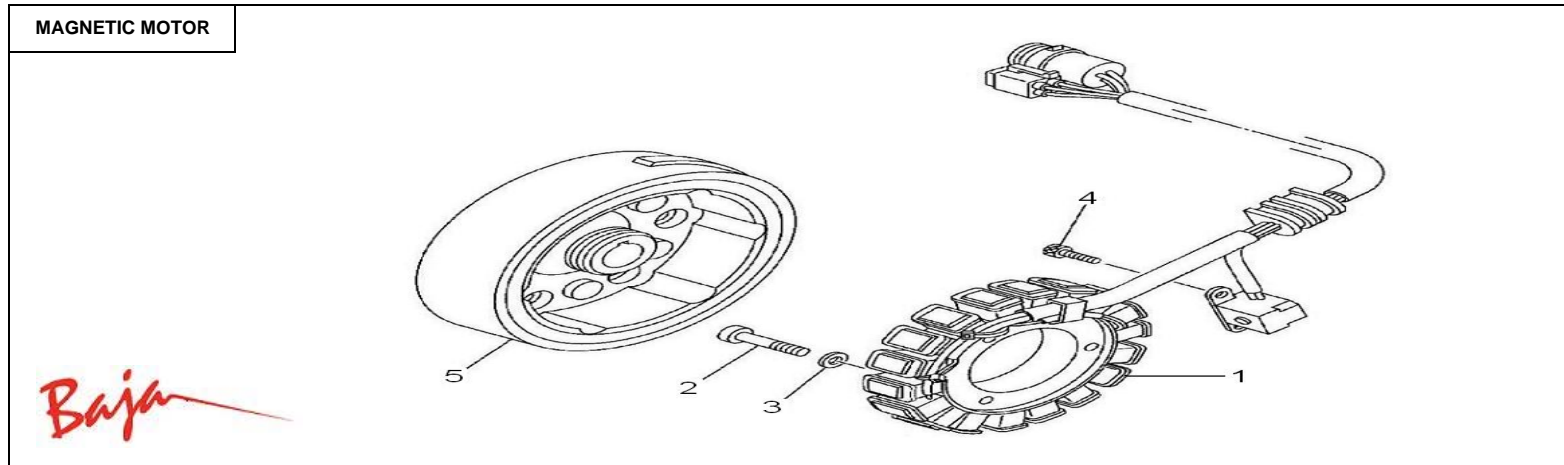

Item No.	Part No.	UPC Number	Description	Baja Description	Qty Shipped per order	Qty.
1	WD400U-425	883099086564	GENERATOR STATOR COMP		1	1
2	WD400U-426	883099086571	BOLT M6×30		3	3
3	WD400U-427	883099086588	WASHER B6		3	3
4	WD400U-428	883099086595	BOLT M5-0.8X10, ALLEN (FT)		2	2
5	WD400U-429	883099086601	GENERATOR ROTOR COMP		1	1