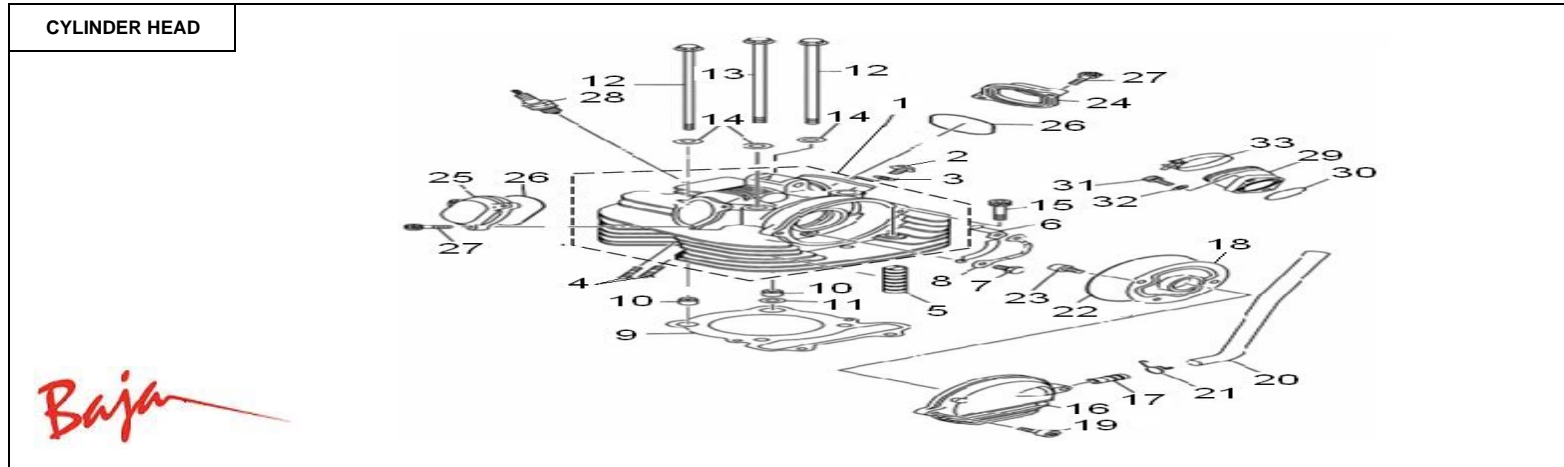

WD400U

Item No.	Part No.	UPC Number	Description	Baja Description	Qty Shipped per order	Qty.
1	WD400U-100	883099070990	CYLINDER HEAD COMP		1	1
2	WD400U-103	883099071348	NUT M6-1.0X15, FLANGE (FT)		1	1
3	WD400U-104	883099071379	WASHER M6X12X1, COPPER PLATE		1	1
4	WD400U-105	883099071447	STUD BOLT M8x45		2	2
5	WD400U-106	883099071539	RUBBER CUSHION,SHOCK ABSORBER		4	12
6	WD400U-107	883099071577	PRESSURE-STANDED PLATE,CAM SHAFT		1	1
7	WD400U-108	883099071584	BOLT M6-1.0X12, HEX (FT)		2	2
8	WD400U-109	883099071775	STOP PUSH PLATE,CAM		1	1
9	WD400U-110	883099072154	SEAL CUSHION,CYLINDER HEAD		1	1
10	WD400U-111	883099072222	COTTER PIN 14x16		2	2
11	WD400U-112	883099072260	SEAL O-RING 14x17.4x7.4		1	1
12	WD400U-113	883099068911	BOLT M10-1.25X230, FLANGE (PT)		1	2
13	WD400U-114	883099071881	BOLT M10-1.25X215, FLANGE (PT)		1	2
14	WD400U-115	883099071898	WASHER M10X18X2, COPPER PLATE		2	4
15	WD400U-116	883099071904	BOLT M8-1.25X50, ALLEN (PT)		2	2
16	WD400U-117	883099071911	CYLINDER HEAD LEFT COVER		1	1