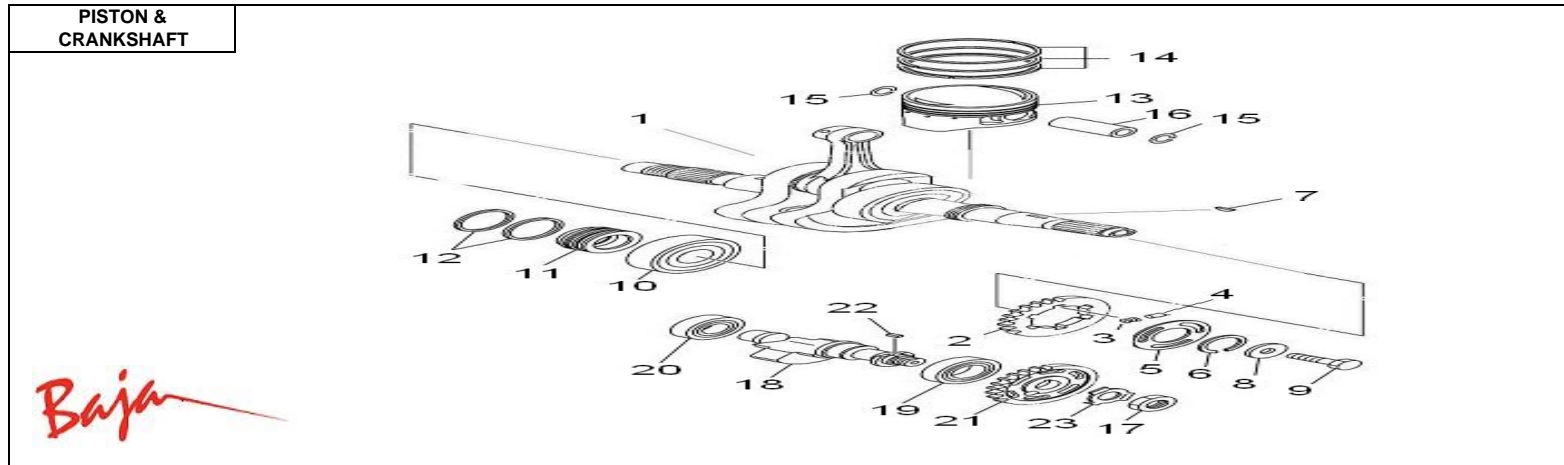

Item No.	Part No.	UPC Number	Description	Baja Description	Qty Shipped per order	Qty.
1	WD400U-178	883099084256	CONNECTING ROD COMP,CRANK		1	1
2	WD400U-201	883099084423	BALANCED INITIATIVE GEAR		1	1
3	WD400U-202	883099084430	BUFFER SPRING		6	6
4	WD400U-203	883099084447	PIN 4.5x9.4		3	3
5	WD400U-204	883099084454	CLAMPER PLATE,INITIATIVE GEAR		1	1
6	WD400U-205	883099084461	CIRCLIP 29.7		1	1
7	WD400U-206	883099084478	SEMICIRCLE KEY		1	1
8	WD400U-185	883099084263	WASHER M14X32X4, PLATE		1	1
9	WD400U-186	883099084270	BOLT M10-1.25X40, HEX (FT)		1	1
10	WD400U-187	883099084287	BEARING 6306		1	1
11	WD400U-188	883099084294	SEAL RING SHEATH		1	1
12	WD400U-189	883099084300	SEAL RING		1	2
13	WD400U-190	883099084317	PISTON		1	1
14	WD400U-191	883099084324	PISTON RING COMP		1	1
15	WD400U-192	883099084331	CIRCLIP,PISTON PIN		2	2
16	WD400U-193	883099084348	PISTON PIN		1	1