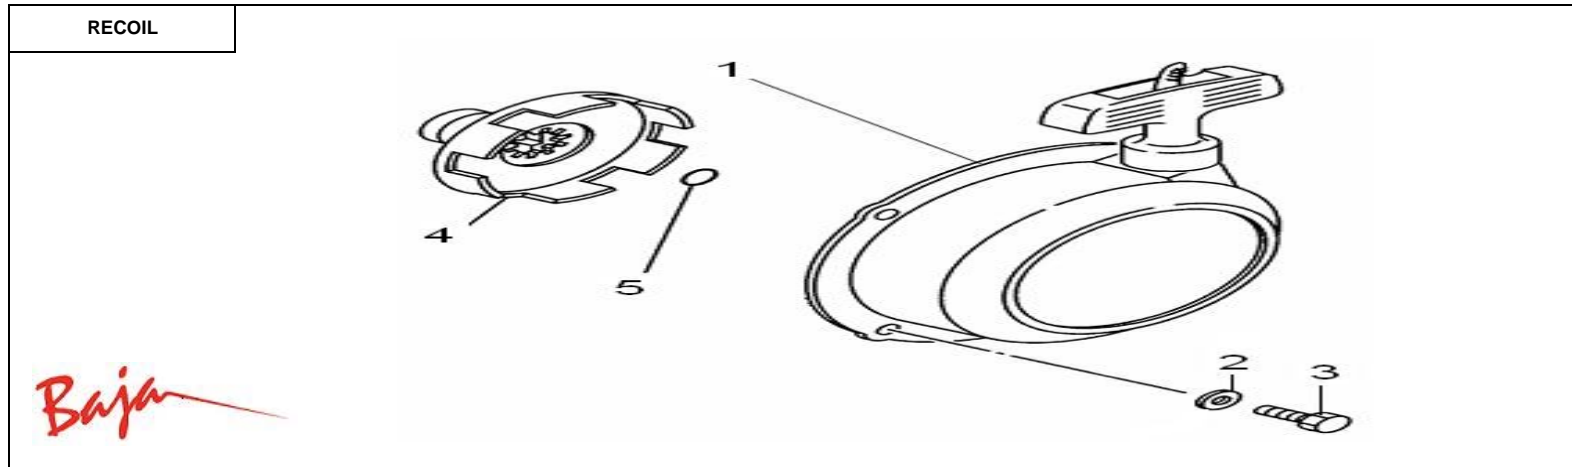

Item No.	Part No.	UPC Number	Description	Baja Description	Qty Shipped per order	Qty.
1	WD400U-379	883099086205	HANDLE STARTING MOTOR		1	1
2	WD400U-390	883099086212	WASHER M6X18X2, PLATE		4	4
3	WD400U-391	883099086229	BOLT M6-1.0X15, FLANGE (FT)		4	4
4	WD400U-392	883099086236	DRIVEN WHEEL COMP, STARTING MOTOR		1	1
5	WD400U-393	883099086243	SEAL O-RING 16x3		1	1