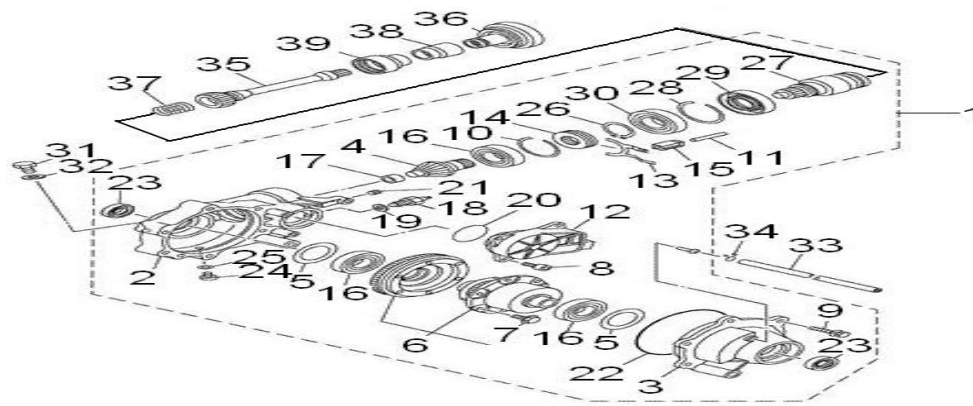

GEARSHIFT ASSEMBLY

Item No.	Part No.	UPC Number	Description	Baja Description	Qty Shipped per order	Qty.
33	WD400U-720	883099089244	FRONT BRIDGE FUEL TUBE		1	1
34	WD400U-721	883099089251	CLIP CLAMP, FUEL TUBE		1	1
35	WD400U-722	883099089268	LONG CONNECTING ENDING		1	1
36	WD400U-723	883099089275	SHORT CONNECTING ENDING		1	1
37	WD400U-724	883099089282	SPRING		1	1
38	WD400U-725	883099089299	DUST COVER B		1	1
39	WD400U-726	883099089305	DUST COVER A		1	1