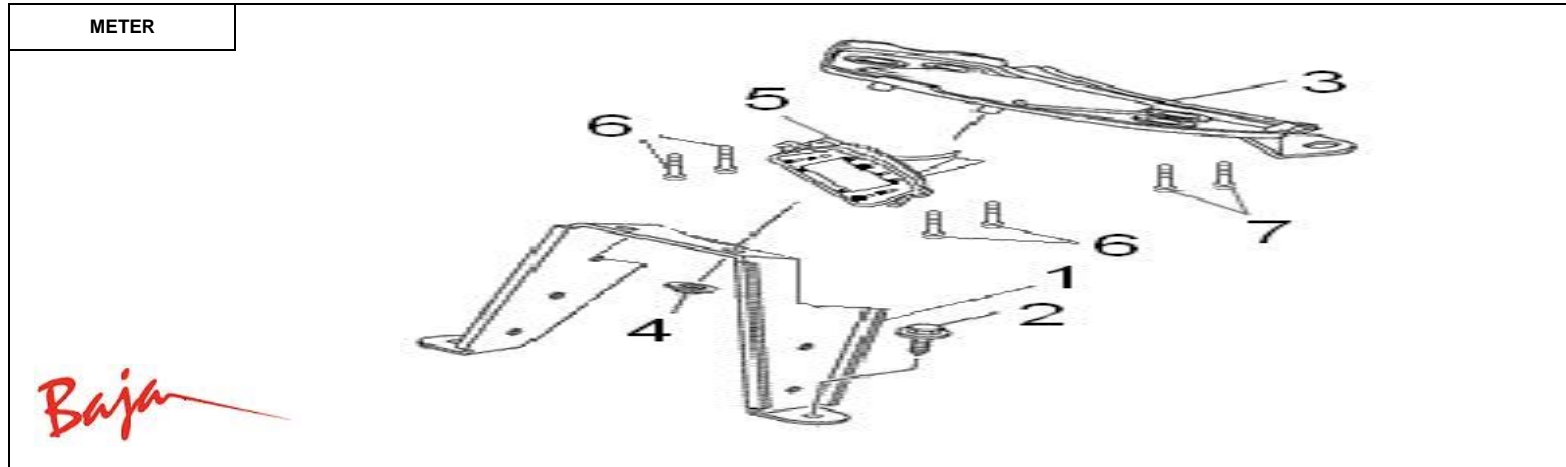

Item No.	Part No.	UPC Number	Description	Baja Description	Qty Shipped per order	Qty.
1	WD400U-944	883099091261	BRACKET, SPEEDOMETER		1	1
2	WD400U-945	883099091278	BOLT M6-1.0X10, FLANGE (FT)		2	2
3	WD400U-946	883099091285	COVER, SPEEDOMETER		1	1
4	WD400U-947	883099091292	LOCKED CUSHION Φ8,PLATE		2	2
5	WD400U-891	883099090813	SPEEDOMETER		1	1
6	WD400U-892	883099090820	SCREW M5X10, ROUND		4	4
7	WD400U-892	883099090820	SCREW M5X10, ROUND		2	2