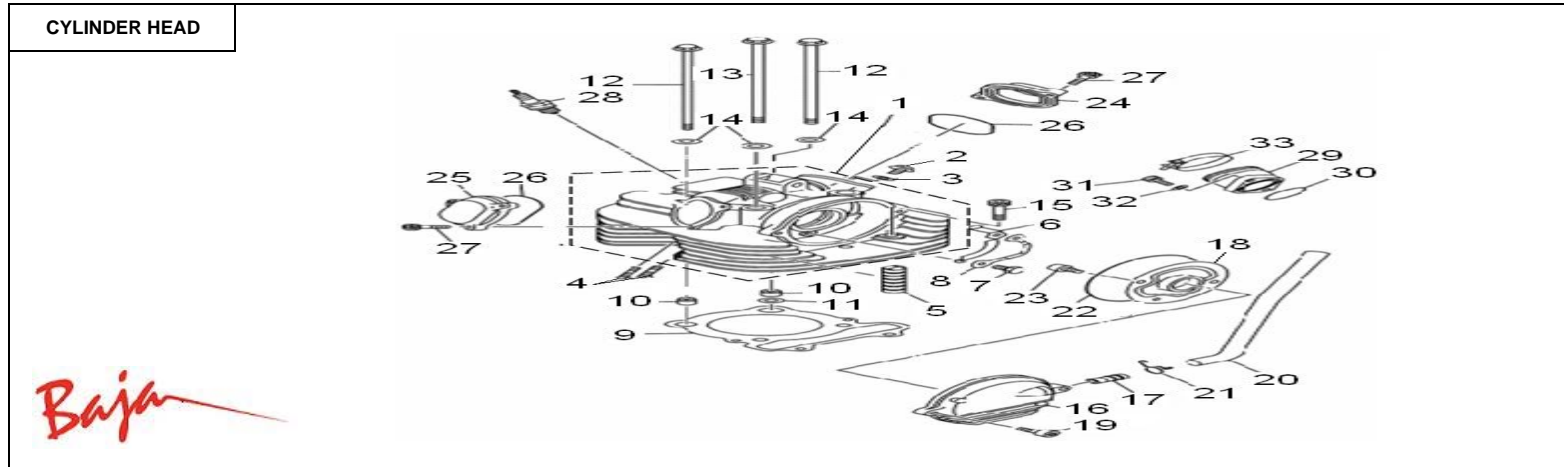

WD400U

Item No.	Part No.	UPC Number	Description	Baja Description	Qty Shipped per order	Qty.
1	WD400U-100	883099070990	CYLINDER HEAD COMP		1	1
2	WD400U-103	883099071348	NUT M6-1.0X15, FLANGE (FT)		1	1
3	WD400U-104	883099071379	WASHER M6X12X1, COPPER PLATE		1	1
4	WD400U-105	883099071447	STUD BOLT M8x45		2	2
5	WD400U-106	883099071539	RUBBER CUSHION,SHOCK ABSORBER		4	12
6	WD400U-107	883099071577	PRESSURE-STANDED PLATE,CAM SHAFT		1	1
7	WD400U-108	883099071584	BOLT M6-1.0X12, HEX (FT)		2	2
8	WD400U-109	883099071775	STOP PUSH PLATE,CAM		1	1
9	WD400U-110	883099072154	SEAL CUSHION,CYLINDER HEAD		1	1
10	WD400U-111	883099072222	COTTER PIN 14x16		2	2
11	WD400U-112	883099072260	SEAL O-RING 14x17.4x7.4		1	1
12	WD400U-113	883099068911	BOLT M10-1.25X230, FLANGE (PT)		1	2
13	WD400U-114	883099071881	BOLT M10-1.25X215, FLANGE (PT)		1	2
14	WD400U-115	883099071898	WASHER M10X18X2, COPPER PLATE		2	4
15	WD400U-116	883099071904	BOLT M8-1.25X50, ALLEN (PT)		2	2
16	WD400U-117	883099071911	CYLINDER HEAD LEFT COVER		1	1