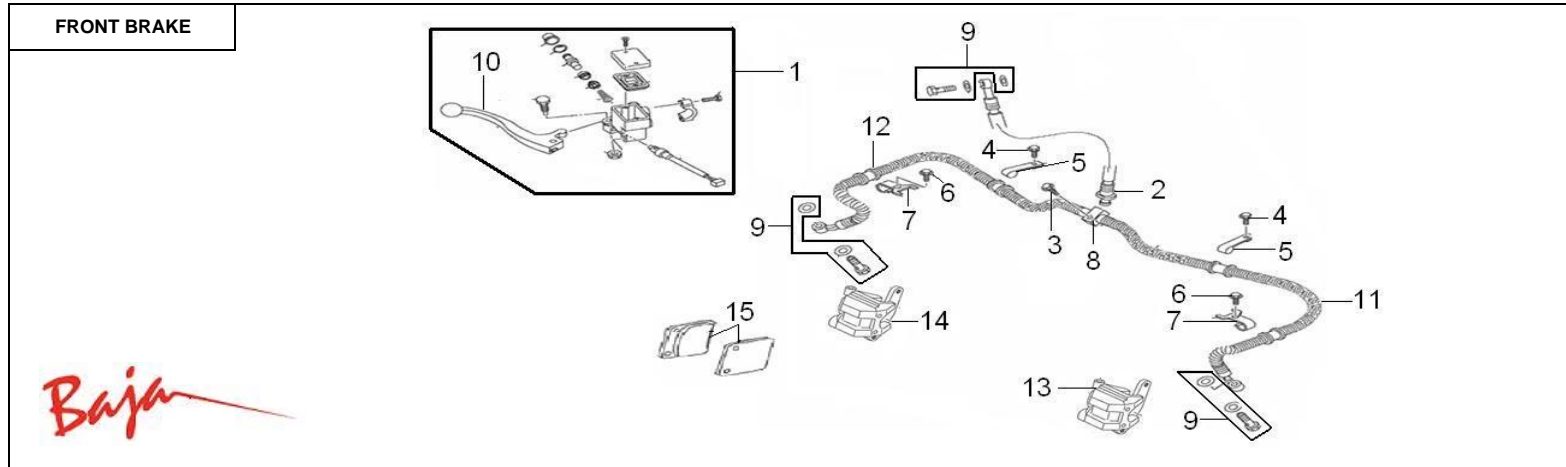

Item No.	Part No.	UPC Number	Description	Baja Description	Qty Shipped per order	Qty.
1	WD400U-873	883099090738	LEVER, RIGHT FRONT BRAKE ASSEMBLY	MASTER CYLINDER INCLUDED	1	1
2	WD400U-884	883099090745	HYDRUALIC HOSE		1	1
3	WD400U-885	883099090752	BOLT M6-1.0X35, FLANGE (PT)		1	1
4	WD400U-886	883099090769	BOLT M6-1.0X12, FLANGE (FT)		2	2
5	WD400U-887	883099090776	BRACKET, HYDRUALIC HOSE		2	2
6	WD400U-886	883099090769	BOLT M6X12		2	2
7	WD400U-888	883099090783	BRACKET, HYDRUALIC HOSE		2	2
8	WD400U-889	883099090790	SEAT, HYDRUALIC HOSE T CONNECTOR		1	1
9	WD400U-890	883099090806	BANGO BOLTS & SEALING WASHERS		3	3
10	WD400U-999	883099116117	LEVER, FRONT BRAKE	JUST LEVER NO MASTER CYLINDER	1	1
11	WD400U-179	883099127779	HOSE, LEFT HYDRAULIC HOSE, FRONT BRAKE		1	1
12	WD400U-098	883099145544	HOSE, RIGHT HYDRAULIC HOSE, FRONT BRAKE		1	1
13	WD400U-900	883099090882	CALIPER, LEFT BRAKE		1	1
14	WD400U-894	883099090844	CALIPER, RIGHT BRAKE		1	1
15	WD400U-901	883099090898	BRAKE PADS		1 SET	2