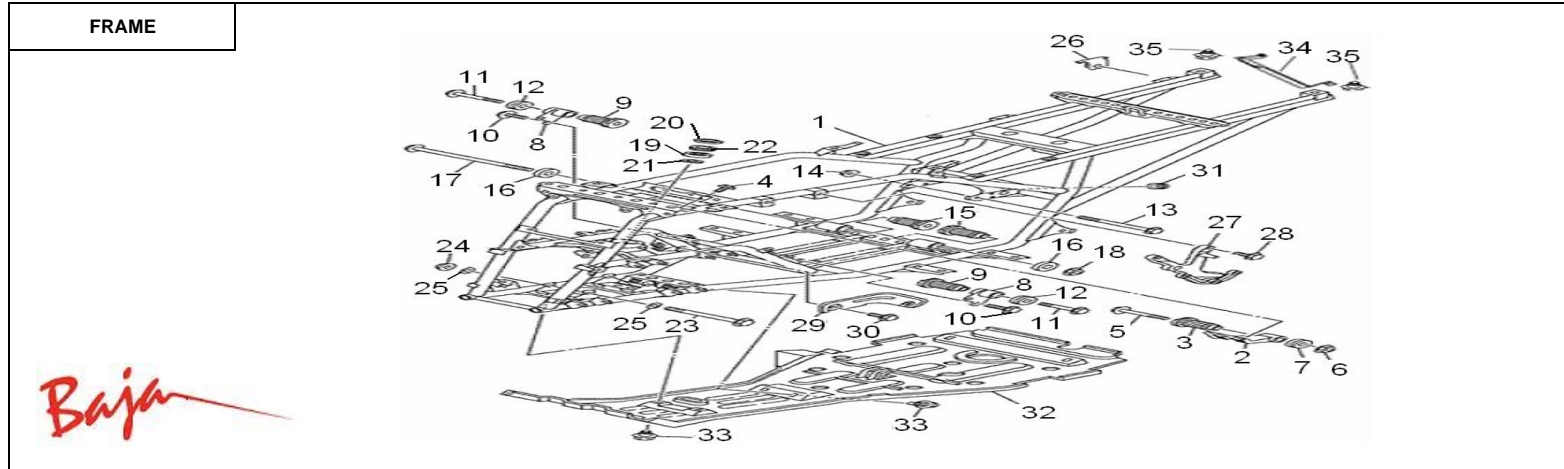

Item No.	Part No.	UPC Number	Description	Baja Description	Qty Shipped per order	Qty.
32	WD400U-475	883099086991	PROTECTION PLATE,FRAME BODY		1	1
33	WD400U-476	883099087004	BOLT M6-1.0X12, FLANGE (FT/S)		4	8
34	WD400U-441	883099086656	REAR LICENSE BRACKET		1	1
35	WD400U-442	883099086663	FLANGE BOLT M6×12		2	2