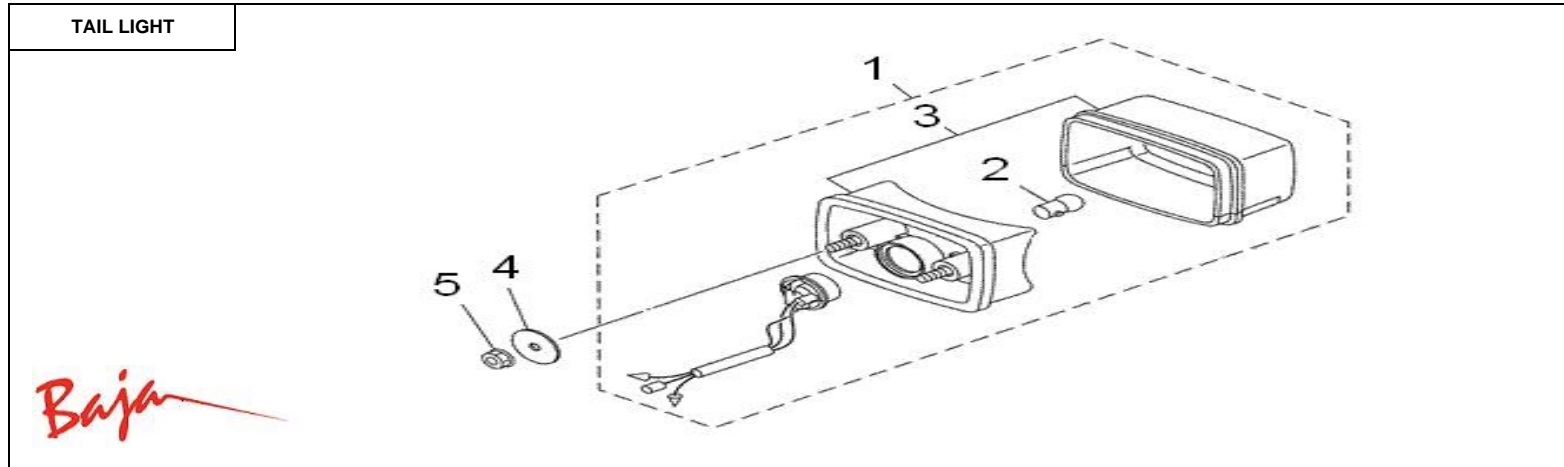

Item No.	Part No.	UPC Number	Description	Baja Description	Qty Shipped per order	Qty.
1	WD400U-847	883099056185	TAILLAMP COMP		1	1
2	WD400U-848	883099090523	BULB		1	1
3			TAILLAMP SEAT	AVAILABLE WITH WD400U-847	1	1
4	WD400U-850	883099090547	WASHER M6X12X2, PLATE		2	2
5	WD400U-851	883099090554	NUT M6-1.0X8, FLANGE SELF LOCK		2	2