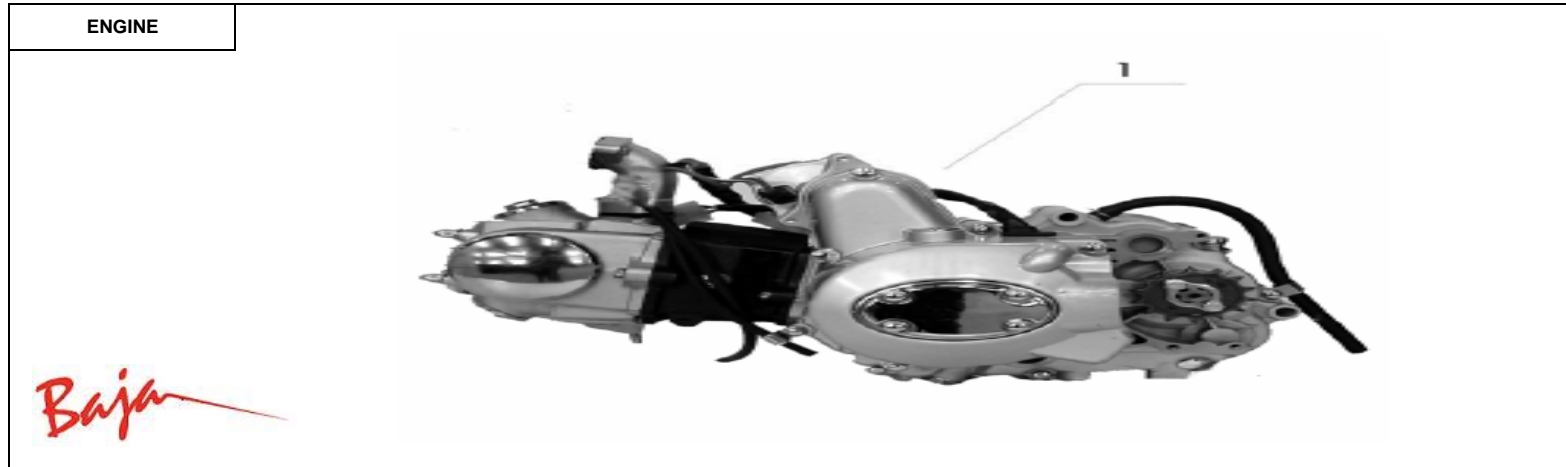

Item No.	Part No.	UPC Number	Description	Baja Description	Qty Shipped per order	Qty.
1	WD400U-167	883099143168	ENGINE		1	1