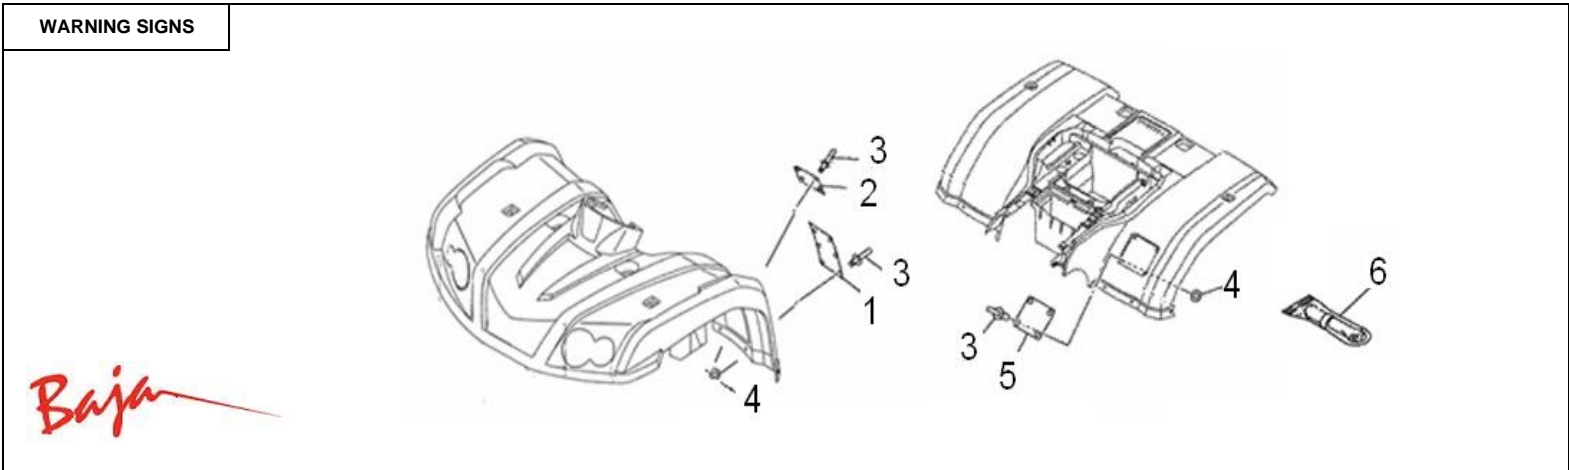

Item No.	Part No.	UPC Number	Description	Baja Description	Qty Shipped per order	Qty.
1	WD400U-992	883099091735	WARNING ALUMINIUM SIGN-1		1	1
2	WD400U-993	883099091742	WARNING ALUMINIUM SIGN-2		1	1
3	WD400U-994	883099091759	RIVET 5x10, OPEN PROLATE ROUND		7	14
4	WD400U-995	883099091766	WASHER M3X6X1, PLATE		2	2
5	WD400U-996	883099091773	WARNING ALUMINIUM SIGN-3		1	1
6	WD400U-997	883099148569	TOOL KIT		1	1