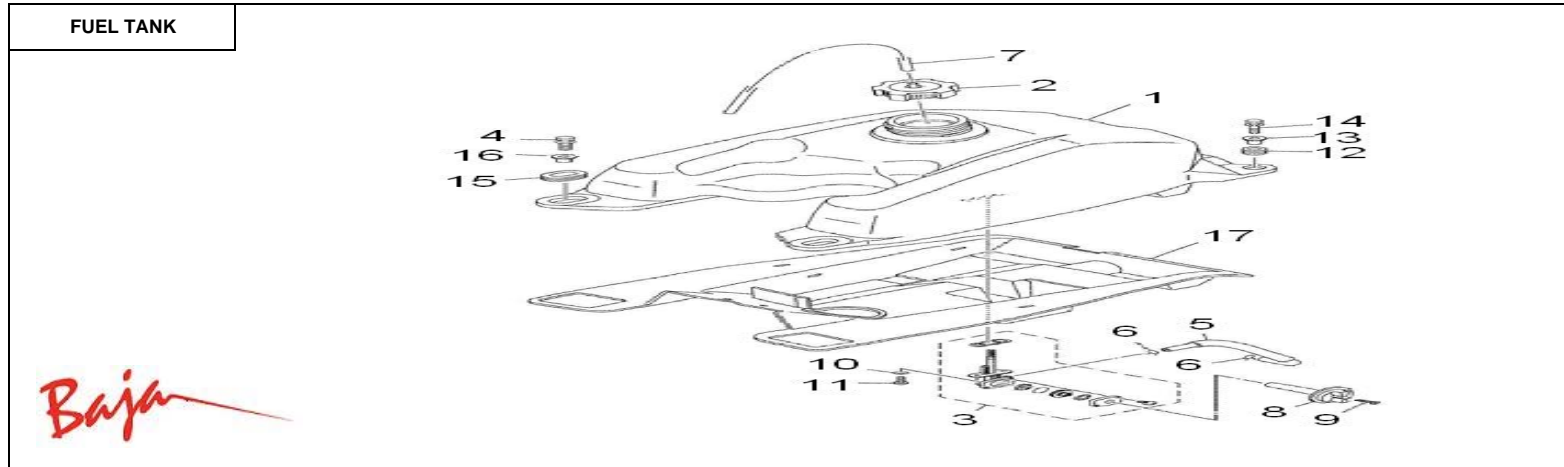

Item No.	Part No.	UPC Number	Description	Baja Description	Qty Shipped per order	Qty.
1	WD400U-852	883099090561	FUEL TANK COMP		1	1
2	WD400U-853	883099090578	FUEL TANK CAP		1	1
3	WD400U-854	883099090585	FUEL SWITCH		1	1
4	WD400U-616	883099088209	BOLT M6-1.0X25, FLANGE (FT)		1	4
5	WD400U-617	883099088216	FUEL TUBE		1	1
6	WD400U-618	883099088223	CLIP CLAMP,FUEL TUBE		1	2
7	WD400U-619	883099088230	BREATHER PIPE,FUEL TANK CAP		1	1
8	WD400U-859	883099090592	FUEL SWITCH LEVER		1	1
9	WD400U-860	883099090608	HEAD SCREW M4×16,CROSS GROOVE PLATE		1	1
10	WD400U-861	883099090615	WASHER M4X9X1, PLATE		2	2
11	WD400U-862	883099090622	HEAD SCREW M5×12,CROSS GROOVE PLATE		2	2
12	WD400U-863	883099090639	TWO-SIDED RUBBER GASKET,FUEL TANK REAR		2	2
13	WD400U-864	883099090646	CONVEX COLLAR,FUEL TANK REAR		2	4
14	WD400U-865	883099090653	BOLT M6-1.0X25, FLANGE (FT)		2	4
15	WD400U-866	883099090660	TWO-SIDED RUBBER GASKET,FUEL TANK FRONT		2	2
16	WD400U-867	883099090677	CONVEX COLLAR,FUEL TANK FRONT		2	4
17	WD400U-868	883099090684	PROTECTION PLATE RUBBER,FUEL TANK BOTTOM		1	1