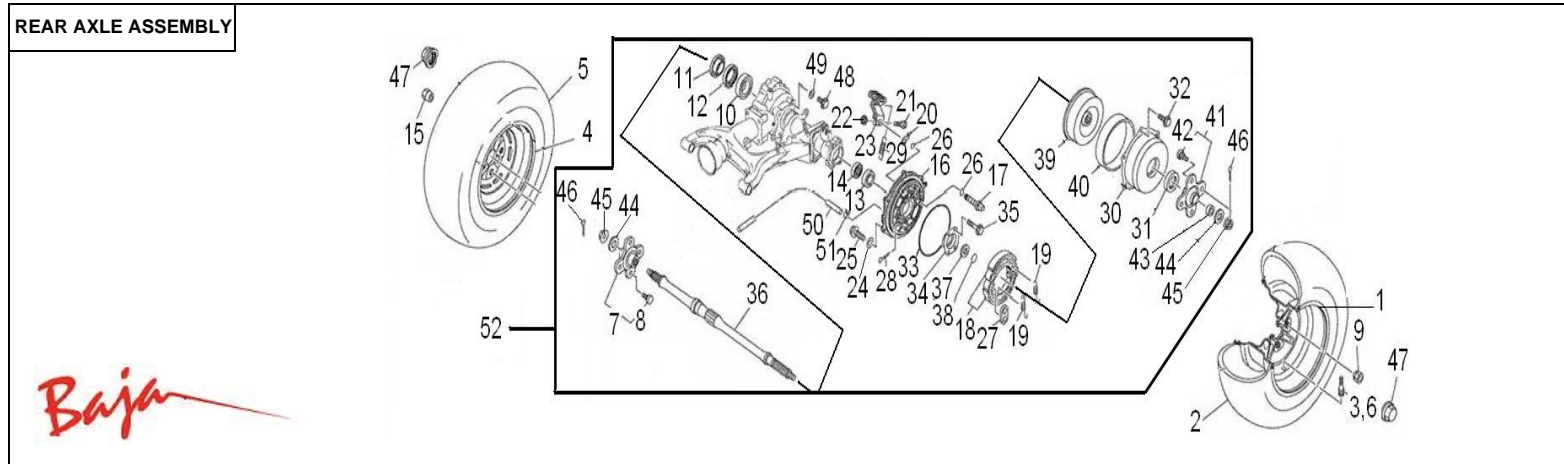

Item No.	Part No.	UPC Number	Description	Baja Description	Qty Shipped per order	Qty.
1	WD400U-743	883099089473	REAR WHEEL RIM 12x7.5		1	1
2	WD400U-744	883099089480	TIRE REAR 25X10-12		1	1
3	WD400U-658	883099088629	VALVE CORE		1	1
4	WD400U-743	883099089473	REAR WHEEL RIM 12x7.5		1	1
5	WD400U-744	883099089480	TIRE REAR 25X10-12		1	1
6	WD400U-658	883099088629	VALVE CORE		1	1
7	WD400U-749	883099089534	CONNECTING PLATE,RIGHT FLANGE		1	1
8	WD400U-750	883099089541	BOLT M10-1.25X30, HUB (FT/S)		4	4
9	WD400U-659	883099088636	LUGNUT, M10		2	8
10	WD400U-752	883099089565	BEARING 6008		1	1
11	WD400U-753	883099089572	FUEL SEALΦ69		1	1
12	WD400U-754	883099089589	FUEL SEALΦ68		1	1
13	WD400U-755	883099089596	FUEL SEALΦ52		1	1
14	WD400U-756	883099089602	BEARING 6228/2RS		1	1
15	WD400U-659	883099088636	LUGNUT, M10		2	8
16	WD400U-758	883099089626	BASIC PLATE,BRAKE		1	1