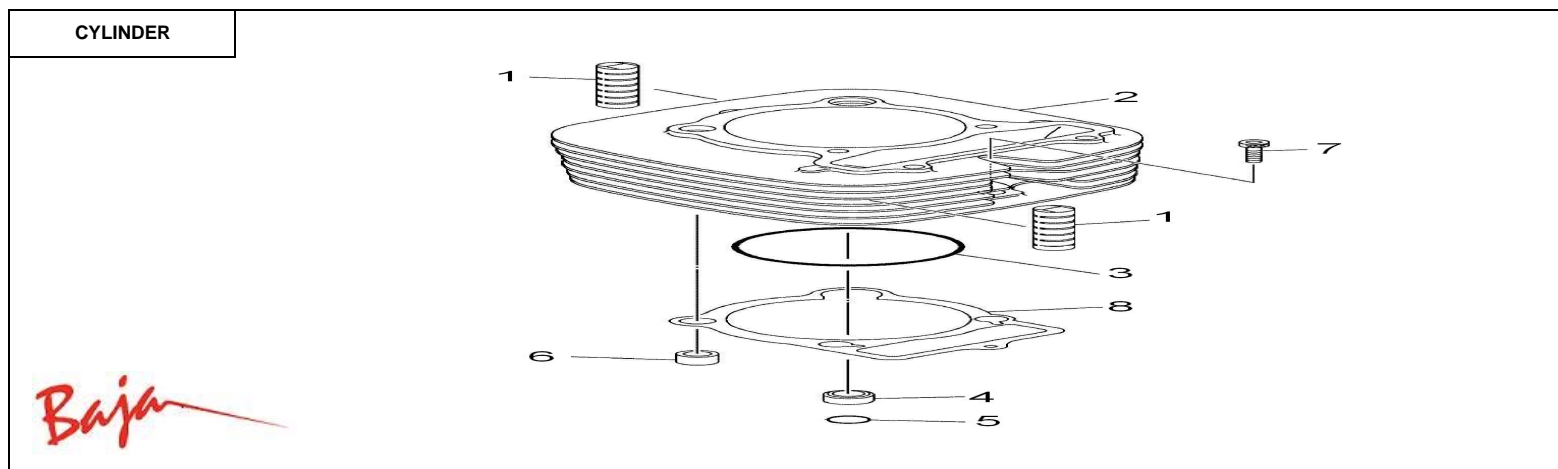

Item No.	Part No.	UPC Number	Description	Baja Description	Qty Shipped per order	Qty.
1	WD400U-106	883099071539	RUBBER CUSHION,SHOCK ABSORBER		4	12
2	WD400U-171	883099084188	CYLINDER BODY		1	1
3	WD400U-172	883099084195	SEAL O-RING 88×2.8		1	1
4	WD400U-173	883099084201	DOWEL PIN 18×10		1	1
5	WD400U-174	883099084218	SEAL O-RING 18×2.4		1	1
6	WD400U-175	883099084225	DOWEL PIN 14×16		1	1
7	WD400U-176	883099084232	BOLT M6-1.0X30, ALLEN		1	1
8	WD400U-177	883099084249	SEAL CUSHION,CYLINDER BODY		1	1