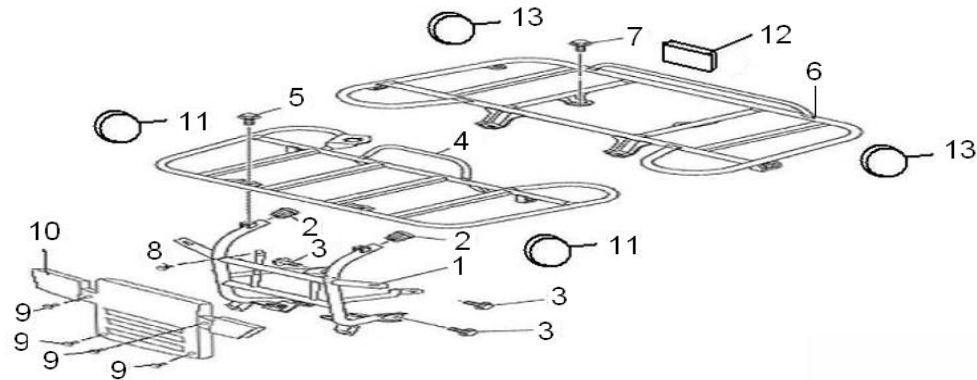

FRONT & REAR RACKS

Item No.	Part No.	UPC Number	Description	Baja Description	Qty Shipped per order	Qty.
1	WD400U-958	883099091391	FRONT BUMPER COMP		1	1
2	WD400U-959	883099091407	RUBBER SHIED HEAD,FRONT BUMPER		2	2
3	WD400U-960	883099091414	BOLT M8×12,FlangeE		4	4
4	WD400U-961	883099091421	FRONT SHED COMP		1	1
5	WD400U-962	883099091438	BOLT M8-1.25X12, FLANGE (FT)		4	4
6	WD400U-963	883099091445	REAR SHED COMP		1	1
7	WD400U-964	883099091452	BOLT M8-1.25X12, FLANGE (FT)		4	4
8	WD400U-965	883099091469	BOLT M6-1.0X30, ROUND (FT)		2	2
9	WD400U-966	883099091476	BOLT M8-1.25X15, FLANGE (FT)		4	4
10	WD400U-967	883099091483	FRONT PROTECTION COVER COMP		1	1
11	WD400U-949	842645038730	REFLECTOR, FRONT YELLOW (CIRCLE)		1	2
12	WD400U-989	883099135378	REFLECTOR, REAR RED (RECTANGLE)		1	2
13	WD400U-950	842645038747	REAR REFLECTOR, SIDE REAR RED (CIRCLE)		1	2