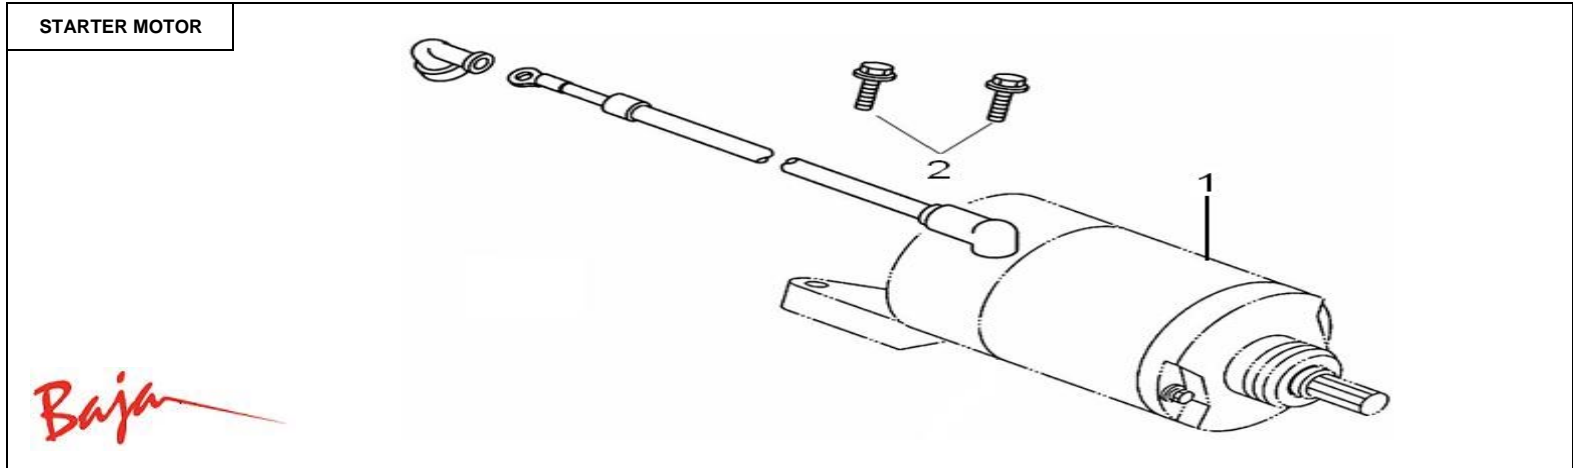

Item No.	Part No.	UPC Number	Description	Baja Description	Qty Shipped per order	Qty.
1	WD400U-431	883099086625	STARTING MOTOR		1	1
2	WD400U-442	883099086663	BOLT M6-1.0X10, FLANGE (FT)		2	2