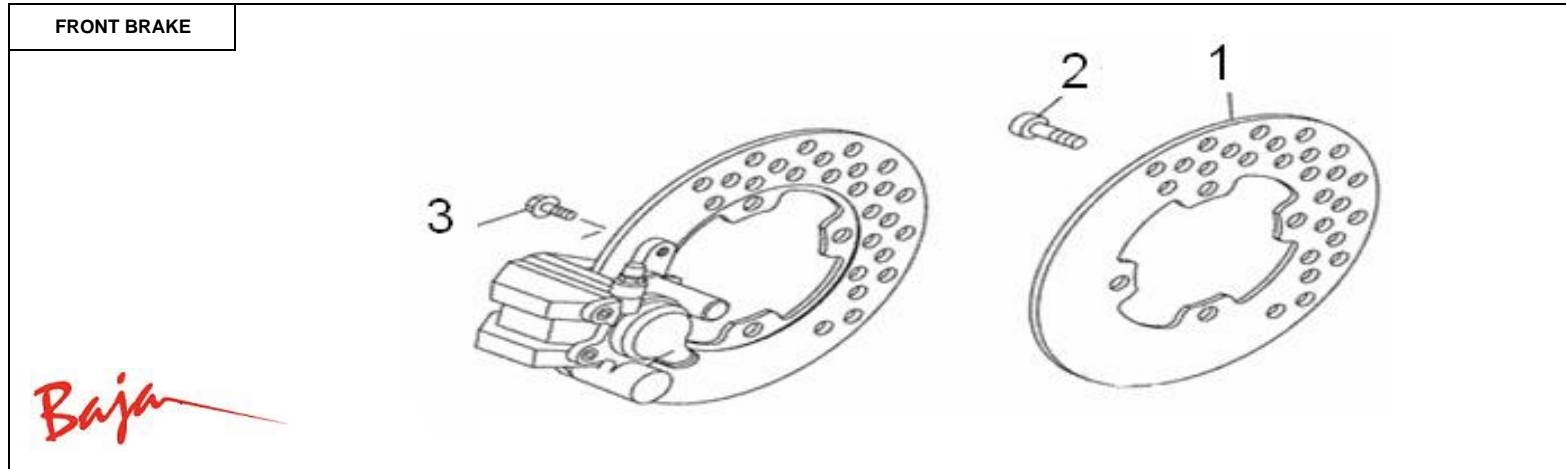

Item No.	Part No.	UPC Number	Description	Baja Description	Qty Shipped per order	Qty.
1	WD400U-898	883099090868	BRAKE DISC		1	2
2	WD400U-895	883099090851	BOLT M8-1.25X20, ALLEN (PT)		4	8
3	WD400U-899	883099090875	BOLT M8-1.25X15, FLANGE (FT)		4	4