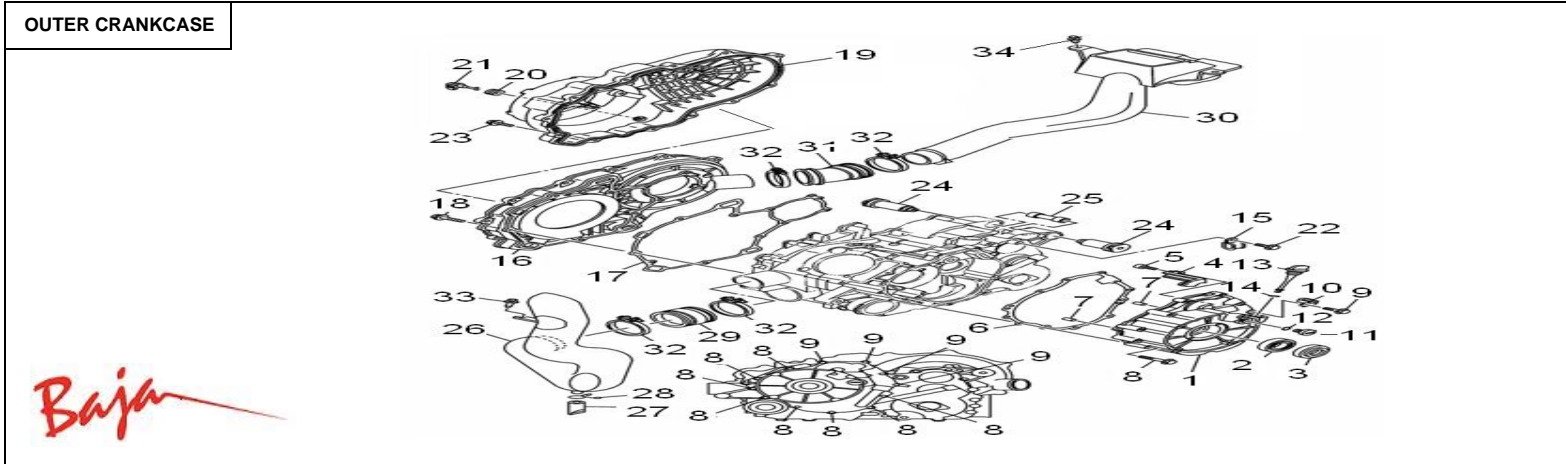

OUTER CRANKCASE

Item No.	Part No.	UPC Number	Description	Baja Description	Qty Shipped per order	Qty.
33	WD400U-266	883099085079	BOLT M6-1.0X20, FLANGE (FT)		2	2
34	WD400U-267	883099085086	BOLT M8-1.0X12, FLANGE (FT)		1	1
35	WD400U-268	883099085093	WASHER M12X18X.50, PLATE		1	1