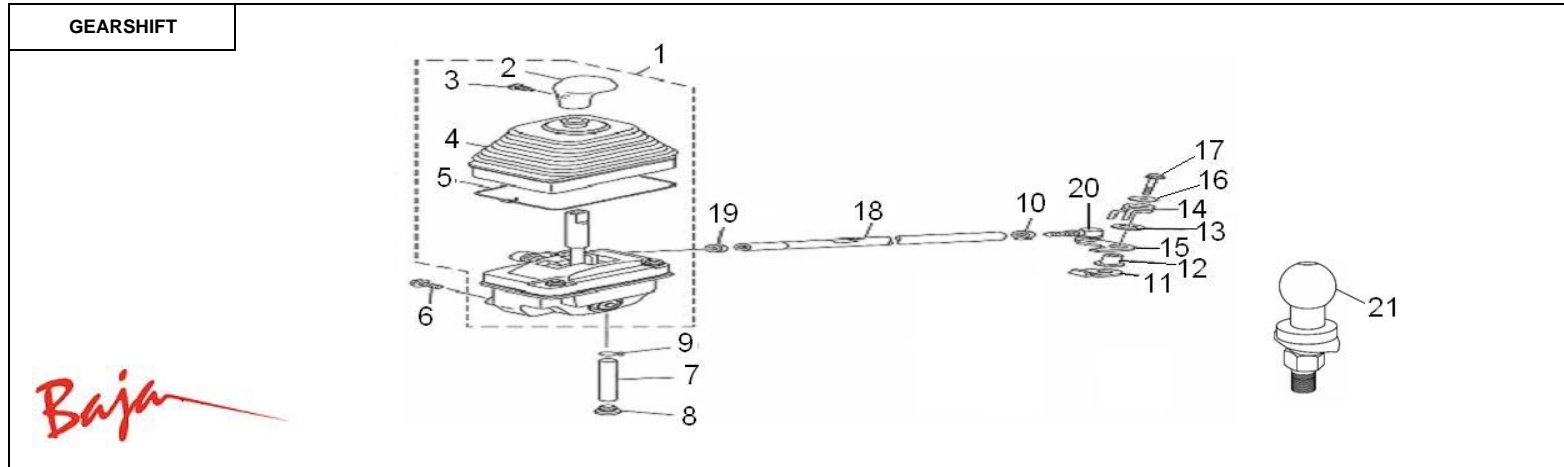

Item No.	Part No.	UPC Number	Description	Baja Description	Qty Shipped per order	Qty.
17	WD400U-844	883099090486	BOLT M6-1.0X30, FLANGE (FT)		1	1
18	WD400U-845	883099090493	CONNECTING ROD,GEARSHIFT		1	1
19	WD400U-846	883099090509	NUT M8-1.25X10, FLANGE SELF LOCK		1	1
20			CONNECTOR, GEARSHIFT ROD	AVAILABLE WITH		1
21	WD400U-510	883099145681	BALL HITCH		1	1