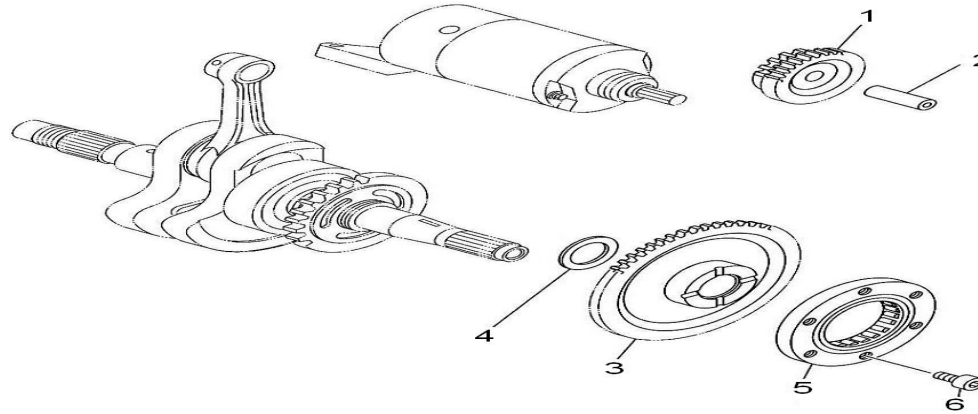

CRANK COMPONENTS

Item No.	Part No.	UPC Number	Description	Baja Description	Qty Shipped per order	Qty.
1	WD400U-394	883099086250	GEAR, STARTER		1	1
2	WD400U-395	883099086267	PAIR GEARWHEEL SHAFT		1	1
3	WD400U-396	883099086274	GEAR, CRANKSHAFT		1	1
4	WD400U-397	883099086281	WASHER M25X36X1, PLATE		1	1
5	WD400U-398	883099086298	ONE WAY MACHINE		1	1
6	WD400U-399	883099086304	INNER HEXANGLE BOLT M8×16,CYLINDER HEAD		6	6