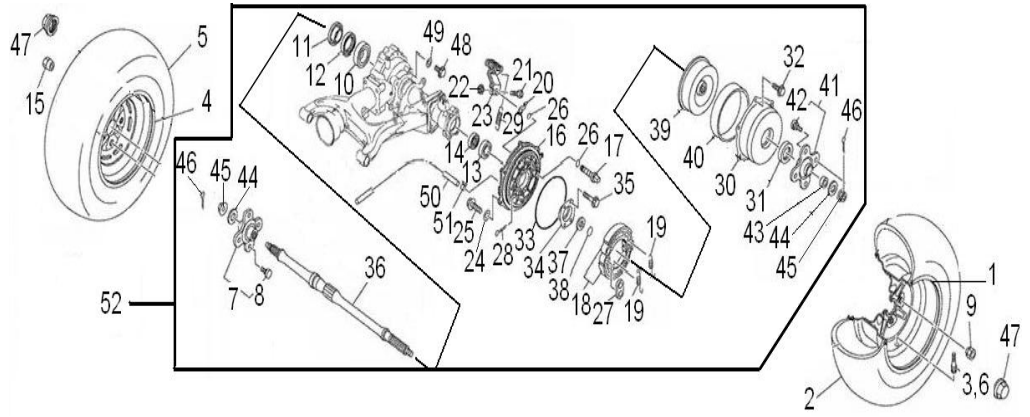

Item No.	Part No.	UPC Number	Description	Baja Description	Qty Shipped per order	Qty.
17	WD400U-759	883099089633	CAM		1	1
18	WD400U-760	883099089640	FRICTION PIECE		1	1
19	WD400U-761	883099089657	DRAW SPRING		1	1
20	WD400U-762	883099089664	NEEDLE		1	1
21	WD400U-763	883099089671	BOLT M6-1.0X30, FLANGE (FT)		1	1
22	WD400U-764	883099089688	NUT M6-1.0X8, FLANGE SELF LOCK		1	1
23	WD400U-765	883099089695	BRAKE DRAW WIRE COMP		1	1
24	WD400U-766	883099089701	WASHER M6X10X1, COPPER PLATE		1	1
25	WD400U-767	883099089718	BOLT M6-1.0X12, FLANGE (FT)		1	1
26	WD400U-768	883099089725	INDICTATORΦ14		1	1
27	WD400U-769	883099089732	CUSHION		1	1
28	WD400U-770	883099089749	PIN M3X30, COTTER		2	2
29	WD400U-771	883099089756	BRAKE SPRING		1	1
30	WD400U-772	883099089763	PROTECTION COVER,BRAKE PLATE		1	1
31	WD400U-773	883099089770	FUEL SEALΦ70×Φ4		1	1
32	WD400U-774	883099089787	BOLT M6-1.0X12, FLANGE (FT)		3	6

REAR AXLE ASSEMBLY