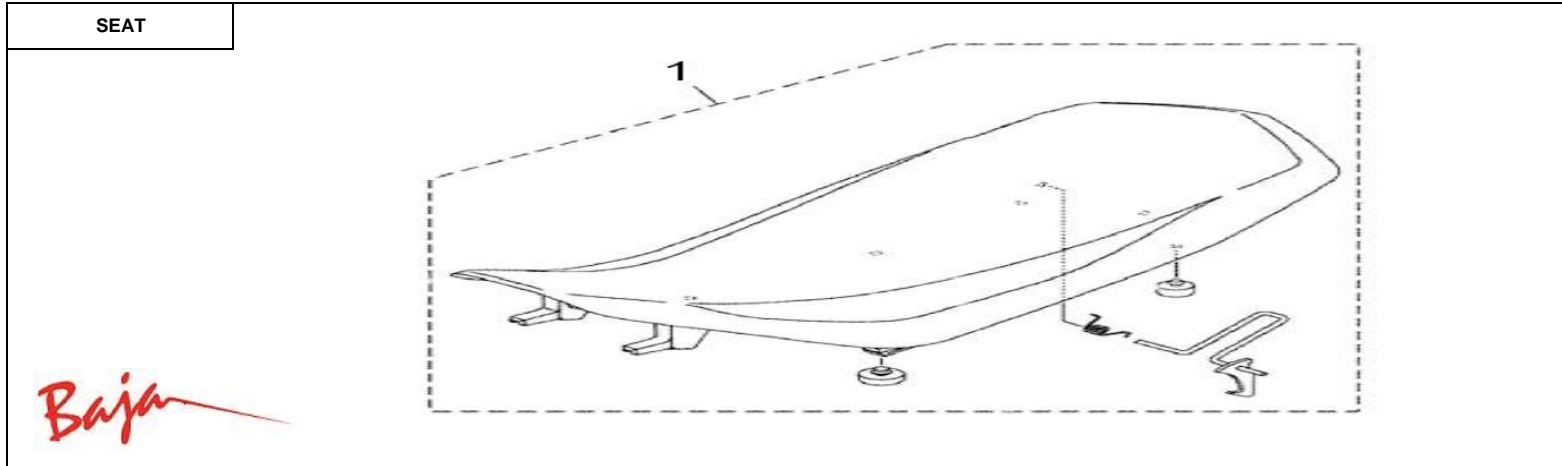

Item No.	Part No.	UPC Number	Description	Baja Description	Qty Shipped per order	Qty.
1	WD400U-948	883099091308	SEAT CUSHION COMP		1	1