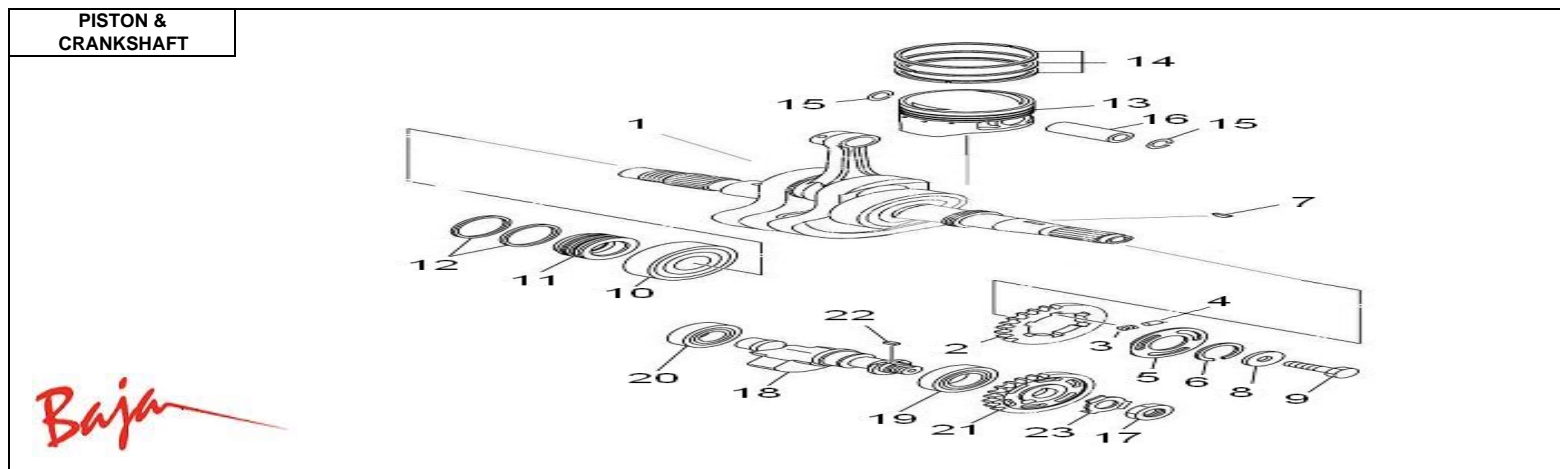

Item No.	Part No.	UPC Number	Description	Baja Description	Qty Shipped per order	Qty.
17	WD400U-194	883099084355	NUT M16-1.25X11, FLANGE		1	1
18	WD400U-195	883099084362	BALANCED SHAFT		1	1
19	WD400U-196	883099084379	BEARING 6006		1	1
20	WD400U-197	883099084386	BEARING 6204		1	1
21	WD400U-198	883099084393	BALANCED DRIVEN GEAR		1	1
22	WD400U-199	883099084409	KEY B5x8		1	1
23	WD400U-200	883099084416	STOP REVERSE WASHER		1	1