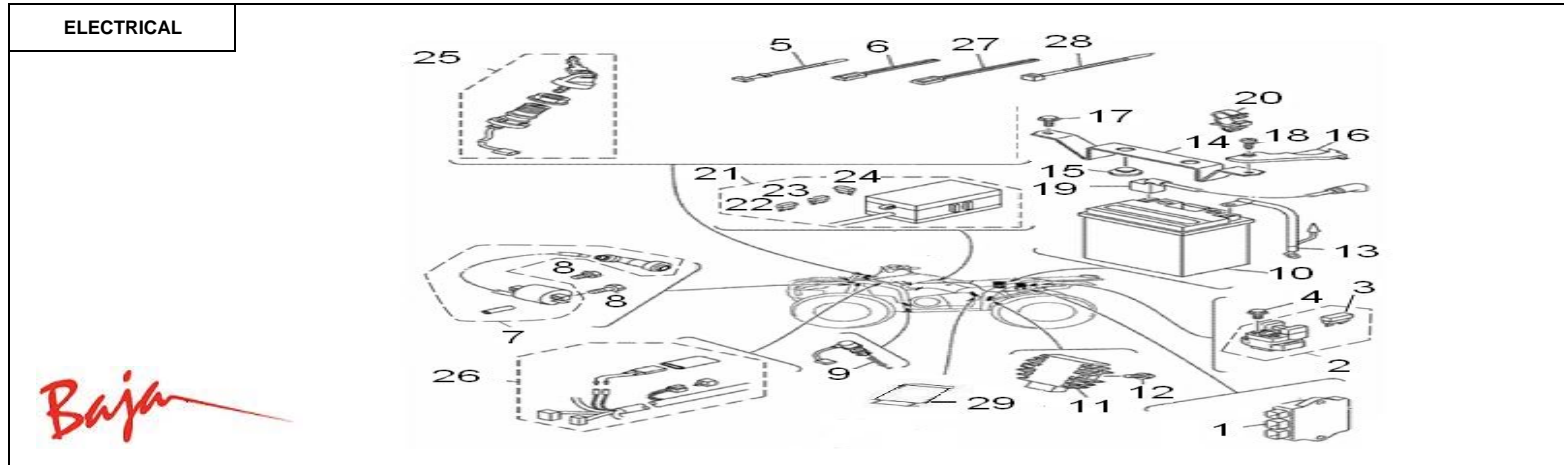

Item No.	Part No.	UPC Number	Description	Baja Description	Qty Shipped per order	Qty.
16	WD400U-492	883099087165	Protection Plate,Main Cable		1	1
17	WD400U-493	883099087172	BOLT M6-1.0X20, FLANGE (FT)		2	2
18	WD400U-494	883099087189	SCREW 6X20, HEX		1	1
19	WD400U-495	883099087196	PLUS WIRE,MAIN CABLE	ALSO AVAILABLE WITH PART WD400U-478	1	1
20	WD400U-496	883099087202	CORD CLAMBER		1	1
21	WD400U-497	883099087219	SAFETY BOX ASSY		1	1
22	WD400U-498	883099087226	25A FUSE		2	2
23	WD400U-499	883099087233	20A FUSE		3	3
24	WD400U-500	883099087240	10A FUSE		4	4
25	WD400U-501	883099087257	IGNITION SWITCH WITH KEYS 2 WIRE	2 WIRES ONE CONNECTOR	1	1
25	WD400U-874	883099146527	IGNITION SWITCH WITH KEYS 3 WIRE	3 WIRES ONE CONNECTOR	1	1
26	WD400U-502	883099087264	MAIN CABLE ASSY		1	1
27	WD400U-503	883099087271	CABLE BAND		5	9
28	WD400U-504	883099087288	CABLE BAND		4	8
29	WD400U-893	883099143373	POWER CUT COIL		1	1