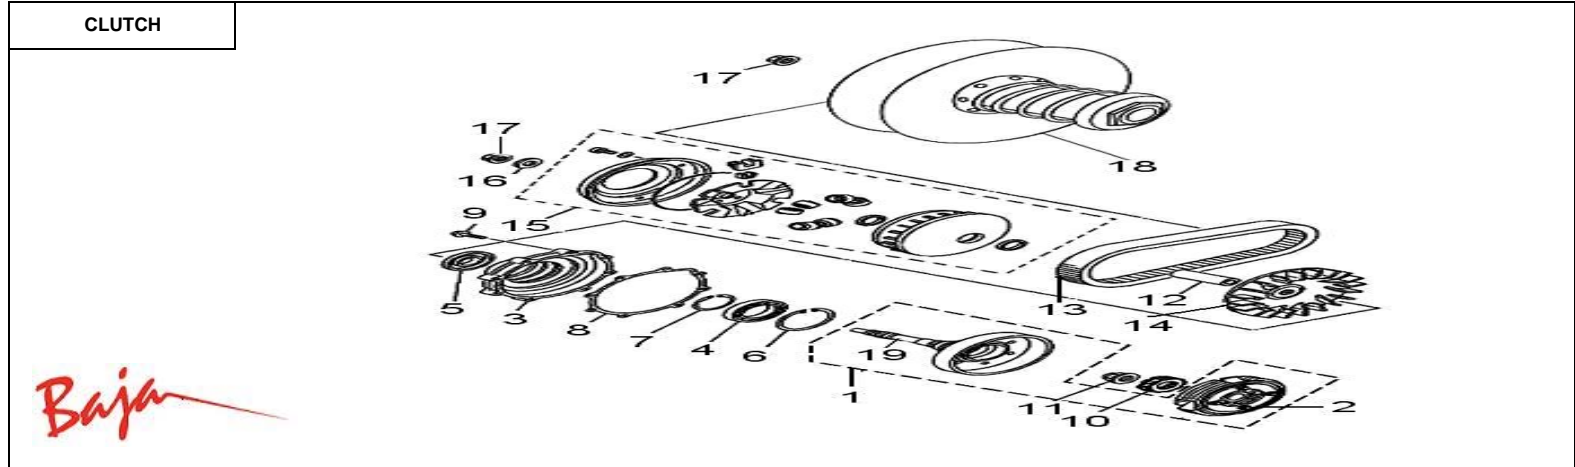

Item No.	Part No.	UPC Number	Description	Baja Description	Qty Shipped per order	Qty.
17	WD400U-322	883099085635	NUT M16		2	2
18	WD400U-323	883099085642	CVT SECOND CLUTCH		1	1
19	WD400U-507	883099145667	OUTER COVER COMP		1	1