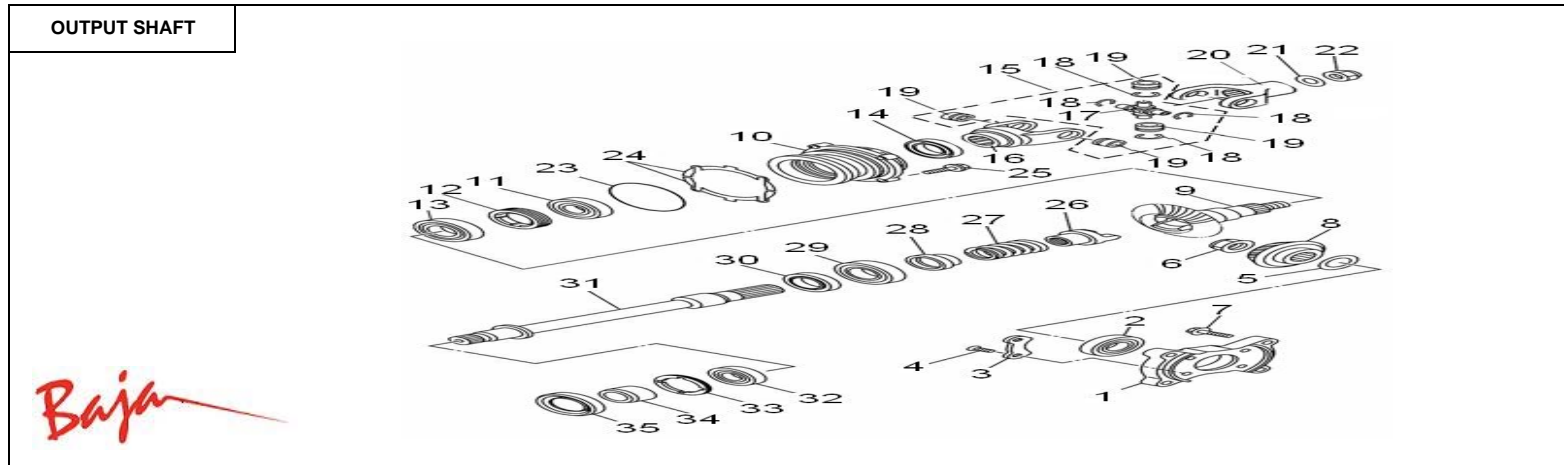

Item No.	Part No.	UPC Number	Description	Baja Description	Qty Shipped per order	Qty.
17	WD400U-361	883099086021	CROSSING		1	1
18	WD400U-362	883099086038	CIRCLIP		1	4
19	WD400U-363	883099086045	ROLLED NEEDLE BEARING		1	4
20	WD400U-364	883099086052	TURNING B		1	1
21	WD400U-365	883099086069	WASHER M14X32X4, PLATE		1	1
22	WD400U-366	883099086076	NUT M14-1.5X14, FLANGE SELF LOCK		1	1
23	WD400U-367	883099086083	SEAL O-RING 80×3		1	1
24	WD400U-368	883099086090	ADJUSTING CUSHION, TOPER GEAR INTERVAL		2	1
25	WD400U-369	883099086106	BOLT W/WASHER M8-1.25X30, HEX (FT)		2	4
26	WD400U-370	883099086113	OVERLOAD PROTECTION SHEATH		1	1
27	WD400U-371	883099086120	OVERLOAD SPRING		1	1
28	WD400U-372	883099086137	OVERLOAD SPRING SEAT		1	1
29	WD400U-373	883099086144	BEARING 6006		1	1
30	WD400U-374	883099086151	FUEL SEAL 30×46×8		1	1
31	WD400U-375	883099086168	Y OUTPUT SHAFT		1	1
32	WD400U-376	883099086175	BEARING 6205RS		1	1