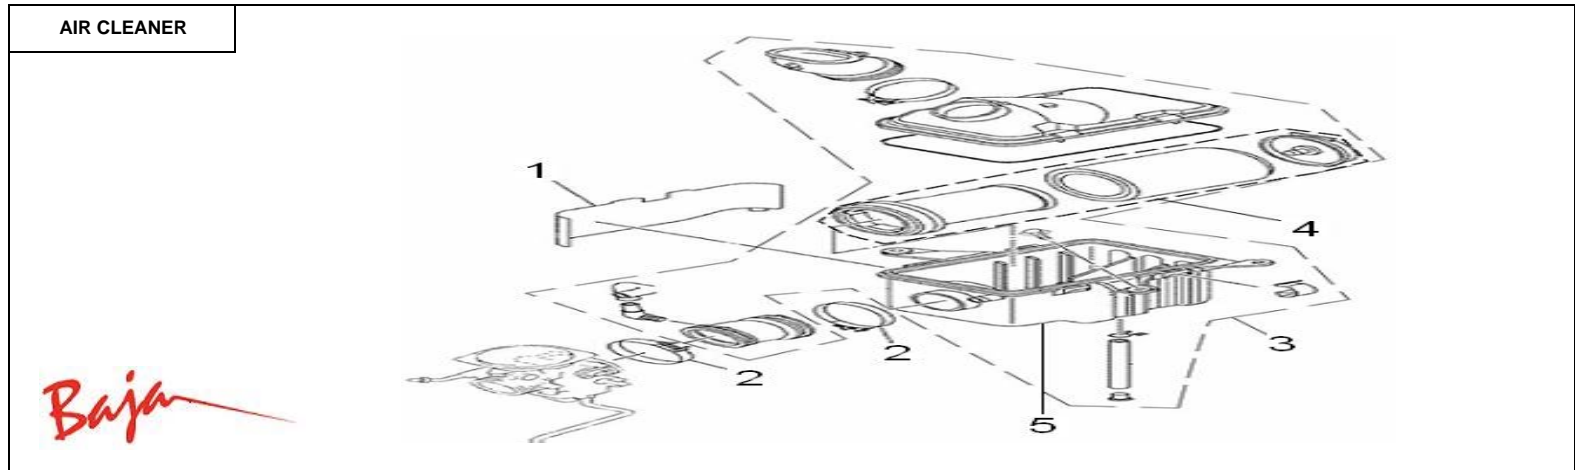

Item No.	Part No.	UPC Number	Description	Baja Description	Qty Shipped per order	Qty.
1	WD400U-583	883099087875	HEAT INSULATION CUSHIONAIR		1	1
2	WD400U-584	883099087882	CLAMP, AIR INLET, CARBURETOR, AIR CLEANER		1	2
3	WD400U-585	883099087899	AIR CLEANER ASSY		1	1
4	WD400U-586	883099087905	ELEMENT, AIR CLEANER		1	1
5	WD400U-896	883099135361	*AIR FILTER BOX		1	1